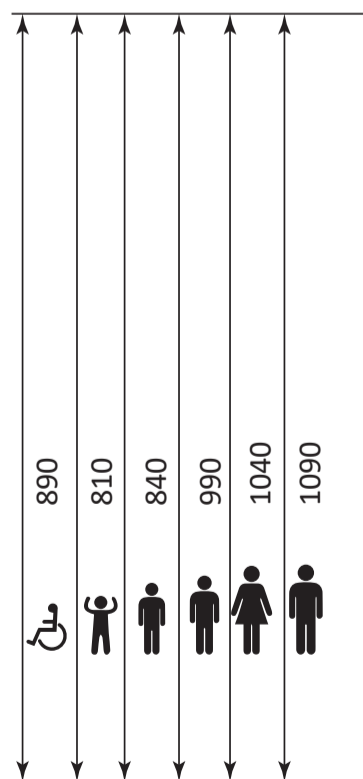

Dolphy Australia
The sign of quality

DPHD0002

Specifications

Product Name	Wall Mount Hair Dryer 1200W - White
Product Code	DPHD0002
Material	High Impact ABS Plastic
Colour	White
Power	1200W
Voltage	220 V, 50 Hz
Air Speed	> 11 m/s
Air Temperature	65 ± 15°C
Current	4.5A
Blowing rate	12m/s
Blowing volume	67m ³ /h
Water splash proof	IPX1
Speed Setting:	2
Fitting	Wall Mounted
Weight	700 grams (Unboxed) 800 grams (Boxed)

RECOMMENDED MOUNTING HEIGHT

All dimensions are in mm