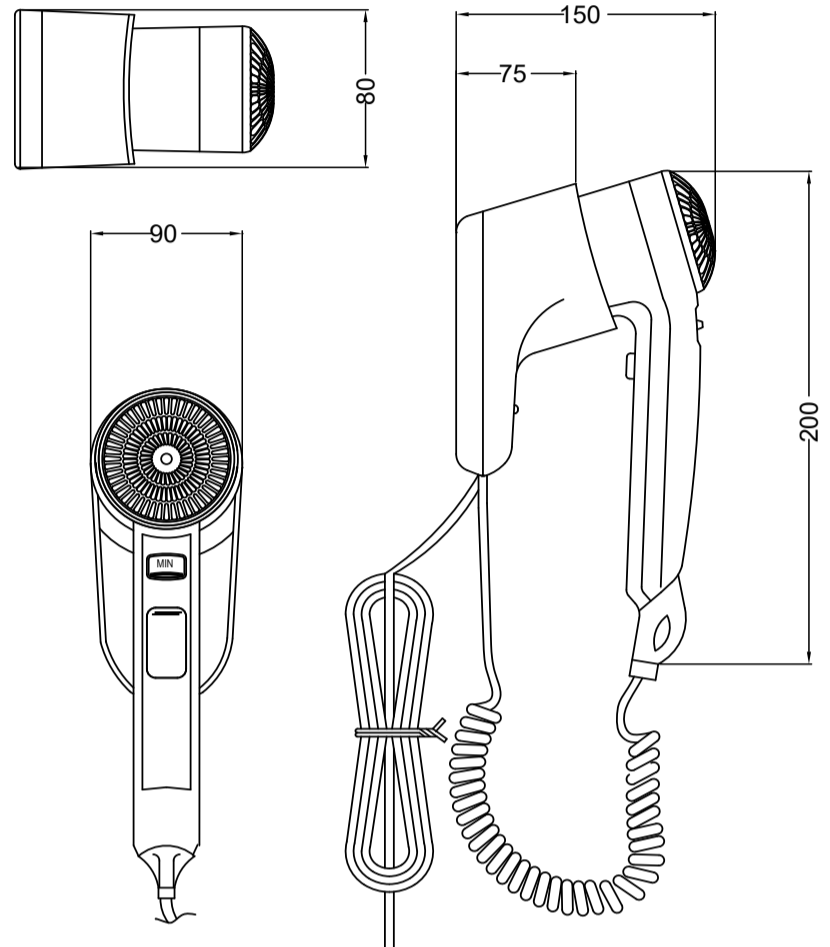

Dolphy Australia
The sign of quality

DPHD0002

Specifications

Product Name	Wall Mount Hair Dryer 1200W - White
Product Code	DPHD0002
Material	High Impact ABS Plastic
Colour	White
Power	1200W
Voltage	220 V, 50 Hz
Air Speed	> 11 m/s
Air Temperature	65 ± 15°C
Current	4.5A
Blowing rate	12m/s
Blowing volume	67m ³ /h
Water splash proof	IPX1
Speed Setting:	2
Fitting	Wall Mounted
Weight	700 grams (Unboxed) 800 grams (Boxed)

RECOMMENDED MOUNTING HEIGHT

All dimensions are in mm