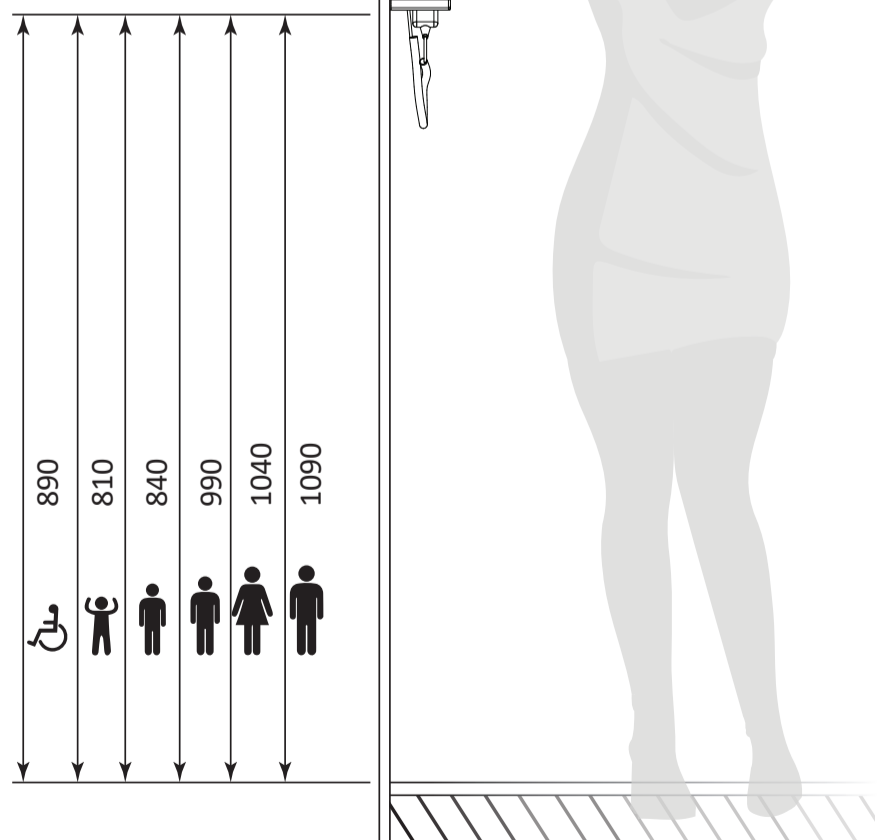

### Specifications

Product Name	Wall Mount Hair Dryer 1200W - White
Product Code	DPHD0001
Material	High Impact ABS Plastic
Colour	White
Power	1200W
Voltage	220 V, 50 Hz
Air Speed	> 11 m/s
Air Temperature	65 ± 15°C
Current	4.5A
Blowing rate	12m/s
Blowing volume	67m <sup>3</sup> /h
Water splash proof	IPX1
Speed Setting:	2
Fitting	Wall Mounted
Weight	800 grams (Unboxed) 900 grams (Boxed)

#### RECOMMENDED MOUNTING HEIGHT

All dimensions are in mm