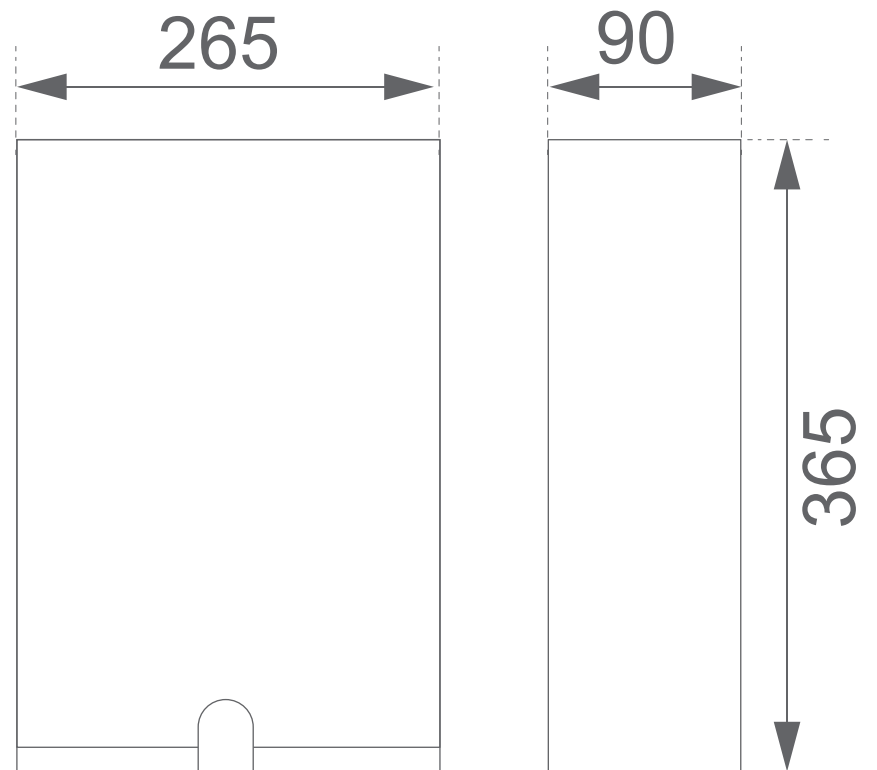

## Specifications

Product Name:	Stainless Steel Slimline Paper Towel Dispenser
Product Code:	DPDR0033
Colour:	Silver
Material:	304 Stainless Steel
Dimensions:	265mm x 365mm x 90mm
Mount Type:	Wall mounted
Capacity:	2 Packs
Paper Type:	M-Folded, Z-Folded

All dimensions are in mm