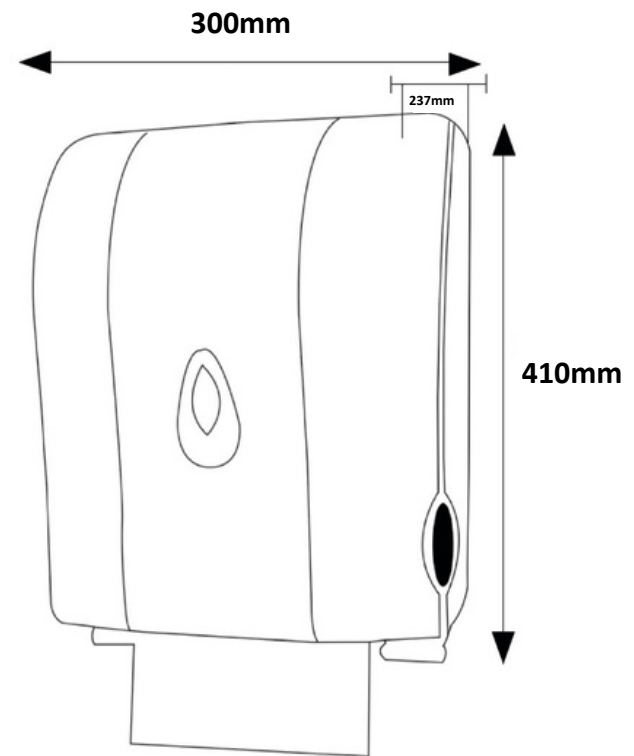

Dolphy Australia
The sign of quality

DPDR0020-B

Specifications

Product Name: Semi Auto-cut Paper Towel Dispenser

Model No: DPDR0020-B

Operation: Manual Pull

Material : ABS

Colour: Black

Mount Type: Wall Mounted- Suitable

Paper Length: 280mm

Paper Width: 200mm

Dimension: 300mmL x 237mmW x 410mmH

wCore: 36mm