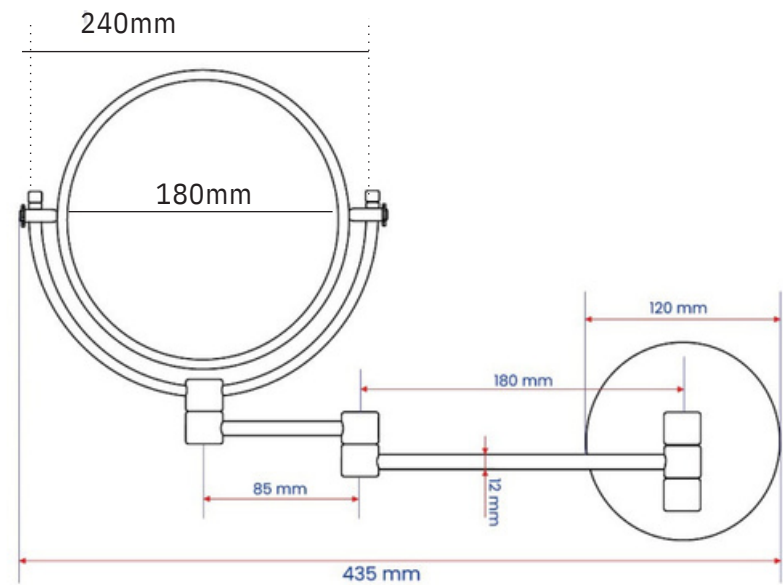

DMMR0037

Specifications

- Model no: DMMR0037
- Material: Size: Solid Brass & Chrome Plated 8inch
- Color : Silver
- Dual Side: 3x And 1x Magnification Glossy Mirror
- Finish Type: Satin
- Mount Type: Wall Mounted

RECOMMENDED MOUNTING HEIGHT

All dimensions are in mm