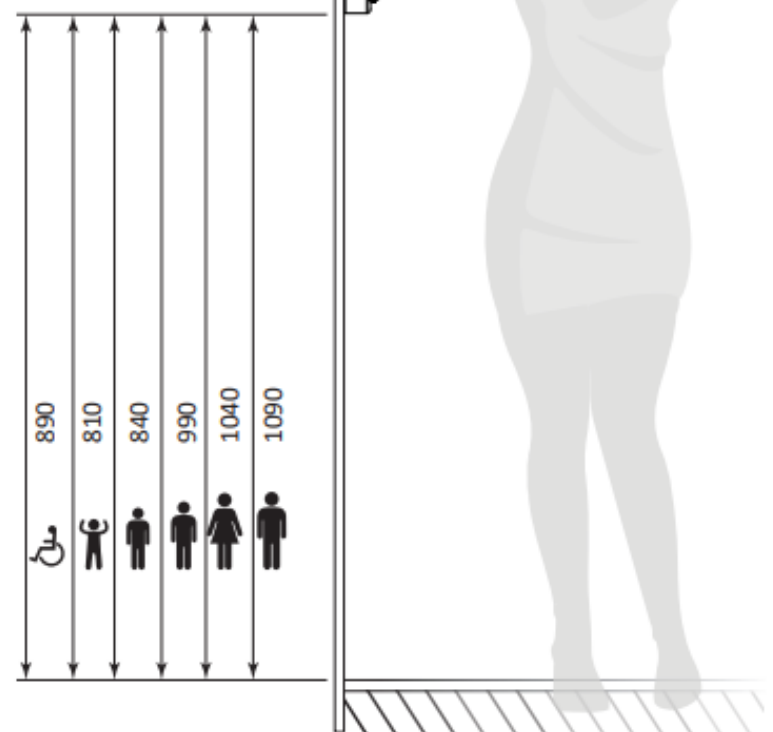

DMMR0037

Specifications

- Model no: DMMR0037
- Material: Size: Solid Brass & Chrome Plated 8inch
- Color : Silver
- Dual Side: 3x And 1x Magnification Glossy Mirror
- Finish Type: Satin
- Mount Type: Wall Mounted

RECOMMENDED MOUNTING HEIGHT

All dimensions are in mm