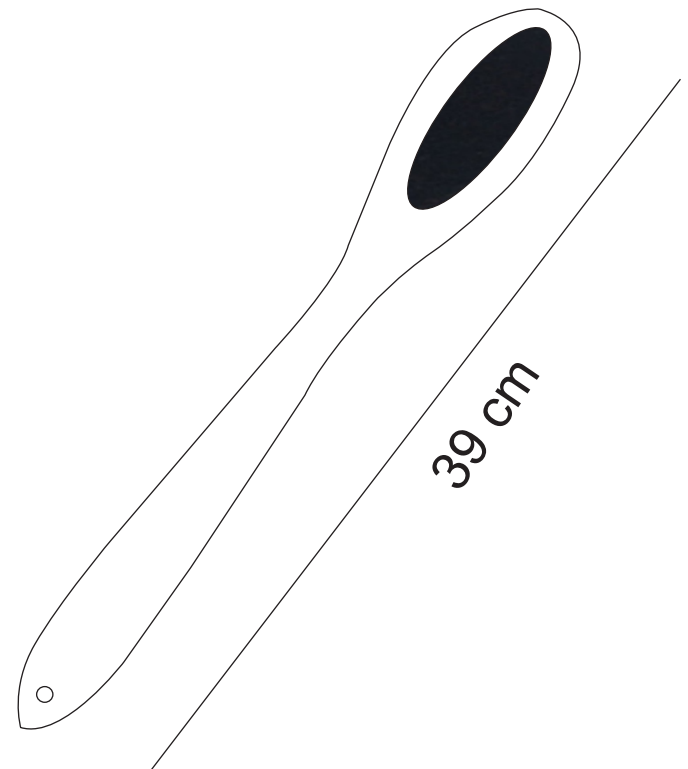

DHGR0003

Specifications

| | |
|----------------------|-----------------------------------------------------|
| Product Name: | Cherry Wood Shoe Brush With Horn With Leather Thong |
| Product Code: | DHGR0003 |
| Colour: | Brown |
| Handle Material: | Wood |
| Brush Head Material: | Wood |
| Type: | Brush |
| Size: | 39 cm |
| Application: | Hotel, home, travel etc. |