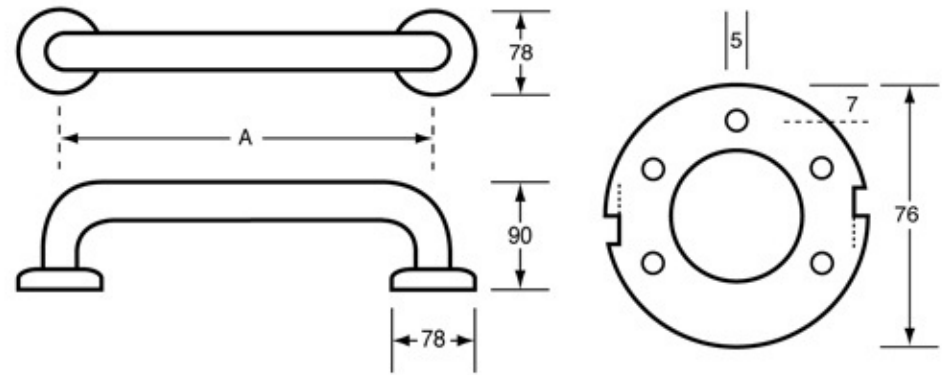

### Specifications

- Product Name: Grab Rail Straight 1500mm  
Product Code: DHGB0045  
Material: #304 Stainless Steel  
Finish: Satin Stainless Steel  
Color: Silver  
Mounting: Concealed Fix - 78mm $\varnothing$  Mount  
Dimensions: 1500mm C to C