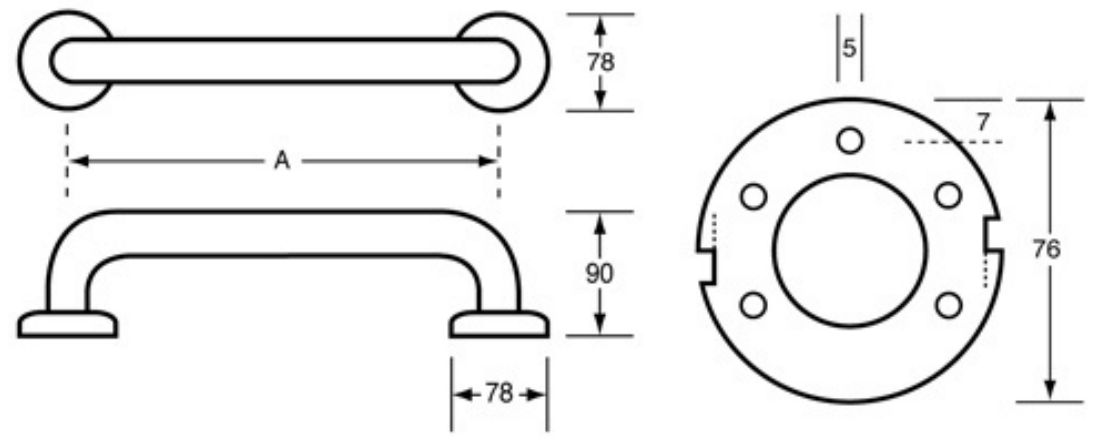

DHGB0044

Specifications

- Product Name: Grab Rail Straight 1200mm
Product Code: DHGB0044
Material: #304 Stainless Steel
Finish: Satin Stainless Steel
Color: Silver
Mounting: Concealed Fix - 78mm \varnothing Mount
Dimensions: 1200mm C to C