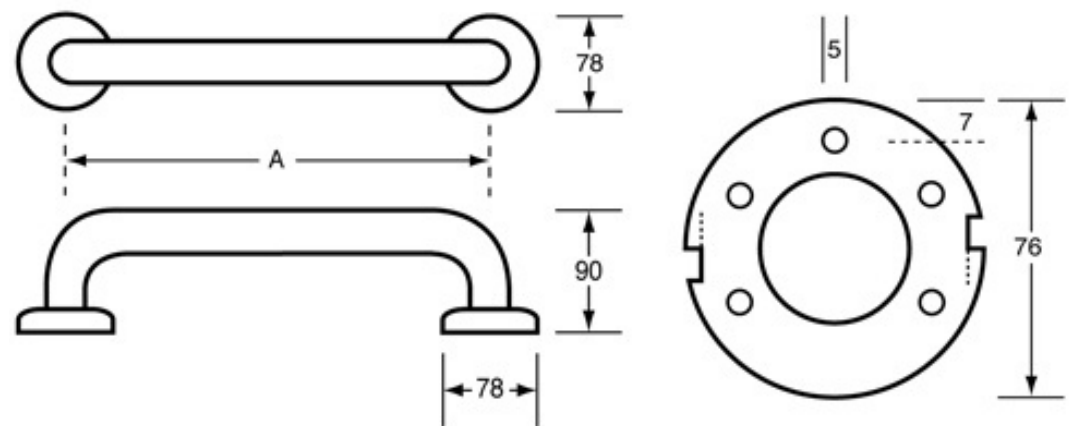

DHGB0043

Specifications

- Product Name: Grab Rail Straight 1000mm
Product Code: DHGB0043
Material: #304 Stainless Steel
Finish: Satin Stainless Steel
Color: Silver
Mounting: Concealed Fix - 78mm \varnothing Mount
Dimensions: 1000mm C to C