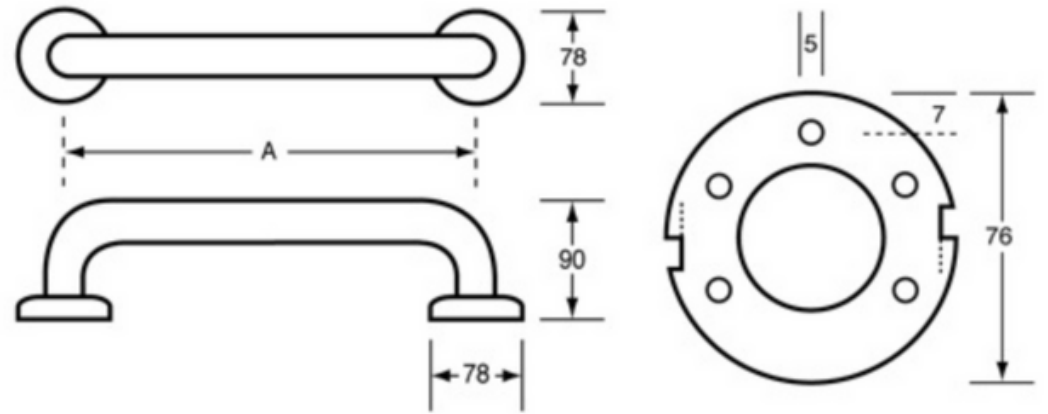

DHGB0037

A = 300mm C to C

Specifications

Product Name:	Grab Rail Straight 300mm
Product Code:	DHGB0037
Material:	#304 Stainless Steel
Finish:	Satin Stainless Steel
Color:	Silver
Mounting:	Concealed Fix - 78mm \varnothing Mount
Dimensions:	300mm C to C