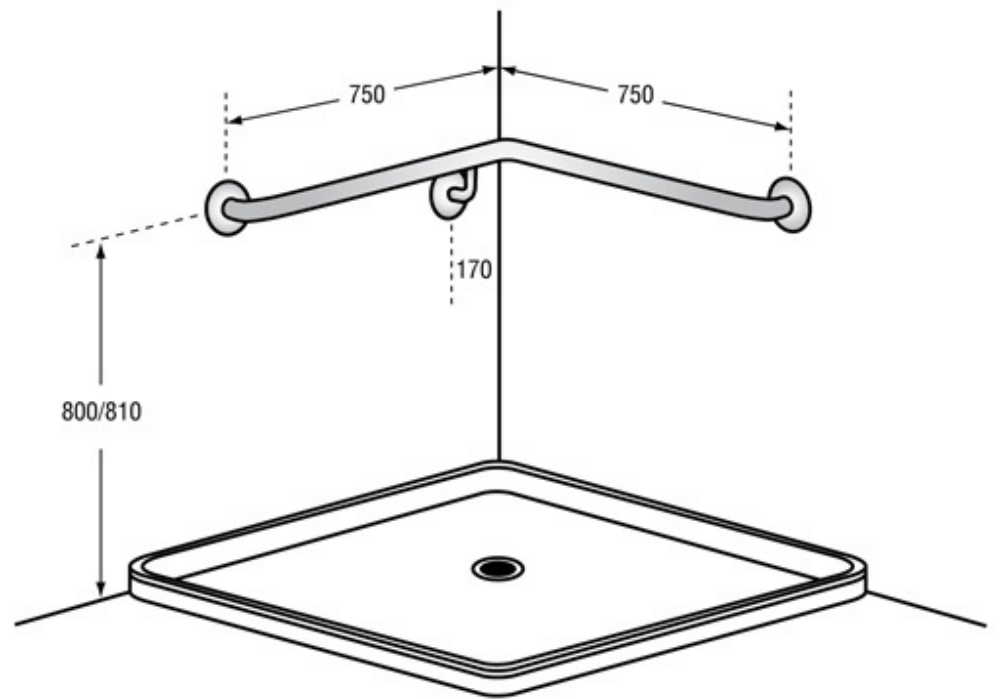

DHGB0034-R

Specifications

- Product Name: Grab Rail RH Corner Wall Flush Mount Shower
Product Code: DHGB0034-R
Material: #304 Stainless Steel
Finish: Satin Stainless Steel
Color: Silver
Mounting: Concealed Fix - 78mm \varnothing Mount
Dimension: 750mm x 750 mm