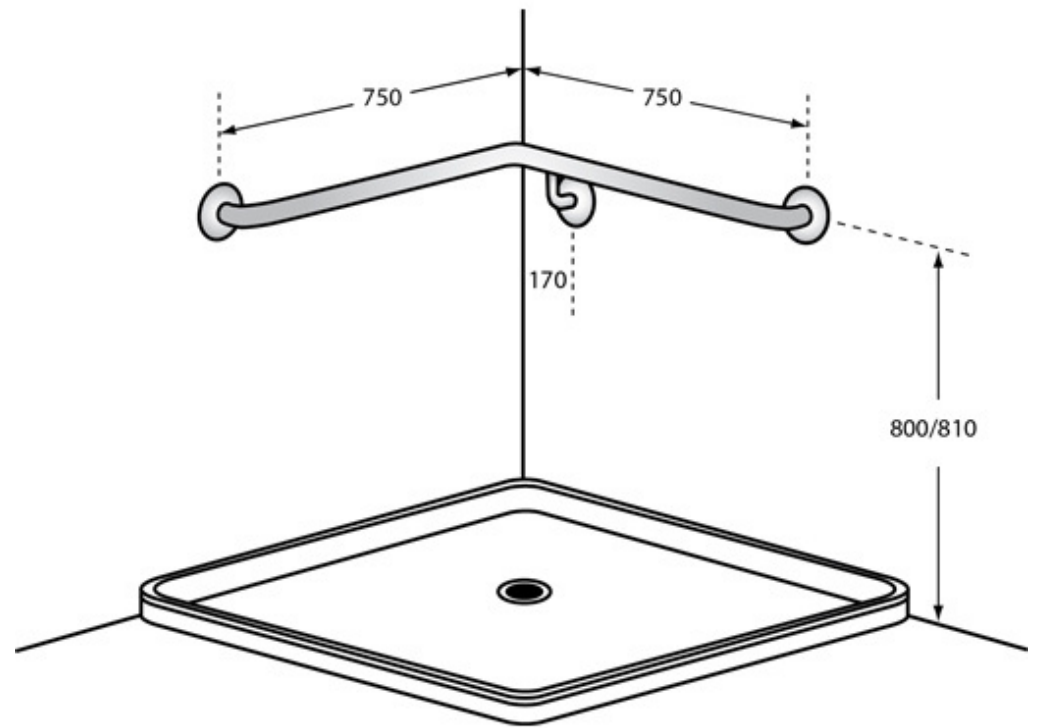

DHGB0034-L

Specifications

- Product Name: Grab Rail LH Corner Wall Flush Mount Shower
Product Code: DHGB0034-L
Material: #304 Stainless Steel
Finish: Satin Stainless Steel
Color: Silver
Mounting: Concealed Fix - 78mm \varnothing Mount
Dimension: 750mm x 750 mm