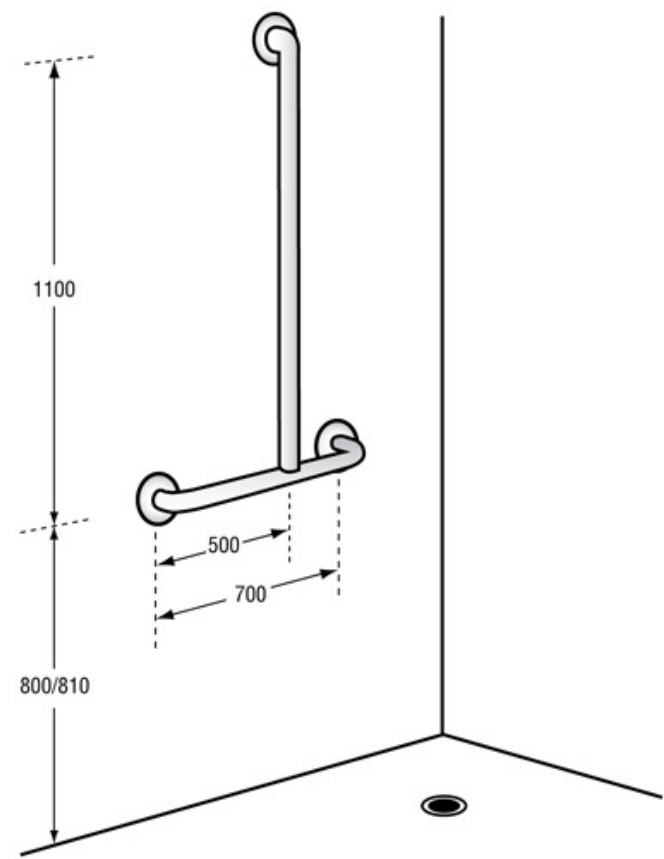

DHGB0033-R

Specifications

- Product Name: Grab Rail RH Offset Flush Mount Shower
Product Code: DHGB0033-R
Material: #304 Stainless Steel
Finish: Satin Stainless Steel
Color: Silver
Mounting: Concealed Fix - 78mm \varnothing Mount
Dimension: 1100mm x 700 mm