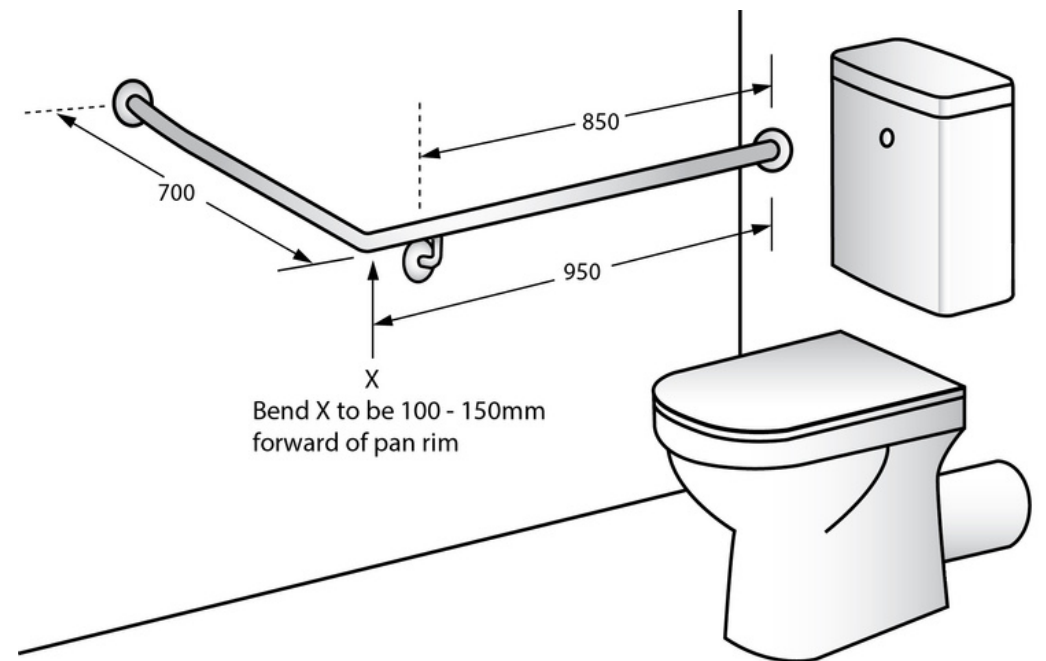

DHGB0032-R

Specifications

- Product Name: Grab Rail RH 30° Flush Mount Rear/Side Wall
Product Code: DHGB0032-R
Material: #304 Stainless Steel
Finish: Satin Stainless Steel
Color: Silver
Mounting: Concealed Fix - 78mmØ Mount
Dimension: 950mm x 700mm x 30°