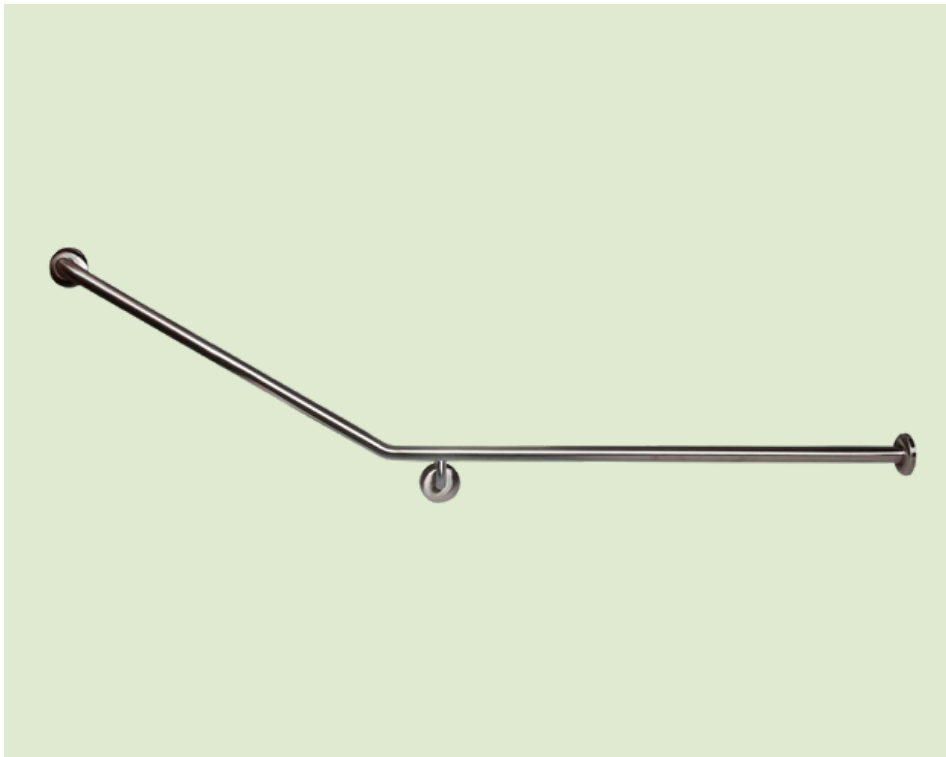

DHGB0032-R

Specifications

- Product Name: Grab Rail RH 30° Flush Mount Rear/Side Wall
Product Code: DHGB0032-R
Material: #304 Stainless Steel
Finish: Satin Stainless Steel
Color: Silver
Mounting: Concealed Fix - 78mmØ Mount
Dimension: 950mm x 700mm x 30°