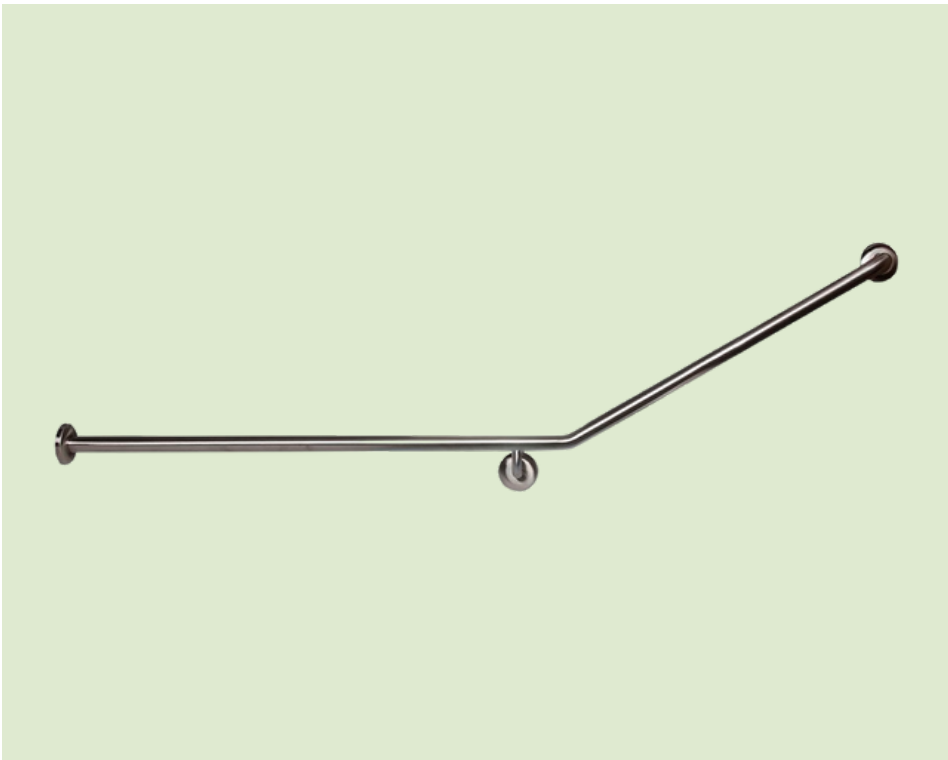

DHGB0032-L

Specifications

- Product Name: Grab Rail LH 30° Flush Mount Rear/Side Wall
Product Code: DHGB0032-L
Material: #304 Stainless Steel
Finish: Satin Stainless Steel
Color: Silver
Mounting: Concealed Fix - 78mmØ Mount
Dimension: 950mm x 700mm x 30°