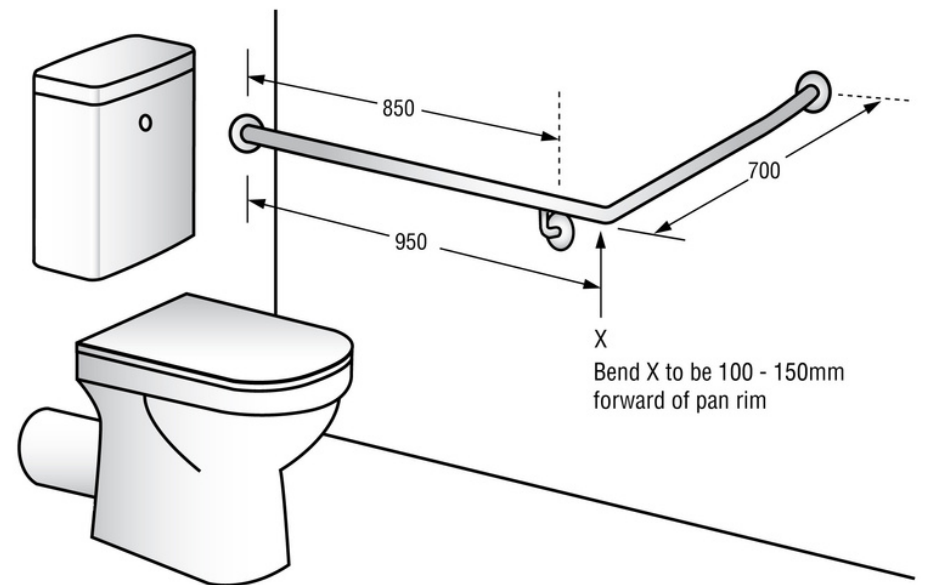

DHGB0032-L

Specifications

- Product Name: Grab Rail LH 30° Flush Mount Rear/Side Wall
Product Code: DHGB0032-L
Material: #304 Stainless Steel
Finish: Satin Stainless Steel
Color: Silver
Mounting: Concealed Fix - 78mmØ Mount
Dimension: 950mm x 700mm x 30°