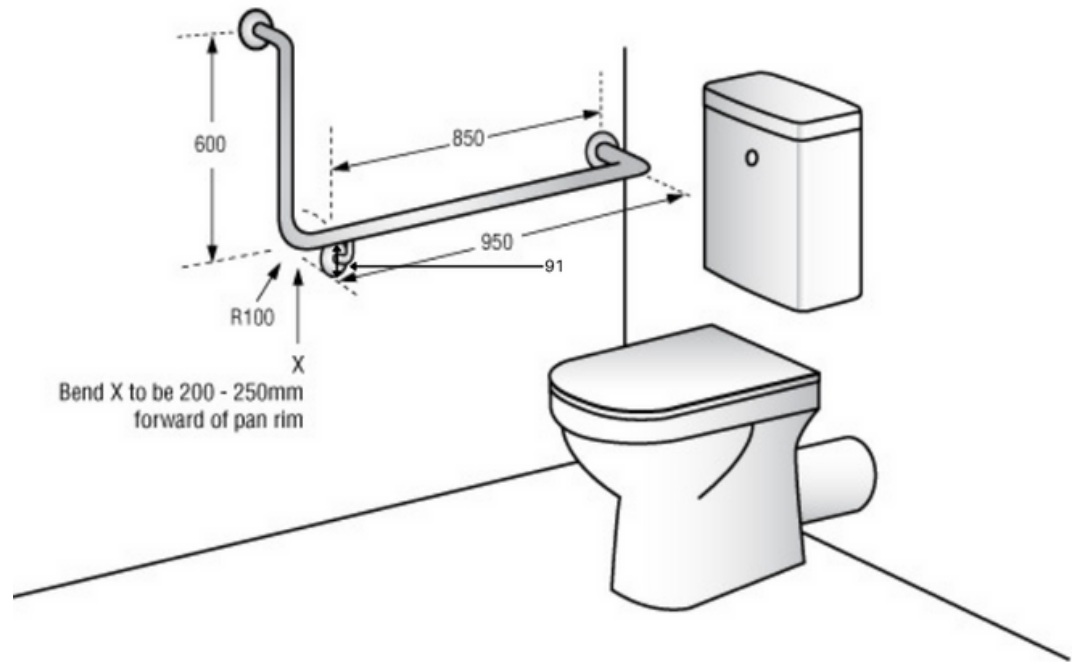

DHGB0031-R

Specifications

- Product Name: Grab Rail RH 90° Flush Mount Side Wall
Product Code: DHGB0031-R
Material: #304 Stainless Steel
Finish: Satin Stainless Steel
Color: Silver
Mounting: Concealed Fix - 78mm \varnothing Mount Stand-off 55mm
Dimension: 950mm x 600mm x 90°