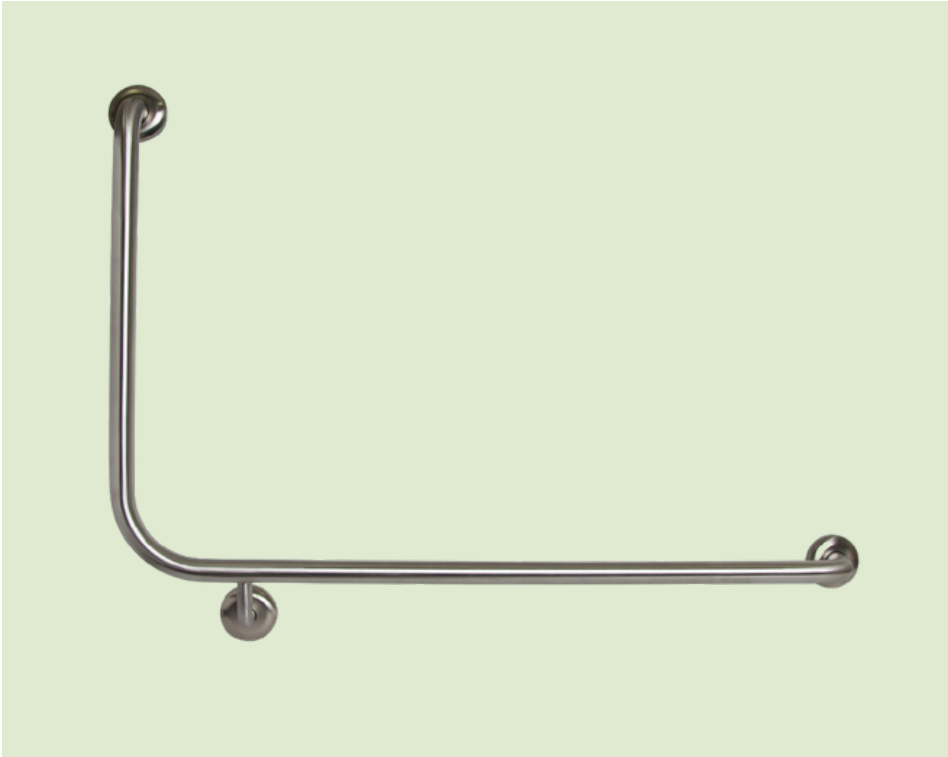

DHGB0031-R

Specifications

- Product Name: Grab Rail RH 90° Flush Mount Side Wall
Product Code: DHGB0031-R
Material: #304 Stainless Steel
Finish: Satin Stainless Steel
Color: Silver
Mounting: Concealed Fix - 78mm \varnothing Mount Stand-off 55mm
Dimension: 950mm x 600mm x 90°