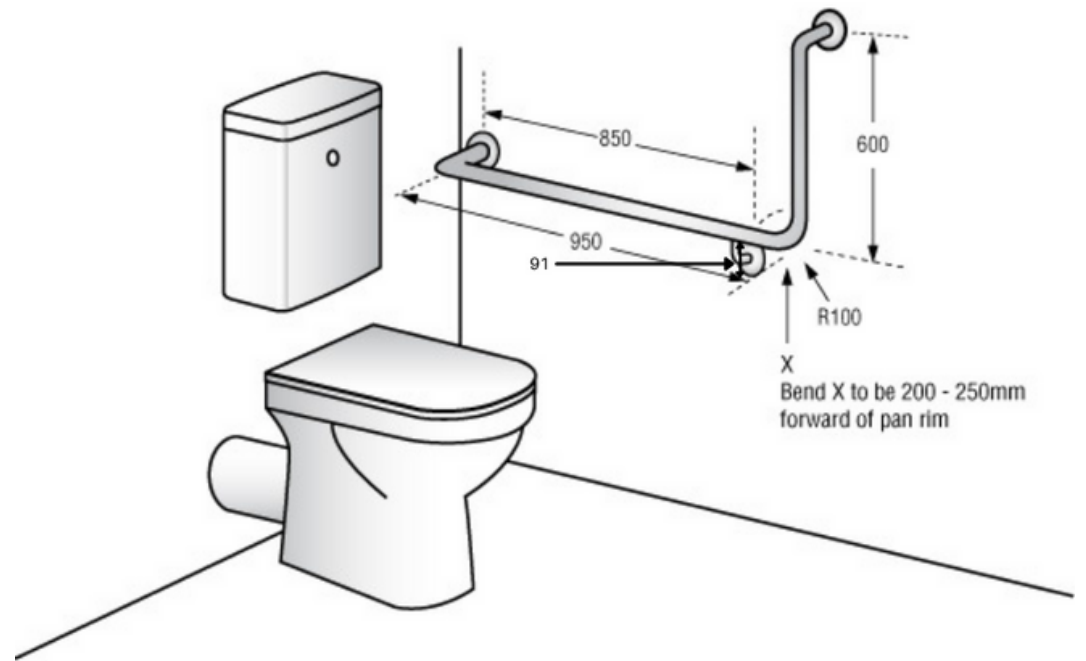

### Specifications

- Product Name: Grab Rail LH 90° Flush Mount Side Wall  
Product Code: DHGB0031-L  
Material: #304 Stainless Steel  
Finish: Satin Stainless Steel  
Color: Silver  
Mounting: Concealed Fix - 78mm $\varnothing$  Mount Stand-off 55mm  
Dimension: 950mm x 600mm x 90°