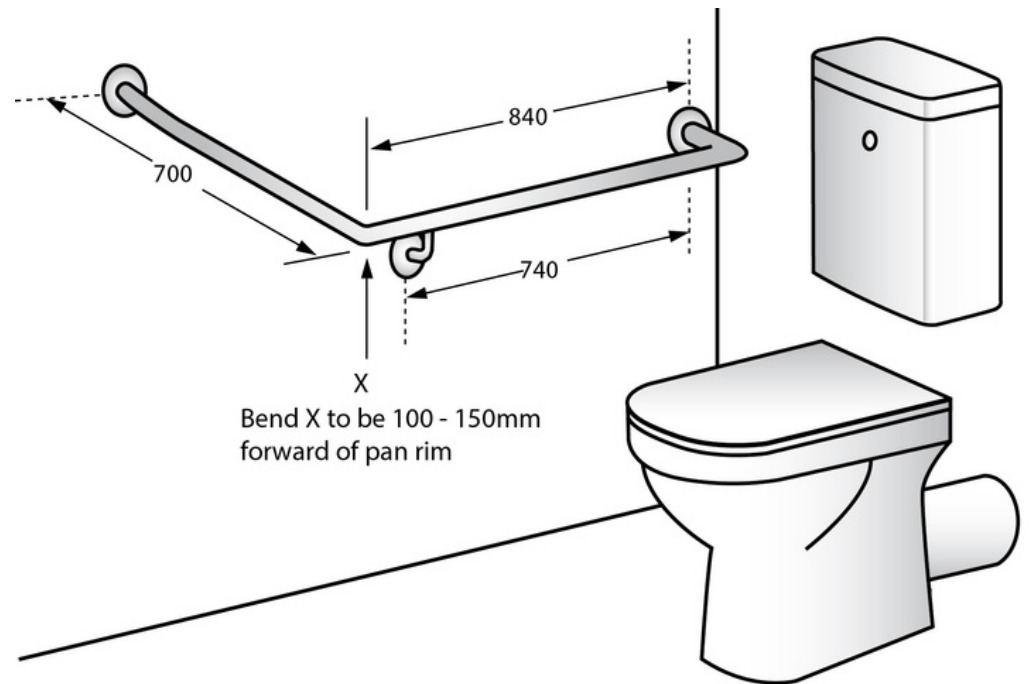

### Specifications

- Product Name: Grab Rail RH 30° Flush Mount Side Wall  
Product Code: DHGB0030-R  
Material: #304 Stainless Steel  
Finish: Satin Stainless Steel  
Color: Silver  
Mounting: Concealed Fix - 78mm $\varnothing$  Mount Stand-off 55mm  
Dimension: 840mm x 700mm x 30°