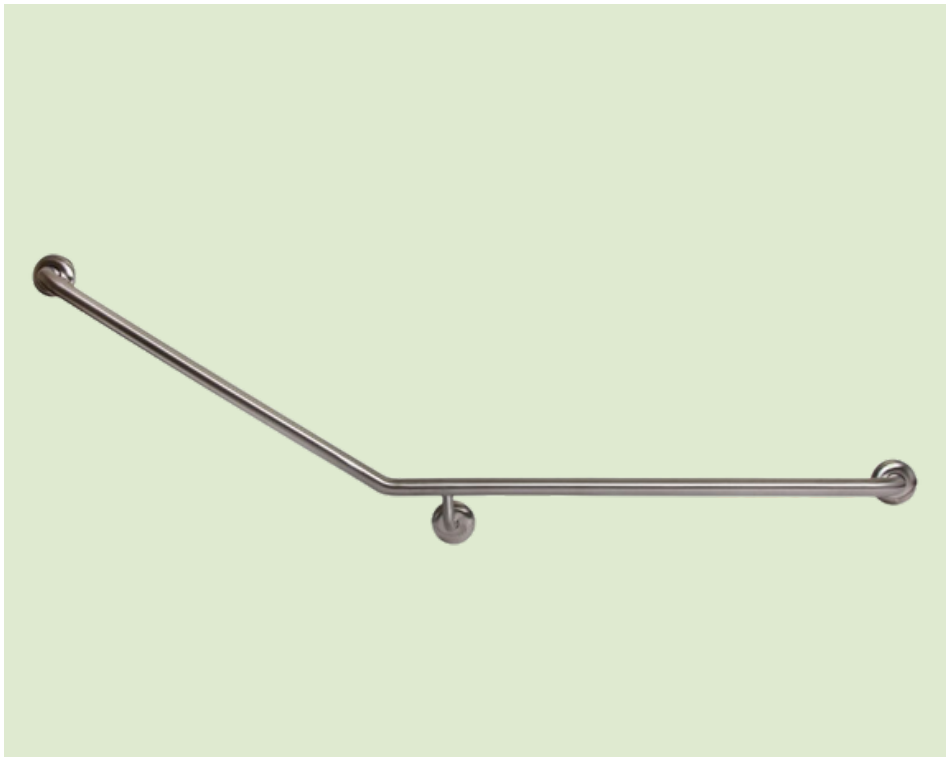

## DHGB0030-R

### Specifications

- Product Name: Grab Rail RH 30° Flush Mount Side Wall  
Product Code: DHGB0030-R  
Material: #304 Stainless Steel  
Finish: Satin Stainless Steel  
Color: Silver  
Mounting: Concealed Fix - 78mm $\varnothing$  Mount Stand-off 55mm  
Dimension: 840mm x 700mm x 30°