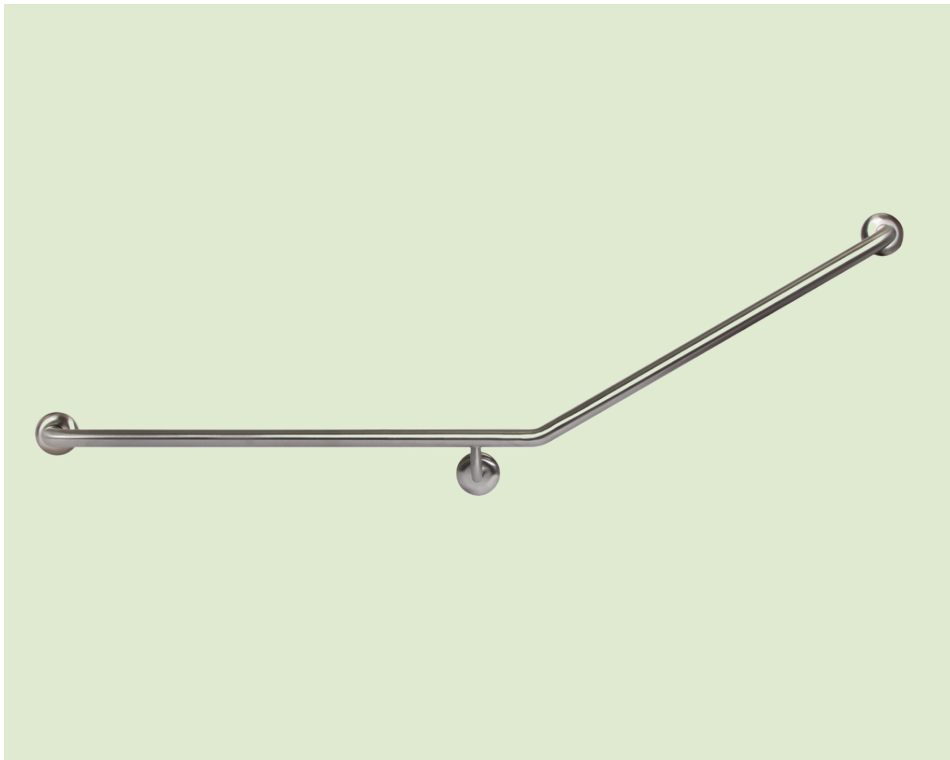

## DHGB0030-L

### Specifications

- Product Name: Grab Rail LH 30° Flush Mount Side Wall  
Product Code: DHGB0030-L  
Material: #304 Stainless Steel  
Finish: Satin Stainless Steel  
Color: Silver  
Mounting: Concealed Fix - 78mm $\varnothing$  Mount Stand-off 55mm  
Dimension: 840mm x 700mm x 30°