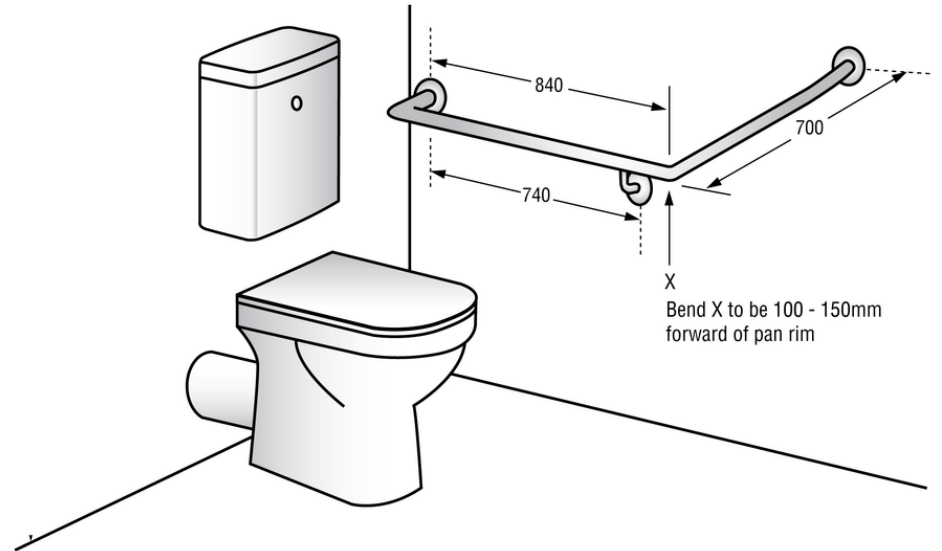

## DHGB0030-L

### Specifications

- Product Name: Grab Rail LH 30° Flush Mount Side Wall  
Product Code: DHGB0030-L  
Material: #304 Stainless Steel  
Finish: Satin Stainless Steel  
Color: Silver  
Mounting: Concealed Fix - 78mm $\varnothing$  Mount Stand-off 55mm  
Dimension: 840mm x 700mm x 30°