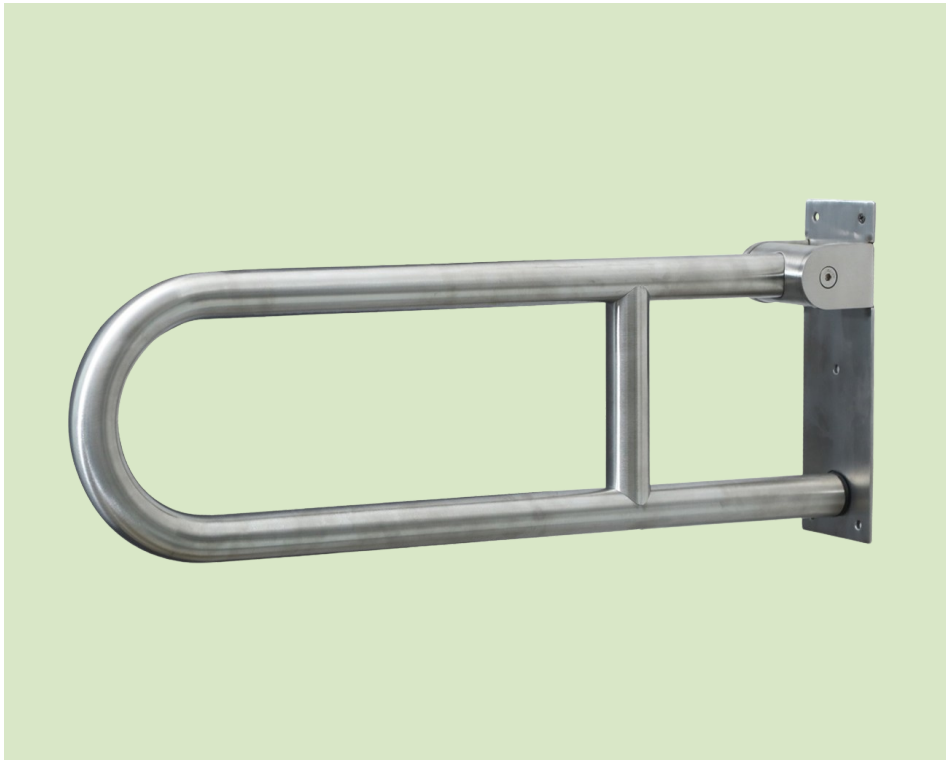

DHGB0011

Specifications

Product Name: Pull Down Grab Rail– Silver Product Code: DHGB0011

Colour: Silver

Material: #304 Stainless Steel - 32mm \varnothing

Mounting: Concealed Fix - 78mm \varnothing Mount

Dimension: 80mm x 250mm C to C