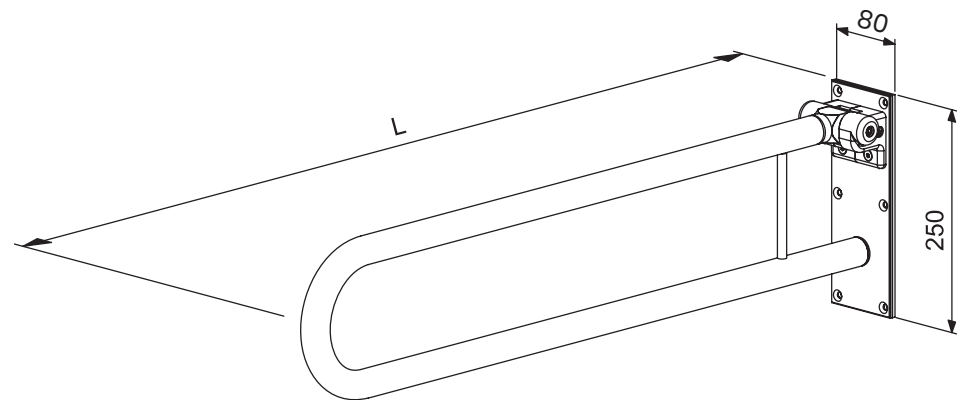

DHGB0011

Specifications

Product Name: Pull Down Grab Rail– Silver Product Code: DHGB0011

Colour: Silver

Material: #304 Stainless Steel - 32mm \varnothing

Mounting: Concealed Fix - 78mm \varnothing Mount

Dimension: 80mm x 250mm C to C