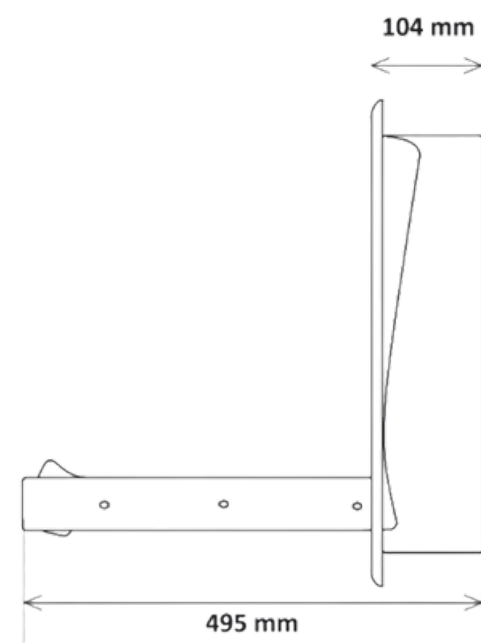

Dolphy Australia
The sign of quality

DBCS0005

Specifications

Product Name:	Baby Change Station
Product Code:	DBCS0005
Material:	304 Stainless Steel (Matte Finish)
Weight Capacity:	Less than 25 Kg
Mount Type:	Recessed Mounted
Depth Closed	104mm
Extension Open:	495mm

RECOMMENDED
MOUNTING HEIGHT

All dimensions are in mm