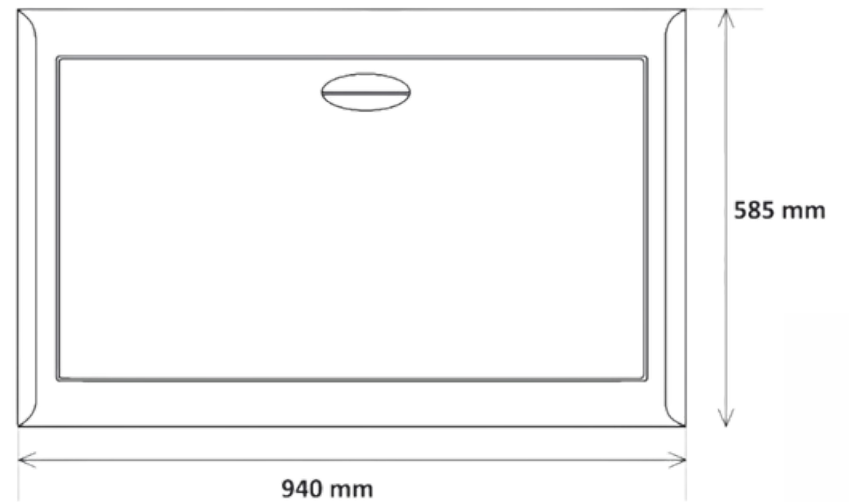

Dolphy Australia
The sign of quality

DBCS0005

Specifications

Product Name:	Baby Change Station
Product Code:	DBCS0005
Material:	304 Stainless Steel (Matte Finish)
Weight Capacity:	Less than 25 Kg
Mount Type:	Recessed Mounted
Depth Closed	104mm
Extension Open:	495mm

RECOMMENDED
MOUNTING HEIGHT

All dimensions are in mm