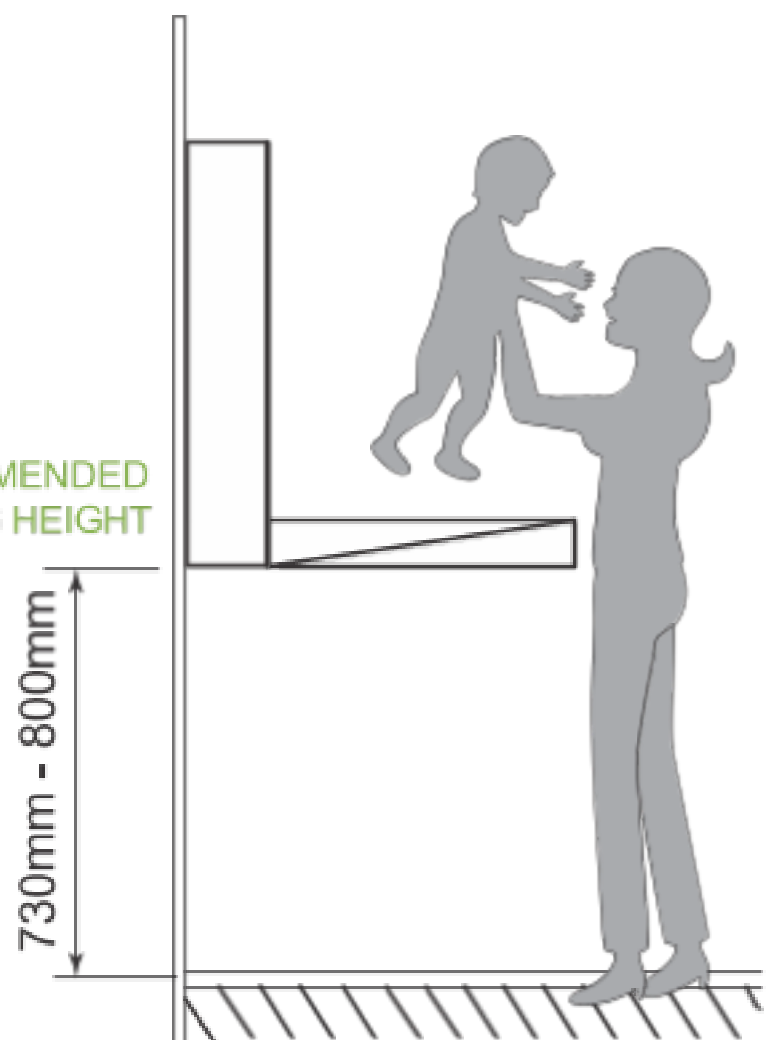

Dolphy Australia
The sign of quality

DBCS0005

Specifications

Product Name:	Baby Change Station
Product Code:	DBCS0005
Material:	304 Stainless Steel (Matte Finish)
Weight Capacity:	Less than 25 Kg
Mount Type:	Recessed Mounted
Depth Closed	104mm
Extension Open:	495mm

RECOMMENDED
MOUNTING HEIGHT

All dimensions are in mm