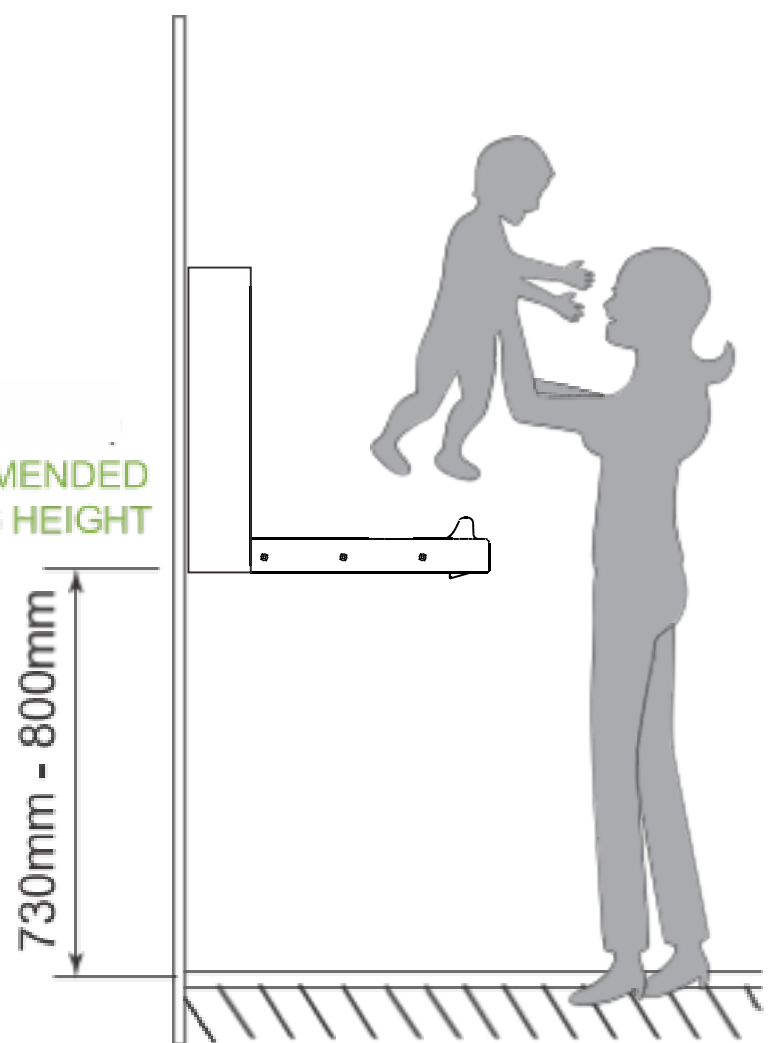

Specifications

Product Name:	Baby Change Station
Product Code:	DBCS0004
Material:	304 Stainless Steel (Matte Finish)
Weight Capacity:	Less than 25 Kg
Mount Type:	Surface Mounted
Depth Closed	104mm
Extension Open:	495mm

RECOMMENDED MOUNTING HEIGHT

All dimensions are in mm