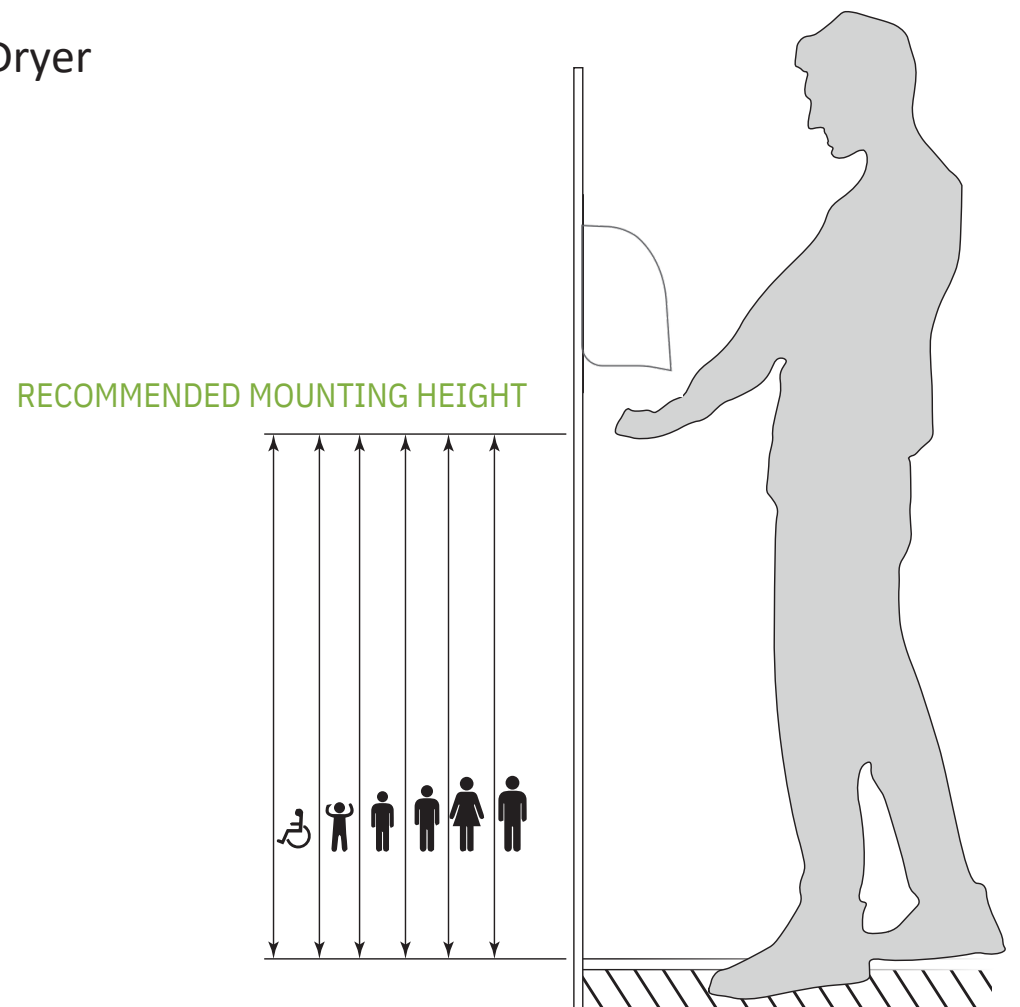

Specifications

Product Name:	Wall Mounted Automatic Hand Dryer
Product Code:	DAHD0067
Color:	White
Material:	ABS Plastic
Voltage:	AC220v, 50/60Hz
Air Speed:	15 m/s
Speed:	2400 RPM
Mounting:	Wall Mounted
Motor :	Brush Motor
Drying time:	<15to 20 s
Auto cut off:	60 Seconds
Operation:	Automatic
Protection Class:	IPX1

All dimensions are in mm