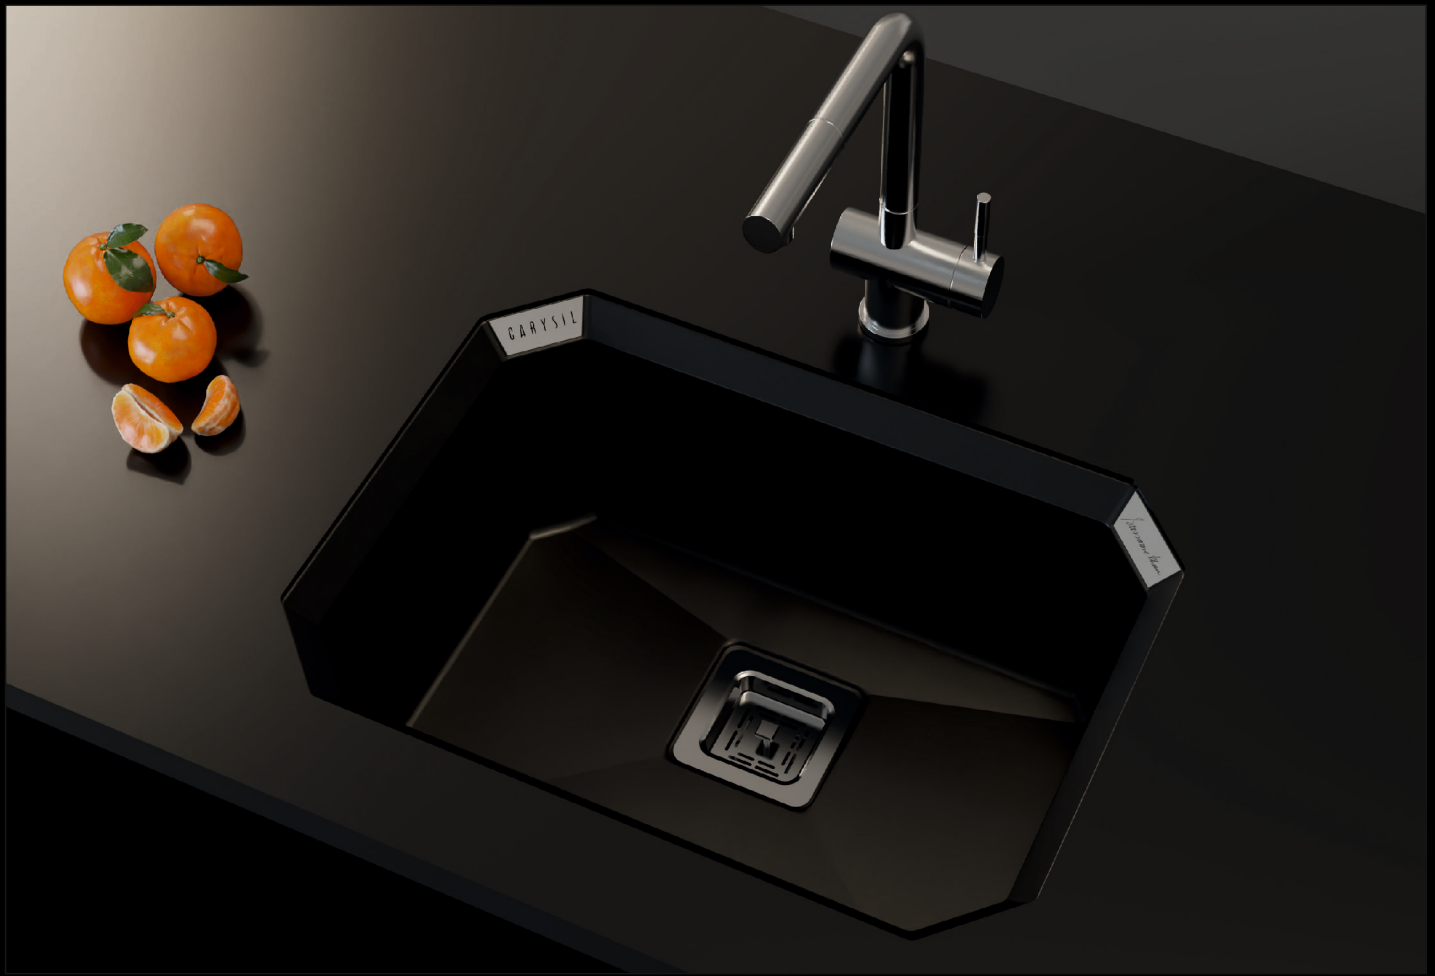

SK X Carysil CRYSTAL COLLECTION is a cutting edge quartz sink designed to accentuate your home and facilitate maximum functionality. Beautifully cut and angled, this gem is a true masterpiece. Simply put the line of products are beyond the ordinary!

*Size: 24" x 18" x 8

MRP : **12,350/-** (Charcoal / Graphite)

MRP : **13,550/-** (Sage / Snow / Azure / Sand)

* Approx dimension in inches as converted from mm

CHECK FOR LEAKS: Supply user tubes to faucet | Supply riser tubes to shut off valves or lower connections
Fill sink with water and check for leak around drain | Release water from sink and check for possible leaks
Tighten as needed

*Size: 36" x 18" x 8

MRP : **16,050/-** (Charcoal / Graphite)

MRP : **17,200/-** (Sage / Snow / Azure / Sand)

* Approx dimension in inches as converted from mm

CHECK FOR LEAKS: Supply user tubes to faucet | Supply riser tubes to shut off valves or lower connections
Fill sink with water and check for leak around drain | Release water from sink and check for possible leaks
Tighten as needed