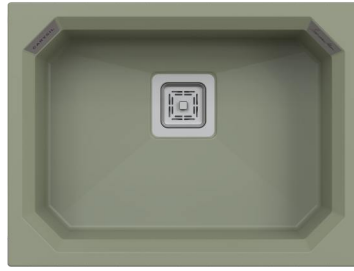

CRYSTAL 2418

SAGE

TECHNICAL SPECIFICATIONS:

*Size: 24" x 18" x 8

MRP : **12,350/-** (Charcoal / Graphite)

MRP : **13,550/-** (Sage / Snow / Azure / Sand)

* Approx dimension in inches as converted from mm

CHECK FOR LEAKS: Supply user tubes to faucet | Supply riser tubes to shut off valves or lower connections
Fill sink with water and check for leak around drain | Release water from sink and check for possible leaks
Tighten as needed