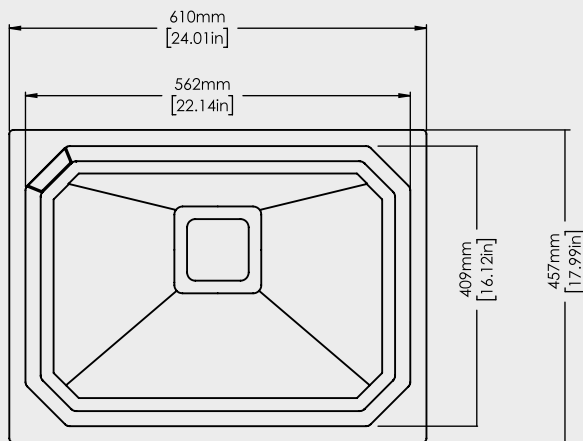

MRP : **13,200/-** (Sage / Snow / Azure / Sand)

* Approx dimension in inches as converted from mm

CHECK FOR LEAKS: Supply user tubes to faucet | Supply riser tubes to shut off valves or lower connections
Fill sink with water and check for leak around drain | Release water from sink and check for possible leaks
Tighten as needed

*Size: 24" x 18" x 8

MRP : **12,350/-** (Charcoal / Graphite)

MRP : **13,550/-** (Sage / Snow / Azure / Sand)

* Approx dimension in inches as converted from mm

CHECK FOR LEAKS: Supply user tubes to faucet | Supply riser tubes to shut off valves or lower connections
Fill sink with water and check for leak around drain | Release water from sink and check for possible leaks
Tighten as needed

*Size: 36" x 18" x 8

MRP : **16,050/-** (Charcoal / Graphite)

MRP : **17,200/-** (Sage / Snow / Azure / Sand)

* Approx dimension in inches as converted from mm

CHECK FOR LEAKS: Supply user tubes to faucet | Supply riser tubes to shut off valves or lower connections
Fill sink with water and check for leak around drain | Release water from sink and check for possible leaks
Tighten as needed