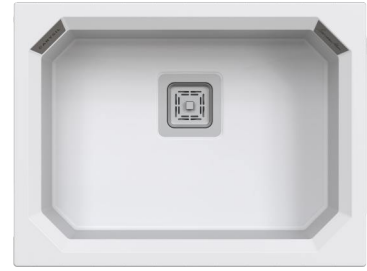

CRYSTAL 2418

SNOW

TECHNICAL SPECIFICATIONS:

*Size: 24" x 18" x 8

MRP : **12,350/-** (Charcoal / Graphite)

MRP : **13,550/-** (Sage / Snow / Azure / Sand)

* Approx dimension in inches as converted from mm

CHECK FOR LEAKS: Supply user tubes to faucet | Supply riser tubes to shut off valves or lower connections
Fill sink with water and check for leak around drain | Release water from sink and check for possible leaks
Tighten as needed