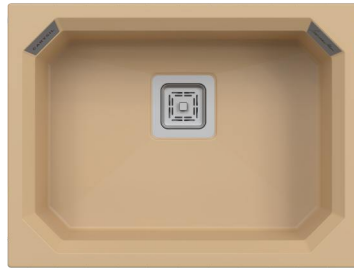

CRYSTAL 2418

SAND

TECHNICAL SPECIFICATIONS:

*Size: 24" x 18" x 8

MRP : **12,350/-** (Charcoal / Graphite)

MRP : **13,550/-** (Sage / Snow / Azure / Sand)

* Approx dimension in inches as converted from mm

CHECK FOR LEAKS: Supply user tubes to faucet | Supply riser tubes to shut off valves or lower connections
Fill sink with water and check for leak around drain | Release water from sink and check for possible leaks
Tighten as needed