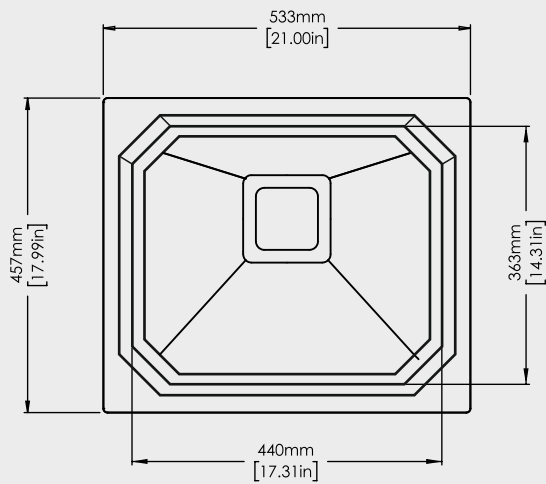

SAGE

SNOW

AZURE

SAND

GRAPHITE

TECHNICAL SPECIFICATIONS:

*Size: 21" x 18" x 8

MRP : **11,999/-** (Charcoal / Graphite)

MRP : **13,200/-** (Sage / Snow / Azure / Sand)

* Approx dimension in inches as converted from mm

CHECK FOR LEAKS: Supply user tubes to faucet | Supply riser tubes to shut off valves or lower connections
Fill sink with water and check for leak around drain | Release water from sink and check for possible leaks
Tighten as needed

*Size: 24" x 18" x 8

MRP : **12,350/-** (Charcoal / Graphite)

MRP : **13,550/-** (Sage / Snow / Azure / Sand)

* Approx dimension in inches as converted from mm

CHECK FOR LEAKS: Supply user tubes to faucet | Supply riser tubes to shut off valves or lower connections
Fill sink with water and check for leak around drain | Release water from sink and check for possible leaks
Tighten as needed

*Size: 36" x 18" x 8

MRP : **16,050/-** (Charcoal / Graphite)

MRP : **17,200/-** (Sage / Snow / Azure / Sand)

* Approx dimension in inches as converted from mm

CHECK FOR LEAKS: Supply user tubes to faucet | Supply riser tubes to shut off valves or lower connections
Fill sink with water and check for leak around drain | Release water from sink and check for possible leaks
Tighten as needed