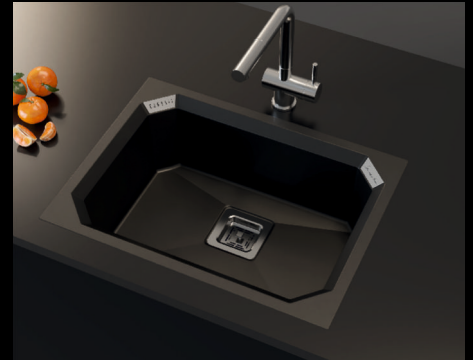

FLUSH MOUNT

Granite Style Sink Care & Cleaning Instructions:

Everyday Cleaning: Wash your sink using warm water, a soft cloth or non - abrasive woven nylon pad and a non- abrasive liquid cleaner or detergent. This can be done as often as the sink is used.

Metallic Abrasions or Heavy Stains: Wipe the sink using a soft cloth or non -abrasive woven nylon pad and a liquid scouring product. Apply the liquid scouring product sparingly and rub lightly. Repeat as necessary until sink is clean.

Hard Water, Calcium and Lime Deposits: Wipe with a non - Abrasive woven nylon pad and white vinegar. Rinse after 20 minutes.

Do Not Use: Abrasive cleansers, abrasive scrub pads or alkali cleaners such as ammonia.