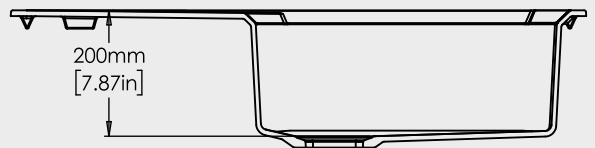

*Size: 24" x 18" x 8

MRP : **12,350/-** (Charcoal / Graphite)

MRP : **13,550/-** (Sage / Snow / Azure / Sand)

* Approx dimension in inches as converted from mm

CHECK FOR LEAKS: Supply user tubes to faucet | Supply riser tubes to shut off valves or lower connections
Fill sink with water and check for leak around drain | Release water from sink and check for possible leaks
Tighten as needed

*Size: 36" x 18" x 8

MRP : **16,050/-** (Charcoal / Graphite)

MRP : **17,200/-** (Sage / Snow / Azure / Sand)

* Approx dimension in inches as converted from mm

CHECK FOR LEAKS: Supply user tubes to faucet | Supply riser tubes to shut off valves or lower connections
Fill sink with water and check for leak around drain | Release water from sink and check for possible leaks
Tighten as needed