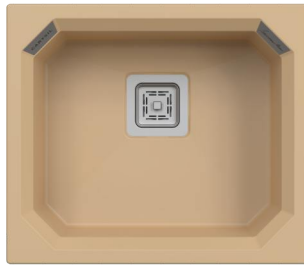

CRYSTAL 2118

SAND

TECHNICAL SPECIFICATIONS:

*Size: 21" x 18" x 8

MRP : **11,999/-** (Charcoal / Graphite)

MRP : **13,200/-** (Sage / Snow / Azure / Sand)

* Approx dimension in inches as converted from mm

CHECK FOR LEAKS: Supply user tubes to faucet | Supply riser tubes to shut off valves or lower connections
Fill sink with water and check for leak around drain | Release water from sink and check for possible leaks
Tighten as needed