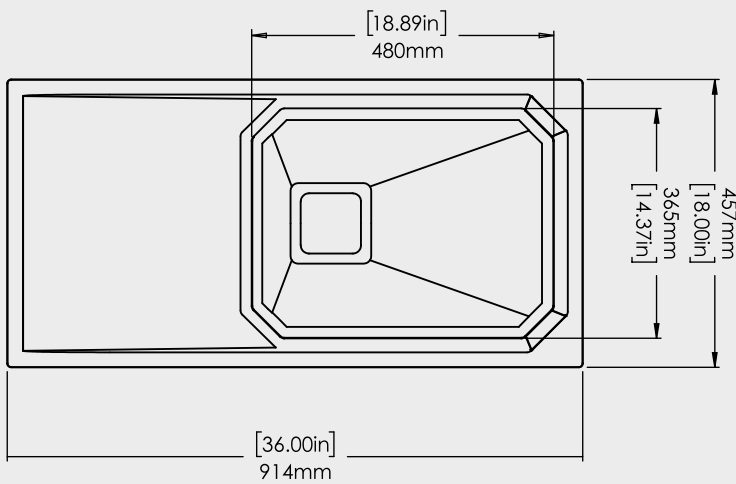

*Size: 24" x 18" x 8

MRP : **12,350/-** (Charcoal / Graphite)

MRP : **13,550/-** (Sage / Snow / Azure / Sand)

* Approx dimension in inches as converted from mm

CHECK FOR LEAKS: Supply user tubes to faucet | Supply riser tubes to shut off valves or lower connections
Fill sink with water and check for leak around drain | Release water from sink and check for possible leaks
Tighten as needed

*Size: 36" x 18" x 8

MRP : **16,050/-** (Charcoal / Graphite)

MRP : **17,200/-** (Sage / Snow / Azure / Sand)

* Approx dimension in inches as converted from mm

CHECK FOR LEAKS: Supply user tubes to faucet | Supply riser tubes to shut off valves or lower connections
Fill sink with water and check for leak around drain | Release water from sink and check for possible leaks
Tighten as needed