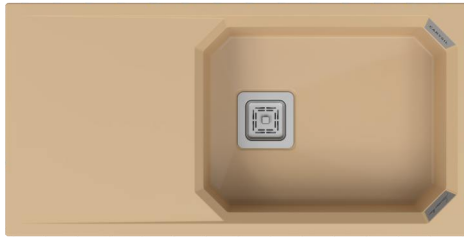

CRYSTAL 3618

SAND

TECHNICAL SPECIFICATIONS:

*Size: 36" x 18" x 8

MRP : **16,050/-** (Charcoal / Graphite)

MRP : **17,200/-** (Sage / Snow / Azure / Sand)

* Approx dimension in inches as converted from mm

CHECK FOR LEAKS: Supply user tubes to faucet | Supply riser tubes to shut off valves or lower connections
Fill sink with water and check for leak around drain | Release water from sink and check for possible leaks
Tighten as needed