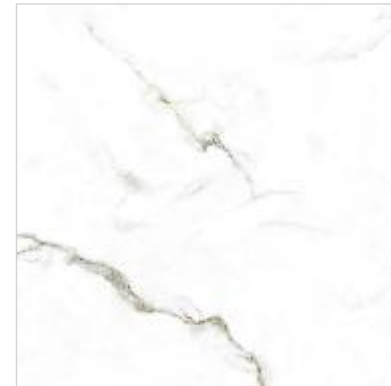

dolomiti white