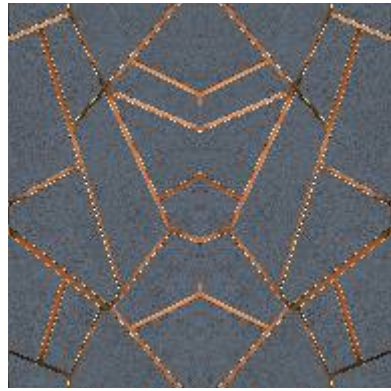

Concept Pattern

VITRIFIED TILES

High Gloss • Rectified • Smooth • Polished

blyde gold

Scan here for 360° Ambiance

Name	Size (cm)	Thickness(mm)
arizona brown	60x60	9
blyde gold	60x60	9
seashell blue	60x60	9
verdon blue	60x60	9

SIZES

60x60 cm
23.62"x23.62"