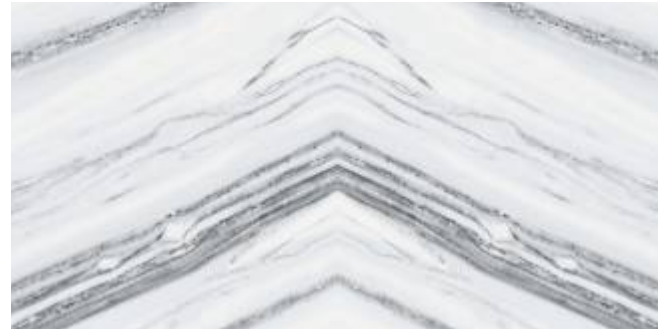

camuy white