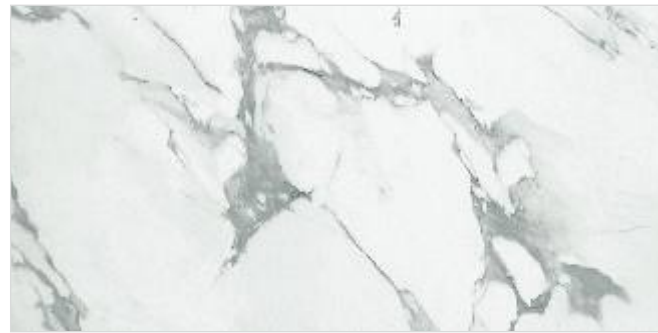

Shine Matt / Glossy • Rectified • Smooth • Natural

luxo ivory

loire white

serpeggiante white

travertino classic beige

smoke white

glossy

Scan here for 360° Ambiance