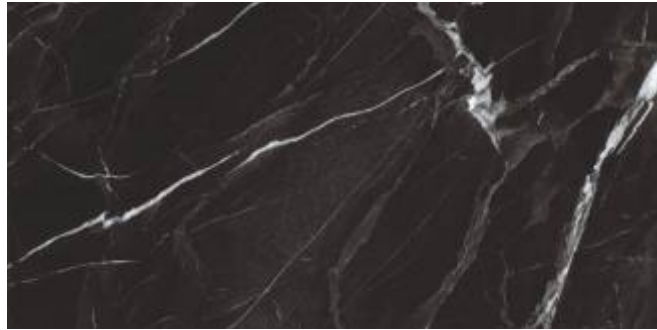

paradise nero

Scan here for 360° Ambiance

Name	Size (cm)	Thickness(mm)
paradise grey	60x120	9
paradise nero	60x120	9

Paradise

SIZES

60x120 cm
23.62"x47.24"