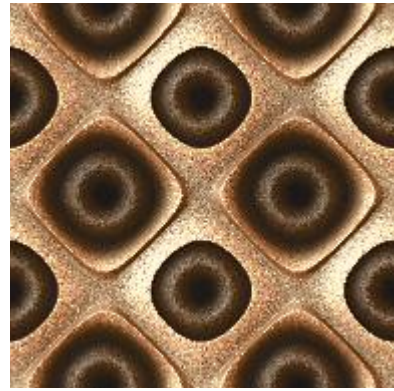

unison wood

Name	Size (cm)	Thickness(mm)
cross word	60x60	9
harmony wood	60x60	9
panama wood beige	60x60	9
unison wood	60x60	9

SIZES

60x60 cm
23.62"x23.62"

Concept Pattern

VITRIFIED TILES

High Gloss • Rectified • Smooth • Polished