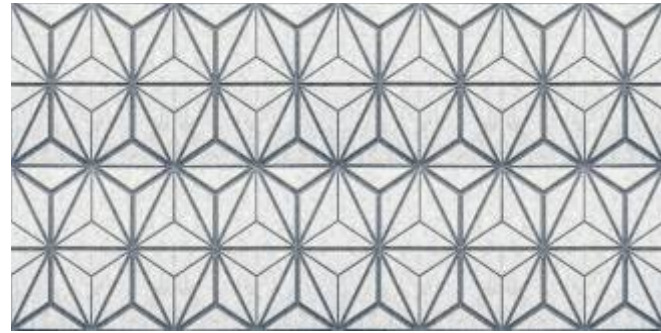

dark brown

Name	Size (cm)	Thickness(mm)
shine wood oak	60x120	9
shine wood dark brown	60x120	9

Shine Wood

SIZES

60x120 cm
23.62"x47.24"

WOOD

Concept Pattern

VITRIFIED TILES
Glossy • Rectified • Smooth • Polished