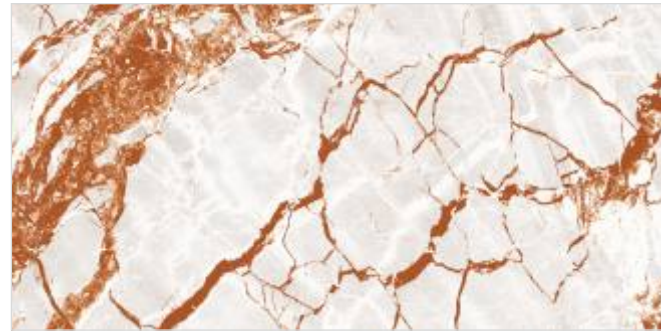

polaris gold

high gloss