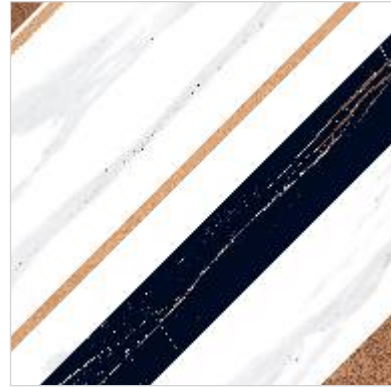

SIZES

60x60 cm
23.62"x23.62"

Concept Marble

VITRIFIED TILES
Glossy • Rectified • Smooth • Polished

capella white

cephei beige

corinth beige

chroma grey