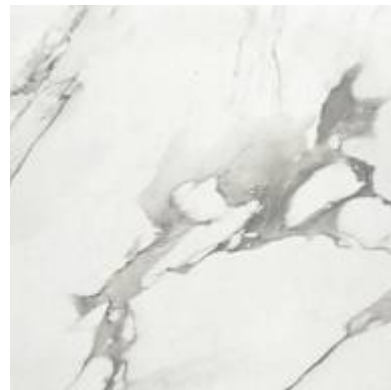

SIZES

60x60 cm
23.62"x23.62"

MARBLE

Concept Marble

VITRIFIED TILES
Glossy • Rectified • Smooth • Polished

greek white

onyx milano

selene grey