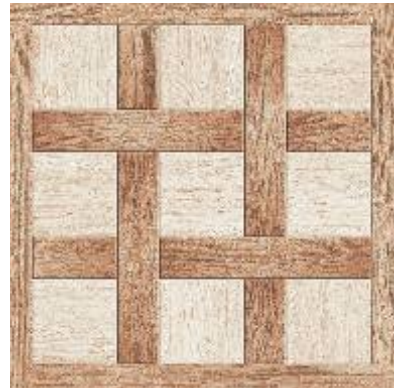

Concept Wood

VITRIFIED TILES

Matt / Glossy • Rectified • Smooth • Natural

cross word

natural
matt