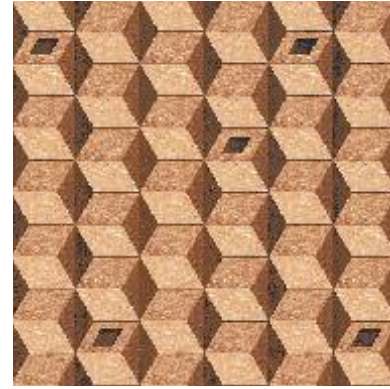

SIZES

60x60 cm
23.62"x23.62"

Concept Pattern

VITRIFIED TILES
Glossy • Rectified • Smooth • Polished

douro grey

damask blue

fontana brown

potenza white