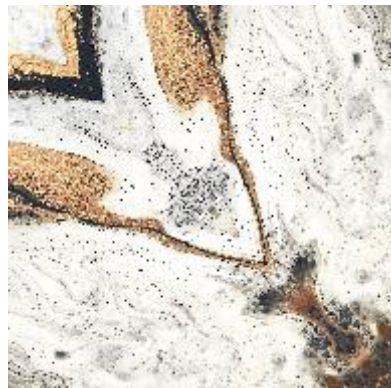

Scan here for 360° Ambiance

platina brown

platina grey

Name	Size (cm)	Thickness(mm)
platina brown	60x60	9
platina grey	60x60	9

Platina

SIZES

60x60 cm
23.62"x23.62"

MARBLE

Concept Marble

VITRIFIED TILES

Glossy • Rectified • Smooth • Polished

argos beige

arocas gris

bethany blue

bottochino marvel

botticell gold