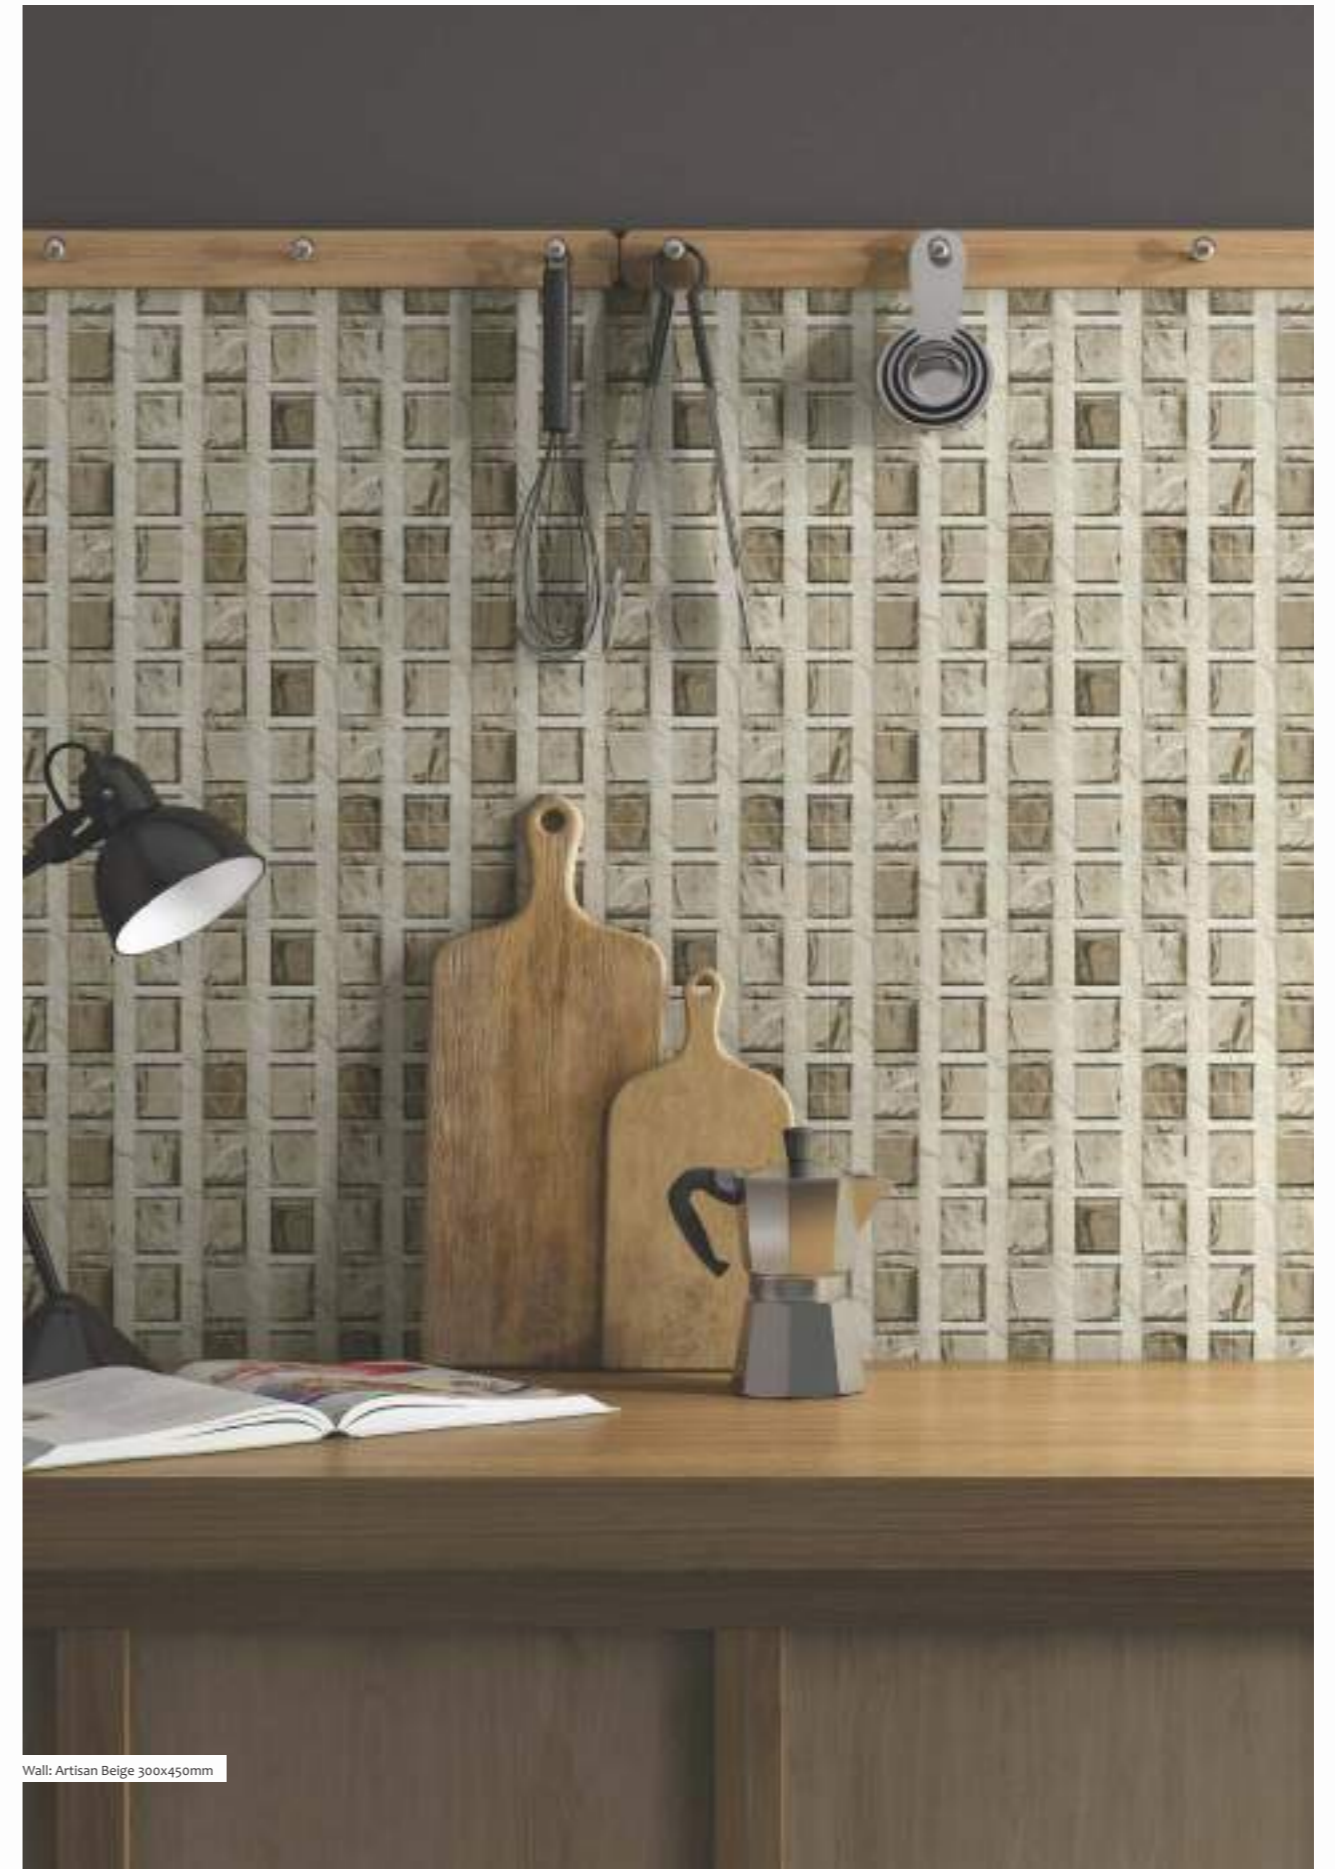

Castilo

Artisan

NEW

Wall: Artisan Beige 300x450mm