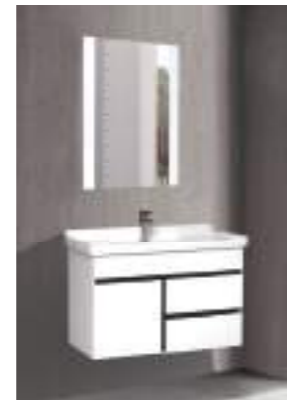

Bella
C897X46 - Base Cabinet
770 x 450 x 450 mm
₹ 13,060
C897Z46 - Mirror
500 x 700 mm
₹ 2,860
C897T1C - Basin
₹ 3,570
₹ 19,490