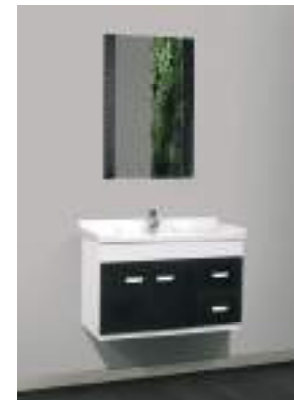

Luna
C897W46 - Main Cabinet
(770 x 450 x 450 mm)
₹ 15,200
C897U46 - Mirror
(500 x 700 mm)
₹ 3,260
C897T1C -Basin*
₹ 3,570
₹ 22,030