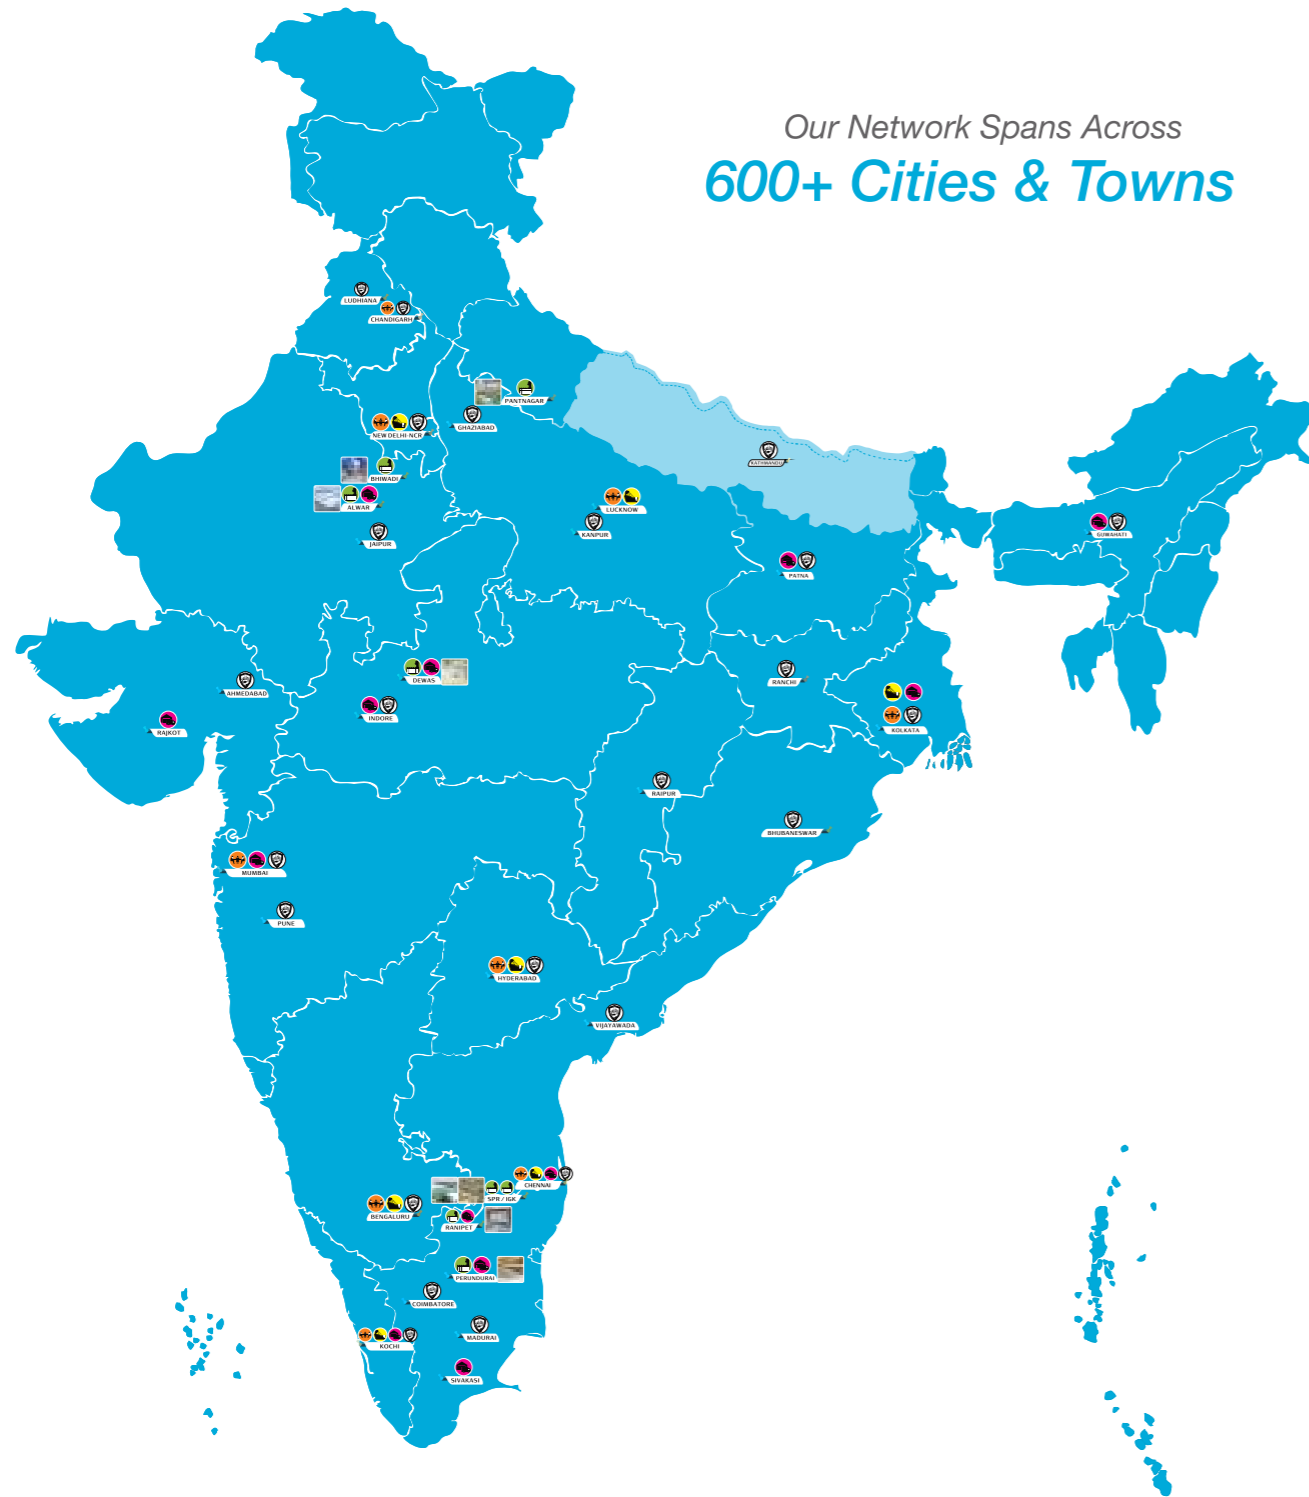

Nationwide Network

Our Network Spans Across
600+ Cities & Towns

Retail Strength

- 6 Display Studios
- 9 Factories
- 7 Offices
- 42 Customer Care Centers

Dealers	2000+	Retailers	20000+	Architects	4000+
Contractors	5000+	Builders	1400+	Plumbing Technicians	68000+