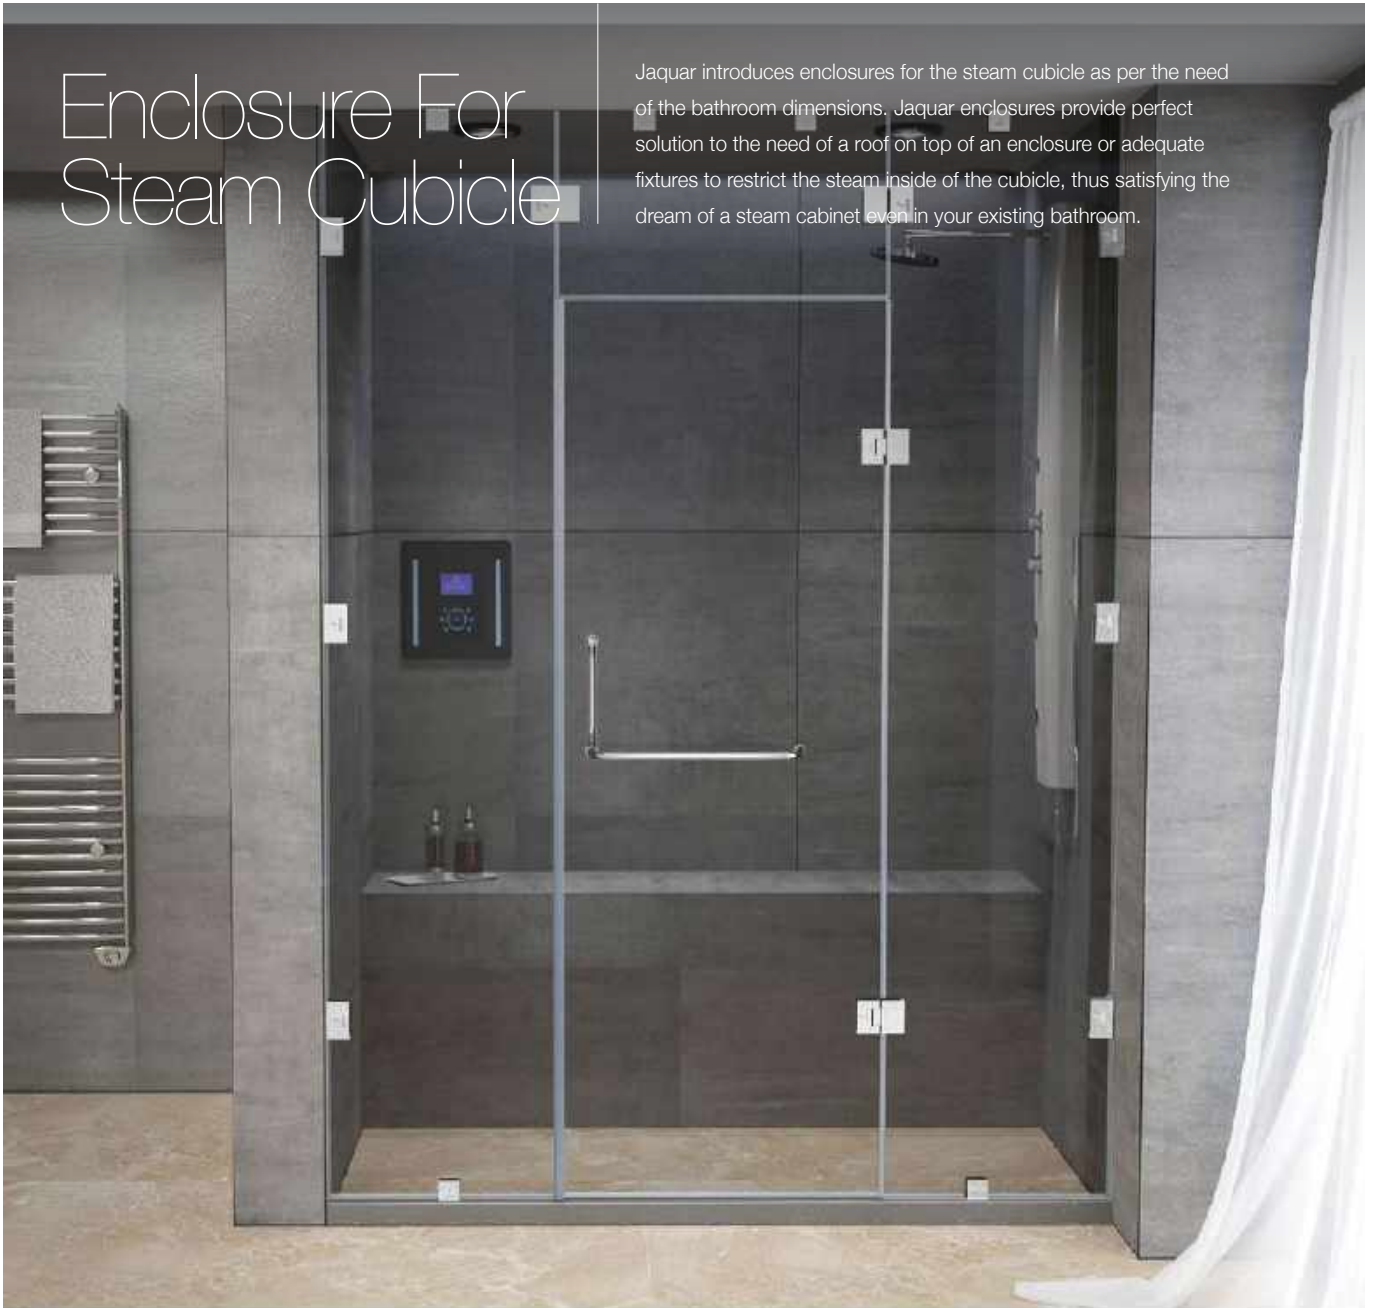

Finish: Chrome

JSE-CHR-810UF60H19X

H: 1950 W: 600 Rs. 9,950

Enclosure For Steam Cubicle

Jaquar introduces enclosures for the steam cubicle as per the need of the bathroom dimensions. Jaquar enclosures provide perfect solution to the need of a roof on top of an enclosure or adequate fixtures to restrict the steam inside of the cubicle, thus satisfying the dream of a steam cabinet even in your existing bathroom.