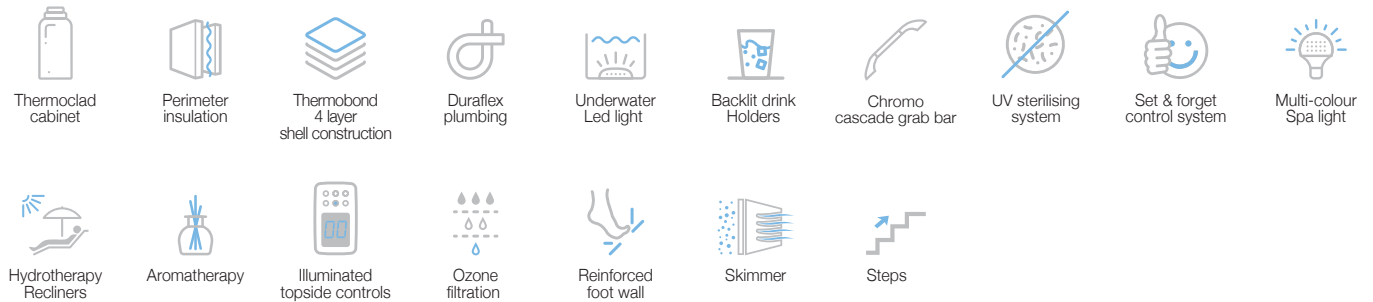

Key features