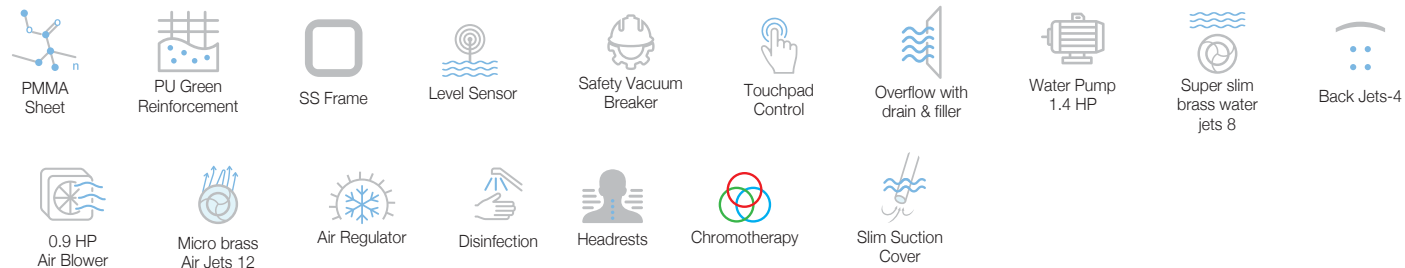

Specifications

JWP-WHT-OPALPM180WX

(Water System)

Rs. 1,41,000