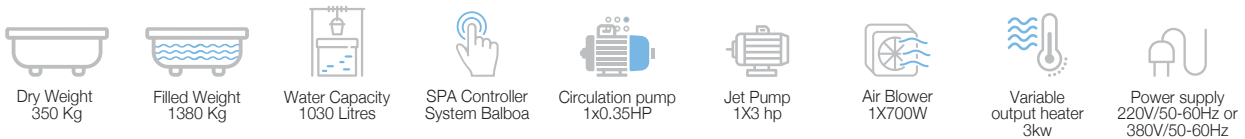

Specifications

Disclaimer: Pictures shown are for illustration purpose only