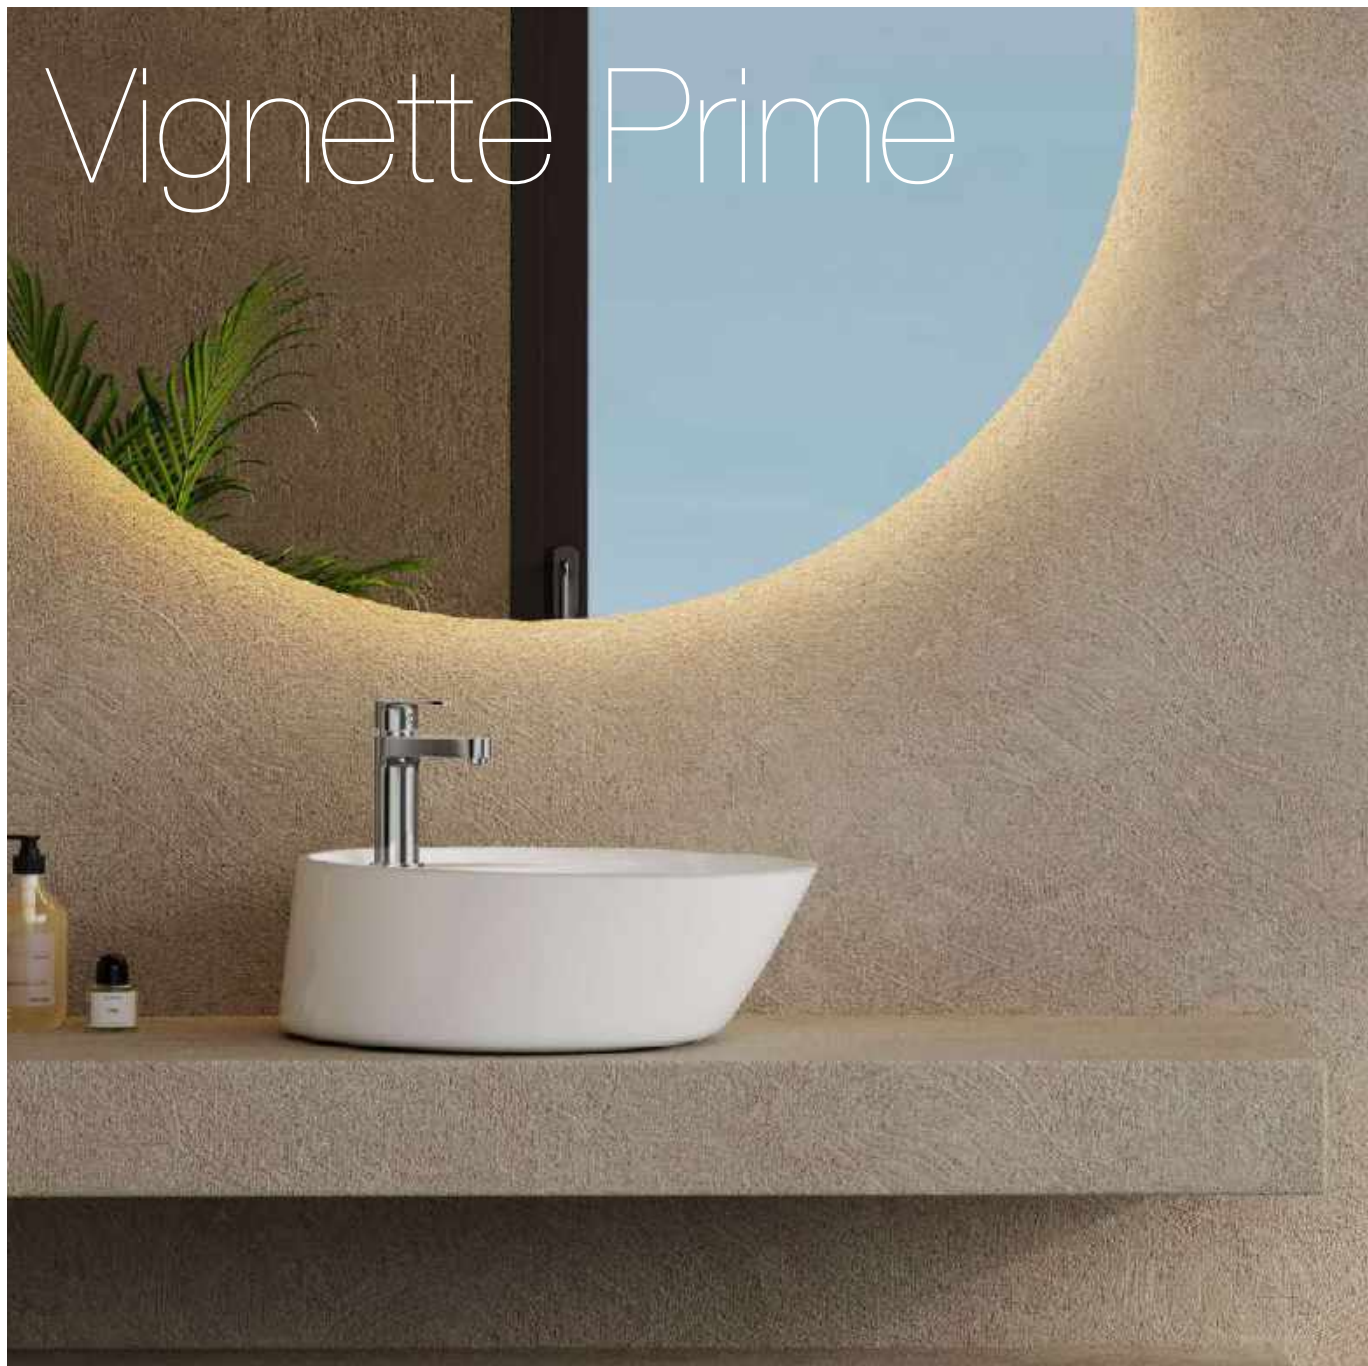

DRC-37041
2 Way Bib Cock with Wall Flange
Rs. 2,200

Vignette Prime