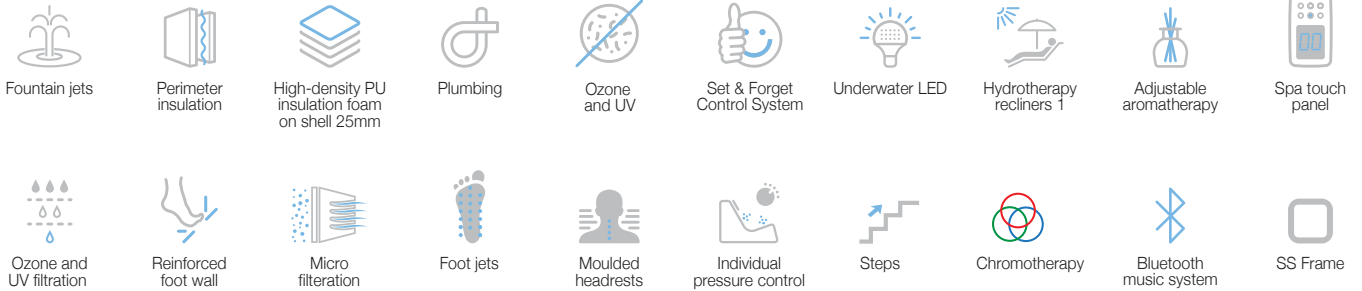

Key features