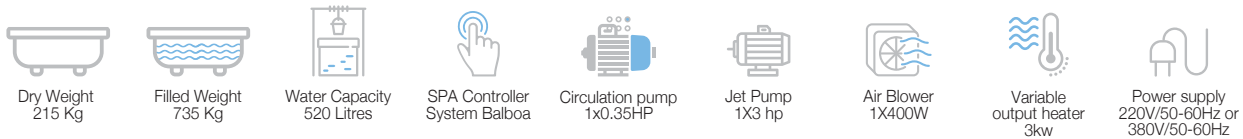

Specifications

Disclaimer: Pictures shown are for illustration purpose only