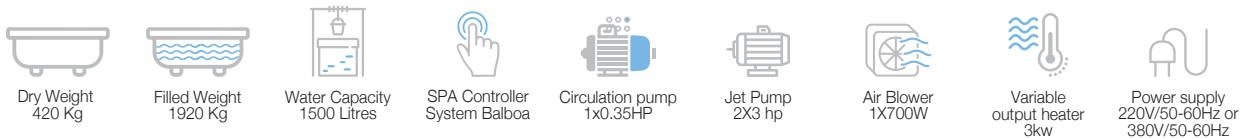

Specifications

Disclaimer: Pictures shown are for illustration purpose only