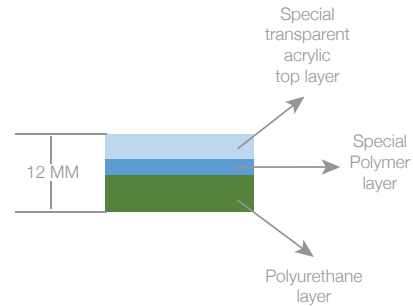

Features

The unbeatable product features are:

- Brilliant surface of sanitary acrylic
- Warm surface
- Antibac® hygienic surface
- Increased chemical resistance
- High break strength
- Long life in use
- Excellent design possibilities
- Easyglide® layer
- Low specific weight
- Recyclable
- Repairable

Special transparent acrylic top layer has a high chemical resistance to : cleaning agents, perfumed foams, household detergents, body care products. It prevents surface defects, crazing/cracking, decoloration and color fading

Special polymer for better mechanical resistance to impact and temperature

Polyurethane layer is recyclable and uses ecological material with high insulation that retains the temperature for a longer period than FRP

BATHTUB LAYERS

For any installation and maintenance related enquiry
please call Customer Care at 18001216808 (Toll Free)
To avail service - register on : www.jaquar.com