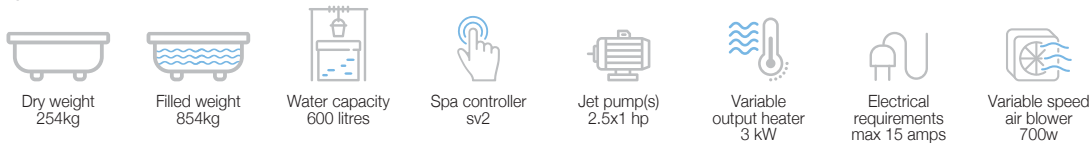

Specifications

Disclaimer: Pictures shown are for illustration purpose only