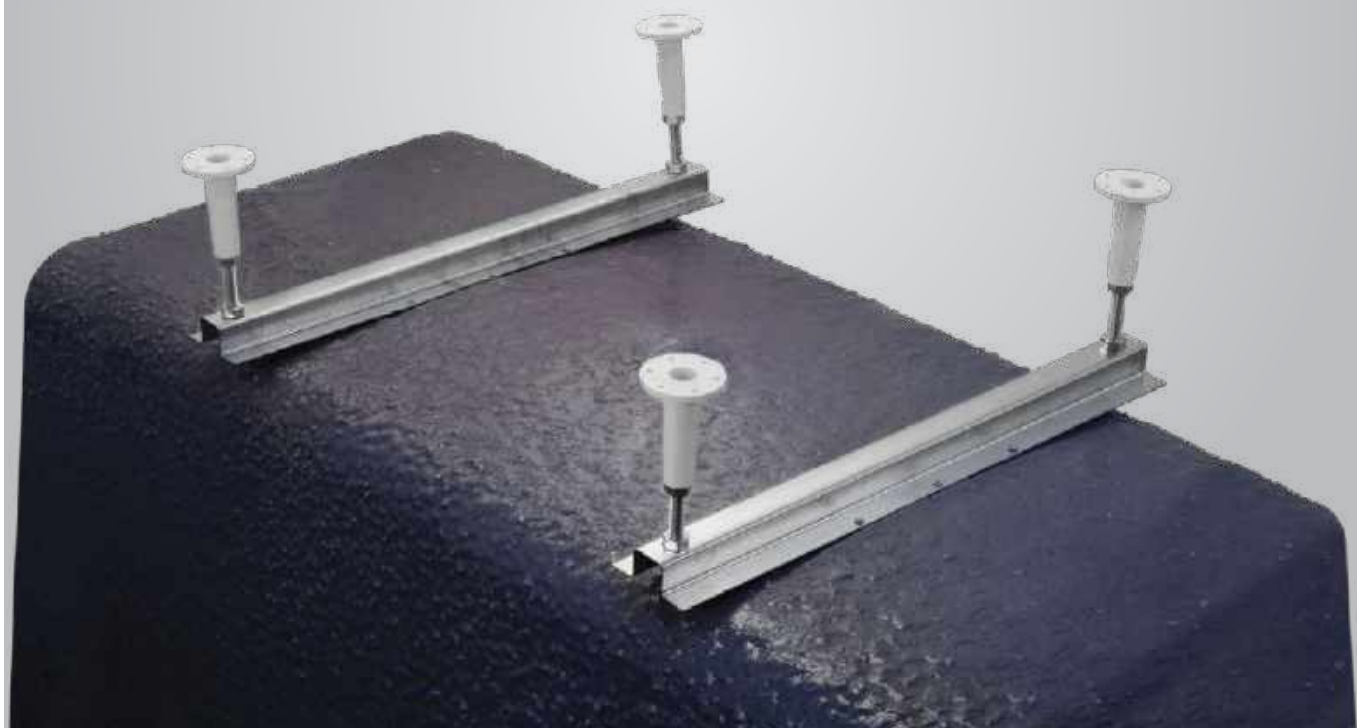

Accessories