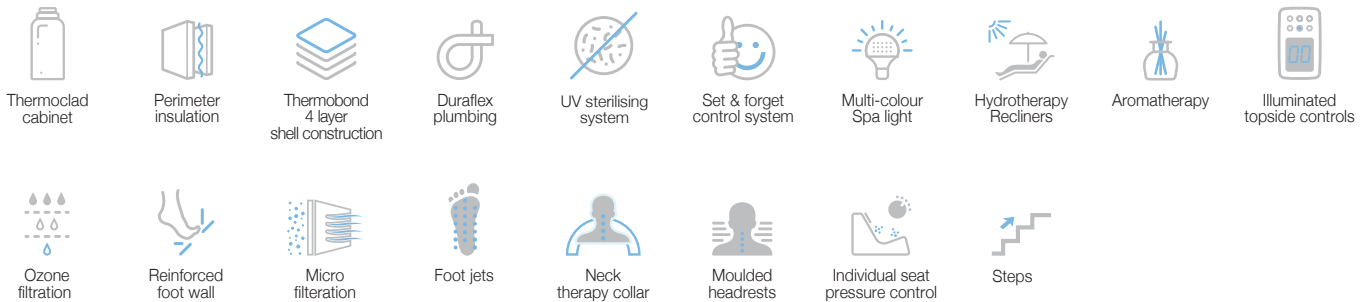

Key features