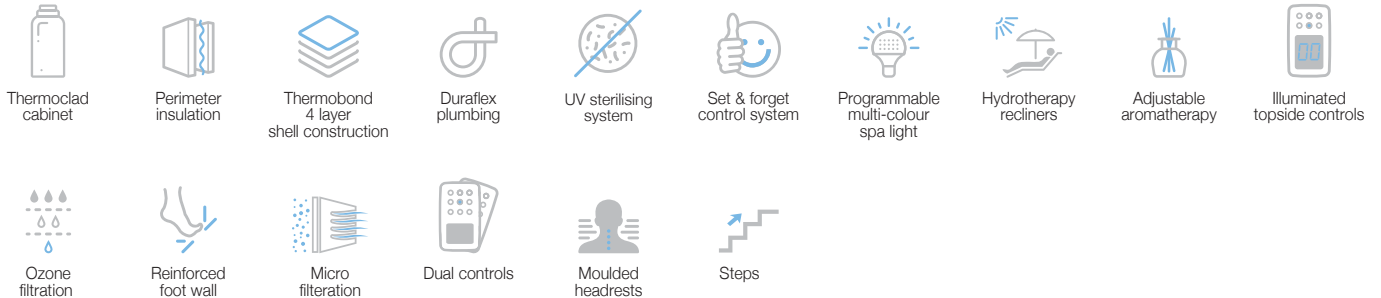

Key features