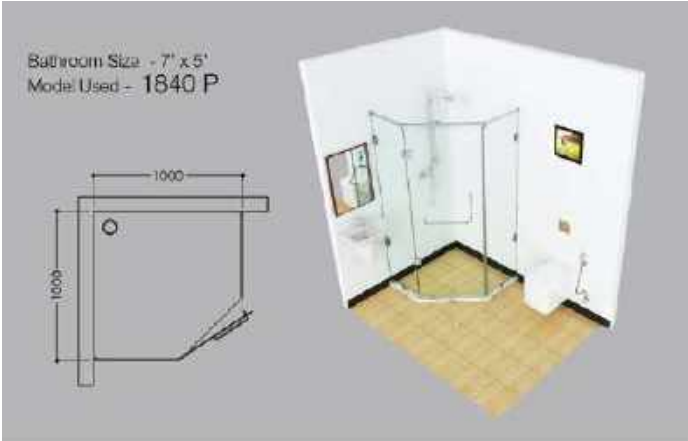

Knob

Plastic Parts

Roller

Jaquar Shower Enclosure For Every Bathroom

Bathroom Concepts with Jaquar Shower Enclosures

Ritz Collection

Ritz - A luxurious new series of shower enclosures from Jaquar for premium bathrooms. Created with an aesthetic that takes inspiration from the angularity of high-quality glass panels and complements with uniquely designed hardware built for years of unmatched performance. Choose from 9 exclusive options to add a new dimension to your bathroom.