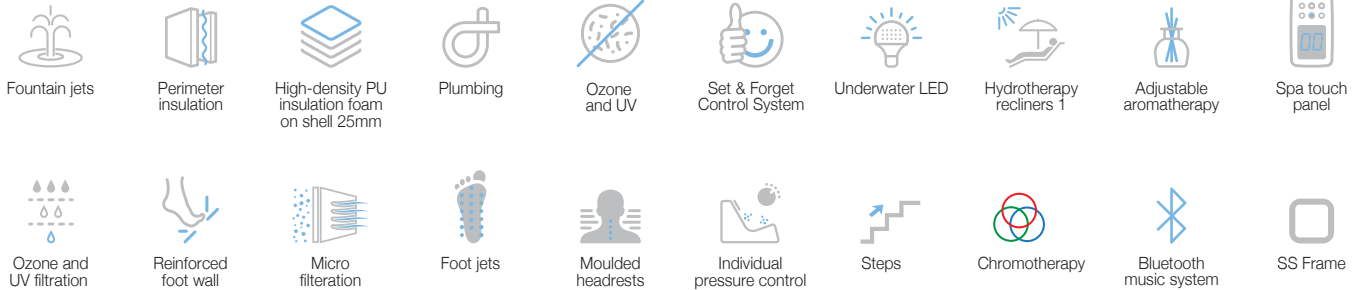

Key features