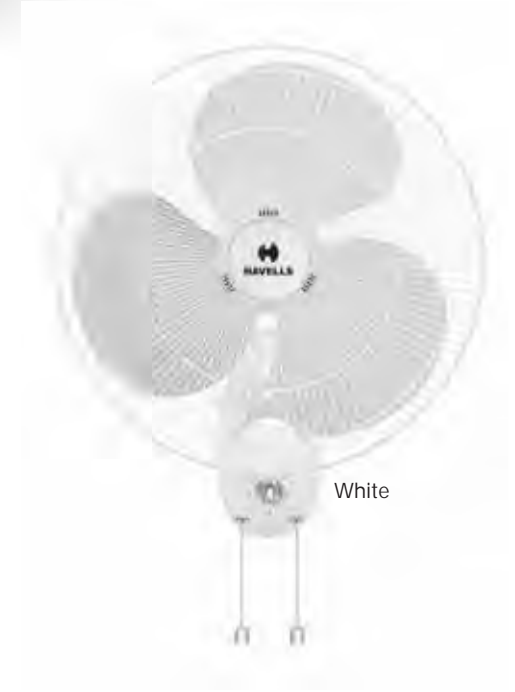

# Sameera

Pull cord for Speed & Oscillation

- Elegant looks
- High Air Delivery
- Attractive colour combinations

Grey

White

STAR RATING	SWEEP	POWER INPUT	SPEED	AIR DELIVERY
NA	400 mm	55 W	1350 r/min	65 m <sup>3</sup> /min