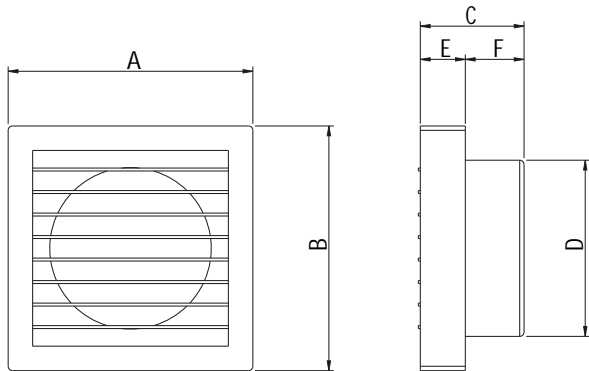

## VENTILAIR DXW

- Modern design, fashionable & elegant look
- Ideal for mounting on glass window & wood panels

Sweep	A	B	C	D	E	F
100 mm	150 mm	150 mm	81 mm	97 mm	35 mm	46 mm
150 mm	208 mm	208 mm	106 mm	146 mm	46 mm	60 mm