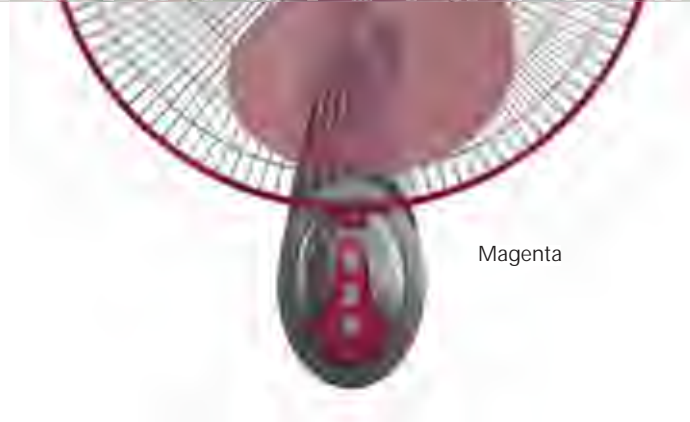

# Platina bl dc

Magenta

**BLDC INVERTER TECHNOLOGY**

- Sturdy and well built design
- High performance motor for better air delivery
- Smooth oscillation
- Aerodynamically designed & balanced heavy duty PP blades