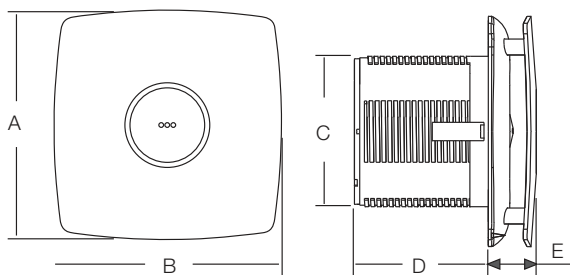

Vento Jet

Inox

- Brushed steel finish
- Modular concept
- High suction capacity
- Silent operation
- Wall, ceiling and glass mounting
- Removable screwless front for easy cleaning