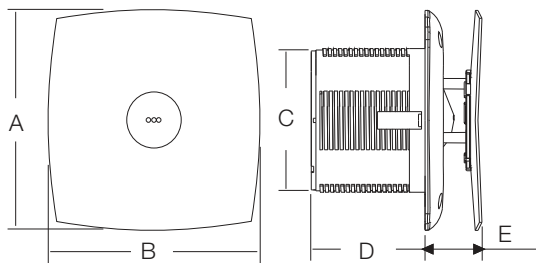

Vento Jet

Auto Inox

- Brushed steel finish
- Automatic front shutter
- High suction capacity
- Silent operation
- Wall, ceiling and glass mounting
- Removable screwless front for easy cleaning

Unique Automatic Shutter