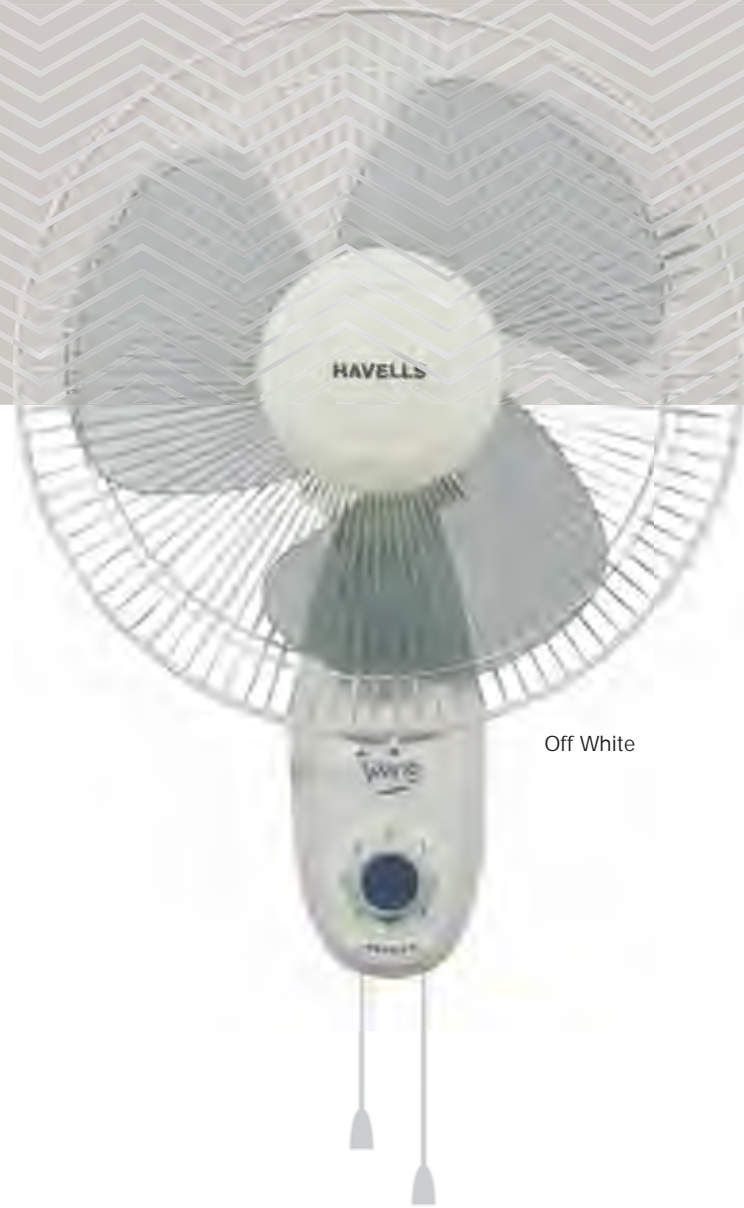

# Swing

Pull cord for Speed & Oscillation

- Elegantly designed fan base
- Pull cord control for speed & oscillation On-Off
- Aerodynamically designed balanced blades

Off White

STAR RATING	SWEEP	Variant	POWER INPUT	SPEED	AIR DELIVERY
NA	300 mm	Normal Speed	50 W	1350 r/min	55 m <sup>3</sup> /min
	400 mm	Normal Speed	55 W	1350 r/min	65 m <sup>3</sup> /min