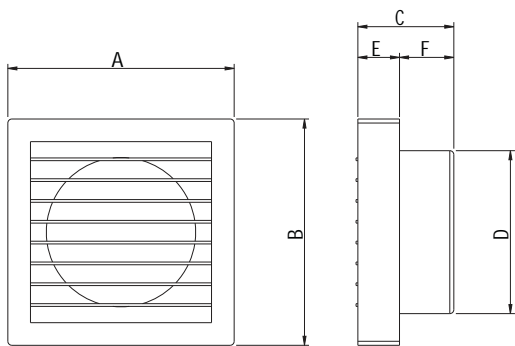

Sweep	A	B	C	D	E	F
150 mm	208 mm	208 mm	120 mm	146 mm	58 mm	62 mm

Sweep	Power Input	Speed	Air Delivery	Rated Voltage	Rated Frequency	Noise Level
150 mm	25 W	1760 r/min (RPM)	300 m³/h	220 V-240 V	50 Hz	45 dB

Note: Also available with thermally operated automatic shutter (DX-WT)