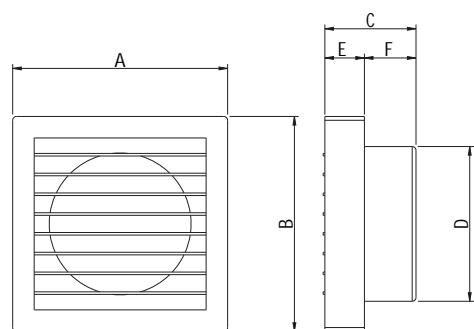

## DXW CELSO

- Modern looks and sleek design for easy fitting
- Ideal for mounting on glass
- Pull cord for fan switch on-off and shutter open-close
- Shutter to prevent entry of insects, pest and rodents