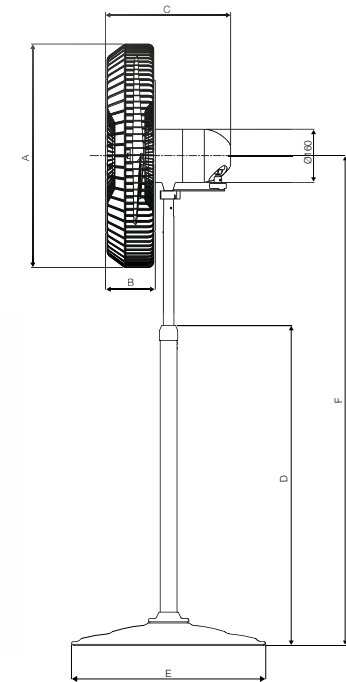

Technical Specifications:

Sweep	Volt (V)	Frequency (Hz)	Power Consumption	Speed r/min (RPM)	Phase	Air Del. m³/min	No. of blades	No. of Speeds	Noise Level dB
450 mm Pedestal	230 V	50 Hz	100 W	1440 r/min	1 Phase	150 m³/min	3 N	3	62 dB
600 mm Pedestal	230 V	50 Hz	180 W	1440 r/min	1 Phase	280 m³/min	3 N	1	72 dB
750 mm Pedestal	230 V	50 Hz	235 W	1400 r/min	1 Phase	300 m³/min	3 N	1	75 dB