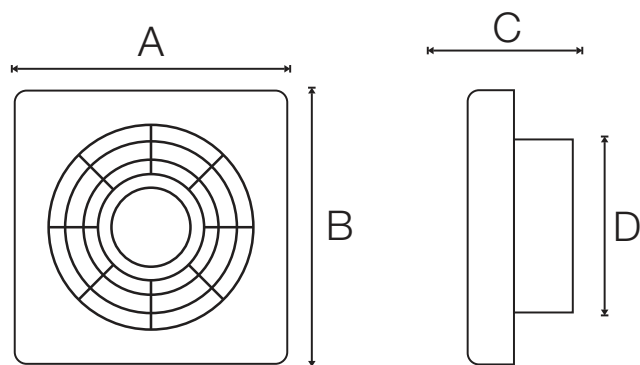

Sweep	A	B	C	D
150 mm	165 mm	165 mm	115 mm	68 mm

Sweep	Power Input	Speed	Air Delivery	Rated Voltage	Rated Frequency	Noise Level
150 mm	25 W	2000 r/min (RPM)	250 m³/h	220 V-240 V	50 Hz	45 dB