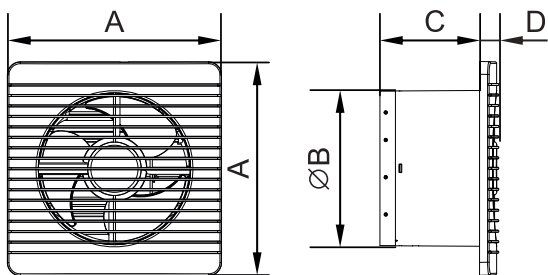

Sweep	A	B	C	D	Cut out space for installation $\varnothing A$
150 mm	200 mm	147 mm	93.5 mm	18 mm	153 mm
200 mm	250 mm	180 mm	128 mm	11 mm	184 mm

Sweep	Power Input	Speed	Air Delivery	Rated Voltage	Rated Frequency	Noise Level
150 mm	5 W	1760 r/min (RPM)	180 m³/h	220 V-240 V	50 Hz	40 dB
200 mm	6 W	1760 r/min (RPM)	252 m³/h	220 V-240 V	50 Hz	40 dB