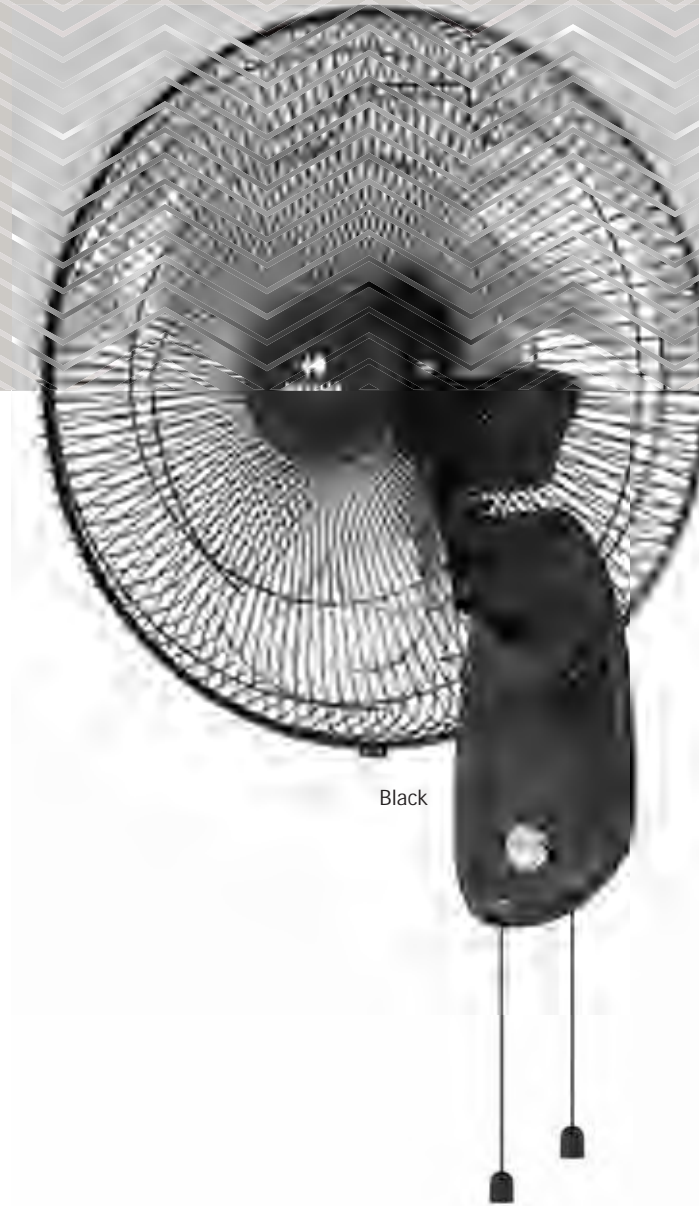

## Girik Neo

Pull cord for Speed & Oscillation

- Wider oscillation
- Rust free Aluminium blades
- Powerful motor for high air delivery
- Pull cord control for speed & oscillation

STAR RATING	SWEEP	POWER INPUT	SPEED	AIR DELIVERY
NA	400 mm	55 W	1350 r/min	65 m <sup>3</sup> /min