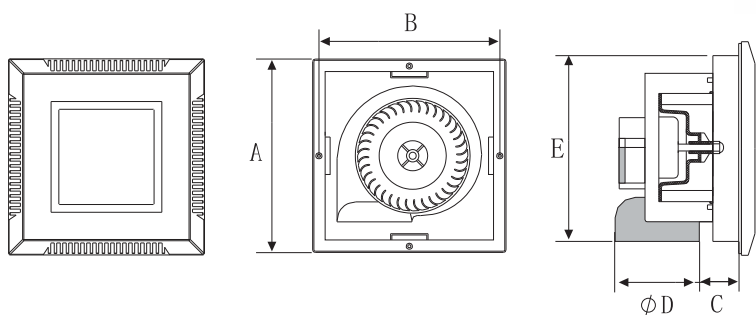

Sweep	A	B	C	D	E
130 mm	264 mm	242 mm	33.5 mm	97 mm	228 mm

Sweep	Power Input	Speed	Air Delivery	Rated Voltage	Rated Frequency	Noise Level
130 mm	24 W	1200 r/min (RPM)	150 m³/h	220 V-240 V	50 Hz	42 dB