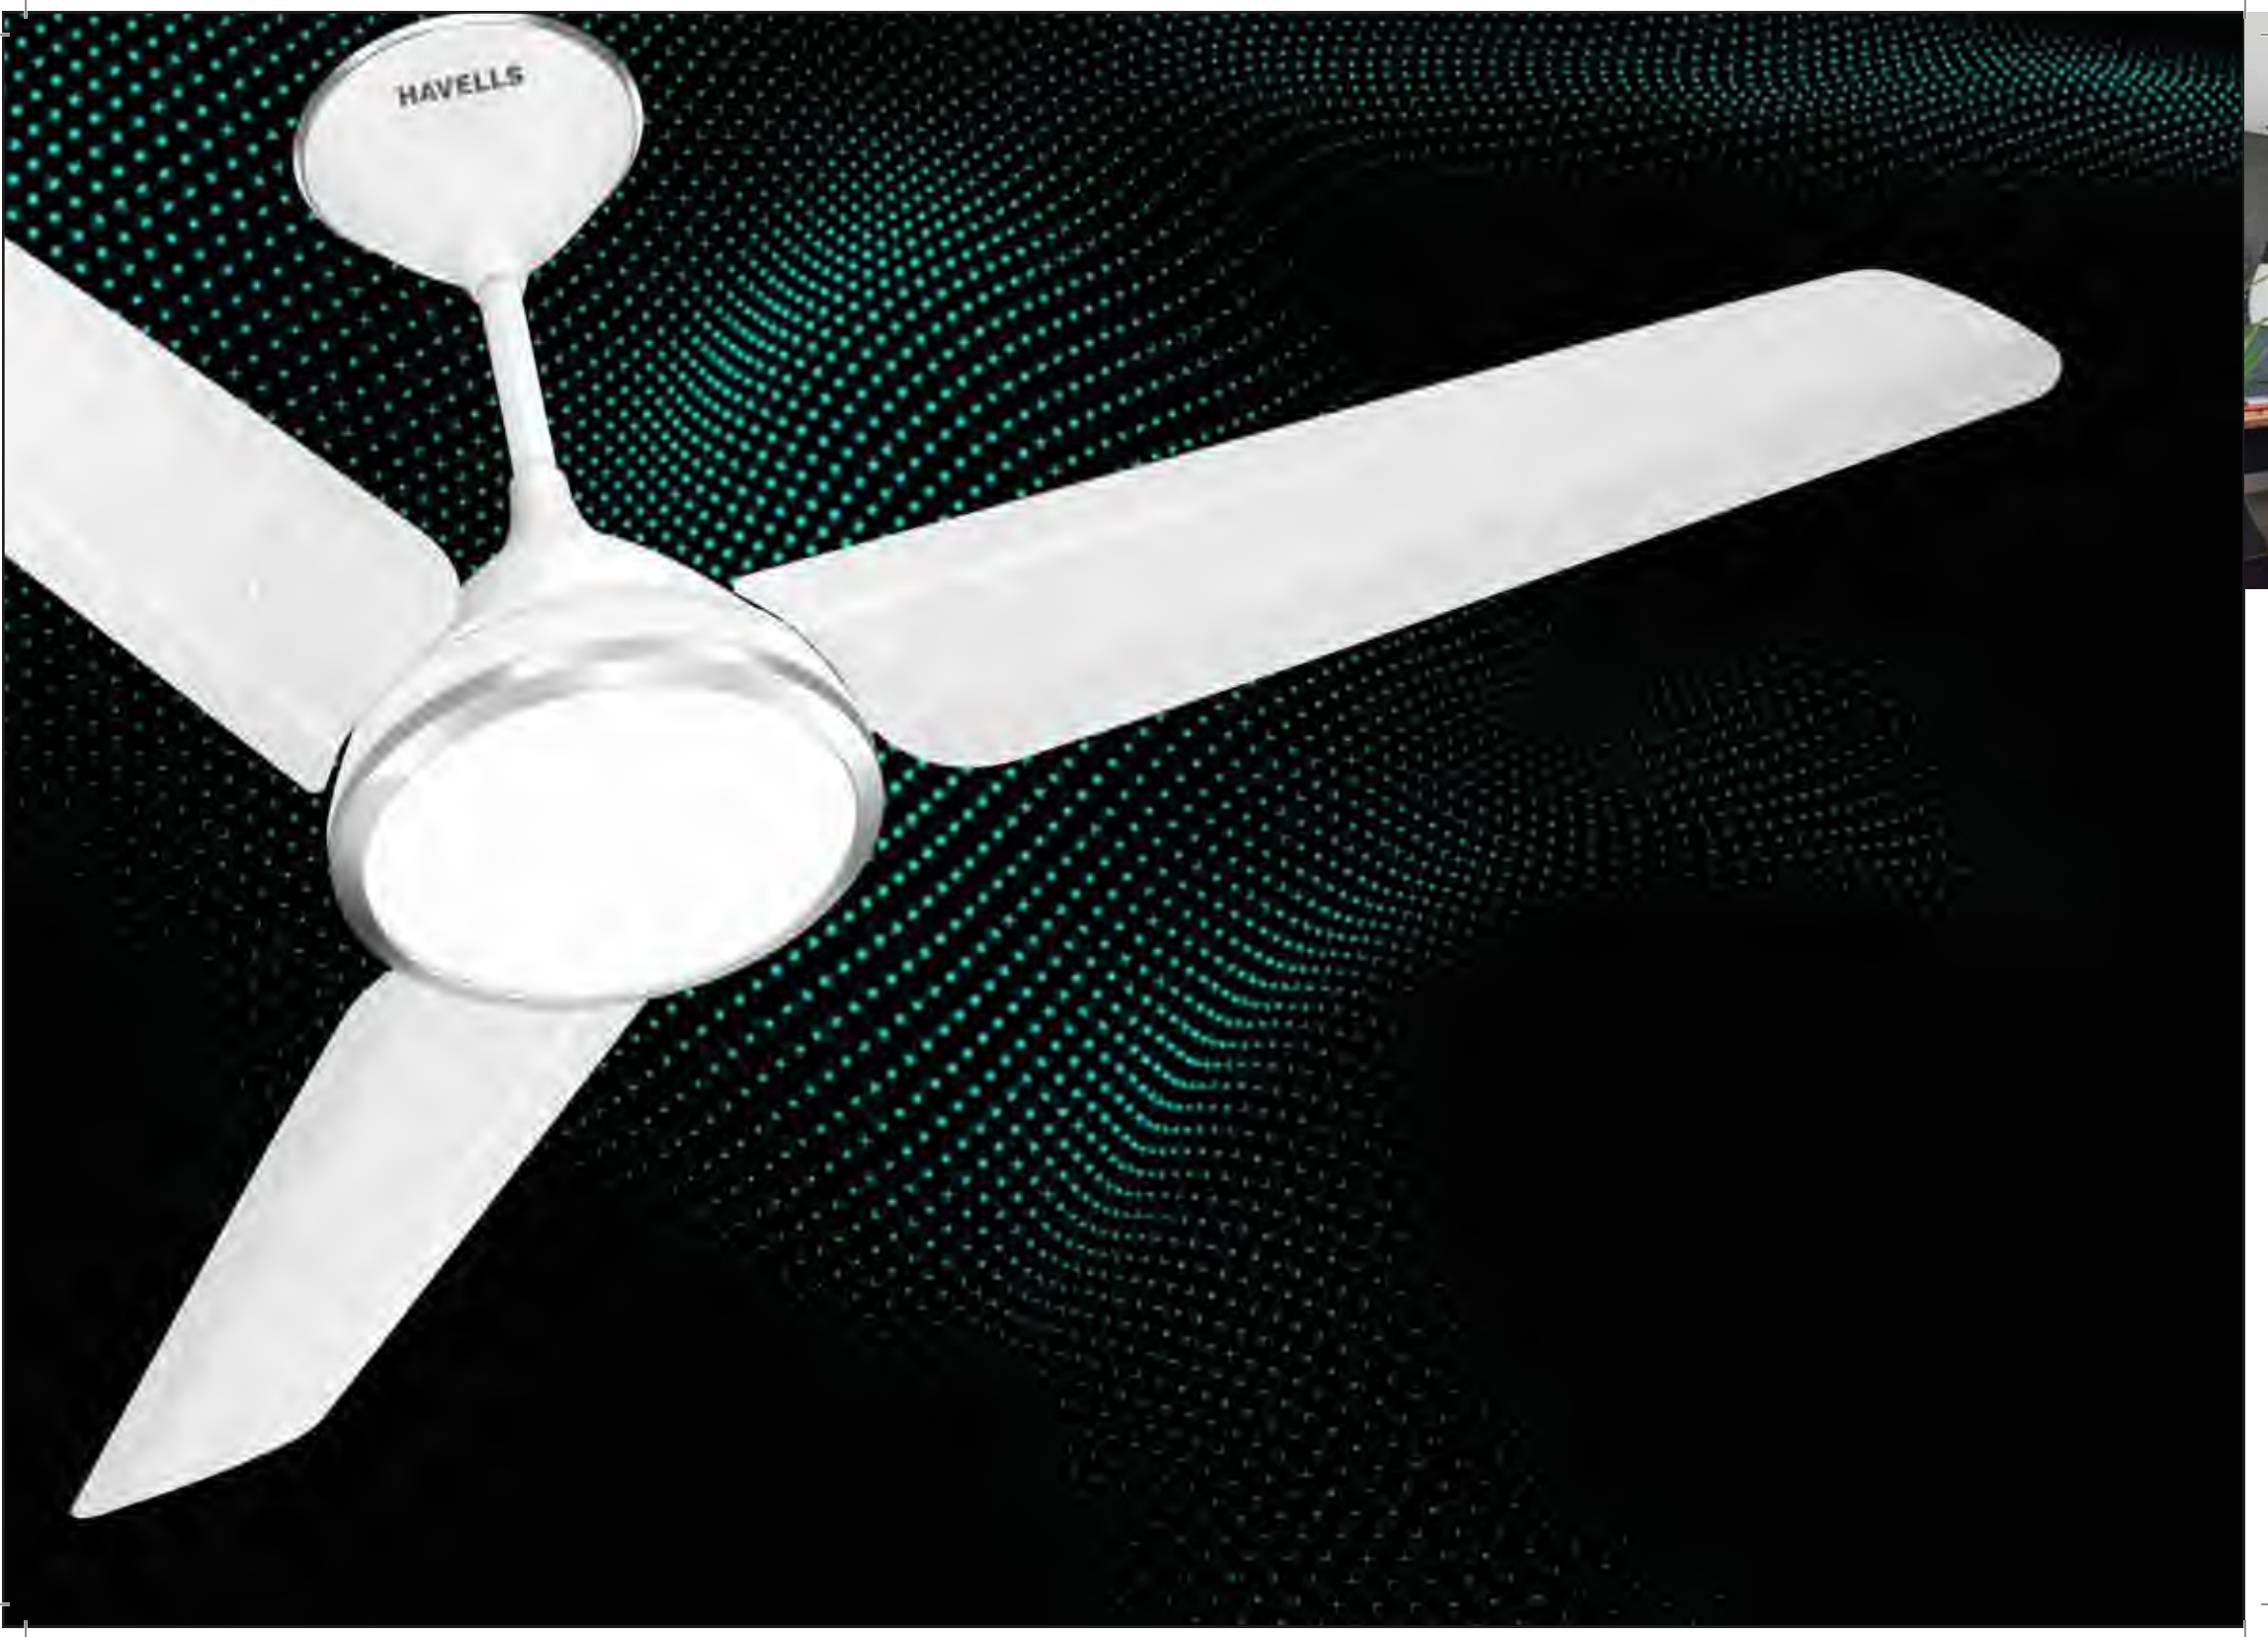

Antique Copper

- Ambience LED Undelight with Color change Tech
- Superior Air Delivery & Silent Operation
- All Direction-Sensing RF Remote

STAR RATING	SWEEP	POWER INPUT	SPEED	AIR DELIVERY
NA	1320 mm	82 W	300 r/min	260 m <sup>3</sup> /min