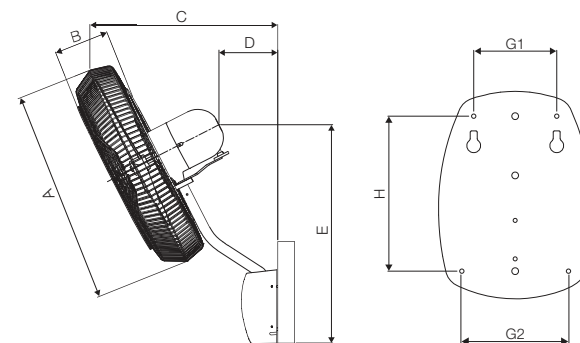

Air delivery measurement at a distance of 6 times blade sweep from the fan.
Built-in regulators available only for 450 mm sweep.
Conforming to IS: 2997-1964.

Tolerance on ratings (As per IS 2997-1964)
Speed -10%
Power +10%
Air Delivery -10%

* Design/Specifications may vary without notice due to continuous technology up-gradation.