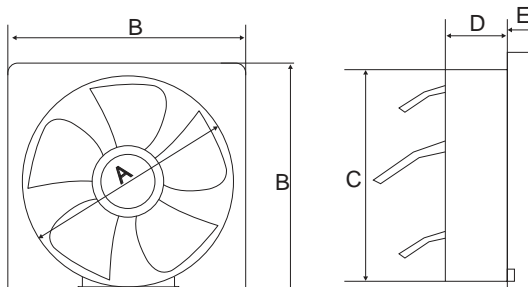

Sweep	A	B	C	D	E
150 mm	150 mm	241 mm	172 mm	73 mm	50 mm
200 mm	200 mm	298 mm	240 mm	90 mm	40 mm
250 mm	250 mm	348 mm	290 mm	90 mm	48 mm

Sweep	Power Input	Speed	Air Delivery	Rated Voltage	Rated Frequency	Noise Level
150 mm	25 W	1350 r/min (RPM)	280 m³/h	220 V-240 V	50 Hz	40 dB
200 mm	32 W	1350 r/min (RPM)	520 m³/h	220 V-240 V	50 Hz	45 dB
250 mm	35 W	1200 r/min (RPM)	860 m³/h	220 V-240 V	50 Hz	48 dB