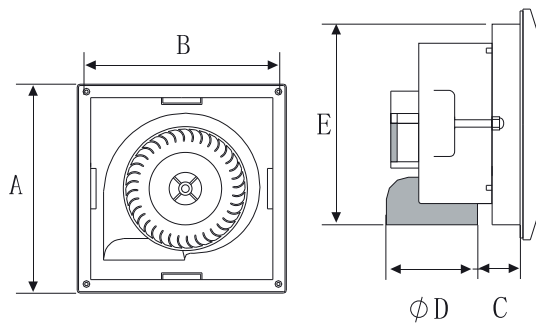

Sweep	A	B	C	D	E
100 mm	235 mm	213 mm	30 mm	95 mm	200 mm

Sweep	Power Input	Speed	Air Delivery	Rated Voltage	Rated Frequency	Noise Level
100 mm	26 W	1400 r/min (RPM)	74 m³/h	220 V-240 V	50 Hz	45 dB