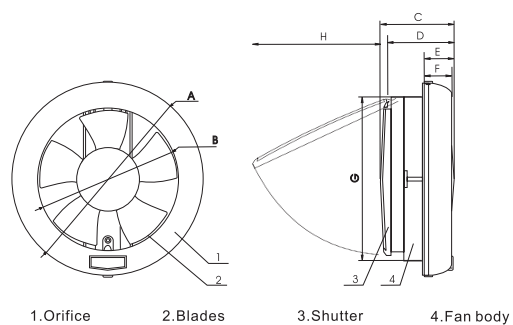

Sweep	A	B	C	D	E	F	G	H
150 mm	210 mm	150 mm	80 mm	72 mm	35 mm	32 mm	180 mm	142 mm

Sweep	Power Input	Speed	Air Delivery	Rated Voltage	Rated Frequency	Noise Level
150 mm	25 W	1800 r/min (RPM)	300 m³/h	220 V-240 V	50 Hz	45 dB