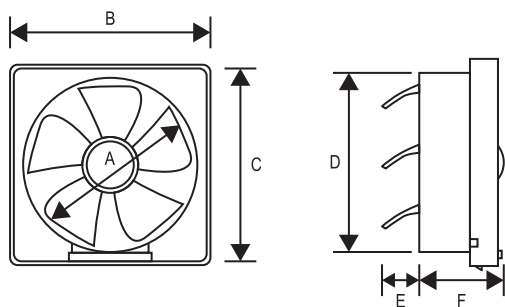

Sweep	A	B	C	D	E	F
150 mm	150 mm	244 mm	212 mm	191 mm	65 mm	125 mm
200 mm	200 mm	294 mm	262 mm	241 mm	70 mm	101 mm
250 mm	250 mm	344 mm	312 mm	291 mm	69 mm	115 mm

Sweep	Power Input	Speed	Air Delivery	Rated Voltage	Rated Frequency	Noise Level
150 mm	24 W	1370 r/min (RPM)	270 m³/h	220 V-240 V	50 Hz	40 dB
200 mm	28 W	1350 r/min (RPM)	500 m³/h	220 V-240 V	50 Hz	45 dB
250 mm	36 W	1300 r/min (RPM)	800 m³/h	220 V-240 V	50 Hz	48 dB