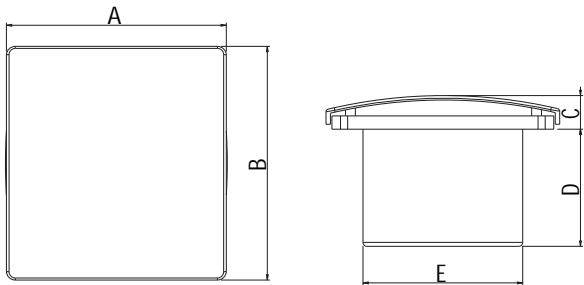

Sweep	A	B	C	D	E
150 mm	194 mm	194 mm	148 mm	124 mm	34 mm