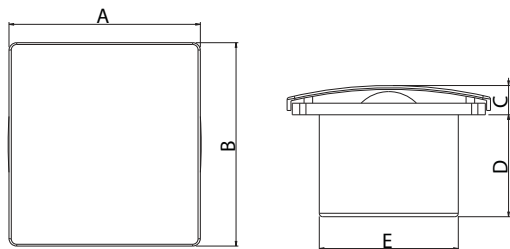

Sweep	A	B	C	D	E
100 mm	150 mm	150 mm	27 mm	72 mm	98 mm
150 mm	200 mm	200 mm	28 mm	94 mm	145 mm