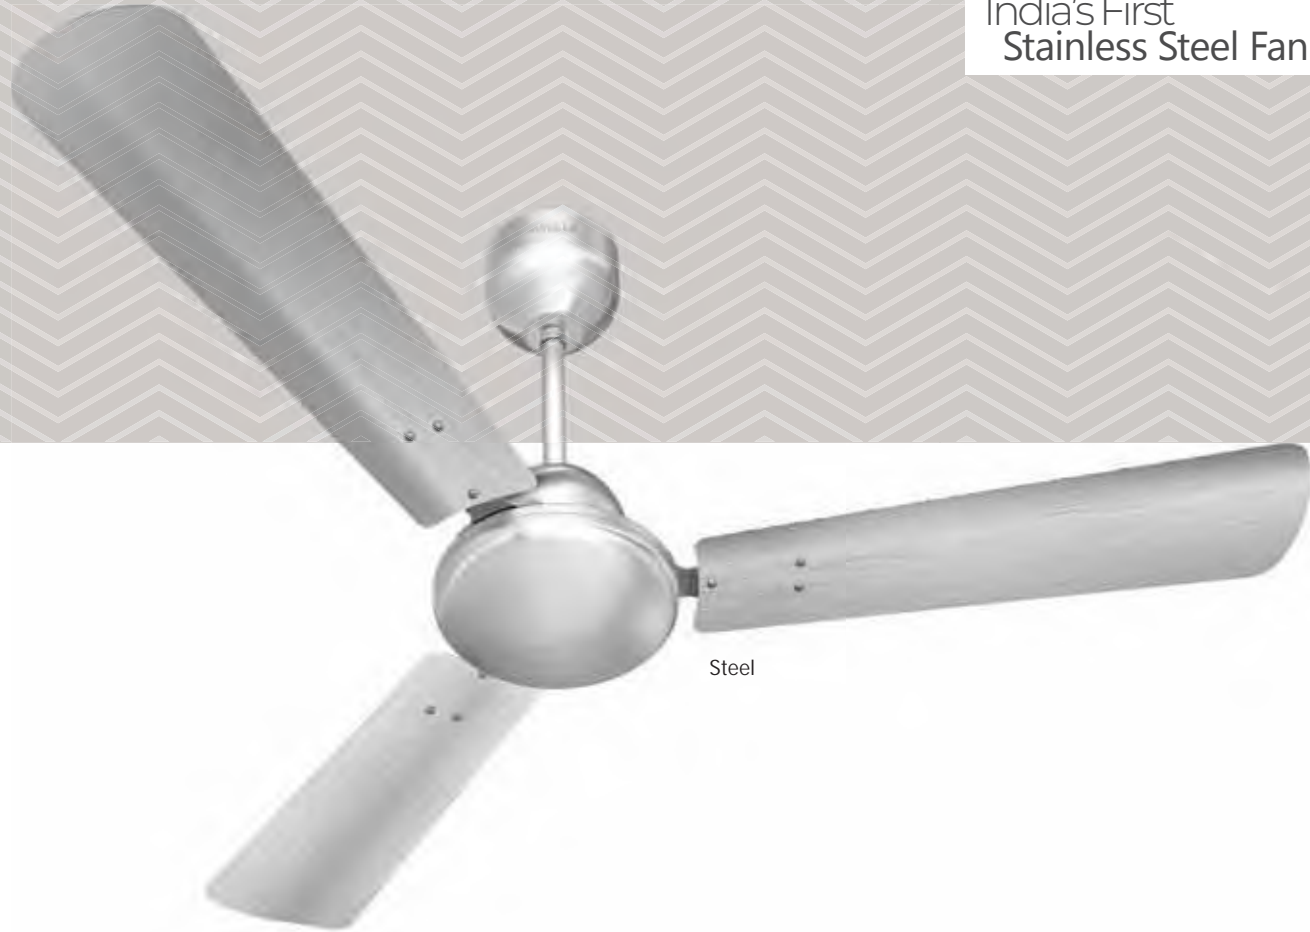

## Fan-ta-Steel

Steel

- Premium Rust-Free Stainless Steel
- Wider Blades for High Air Delivery

STAR RATING	SWEEP	POWER INPUT	SPEED	AIR DELIVERY
	1200 mm	52 W	350 r/min	215 m <sup>3</sup> /min