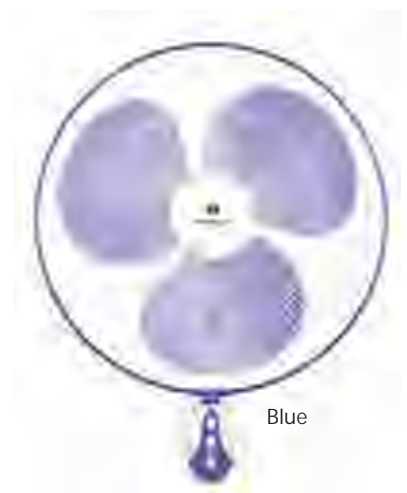

Yellow

Blue

STAR RATING	SWEEP	POWER INPUT	SPEED	AIR DELIVERY
	400 mm	28 W	1350 r/min	65 m³/min