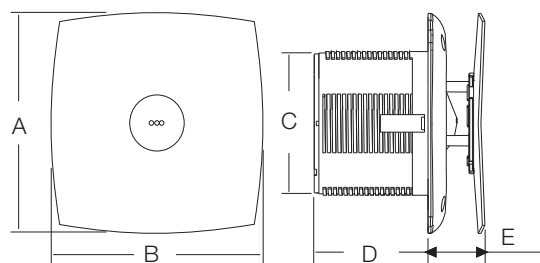

# Vento Jet

Auto

- Off-white color
- Automatic front shutter
- High suction capacity
- Silent operation
- Wall, ceiling and glass mounting
- Removable screwless front for easy cleaning

Sweep	A	B	C	D	E
100 mm	150 mm	150 mm	98 mm	89.5 mm	31 mm
150 mm	194 mm	194 mm	148 mm	124 mm	38 mm