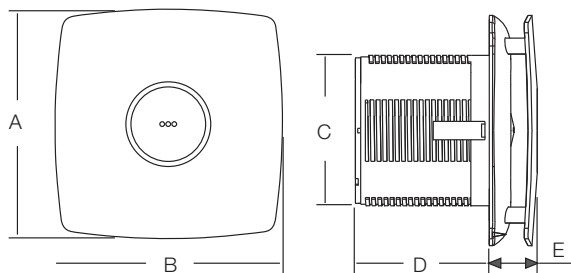

Sweep	A	B	C	D	E
100 mm	150 mm	150 mm	98 mm	98.5 mm	38 mm
150 mm	194 mm	194 mm	148 mm	124 mm	34 mm

Sweep	Power Input	Speed	Air Delivery	Rated Voltage	Rated Frequency	Noise Level
100 mm	15 W	2500 r/min (RPM)	98 m³/h	220 V-240 V	50 Hz	38 dB
150 mm	25 W	2200 r/min (RPM)	320 m³/h	220 V-240 V	50 Hz	42 dB