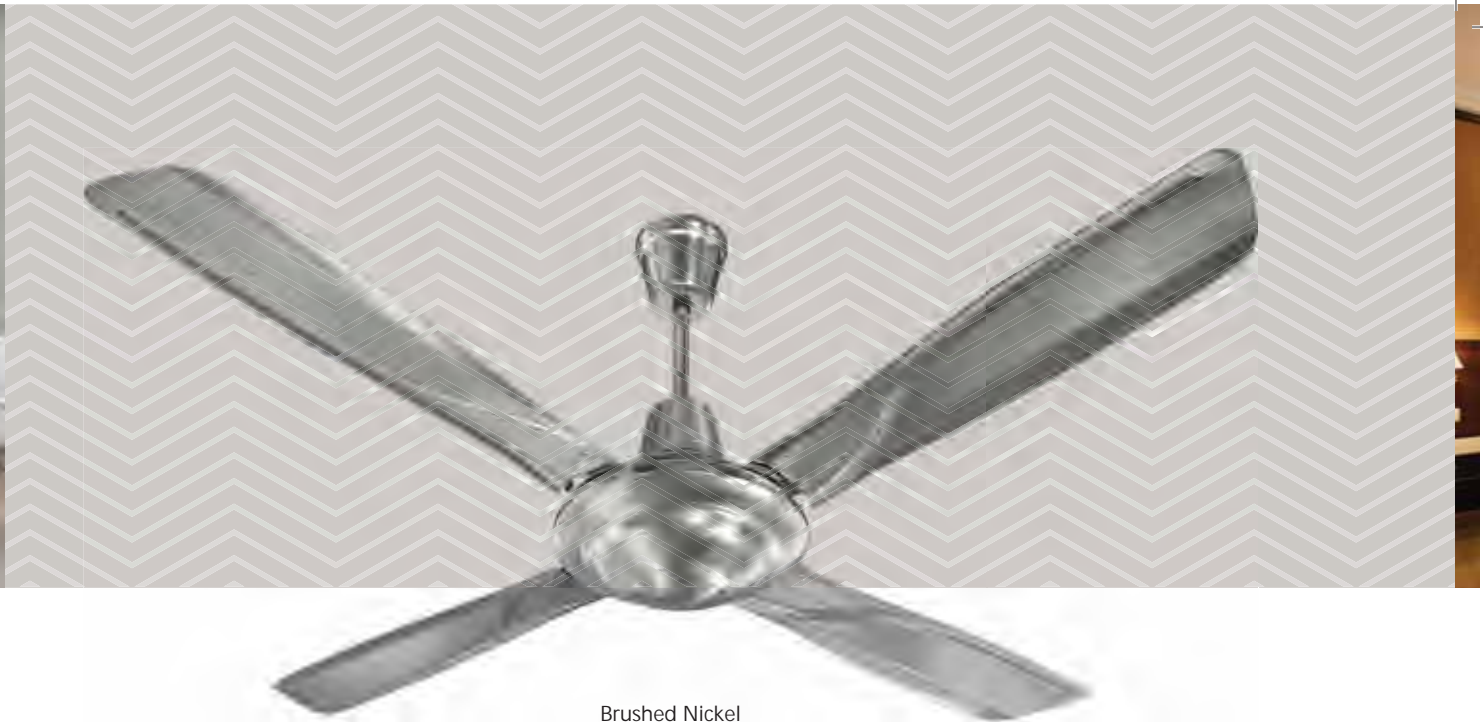

Brushed Nickel