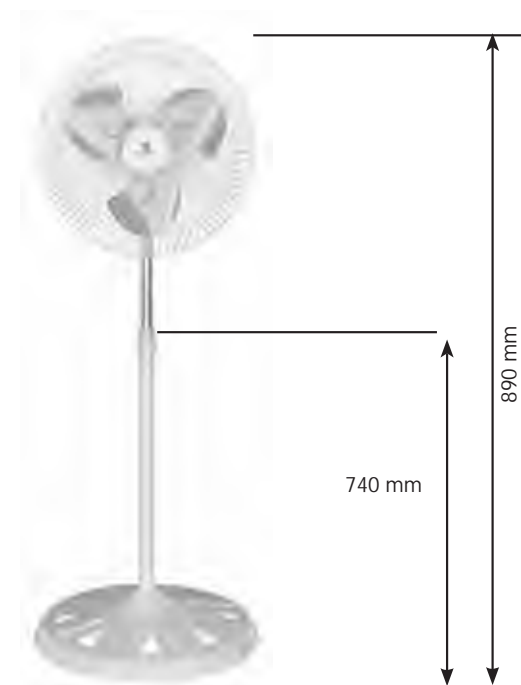

Mini HS

- Three step speed control
- Aluminium blades for high air flow
- Smooth oscillation & wider area coverage

STAR RATING	SWEEP	POWER INPUT	SPEED	AIR DELIVERY
NA	250 mm	50 W	2000 r/min	55 m³/min