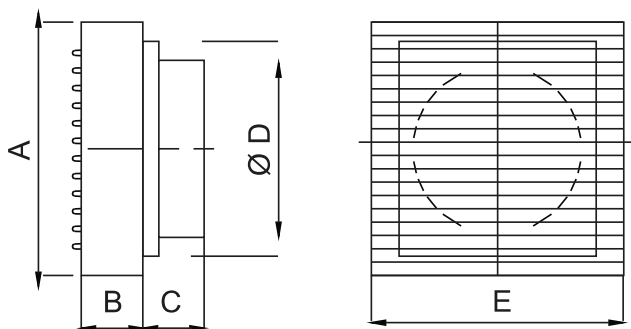

Sweep	A	B	C	D	E
150 mm	208 mm	21 mm	90 mm	150 mm	208 mm
200 mm	255 mm	22 mm	90 mm	200 mm	255 mm

Sweep	Power Input	Speed	Air Delivery	Rated Voltage	Rated Frequency	Noise Level
150 mm	22 W	2000 r/min (RPM)	280 m³/h	220 V-240 V	50 Hz	50 dB
200 mm	35 W	1800 r/min (RPM)	500 m³/h	220 V-240 V	50 Hz	50 dB