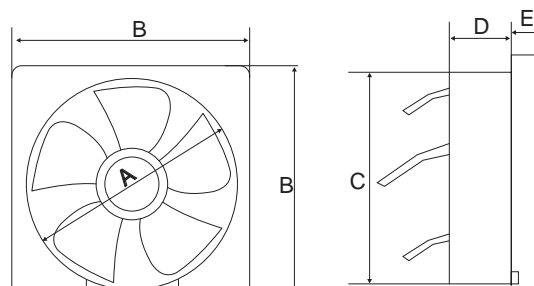

Sweep	A	B	C	D	E
150 mm	150 mm	241 mm	172 mm	73 mm	50 mm
200 mm	200 mm	298 mm	240 mm	90 mm	40 mm

Sweep	Power Input	Speed	Air Delivery	Rated Voltage	Rated Frequency	Noise Level
150 mm	30 W	2300 r/min (RPM)	600 m³/h	220 V-240 V	50 Hz	60 dB
200 mm	65 W	2000 r/min (RPM)	850 m³/h	220 V-240 V	50 Hz	60 dB