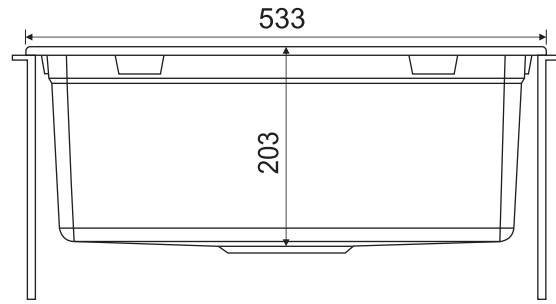

## Installation

Top Mount

Under Mount

Flush Mount

Dimensions: 21 x 18 inch / 533mm x 475 mm

Bowl Size: 468 mm x 391 mm x 203mm

Carbon Black

114.0519.577