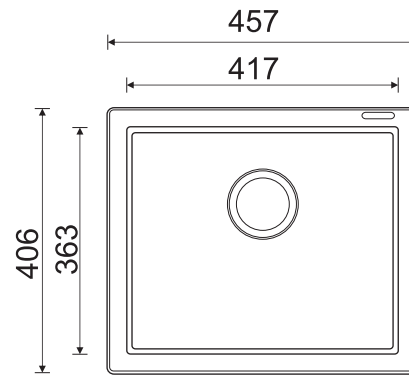

## Installation

Top Mount

Under Mount

Flush Mount

Dimensions: 18 x 16 inch / 457mm x 406 mm

Bowl Size: 417 mm x 363 mm x 203mm

	FUN CODE	FUN DESCRIPTION	MRP
	114.0596.027	EURODOMO 610-42 3 1/2" WWK NTH C. Black	8390
	114.0596.030	EURODOMO 610-42 3 1/2" WWK NTH Coffee	7390
	114.0596.043	EURODOMO 610-42 3 1/2" WWK NTH T. Silver	8390
	114.0596.047	EURODOMO 610-42 3 1/2" WWK NTH Graphite	8390
	114.0596.048	EURODOMO 610-42 3 1/2" WWK NTH D. Brown	8390
	114.0596.049	EURODOMO 610-42 3 1/2" WWK NTH Platinum	8390