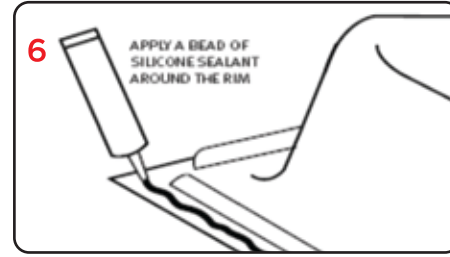

With sink in the upside down position, place a continuous and generous bead of silicone sealant around the entire perimeter of the rim. This serves as a watertight seal.