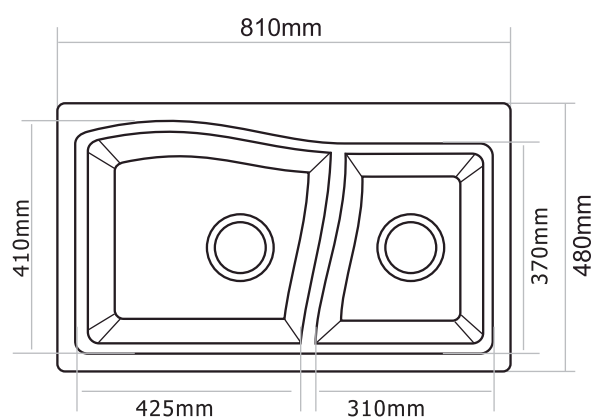

## Installation

Top Mount

Under Mount

Flush Mount

Dimensions: 32 x 19 inch / 810 mm x 480 mm

Bowl 1 Size: 425 mm x 410 mm x 200 mm

Bowl 2 Size: 310 mm x 370 mm x 220 mm

Coffee