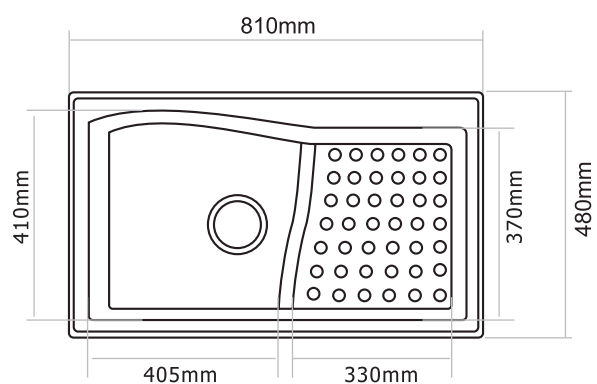

## Installation

Top Mount

Under Mount

Flush Mount

Dimensions: 32 x 19 inch / 810 mm x 480 mm

Bowl 1 Size: 405 mm x 410 mm x 225 mm

Bowl 2 Size: 330 mm x 370 mm x 110 mm

Coffee