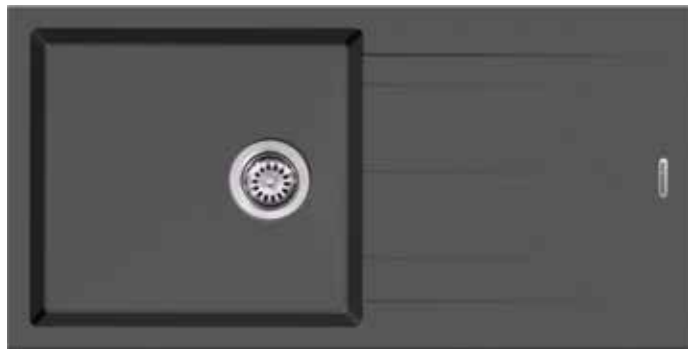

## Installation

Top Mount

Under Mount

Flush Mount

Dimensions: 40 x 20 inch / 1000 mm x 500 mm

Bowl Size: 480 mm x 430mm x 230mm

Carbon Black

Coffee