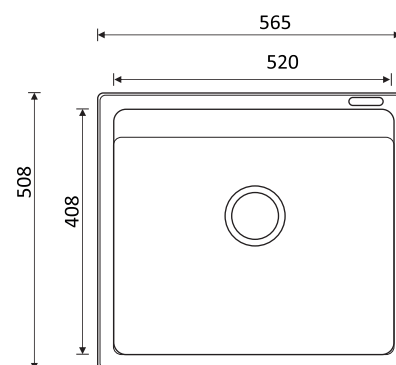

## Installation

Top Mount

Under Mount

Flush Mount

Dimensions: 22 x 20 inch / 565 mm x 520 mm

Bowl Size: 520 mm x 408 mm x 200mm

Coffee

Titanium Silver