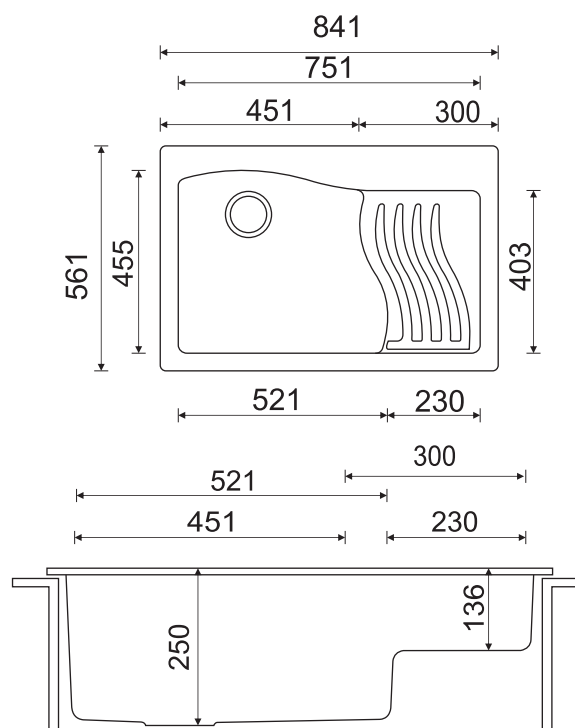

## Installation

Top Mount

Under Mount

Flush Mount

Dimensions: 33 x 22 inch / 841 mm x 561 mm

1st Bowl Size: 451-521 mm x 455mm x 250mm

2nd Bowl Size: 300-230 mm x 403mm x 136mm

Carbon Black