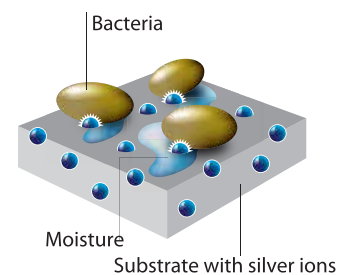

Other popular acrylic granite sinks use the 3D methodology, which means that the quartz is spread more evenly throughout the material.

Other Popular Brand Core Section

Even distribution of particles means the substrate is soft and can be more easily damaged by scratches, abrasion or chemicals.

## DESIGN & INTERACTION:

Neutral COLOUR Options :

- Pallet to match Interiors layouts of all types
- Higher aesthetic appeal.

**Decorative shape with clear Geometries.**

It distinguishes itself through the drainer pattern and the stainless steel coupler. The minimal radius of the corners gives contemporary feel to the sink while ensuring ease of cleaning after use. Thanks to the large bowl, it is possible to accommodate a larger number of dirty vessels and dishes.

The silver ion locates the bacteria via the moisture and deactivates it.