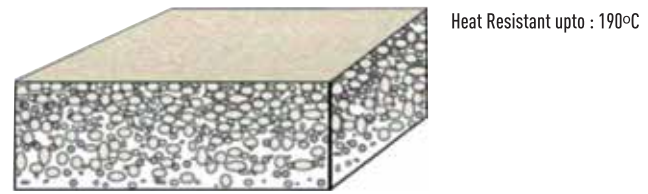

Other Popular Brand Core Section

Even distribution of particles means the substrate is soft and can be more easily damaged by scratches, abrasion or chemicals.

DESIGN & INTERACTION:

Neutral COLOUR Options :

- Pallet to match Interiors layouts of all types
- Higher aesthetic appeal.