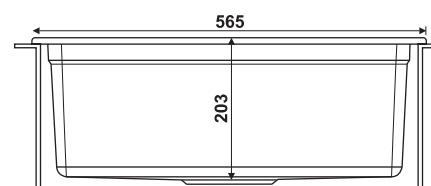

## Installation

Top Mount

Under Mount

Flush Mount

Dimensions: 22 x 20 inch / 565 mm x 520 mm

Bowl Size: 520 mm x 408 mm x 200mm

Coffee

Titanium Silver