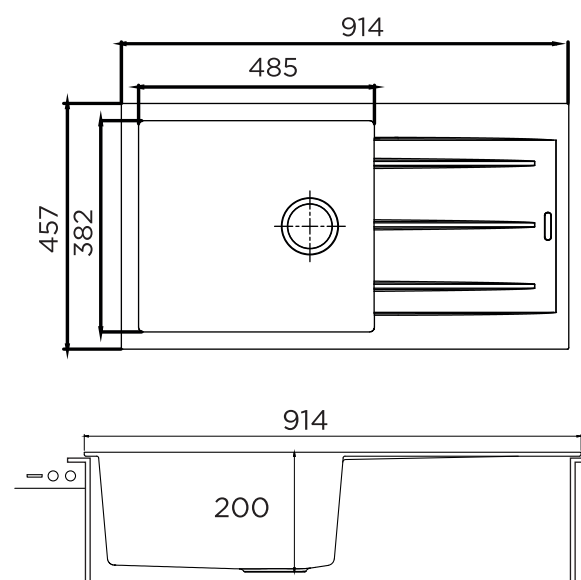

## Installation

Top Mount

Under Mount

Flush Mount

Dimensions: 36 x 18 inch / 914mm x 457 mm

Bowl Size: 485mm x 382mm x 200mm

Carbon Black

Coffee