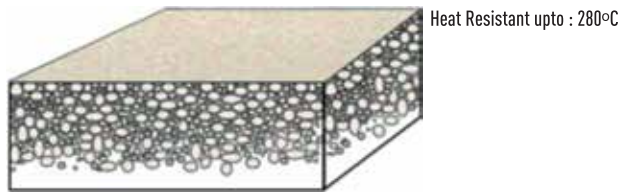

ADVANTAGES OF EUROSTONE:

Eurostone is a Hard Face Acrylic Granite, this means that the working surface of the sink has a very high density of quartz particles.

Eurostone Core Section

High density of particles means the substrate is hard and is highly resistant to scratches, abrasion and chemicals.

Other popular acrylic granite sinks use the 3D methodology, which means that the quartz is spread more evenly throughout the material.