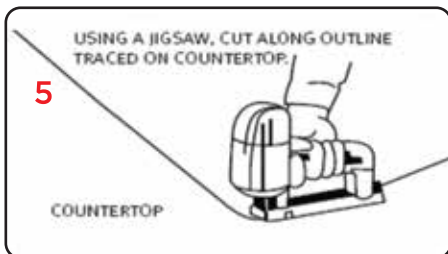

Using a jigsaw, cut along the inside line to cut the opening in the countertop.