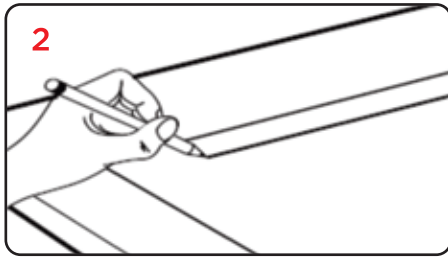

## Installation of the sink preparing a new countertop

Trace the sink outline on the countertop (do not cut along this line).

Draw a line 1 cm inside the sink outline.

Measure the cut-out line you just drew and compare to all dimensions (double check)