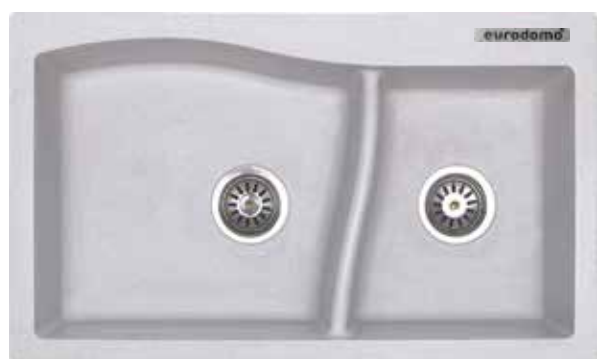

## Installation

Top Mount

Under Mount

Flush Mount

Dimensions: 32 x 19 inch / 810 mm x 480 mm

Bowl 1 Size: 425 mm x 410 mm x 200 mm

Bowl 2 Size: 310 mm x 370 mm x 220 mm

Coffee