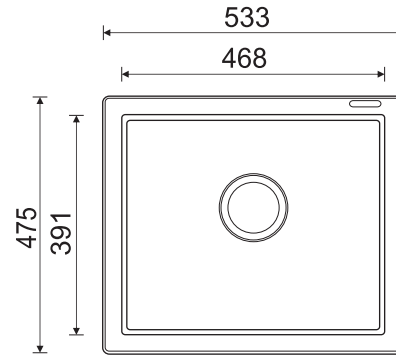

## Installation

Top Mount

Under Mount

Flush Mount

Dimensions: 18 x 16 inch / 457mm x 406 mm

Bowl Size: 417 mm x 363 mm x 203mm

	FUN CODE	FUN DESCRIPTION	MRP
	114.0596.027	EURODOMO 610-42 3 1/2" WWK NTH C. Black	8390
	114.0596.030	EURODOMO 610-42 3 1/2" WWK NTH Coffee	7390
	114.0596.043	EURODOMO 610-42 3 1/2" WWK NTH T. Silver	8390
	114.0596.047	EURODOMO 610-42 3 1/2" WWK NTH Graphite	8390
	114.0596.048	EURODOMO 610-42 3 1/2" WWK NTH D. Brown	8390
	114.0596.049	EURODOMO 610-42 3 1/2" WWK NTH Platinum	8390

## Installation

Top Mount

Under Mount

Flush Mount

Dimensions: 21 x 18 inch / 533mm x 475 mm

Bowl Size: 468 mm x 391 mm x 203mm

Carbon Black

114.0519.577