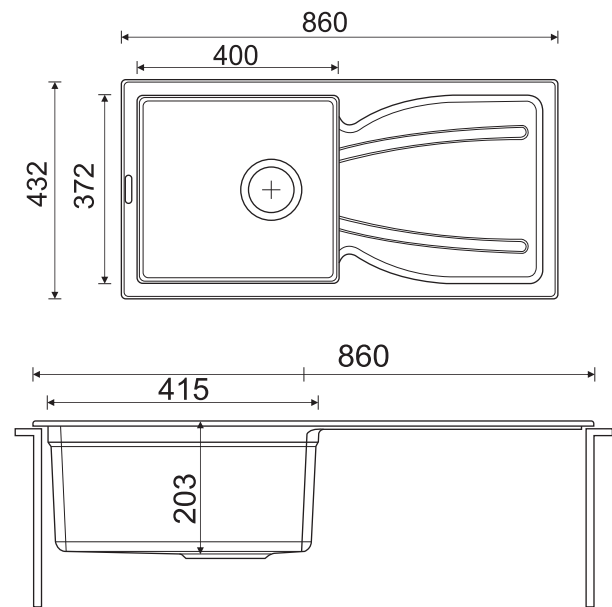

## Installation

Top Mount

Under Mount

Flush Mount

Dimensions: 34 x 17 inch / 860 mm x 432 mm

Bowl Size: 400 mm x 372mm x 203mm

Carbon Black

Coffee