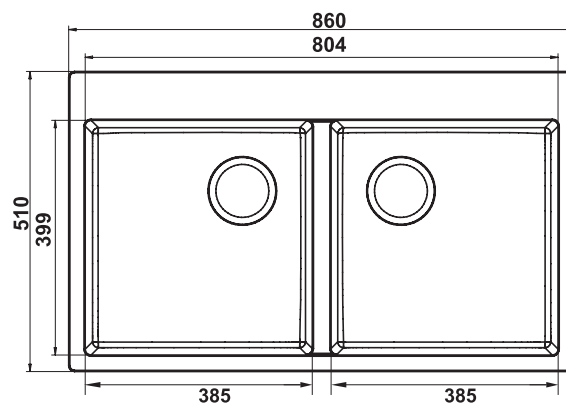

## Installation

Top Mount

Under Mount

Flush Mount

Dimensions: 34 x 20 inch / 860 x mm x 510 mm

Bowl 1 Size: 385 mm x 399 mm x 230 mm

Bowl 2 Size: 385 mm x 399 mm x 230 mm

Coffee