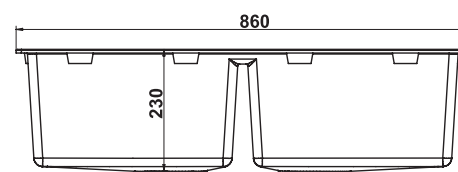

## Installation

Top Mount

Under Mount

Flush Mount

Dimensions: 34 x 20 inch / 860 x mm x 510 mm

Bowl 1 Size: 385 mm x 399 mm x 230 mm

Bowl 2 Size: 385 mm x 399 mm x 230 mm

Coffee