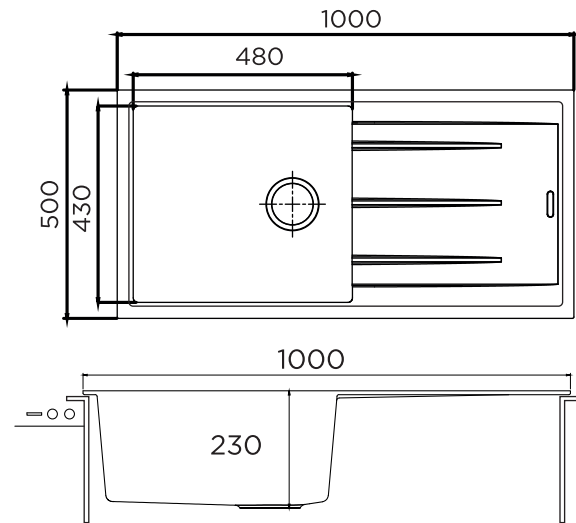

## Installation

Top Mount

Under Mount

Flush Mount

Dimensions: 40 x 20 inch / 1000 mm x 500 mm

Bowl Size: 480 mm x 430mm x 230mm

Carbon Black

Coffee