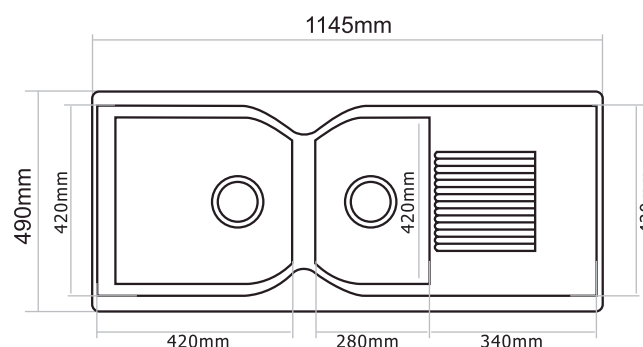

## Installation

Top Mount

Under Mount

Flush Mount

Dimensions: 45 x 20 inch / 1145 mm x 490 mm

Bowl 1 Size: 420 mm x 420 mm x 225 mm

Bowl 2 Size: 280 mm x 420 mm x 225 mm

Coffee