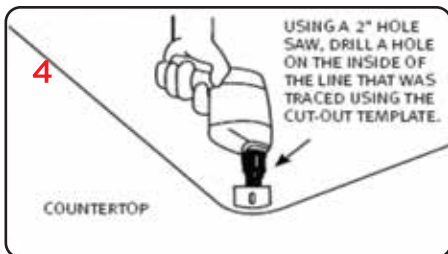

## Installation of the sink preparing a new countertop

Trace the sink outline on the countertop (do not cut along this line).

Draw a line 1 cm inside the sink outline.

Measure the cut-out line you just drew and compare to all dimensions (double check)