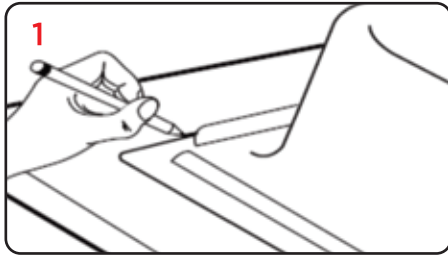

## Installation of the sink preparing a new countertop

Trace the sink outline on the countertop (do not cut along this line).

Draw a line 1 cm inside the sink outline.

Measure the cut-out line you just drew and compare to all dimensions (double check)