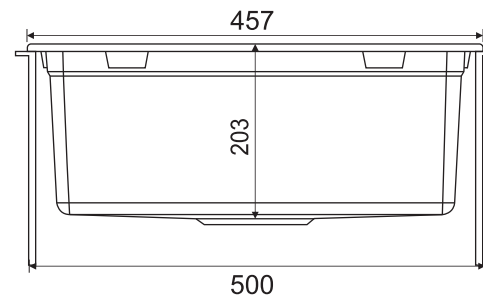

## Installation

Top Mount

Under Mount

Flush Mount

Dimensions: 18 x 16 inch / 457mm x 406 mm

Bowl Size: 417 mm x 363 mm x 203mm

	FUN CODE	FUN DESCRIPTION	MRP
	114.0596.027	EURODOMO 610-42 3 1/2" WWK NTH C. Black	8390
	114.0596.030	EURODOMO 610-42 3 1/2" WWK NTH Coffee	7390
	114.0596.043	EURODOMO 610-42 3 1/2" WWK NTH T. Silver	8390
	114.0596.047	EURODOMO 610-42 3 1/2" WWK NTH Graphite	8390
	114.0596.048	EURODOMO 610-42 3 1/2" WWK NTH D. Brown	8390
	114.0596.049	EURODOMO 610-42 3 1/2" WWK NTH Platinum	8390