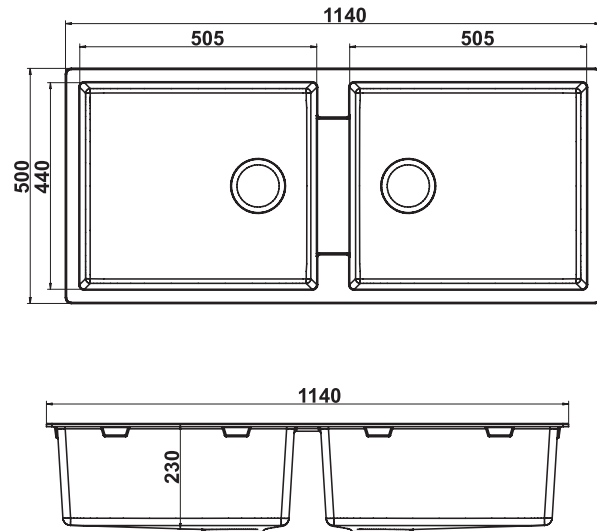

## Installation

Top Mount

Under Mount

Flush Mount

Dimensions: 45 x 20 inch / 1140mm x 505 mm

Bowl Size: 468 mm x 391 mm x 230mm

	FUN CODE	FUN DESCRIPTION	MRP	
	Carbon Black	114.0519.632	EURODOMO 620-116 3 1/2" WWK NTH C. Black	22490
	Coffee	114.0522.340	EURODOMO 620-116 3 1/2" WWK NTH Coffee	21590
	Titanium Silver	114.0522.398	EURODOMO 620-116 3 1/2" WWK NTH T. Silver	22490
	Graphite	114.0522.404	EURODOMO 620-116 3 1/2" WWK NTH Graphite	22490
	Dark Brown	114.0587.953	EURODOMO 620-116 3 1/2" WWK NTH D. Brown	22490
	Platinum	114.0587.955	EURODOMO 620-116 3 1/2" WWK NTH Platinum	22490