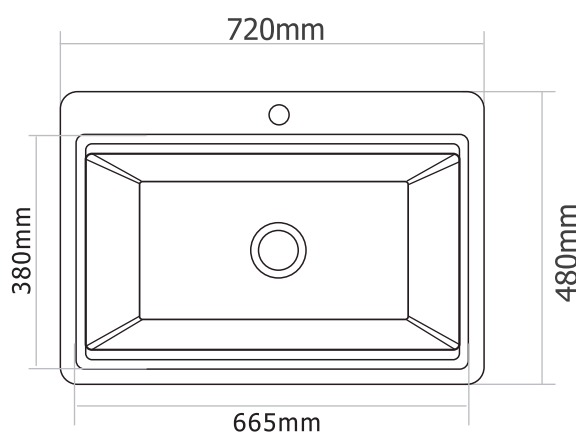

## Installation

Top Mount

Under Mount

Flush Mount

Dimensions: 18 x 16 inch / 457mm x 406 mm

Bowl Size: 417 mm x 363 mm x 203mm

	FUN CODE	FUN DESCRIPTION	MRP
	114.0596.027	EURODOMO 610-42 3 1/2" WWK NTH C. Black	8390
	114.0596.030	EURODOMO 610-42 3 1/2" WWK NTH Coffee	7390
	114.0596.043	EURODOMO 610-42 3 1/2" WWK NTH T. Silver	8390
	114.0596.047	EURODOMO 610-42 3 1/2" WWK NTH Graphite	8390
	114.0596.048	EURODOMO 610-42 3 1/2" WWK NTH D. Brown	8390
	114.0596.049	EURODOMO 610-42 3 1/2" WWK NTH Platinum	8390

## Installation

Top Mount

Under Mount

Flush Mount

Dimensions: 29 x 19 inch / 720 mm x 480 mm

Bowl Size: 665 mm x 380 mm x 215 mm

Coffee

Titanium Silver