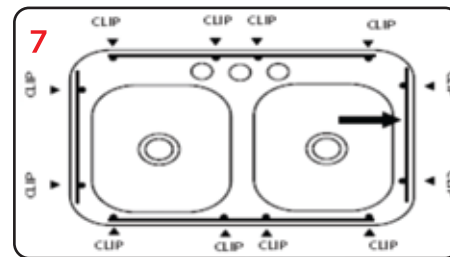

Lift sink, turn face up and lower into the countertop cutout opening. Wipe excess sealant from perimeter with a wet cloth.