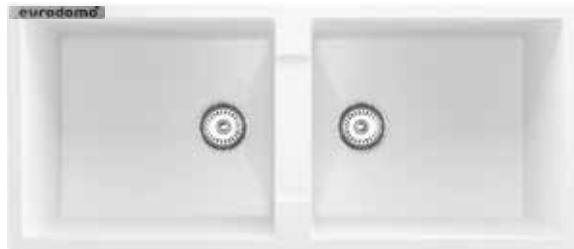

## Installation

Top Mount

Under Mount

Flush Mount

Dimensions: 45 x 20 inch / 1140mm x 505 mm

Bowl Size: 468 mm x 391 mm x 230mm

	FUN CODE	FUN DESCRIPTION	MRP	
	Carbon Black	114.0519.632	EURODOMO 620-116 3 1/2" WWK NTH C. Black	22490
	Coffee	114.0522.340	EURODOMO 620-116 3 1/2" WWK NTH Coffee	21590
	Titanium Silver	114.0522.398	EURODOMO 620-116 3 1/2" WWK NTH T. Silver	22490
	Graphite	114.0522.404	EURODOMO 620-116 3 1/2" WWK NTH Graphite	22490
	Dark Brown	114.0587.953	EURODOMO 620-116 3 1/2" WWK NTH D. Brown	22490
	Platinum	114.0587.955	EURODOMO 620-116 3 1/2" WWK NTH Platinum	22490