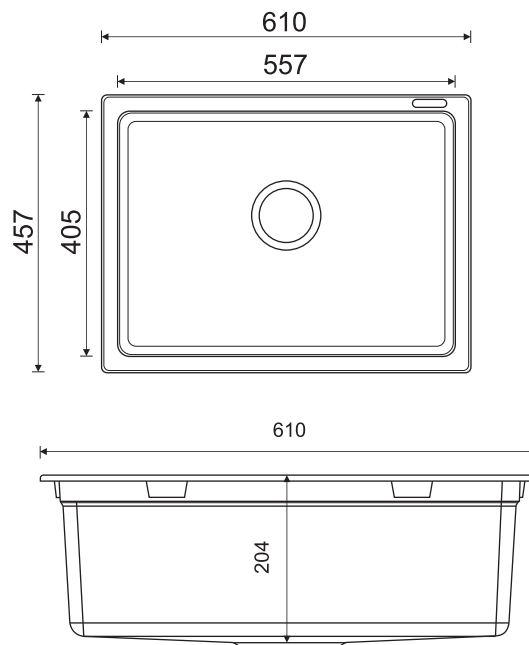

## Installation

Top Mount

Under Mount

Flush Mount

Dimensions: 24 x 18 inch / 610mm x 457 mm

Bowl Size: 557 mm x 405 mm x 204mm

Carbon Black

Coffee