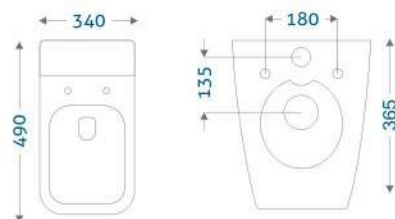

₹26,640

W P H
340 x 490 x 365

QUADRATO TT WHITE & SMOKE GREY

₹13,333

ALSO AVAILABLE IN

OLYMPUS TT ₹7,200

W 395 x P 395 x H 135

KETEL TT ₹7,200

W 368 x P 368 x H 118

QUADRATO WH WHITE & SMOKE GREY

₹26,640

W 340 x P 490 x H 365

**KRIBI TABLE TOP WHITE
PEACOCK GREEN ₹13,333**

W P H
545 x 385 x 142

“The difference between style and fashion is quality.”