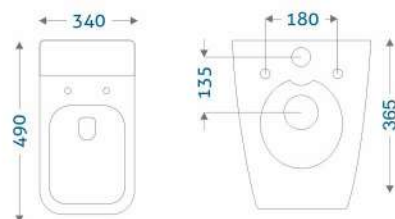

QUADRATO TT WHITE & PEACOCK GREEN

₹13,333

ALSO AVAILABLE IN

OLYMPUS TT ₹7,200

W 395 x P 395 x H 135

KETEL TT ₹7,200

W 368 x P 368 x H 118

QUADRATO WH WHITE & PEACOCK GREEN

₹26,640

W P H
340 x 490 x 365

QUADRATO TT WHITE & SMOKE GREY

₹13,333

ALSO AVAILABLE IN

OLYMPUS TT ₹7,200

W 395 x P 395 x H 135

KETEL TT ₹7,200

W 368 x P 368 x H 118

QUADRATO WH WHITE & SMOKE GREY

₹26,640

W 340 x P 490 x H 365

**KRIBI TABLE TOP WHITE
PEACOCK GREEN ₹13,333**

W P H
545 x 385 x 142

“The difference between style and fashion is quality.”