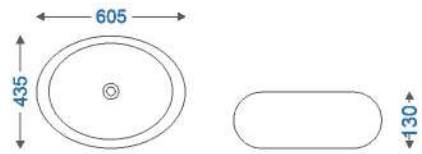

W 368 x P 368 x H 118

QUADRATO WH WHITE & SMOKE GREY

₹26,640

W 340 x P 490 x H 365

**KRIBI TABLE TOP WHITE
PEACOCK GREEN ₹13,333**

W P H
545 x 385 x 142

“The difference between style and fashion is quality.”

DS LEAF TT 3005
₹5,865

W P H
605 x 435 x 130

DS ABSOLUTE TT 3006
₹9,468

W P H
545 x 355 x 145

DS KRIBI TT 3004
₹7,665

W P H
545 x 385 x 142

DS POLO TT 3003
₹7,665

W P H
580 x 390 x 140