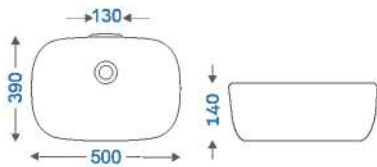

W 368 x P 368 x H 118

QUADRATO WH WHITE & SMOKE GREY

₹26,640

W 340 x P 490 x H 365

**KRIBI TABLE TOP WHITE
PEACOCK GREEN ₹13,333**

W P H
545 x 385 x 142

“The difference between style and fashion is quality.”

DS LEAF TT 3005
₹5,865

W P H
605 x 435 x 130

DS ABSOLUTE TT 3006
₹9,468

W P H
545 x 355 x 145

DS KRIBI TT 3004
₹7,665

W P H
545 x 385 x 142

DS POLO TT 3003
₹7,665

W P H
580 x 390 x 140