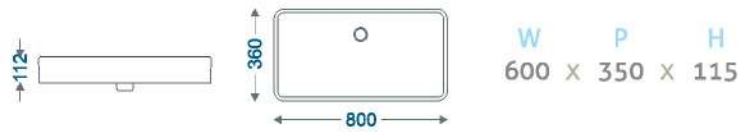

KOSH TT ₹6,332

W 480 X P 395 X H 145

AXE TT ₹5,332

W 460 X P 330 X H 130

QUADRATO TT WHITE MATT
₹10,666

W P H
 600 x 350 x 115

ALSO AVAILABLE IN

OLYMPUS TT ₹5,332

W 395 X P 395 X H 135

KETEL TT ₹5,332

W 368 X P 368 X H 118

SWELTE TT ₹10,666

W 505 X P 395 X H 125

KRIBI TT ₹8,000

W 545 X P 385 X H 142

KOSH TT ₹5,332

W 480 X P 395 X H 145

AXE TT ₹4,400

W 460 X P 330 X H 130

QUADRATO TT CHARCOAL BLACK

₹ 11,735

ALSO AVAILABLE IN

OLYMPUS TT ₹ 6,865

W 395 x P 395 x H 135