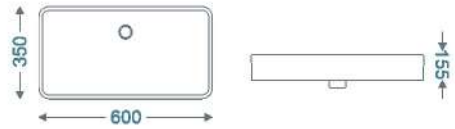

ALSO AVAILABLE IN

OLYMPUS TT ₹6,332

W 395 X P 395 X H 135

KETEL TT ₹6,332

W 368 X P 368 X H 118

SWELTE TT ₹10,666

W 505 X P 395 X H 125

KRIBI TT ₹8,000

W 545 X P 385 X H 142

KOSH TT ₹6,332

W 480 X P 395 X H 145

AXE TT ₹5,332

W 460 X P 330 X H 130