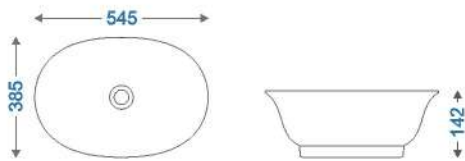

₹26,640

W P H
340 x 490 x 365

QUADRATO TT WHITE & SMOKE GREY

₹13,333

ALSO AVAILABLE IN

OLYMPUS TT ₹7,200

W 395 x P 395 x H 135

KETEL TT ₹7,200

W 368 x P 368 x H 118

QUADRATO WH WHITE & SMOKE GREY

₹26,640

W 340 x P 490 x H 365

**KRIBI TABLE TOP WHITE
PEACOCK GREEN ₹13,333**

W P H
545 x 385 x 142

“The difference between style and fashion is quality.”