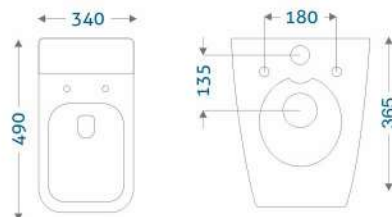

OLYMPUS WH PEACOCK GREEN

₹ 21,315

W P H
340 x 490 x 365