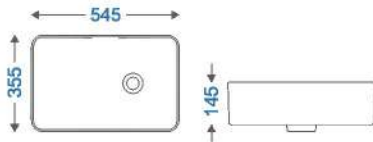

W 368 x P 368 x H 118

QUADRATO WH WHITE & SMOKE GREY

₹26,640

W 340 x P 490 x H 365

**KRIBI TABLE TOP WHITE
PEACOCK GREEN ₹13,333**

W P H
545 x 385 x 142

“The difference between style and fashion is quality.”

DS LEAF TT 3005
₹5,865

W P H
605 x 435 x 130

DS ABSOLUTE TT 3006
₹9,468

W P H
545 x 355 x 145

DS KRIBI TT 3004
₹7,665

W P H
545 x 385 x 142

DS POLO TT 3003
₹7,665

W P H
580 x 390 x 140