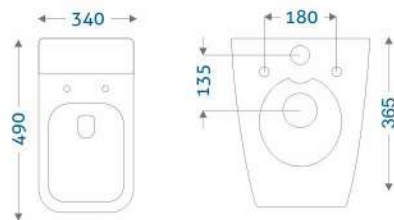

QUADRATO WH OLIVE

₹ 21,315

W P H
340 x 490 x 365

OLYMPUS TT BEIGE

₹ 6,332

W P H
395 x 395 x 135

ALSO AVAILABLE IN

QUADRATO TT ₹ 10,666

W 480 X P 395 X H 145

AXE TT ₹ 5,400

W 460 X P 330 X H 130

OLYMPUS WH BEIGE

₹ 21,315

W P H
340 x 490 x 365

OLYMPUS TT PEACOCK GREEN

₹ 6,332

W P H
395 x 395 x 135

ALSO AVAILABLE IN

QUADRATO TT ₹ 10,666

W 600 X P 350 X H 115

KETEL TT ₹ 6,332

W 368 X P 368 X H 118

SWELTE TT ₹ 10,666

W 505 X P 395 X H 125