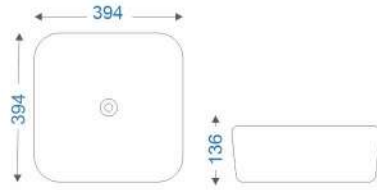

W 480 X P 395 X H 145

AXE TT ₹4,400

W 460 X P 330 X H 130

QUADRATO TT CHARCOAL BLACK

₹ 11,735

ALSO AVAILABLE IN

OLYMPUS TT ₹ 6,865

W 395 x P 395 x H 135

AXE TT ₹ 5,840

W 460 x P 330 x H 130

QUADRATO WH CHARCOL BLACK

₹ 23,443

W 340 x P 490 x H 365

ALSO AVAILABLE IN

HOOP WH CHARCOL BLACK ₹ 23,443

W 330 x P 480 x H 348

OLYMPUS TT OLIVE

₹ 6,332

W P H
395 x 395 x 135

ALSO AVAILABLE IN

QUADRATO TT ₹ 10,666

W 600 X P 350 X H 115

KETEL TT ₹ 6,332

W 368 X P 368 X H 118