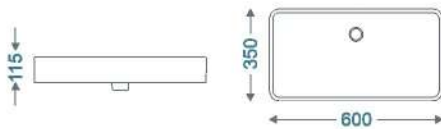

KOSH TT ₹6,332

W 480 X P 395 X H 145

AXE TT ₹5,332

W 460 X P 330 X H 130

QUADRATO TT WHITE MATT
₹10,666

W P H
 600 x 350 x 115

ALSO AVAILABLE IN

OLYMPUS TT ₹5,332

W 480 X P 395 X H 145

AXE TT ₹4,400

W 460 X P 330 X H 130

QUADRATO TT CHARCOAL BLACK

₹ 11,735

ALSO AVAILABLE IN

OLYMPUS TT ₹ 6,865

W 395 x P 395 x H 135