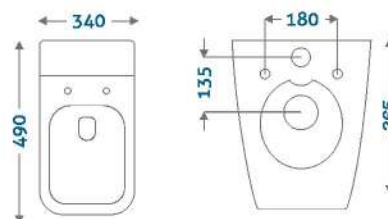

W 480 X P 395 X H 145

AXE TT ₹4,400

W 460 X P 330 X H 130

QUADRATO TT CHARCOAL BLACK

₹ 11,735

ALSO AVAILABLE IN

OLYMPUS TT ₹ 6,865

W 395 x P 395 x H 135

AXE TT ₹ 5,840

W 460 x P 330 x H 130

QUADRATO WH CHARCOL BLACK

₹ 23,443

W 340 x P 490 x H 365

ALSO AVAILABLE IN

HOOP WH CHARCOL BLACK ₹ 23,443

W 330 x P 480 x H 348

OLYMPUS TT OLIVE

₹ 6,332

W P H
395 x 395 x 135

ALSO AVAILABLE IN

QUADRATO TT ₹ 10,666

W 600 X P 350 X H 115

KETEL TT ₹ 6,332

W 368 X P 368 X H 118