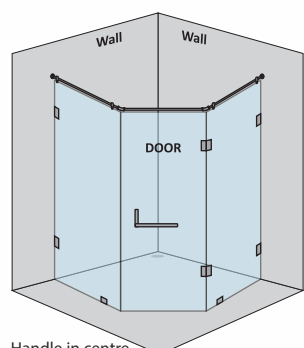

Handle in centre

ELISA - WALL-TO-WALL SLIDING SHOWER PARTITION

| 1 Fixed Glass + 1 Sliding Door(CP Finish/Black Matte Finish) | | | | | |
|--------------------------------------------------------------|------------|-----------|------------|--------------------|----------------------|
| Specification | Item Code | Width(mm) | Height(mm) | CP Finish MRP(Rs.) | Black Matte MRP(Rs.) |
| 8mm Clear Glass, CP finish hw | SPWW8501AA | 1000-1500 | 2000 | 30090 | 33100 |
| 8mm Clear Glass, CP finish hw | SPWW8501AB | 1501-2000 | 2000 | 33150 | 36470 |