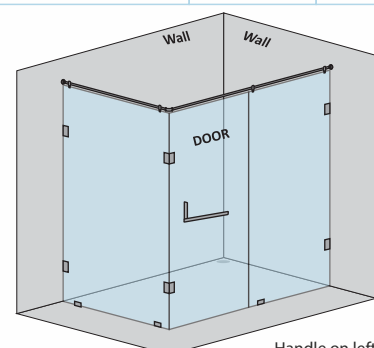

2 Fixed Glass + 1 Door(on glass)(with Round/square shape stabilizer rod set & door Handle)					
Specification	Item Code	Width(mm)	Height(mm)	Round MRP(Rs.)	Square MRP(Rs.)
8mm Clear Glass, CP finish hw	SPLS8308AA	1800-2000	1950	38250	40160
8mm Clear Glass, CP finish hw	SPLS8308AB	2001-2400	1950	41310	43380
8mm Clear Glass, CP finish hw	SPLS8308AC	2401-2500	1950	45390	47660
8mm Clear Glass, CP finish hw	SPLS8308AD	2801-3000	1950	50490	53010
10mm Clear Glass, CP finish hw	SPLS1308AA	1800-2000	1950	44680	46910
10mm Clear Glass, CP finish hw	SPLS1308AB	2001-2400	1950	49160	51620
10mm Clear Glass, CP finish hw	SPLS1308AC	2401-2500	1950	53860	56550
10mm Clear Glass, CP finish hw	SPLS1308AD	2801-3000	1950	58000	60900