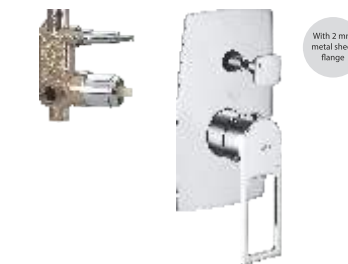

Single lever concealed diverter
Exposed part **F1099702** ₹ 2,490
Concealed Part **F4010103** ₹ 3,330
Set ₹ 5,820