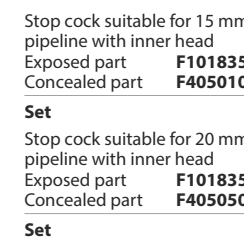

Stop cock suitable for 20 mm
pipeline with inner head
Exposed part **F1018351FG** ₹ 1,660
Concealed part **F4050502** ₹ 1,210
Set ₹ 2,870