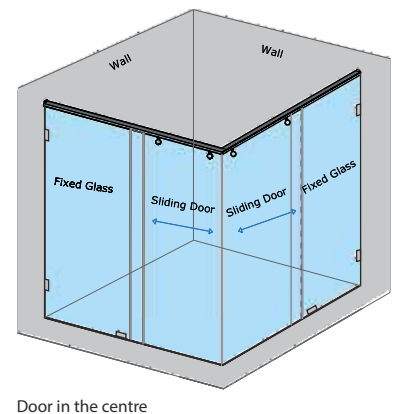

ELISA - WALL-TO-WALL SLIDING SHOWER PARTITION

1 Fixed Glass + 1 Sliding Door(CP Finish/Black Matte Finish)					
Specification	Item Code	Width(mm)	Height(mm)	CP Finish MRP(Rs.)	Black Matte MRP(Rs.)
8mm Clear Glass, CP finish hw	SPWW8501AA	1000-1500	2000	30090	33100
8mm Clear Glass, CP finish hw	SPWW8501AB	1501-2000	2000	33150	36470

ELISA-B XL - WALL-TO-WALL SLIDING SHOWER PARTITION

2 Fixed Glass + 1 Sliding Door in center(CP Finish)				
Specification	Item Code	Width(mm)	Height(mm)	MRP(Rs.)
8mm Clear Glass, CP finish hw	SPWW8502AD	1000-1500	2000	40700
8mm Clear Glass, CP finish hw	SPWW8502AE	1601-2000	2000	42230
8mm Clear Glass, CP finish hw	SPWW8502AF	2001-2500	2000	43700

ELISA XL - WALL-TO-WALL SLIDING SHOWER PARTITION

2 Fixed Glass + 1 Sliding Door in center(CP Finish)				
Specification	Item Code	Width(mm)	Height(mm)	MRP(Rs.)
8mm Clear Glass, CP finish hw	SPWW8502AA	1000-1500	2000	35390
8mm Clear Glass, CP finish hw	SPWW8502AB	1601-2000	2000	36720
8mm Clear Glass, CP finish hw	SPWW8502AC	2001-2500	2000	38000

ENCLAVE - CORNER SLIDING SHOWER PARTITION

2 Fixed Glass + 2 Sliding Doors in Corner (CP Finish)				
Specification	Item Code	Width(mm)	Height(mm)	MRP(Rs.)
8mm Clear Glass, CP finish hw	SPCS8503AA	1800-2200	2000	44000
8mm Clear Glass, CP finish hw	SPCS8503AB	2201-2600	2000	49250
8mm Clear Glass, CP finish hw	SPCS8503AC	2601-3000	2000	53700