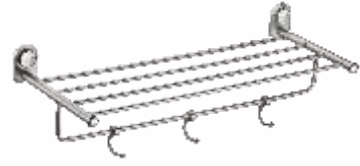

ORMOND RANGE (SS 304)

Towel rack 600 mm (24")
F5003101 ₹ 4,220

Towel rack 450 mm (18")
F5003102 ₹ 4,080