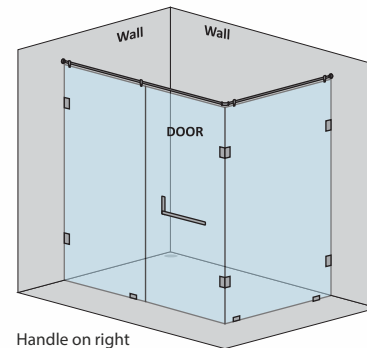

CAPTIVATE-A - L SHAPE SHOWER PARTITION

| 1 Fixed glass + 1 Door(on wall) (with round/square shape stabilizer set & door handle) | | | | | |
|----------------------------------------------------------------------------------------|------------|-----------|------------|----------------|-----------------|
| Specification | Item Code | Width(mm) | Height(mm) | Round MRP(Rs.) | Square MRP(Rs.) |
| 8mm Clear Glass, CP finish hw | SPLS8105AA | 1500-1700 | 1950 | 34680 | 36410 |
| 8mm Clear Glass, CP finish hw | SPLS8105AB | 1701-1900 | 1950 | 36720 | 38560 |
| 10mm Clear Glass, CP finish hw | SPLS1105AA | 1500-1700 | 1950 | 35700 | 37490 |
| 10mm Clear Glass, CP finish hw | SPLS1105AB | 1701-1900 | 1950 | 37740 | 39630 |