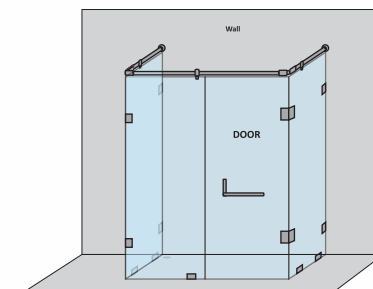

Handle on left