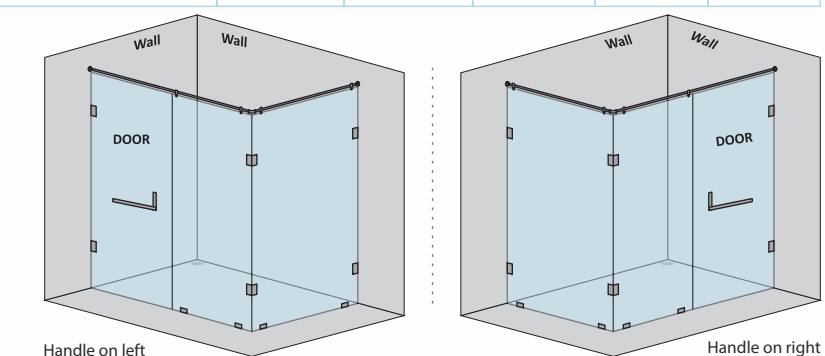

2 Fixed Glass + 1 Door(on wall)(with round/square shape stabilizer rod set & door Handle)					
Specification	Item Code	Width(mm)	Height(mm)	Round MRP(Rs.)	Square MRP(Rs.)
8mm Clear Glass, CP finish hw	SPLS8109AA	1800-2000	1950	32230	41230
8mm Clear Glass, CP finish hw	SPLS8109AB	2001-2400	1950	34370	43380
8mm Clear Glass, CP finish hw	SPLS8109AC	2401-2500	1950	40600	46050
8mm Clear Glass, CP finish hw	SPLS8109AD	2801-3000	1950	44170	51300
10mm Clear Glass, CP finish hw	SPLS1109AA	1800-2000	1950	38660	48200
10mm Clear Glass, CP finish hw	SPLS1109AB	2001-2400	1950	43760	53340
10mm Clear Glass, CP finish hw	SPLS1109AC	2401-2500	1950	48860	58370
10mm Clear Glass, CP finish hw	SPLS1109AD	2801-3000	1950	52840	63510