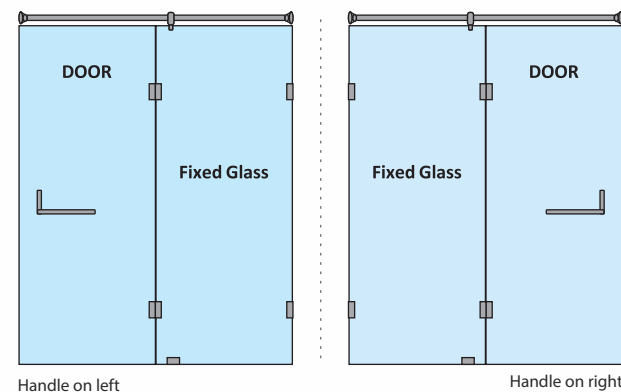

HYBRIS-C WALL-TO-WALL SHOWER PARTITION

1 Fixed Glass + 1 Door(on wall)(with round/square shape stabilizer rod set & door Handle)					
Specification	Item Code	Width(mm)	Height(mm)	Round MRP(Rs.)	Square MRP(Rs.)
8mm Clear Glass, CP finish hw	SPWW8102AA	800-1200	1950	23870	25060
8mm Clear Glass, CP finish hw	SPWW8102AB	1201-1600	1950	28460	29880
8mm Clear Glass, CP finish hw	SPWW8102AC	1601-2000	1950	31720	33310
10mm Clear Glass, CP finish hw	SPWW1102AA	800-1200	1950	27540	28920
10mm Clear Glass, CP finish hw	SPWW1102AB	1201-1600	1950	31820	33410
10mm Clear Glass, CP finish hw	SPWW1102AC	1601-2000	1950	35190	36950

GIANA-B WALL-TO-WALL SHOWER PARTITION

2 Fixed Glass + 1 Door(in center)(with round/square shape stabilizer rod set & door Handle)					
Specification	Item Code	Width(mm)	Height(mm)	Round MRP(Rs.)	Square MRP(Rs.)
8mm Clear Glass, CP finish hw	SPWW8304AA	1200-1600	1950	33840	32230
8mm Clear Glass, CP finish hw	SPWW8304AB	1601-2000	1950	36090	34370
8mm Clear Glass, CP finish hw	SPWW8304AC	2001-2400	1950	42630	40600
8mm Clear Glass, CP finish hw	SPWW8304AC	2401-2500	1950	46380	44170
10mm Clear Glass, CP finish hw	SPWW1304AA	1200-1600	1950	40590	38660
10mm Clear Glass, CP finish hw	SPWW1304AB	1601-2000	1950	45950	43760
10mm Clear Glass, CP finish hw	SPWW1304AC	2001-2400	1950	51300	48860
10mm Clear Glass, CP finish hw	SPWW1304AC	2401-2500	1950	55480	52840

GIANA-A WALL-TO-WALL SHOWER PARTITION