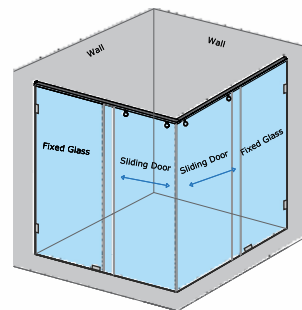

Door in the centre