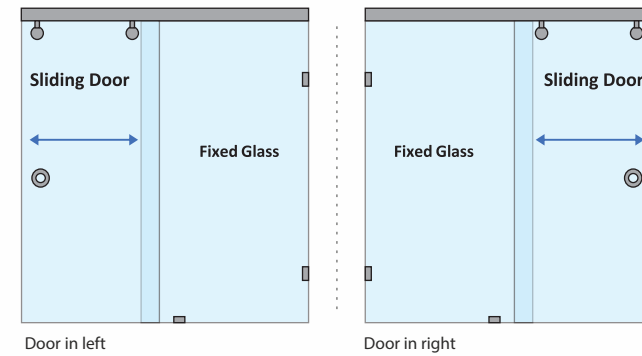

Handle in centre

ELISA - WALL-TO-WALL SLIDING SHOWER PARTITION

| 1 Fixed Glass + 1 Sliding Door(CP Finish/Black Matte Finish) | | | | | |
|--------------------------------------------------------------|------------|-----------|------------|--------------------|----------------------|
| Specification | Item Code | Width(mm) | Height(mm) | CP Finish MRP(Rs.) | Black Matte MRP(Rs.) |
| 8mm Clear Glass, CP finish hw | SPWW8501AA | 1000-1500 | 2000 | 30090 | 33100 |
| 8mm Clear Glass, CP finish hw | SPWW8501AB | 1501-2000 | 2000 | 33150 | 36470 |