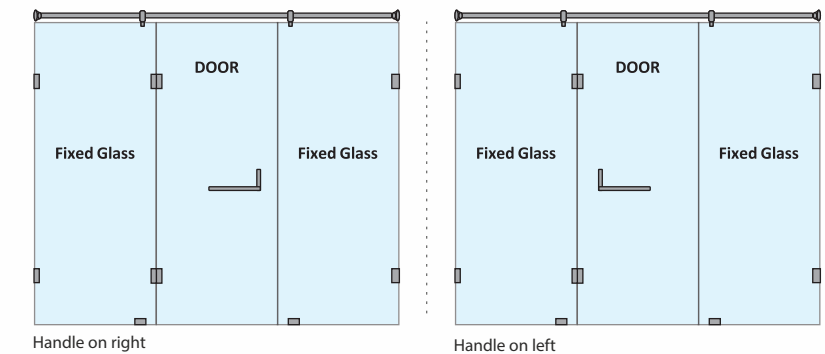

2 Fixed Glass + 1 Door(in center)(with round/square shape stabilizer rod set & door Handle)					
Specification	Item Code	Width(mm)	Height(mm)	Round MRP(Rs.)	Square MRP(Rs.)
8mm Clear Glass, CP finish hw	SPWW8304AA	1200-1600	1950	33840	32230
8mm Clear Glass, CP finish hw	SPWW8304AB	1601-2000	1950	36090	34370
8mm Clear Glass, CP finish hw	SPWW8304AC	2001-2400	1950	42630	40600
8mm Clear Glass, CP finish hw	SPWW8304AC	2401-2500	1950	46380	44170
10mm Clear Glass, CP finish hw	SPWW1304AA	1200-1600	1950	40590	38660
10mm Clear Glass, CP finish hw	SPWW1304AB	1601-2000	1950	45950	43760
10mm Clear Glass, CP finish hw	SPWW1304AC	2001-2400	1950	51300	48860
10mm Clear Glass, CP finish hw	SPWW1304AC	2401-2500	1950	55480	52840