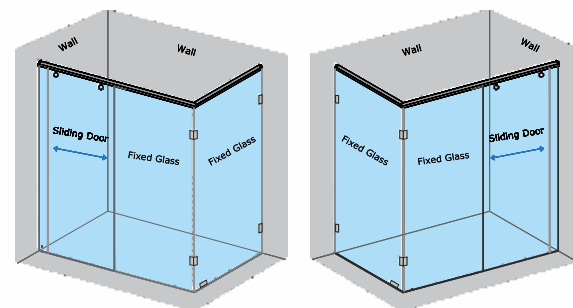

Door in left

Door in right