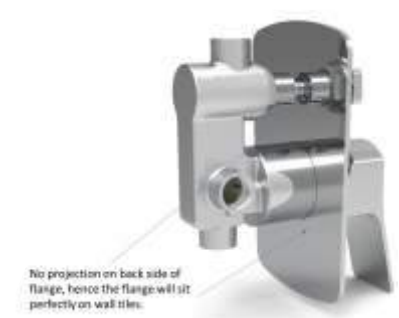

SYLVINA
SINGLE LEVER

- 4 mm Solid Wall Flange
- Mirror Finish
- Clean and Elegant Look
- Seamless Wall Installation

QUARTER TURN