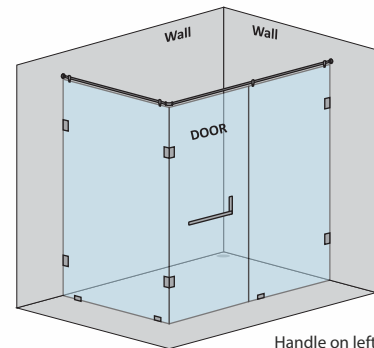

CAPTIVATE-A - L SHAPE SHOWER PARTITION

| 1 Fixed glass + 1 Door(on wall) (with round/square shape stabilizer set & door handle) | | | | | |
|----------------------------------------------------------------------------------------|------------|-----------|------------|----------------|-----------------|
| Specification | Item Code | Width(mm) | Height(mm) | Round MRP(Rs.) | Square MRP(Rs.) |
| 8mm Clear Glass, CP finish hw | SPLS8105AA | 1500-1700 | 1950 | 34680 | 36410 |
| 8mm Clear Glass, CP finish hw | SPLS8105AB | 1701-1900 | 1950 | 36720 | 38560 |
| 10mm Clear Glass, CP finish hw | SPLS1105AA | 1500-1700 | 1950 | 35700 | 37490 |
| 10mm Clear Glass, CP finish hw | SPLS1105AB | 1701-1900 | 1950 | 37740 | 39630 |