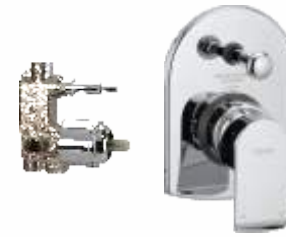

Push type single lever concealed diverter 40 mm
Exposed part **F1019702** ₹ 1,440
Concealed part **F4010110** ₹ 3,250
Set ₹ 4,690

High flow single lever concealed diverter
Exposed part **F1019721** ₹ 1,590
Concealed Part **F4030101** ₹ 4,320
Set ₹ 5,910