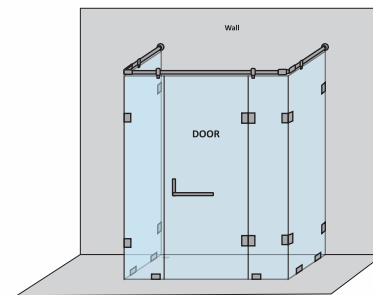

Handle on left