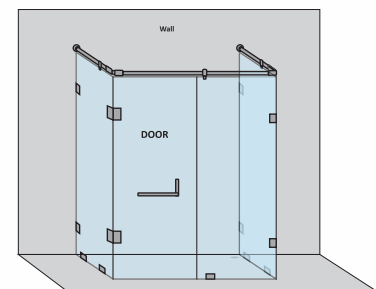

Handle on either side

Handle in centre

PODIUM-A - C SHAPE SHOWER PARTITION

| 3 Fixed Glass + 1 Door(with round/square shape stabilizer rod set & door Handle) | | | | | |
|----------------------------------------------------------------------------------|------------|-----------|------------|----------------|-----------------|
| Specification | Item Code | Width(mm) | Height(mm) | Round MRP(Rs.) | Square MRP(Rs.) |
| 8mm Clear Glass, CP finish hw | SPCS8111AA | 2500-2800 | 1950 | 49470 | 51940 |
| 8mm Clear Glass, CP finish hw | SPCS8111AB | 2801-3200 | 1950 | 53750 | 56440 |
| 8mm Clear Glass, CP finish hw | SPCS8111AC | 3201-3600 | 1950 | 56710 | 59550 |
| 8mm Clear Glass, CP finish hw | SPCS8111AD | 3601-4000 | 1950 | 59100 | 62060 |
| 10mm Clear Glass, CP finish hw | SPCS1111AA | 2500-2800 | 1950 | 56890 | 59730 |
| 10mm Clear Glass, CP finish hw | SPCS1111AB | 2801-3200 | 1950 | 61810 | 64900 |
| 10mm Clear Glass, CP finish hw | SPCS1111AC | 3201-3600 | 1950 | 65220 | 68480 |
| 10mm Clear Glass, CP finish hw | SPCS1111AD | 3601-4000 | 1950 | 67970 | 71370 |