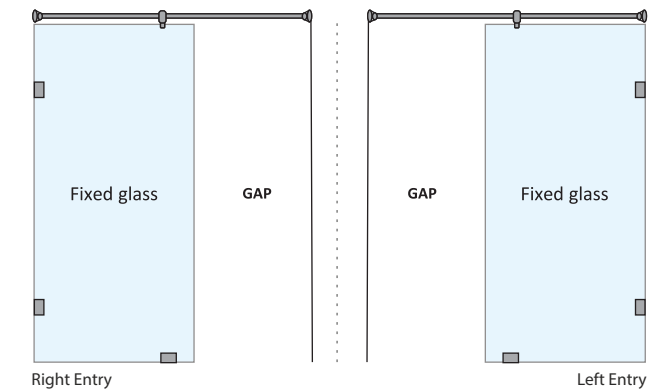

Presenting Customized Shower Partitions

Partitions that are made to bring you closer to your dream space.

Our stunning shower partitions demark the wet & dry areas of your bathroom and prevent water from invading the unwanted areas of your bathroom space.

Re-invent your bathroom to your vibe and have a hassle-free shower experience with Cera's Customised Shower Partitions that can be custom made to any dimension. These sleek and stunning partitions are safe, durable, leak proof and come with world class hardware consisting of a range of colours.

Our huge variety of glass and fitments give you a wide range of designs to choose from. Choose from Chrome-Plated Brass, Black Matt, French Gold & Rose Gold finishes so you can play it your way and let your shower partition imbibe your vibe.

Just connect with us and our trained team will help you make decisions at every step, right up to door-step installation.

With Cera Customised Partitions, make your bathroom a space that is hassle-free, tranquil and uniquely yours.

HYBRIS-A WALK-IN SHOWER PARTITION

Only 1 fixed glass w/o door (with round/square shape stabilizer rod set)					
Specification	Item Code	Width(mm)	Height(mm)	Round MRP(Rs.)	Square MRP(Rs.)
8mm Clear Glass, CP finish hw	SPWP8100AA	600-900	1950	16120	16930
8mm Clear Glass, CP finish hw	SPWP8100AB	901-1100	1950	16630	17460
8mm Clear Glass, CP finish hw	SPWP8100AC	1101-1200	1950	17340	18210
10mm Clear Glass, CP finish hw	SPWP1100AA	600-900	1950	16600	17430
10mm Clear Glass, CP finish hw	SPWP1100AB	901-1100	1950	17130	17990
10mm Clear Glass, CP finish hw	SPWP1100AC	1101-1200	1950	17860	18750

FEATURES

Custom Made

Leak Proof

Extremely Safe Glass

Door Step installation

Easy to Maintain

World class hardware

Available in Round and Square shapes