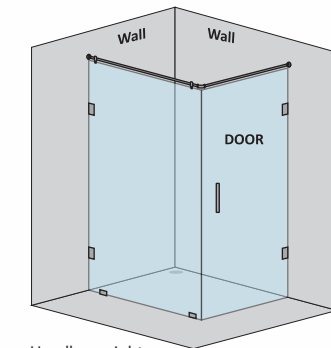

CAPTIVATE-A - L SHAPE SHOWER PARTITION

| 1 Fixed glass + 1 Door(on wall) (with round/square shape stabilizer set & door handle) | | | | | |
|----------------------------------------------------------------------------------------|------------|-----------|------------|----------------|-----------------|
| Specification | Item Code | Width(mm) | Height(mm) | Round MRP(Rs.) | Square MRP(Rs.) |
| 8mm Clear Glass, CP finish hw | SPLS8105AA | 1500-1700 | 1950 | 34680 | 36410 |
| 8mm Clear Glass, CP finish hw | SPLS8105AB | 1701-1900 | 1950 | 36720 | 38560 |
| 10mm Clear Glass, CP finish hw | SPLS1105AA | 1500-1700 | 1950 | 35700 | 37490 |
| 10mm Clear Glass, CP finish hw | SPLS1105AB | 1701-1900 | 1950 | 37740 | 39630 |