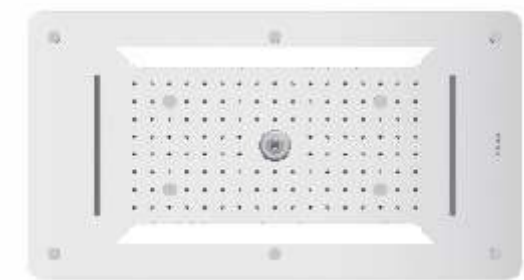

LED Ceiling Shower
5 Function shower
700 x 380 mm - Eternum
Cat. No. F7010113SS
₹ 90,000

Lush Rain

Mist Flow

Bubble/ Laminar Flow

Single Cascade

Double Cascade

ETERNUM LED CEILING SHOWER

Presenting the Eternum LED Ceiling Shower with 5 - function customization, built to personalize serenity in your space.