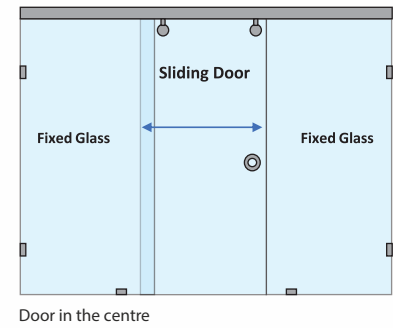

ELISA - WALL-TO-WALL SLIDING SHOWER PARTITION

1 Fixed Glass + 1 Sliding Door(CP Finish/Black Matte Finish)					
Specification	Item Code	Width(mm)	Height(mm)	CP Finish MRP(Rs.)	Black Matte MRP(Rs.)
8mm Clear Glass, CP finish hw	SPWW8501AA	1000-1500	2000	30090	33100
8mm Clear Glass, CP finish hw	SPWW8501AB	1501-2000	2000	33150	36470

ELISA-B XL - WALL-TO-WALL SLIDING SHOWER PARTITION

2 Fixed Glass + 1 Sliding Door in center(CP Finish)				
Specification	Item Code	Width(mm)	Height(mm)	MRP(Rs.)
8mm Clear Glass, CP finish hw	SPWW8502AD	1000-1500	2000	40700
8mm Clear Glass, CP finish hw	SPWW8502AE	1601-2000	2000	42230
8mm Clear Glass, CP finish hw	SPWW8502AF	2001-2500	2000	43700

ELISA XL - WALL-TO-WALL SLIDING SHOWER PARTITION

2 Fixed Glass + 1 Sliding Door in center(CP Finish)				
Specification	Item Code	Width(mm)	Height(mm)	MRP(Rs.)
8mm Clear Glass, CP finish hw	SPWW8502AA	1000-1500	2000	35390
8mm Clear Glass, CP finish hw	SPWW8502AB	1601-2000	2000	36720
8mm Clear Glass, CP finish hw	SPWW8502AC	2001-2500	2000	38000

ENCLAVE - CORNER SLIDING SHOWER PARTITION

2 Fixed Glass + 2 Sliding Doors in Corner (CP Finish)				
Specification	Item Code	Width(mm)	Height(mm)	MRP(Rs.)
8mm Clear Glass, CP finish hw	SPCS8503AA	1800-2200	2000	44000
8mm Clear Glass, CP finish hw	SPCS8503AB	2201-2600	2000	49250
8mm Clear Glass, CP finish hw	SPCS8503AC	2601-3000	2000	53700