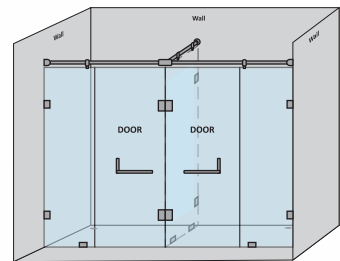

Handle in centre