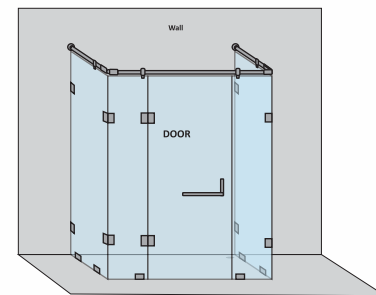

Handle on right