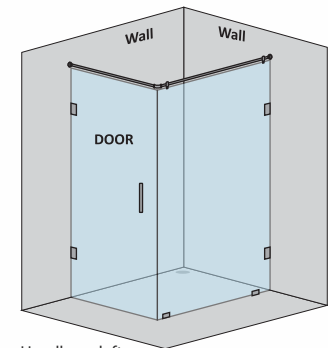

CAPTIVATE-A - L SHAPE SHOWER PARTITION

| 1 Fixed glass + 1 Door(on wall) (with round/square shape stabilizer set & door handle) | | | | | |
|----------------------------------------------------------------------------------------|------------|-----------|------------|----------------|-----------------|
| Specification | Item Code | Width(mm) | Height(mm) | Round MRP(Rs.) | Square MRP(Rs.) |
| 8mm Clear Glass, CP finish hw | SPLS8105AA | 1500-1700 | 1950 | 34680 | 36410 |
| 8mm Clear Glass, CP finish hw | SPLS8105AB | 1701-1900 | 1950 | 36720 | 38560 |
| 10mm Clear Glass, CP finish hw | SPLS1105AA | 1500-1700 | 1950 | 35700 | 37490 |
| 10mm Clear Glass, CP finish hw | SPLS1105AB | 1701-1900 | 1950 | 37740 | 39630 |