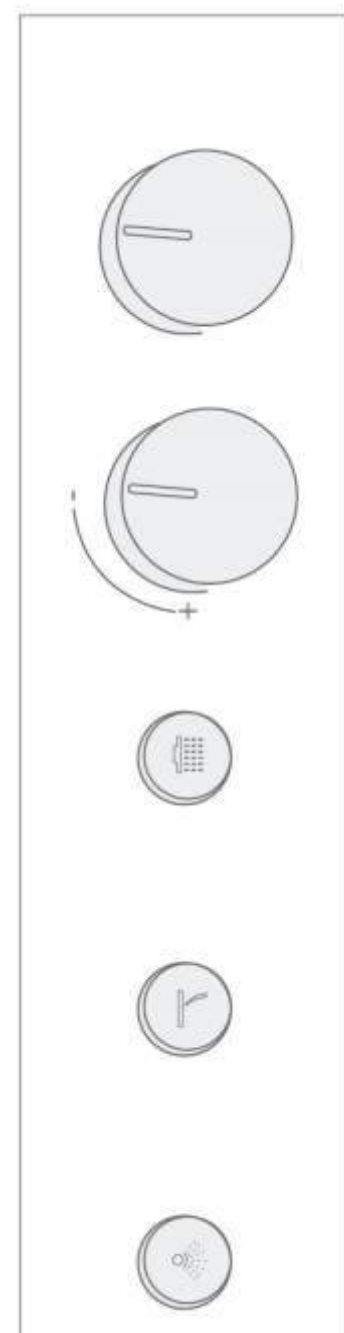

**THERMOSTATIC 5 WAY
DIVERTER**
Cat. No. F8015743CH
₹ 60,000

SOLACE CUSTOM SHOWERING

5-Way Thermostatic Diverter

Presenting the new Solace Luxury 5 - Way Thermostatic Diverter, designed to deliver a rejuvenating bathing experience while instilling a sense of tranquillity to your bathroom space. Its sophisticated customizable shower technology is activated with simple intuitive push control to make your shower experience more personalized than ever before.

Why the 5-Way Thermostatic Diverter?

- Recessed Design - Fits perfectly inside the wall.
- Intuitive Push Control.
- Minimal and Clean - Eliminates the need of multiple diverter knobs.
- 38°C Safe Stop Button (thermostat).
- Simultaneous use of all 5 functions.

Design and Build:

- High quality brass body with zinc alloy handles.
- High quality Thermostatic Vernet from France.
- Diamond cut knurled knobs for secure grip.
- Easy to Install.