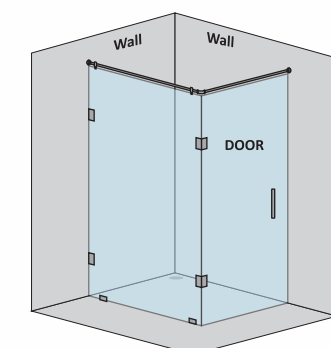

CAPTIVATE-C - L SHAPE SHOWER PARTITION

2 Fixed Glass + 1 Door(in corner)(with round/square shape stabilizer rod set & door Handle)					
Specification	Item Code	Width(mm)	Height(mm)	Round MRP(Rs.)	Square MRP(Rs.)
8mm Clear Glass, CP finish hw	SPLS8107AA	1800-2000	1950	38250	41230
8mm Clear Glass, CP finish hw	SPLS8107AB	2001-2400	1950	41310	43380
8mm Clear Glass, CP finish hw	SPLS8107AC	2401-2500	1950	45390	46050
8mm Clear Glass, CP finish hw	SPLS8107AD	2801-3000	1950	50490	51300
10mm Clear Glass, CP finish hw	SPLS1107AA	1800-2000	1950	44680	48200
10mm Clear Glass, CP finish hw	SPLS1107AB	2001-2400	1950	49160	53340
10mm Clear Glass, CP finish hw	SPLS1107AC	2401-2500	1950	53860	58370
10mm Clear Glass, CP finish hw	SPLS1107AD	2801-3000	1950	58000	63510

CAPTIVATE-A - L SHAPE SHOWER PARTITION

1 Fixed glass + 1 Door(on wall) (with round/square shape stabilizer set & door handle)					
Specification	Item Code	Width(mm)	Height(mm)	Round MRP(Rs.)	Square MRP(Rs.)
8mm Clear Glass, CP finish hw	SPLS8105AA	1500-1700	1950	34680	36410
8mm Clear Glass, CP finish hw	SPLS8105AB	1701-1900	1950	36720	38560
10mm Clear Glass, CP finish hw	SPLS1105AA	1500-1700	1950	35700	37490
10mm Clear Glass, CP finish hw	SPLS1105AB	1701-1900	1950	37740	39630

CAPTIVATE-G - L SHAPE SHOWER PARTITION