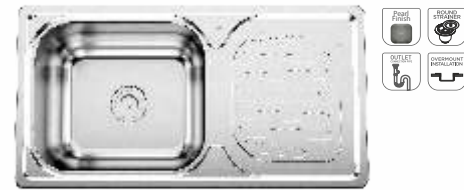

BELLA
Single bowl sink with drain board
304 grade stainless steel
Size: 780 x 410 mm (31" x 16")
Bowl Size: 380 x 330 mm (15" x 13")
Depth: 210 mm (8")
Installation: Over-mount
Cat. No. B4722502 - Pearl finish ₹ 9,080