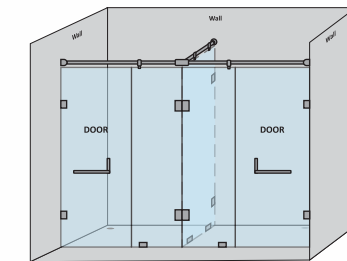

3 Fixed Glass + 2 Door(on wall)(with round/square shape stabilizer rod set & door Handle)					
Specification	Item Code	Width(mm)	Height(mm)	Round MRP(Rs.)	Square MRP(Rs.)
8mm Clear Glass, CP finish hw	SPTS8113AA	2700-3000	1950	55200	57960
8mm Clear Glass, CP finish hw	SPTS8113AB	3001-3400	1950	58750	61690
8mm Clear Glass, CP finish hw	SPTS8113AC	3401-3800	1950	61510	64590
8mm Clear Glass, CP finish hw	SPTS8113AC	3801-4200	1950	64460	67680
8mm Clear Glass, CP finish hw	SPTS8113AC	4201-4500	1950	67300	70670
10mm Clear Glass, CP finish hw	SPTS1113AA	2700-3000	1950	63480	66650
10mm Clear Glass, CP finish hw	SPTS1113AB	3001-3400	1950	67560	70940
10mm Clear Glass, CP finish hw	SPTS1113AC	3401-3800	1950	70740	74280
10mm Clear Glass, CP finish hw	SPTS1113AC	3801-4200	1950	74130	77840
10mm Clear Glass, CP finish hw	SPTS1113AC	4201-4500	1950	77400	81270

Handle on either side