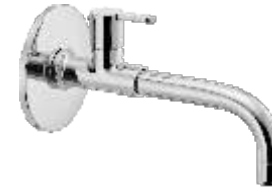

F1015154
Wall mounted basin faucet with 225 mm (9") long spout
₹ 2,730