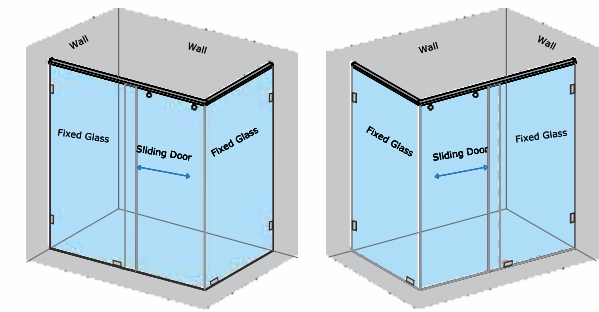

Door in the centre

Door in the centre