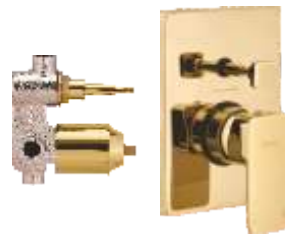

High flow single lever concealed diverter
Exposed part **F1005721FG** ₹ 6,840
Concealed part **F4030101FG** ₹ 5,620
Set ₹ 12,460