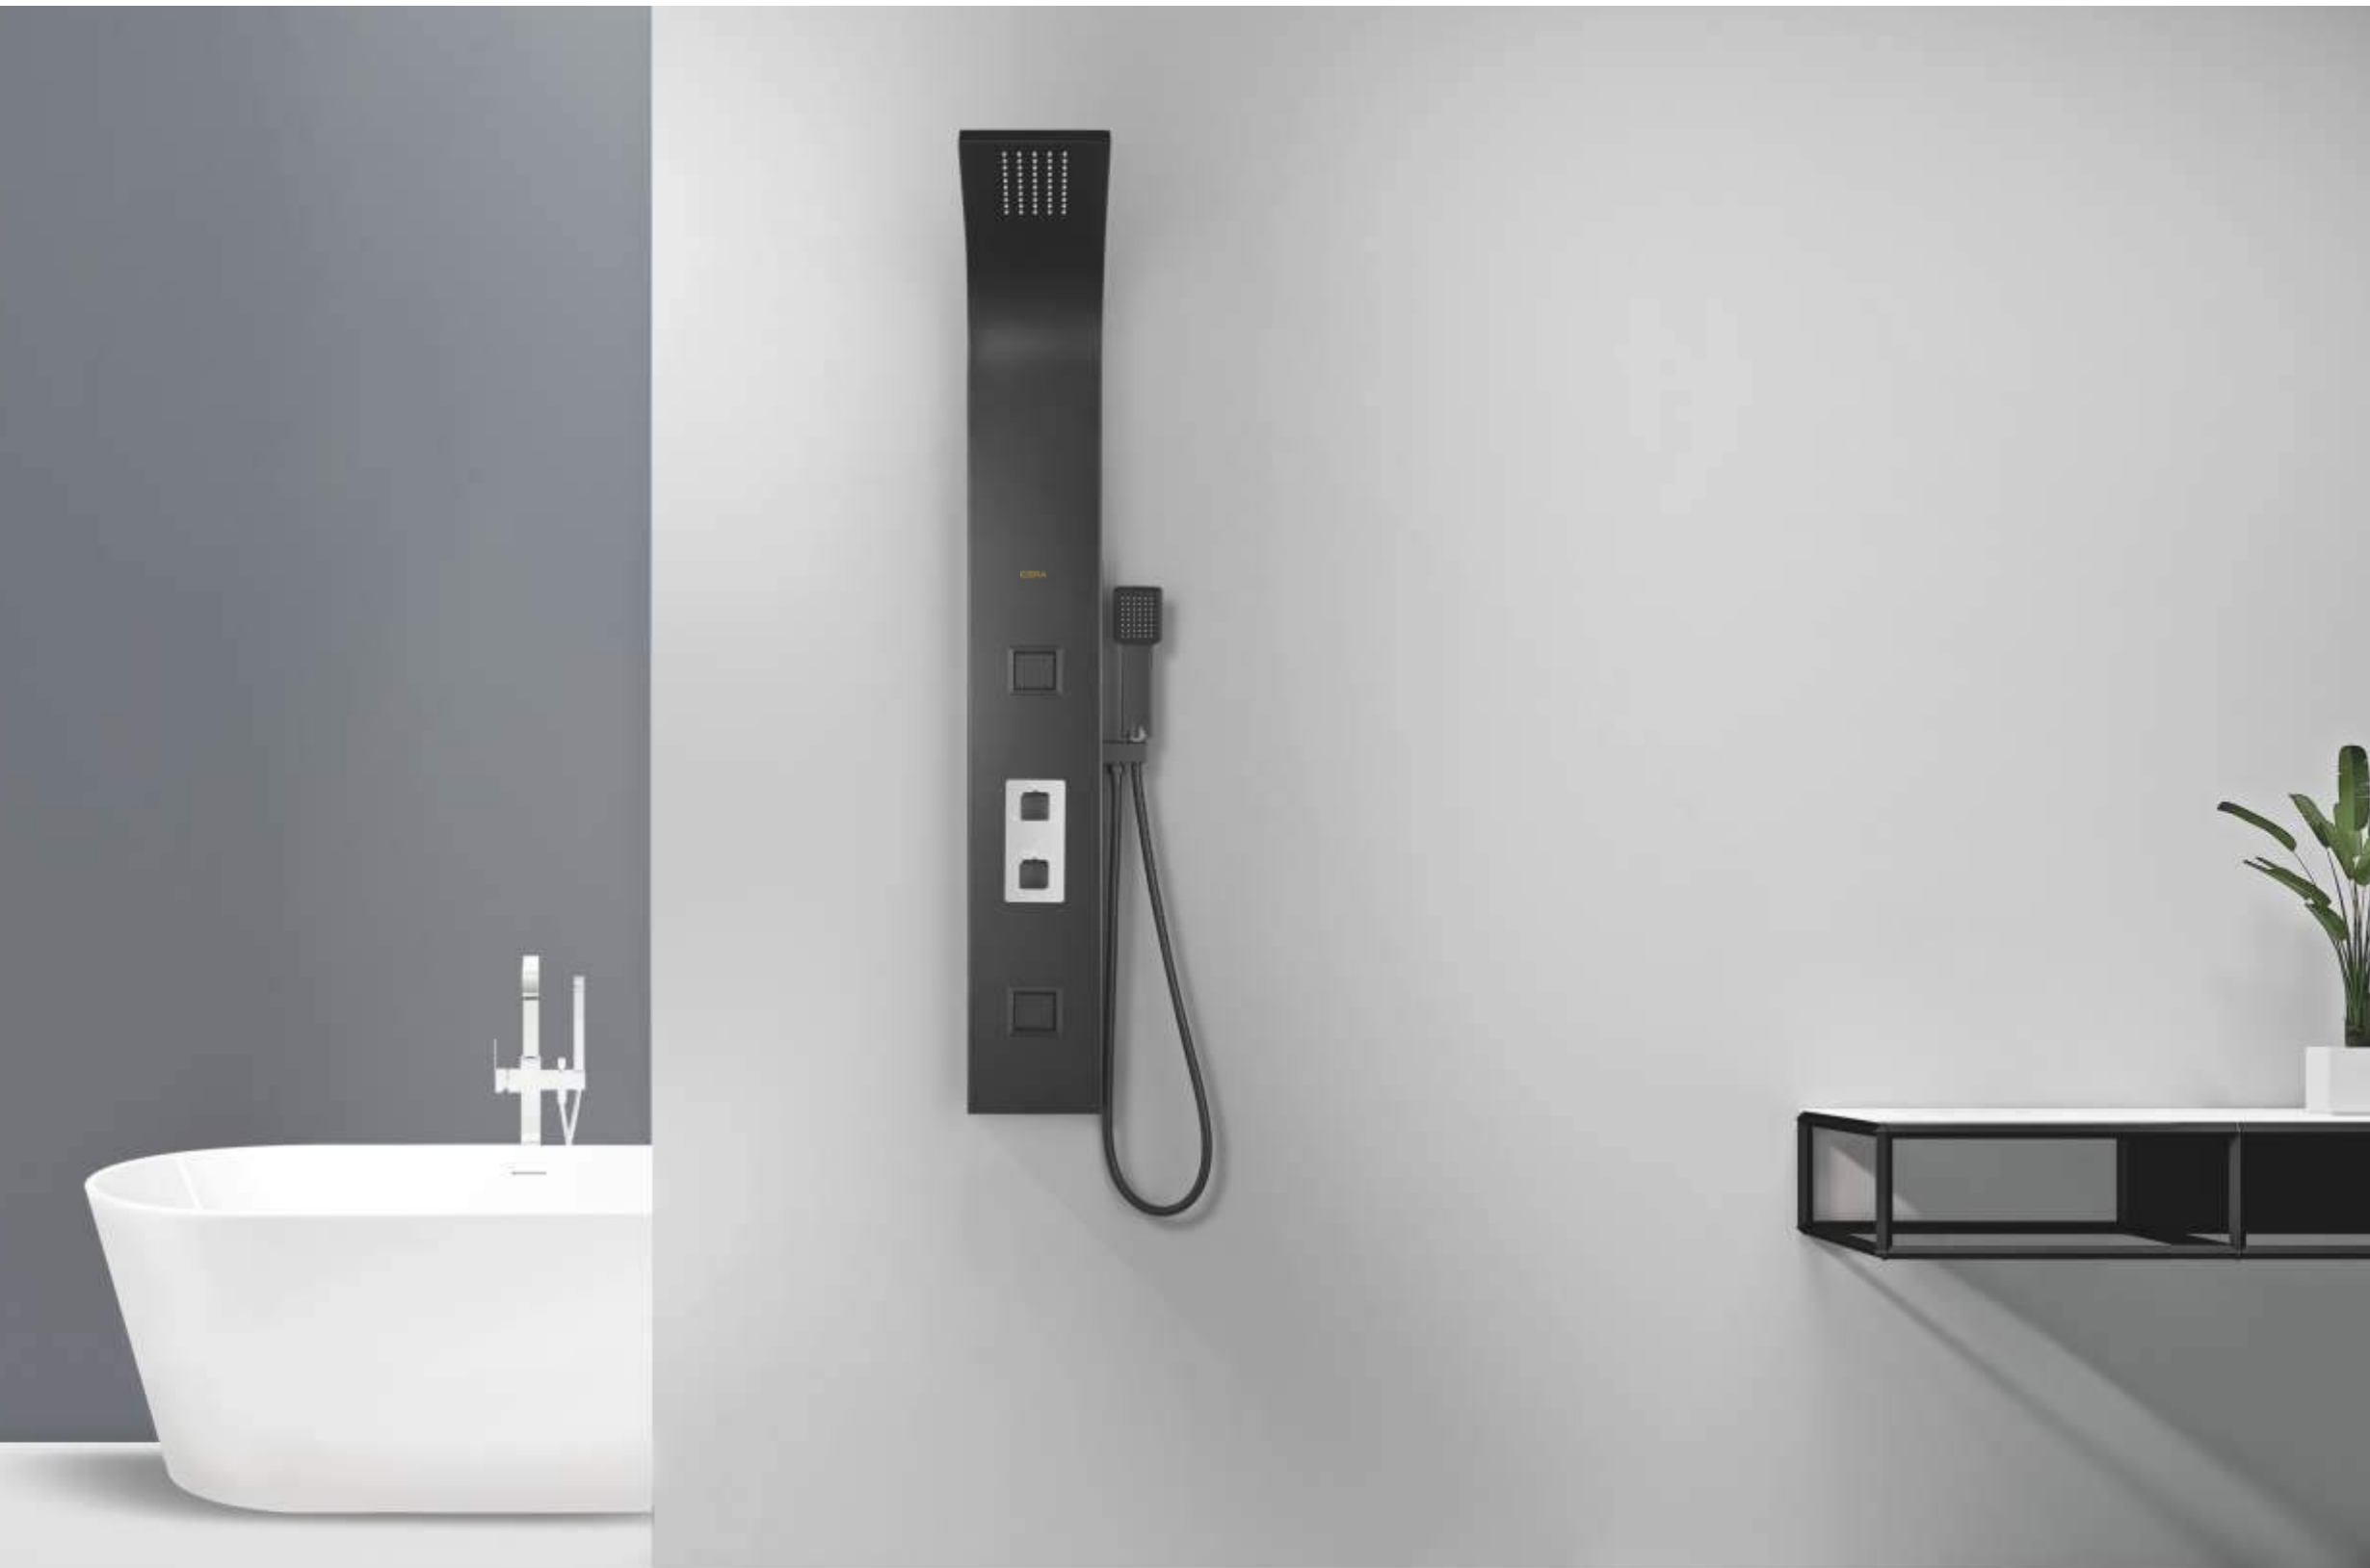

SHOWER PANELS

Serenity begins at home. It begins in your space. It's personal and for your eyes only. It soothes the body, calms the mind and heals the soul. It's more than just about comfort or rest from the grind. It's a journey, an inward one. For a feeling so personal, should the experience not be personal too? Introducing the all-new Shower Panels by Cera. It's luxurious, sleek, sophisticated, and most importantly, it feels personal, so that at the end of the day, you can unwind, your way.