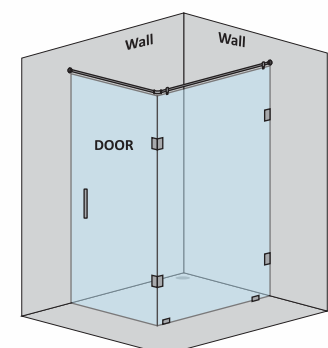

CAPTIVATE-C - L SHAPE SHOWER PARTITION

2 Fixed Glass + 1 Door(in corner)(with round/square shape stabilizer rod set & door Handle)					
Specification	Item Code	Width(mm)	Height(mm)	Round MRP(Rs.)	Square MRP(Rs.)
8mm Clear Glass, CP finish hw	SPLS8107AA	1800-2000	1950	38250	41230
8mm Clear Glass, CP finish hw	SPLS8107AB	2001-2400	1950	41310	43380
8mm Clear Glass, CP finish hw	SPLS8107AC	2401-2500	1950	45390	46050
8mm Clear Glass, CP finish hw	SPLS8107AD	2801-3000	1950	50490	51300
10mm Clear Glass, CP finish hw	SPLS1107AA	1800-2000	1950	44680	48200
10mm Clear Glass, CP finish hw	SPLS1107AB	2001-2400	1950	49160	53340
10mm Clear Glass, CP finish hw	SPLS1107AC	2401-2500	1950	53860	58370
10mm Clear Glass, CP finish hw	SPLS1107AD	2801-3000	1950	58000	63510

CAPTIVATE-A - L SHAPE SHOWER PARTITION

1 Fixed glass + 1 Door(on wall) (with round/square shape stabilizer set & door handle)					
Specification	Item Code	Width(mm)	Height(mm)	Round MRP(Rs.)	Square MRP(Rs.)
8mm Clear Glass, CP finish hw	SPLS8105AA	1500-1700	1950	34680	36410
8mm Clear Glass, CP finish hw	SPLS8105AB	1701-1900	1950	36720	38560
10mm Clear Glass, CP finish hw	SPLS1105AA	1500-1700	1950	35700	37490
10mm Clear Glass, CP finish hw	SPLS1105AB	1701-1900	1950	37740	39630

CAPTIVATE-G - L SHAPE SHOWER PARTITION