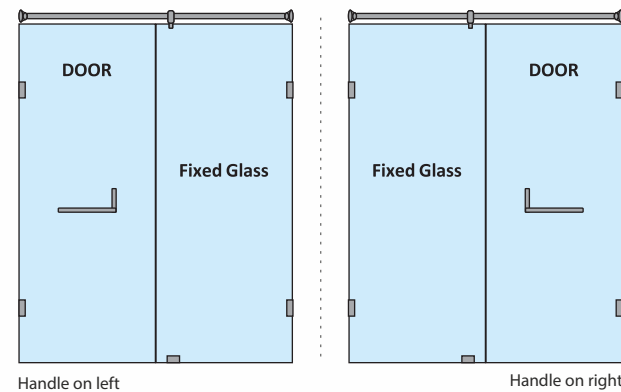

HYBRIS-C WALL-TO-WALL SHOWER PARTITION

| 1 Fixed Glass + 1 Door(on wall)(with round/square shape stabilizer rod set & door Handle) | | | | | |
|-------------------------------------------------------------------------------------------|------------|-----------|------------|----------------|-----------------|
| Specification | Item Code | Width(mm) | Height(mm) | Round MRP(Rs.) | Square MRP(Rs.) |
| 8mm Clear Glass, CP finish hw | SPWW8102AA | 800-1200 | 1950 | 23870 | 25060 |
| 8mm Clear Glass, CP finish hw | SPWW8102AB | 1201-1600 | 1950 | 28460 | 29880 |
| 8mm Clear Glass, CP finish hw | SPWW8102AC | 1601-2000 | 1950 | 31720 | 33310 |
| 10mm Clear Glass, CP finish hw | SPWW1102AA | 800-1200 | 1950 | 27540 | 28920 |
| 10mm Clear Glass, CP finish hw | SPWW1102AB | 1201-1600 | 1950 | 31820 | 33410 |
| 10mm Clear Glass, CP finish hw | SPWW1102AC | 1601-2000 | 1950 | 35190 | 36950 |