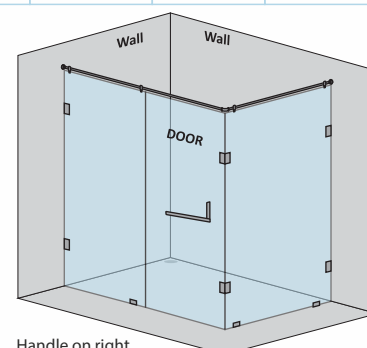

2 Fixed Glass + 1 Door(on glass)(with Round/square shape stabilizer rod set & door Handle)					
Specification	Item Code	Width(mm)	Height(mm)	Round MRP(Rs.)	Square MRP(Rs.)
8mm Clear Glass, CP finish hw	SPLS8308AA	1800-2000	1950	38250	40160
8mm Clear Glass, CP finish hw	SPLS8308AB	2001-2400	1950	41310	43380
8mm Clear Glass, CP finish hw	SPLS8308AC	2401-2500	1950	45390	47660
8mm Clear Glass, CP finish hw	SPLS8308AD	2801-3000	1950	50490	53010
10mm Clear Glass, CP finish hw	SPLS1308AA	1800-2000	1950	44680	46910
10mm Clear Glass, CP finish hw	SPLS1308AB	2001-2400	1950	49160	51620
10mm Clear Glass, CP finish hw	SPLS1308AC	2401-2500	1950	53860	56550
10mm Clear Glass, CP finish hw	SPLS1308AD	2801-3000	1950	58000	60900