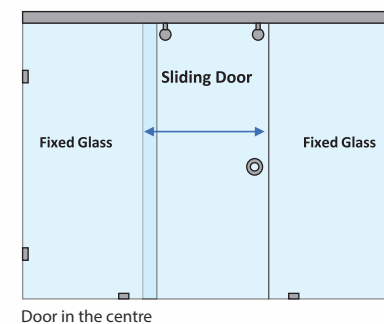

ELISA - WALL-TO-WALL SLIDING SHOWER PARTITION

1 Fixed Glass + 1 Sliding Door(CP Finish/Black Matte Finish)					
Specification	Item Code	Width(mm)	Height(mm)	CP Finish MRP(Rs.)	Black Matte MRP(Rs.)
8mm Clear Glass, CP finish hw	SPWW8501AA	1000-1500	2000	30090	33100
8mm Clear Glass, CP finish hw	SPWW8501AB	1501-2000	2000	33150	36470

ELISA-B XL - WALL-TO-WALL SLIDING SHOWER PARTITION

2 Fixed Glass + 1 Sliding Door in center(CP Finish)				
Specification	Item Code	Width(mm)	Height(mm)	MRP(Rs.)
8mm Clear Glass, CP finish hw	SPWW8502AD	1000-1500	2000	40700
8mm Clear Glass, CP finish hw	SPWW8502AE	1601-2000	2000	42230
8mm Clear Glass, CP finish hw	SPWW8502AF	2001-2500	2000	43700

ELISA XL - WALL-TO-WALL SLIDING SHOWER PARTITION

2 Fixed Glass + 1 Sliding Door in center(CP Finish)				
Specification	Item Code	Width(mm)	Height(mm)	MRP(Rs.)
8mm Clear Glass, CP finish hw	SPWW8502AA	1000-1500	2000	35390
8mm Clear Glass, CP finish hw	SPWW8502AB	1601-2000	2000	36720
8mm Clear Glass, CP finish hw	SPWW8502AC	2001-2500	2000	38000

ENCLAVE - CORNER SLIDING SHOWER PARTITION

2 Fixed Glass + 2 Sliding Doors in Corner (CP Finish)				
Specification	Item Code	Width(mm)	Height(mm)	MRP(Rs.)
8mm Clear Glass, CP finish hw	SPCS8503AA	1800-2200	2000	44000
8mm Clear Glass, CP finish hw	SPCS8503AB	2201-2600	2000	49250
8mm Clear Glass, CP finish hw	SPCS8503AC	2601-3000	2000	53700