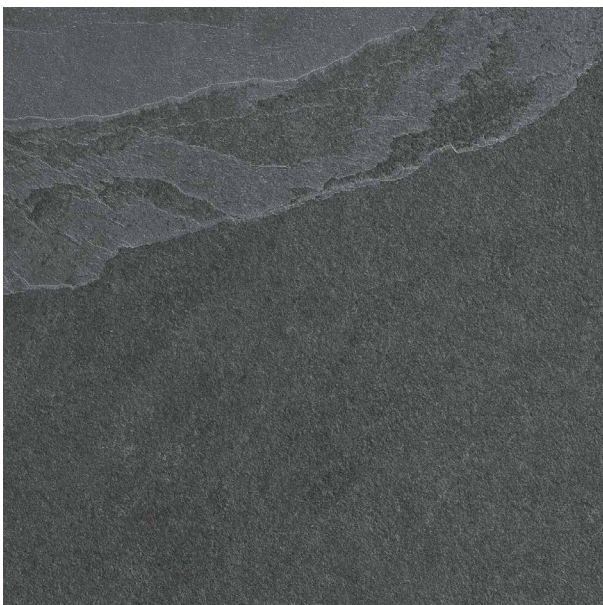

Joshua Beige

Joshua Grey

400x400 mm

Finish: Rustic

Pampas Light Grey

Pampas Dark Grey

400x400 mm

Finish: Rustic