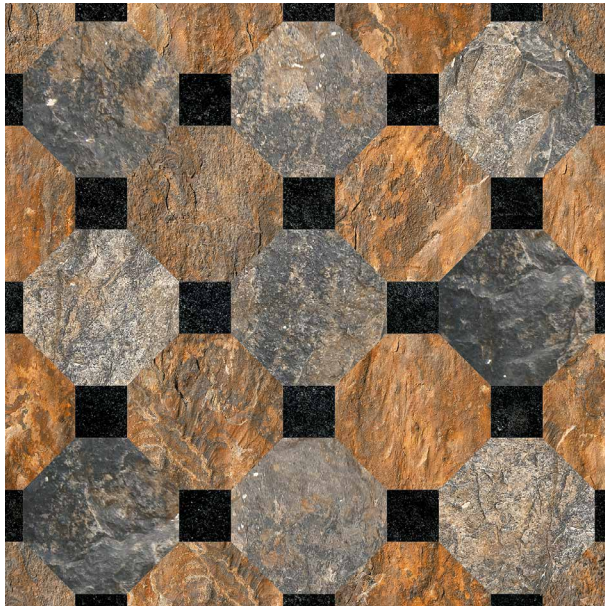

PLAIN

Alisol Brown	11
Atacama	12
Blueberry	13
Huckleberry	14
Jamaica	15
Nevada Brown	16
Portostone grey	16

400x400 mm

Finish: Rustic

Acropolis Brown

Archstone Brown

400x400 mm

Finish: Rustic

Castlestone Brown

400x400 mm

Finish: Rustic

Edington Brown

Erbo Brown

400x400 mm

Finish: Rustic

Edinstone Brown

Joshua Beige

Joshua Grey

400x400 mm

Finish: Rustic

Pampas Light Grey

Pampas Dark Grey

400x400 mm

Finish: Rustic

Rhodes Brown

Rhodes Beige

Savannas Grey

Tanami Beige

400x400 mm

Finish: Rustic

Traverstone Beige

400x400 mm