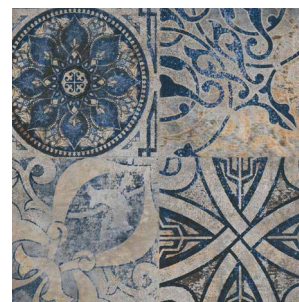

Rhodes Brown

Rhodes Beige

Savannas Grey

Tanami Beige

400x400 mm

Finish: Rustic

Traverstone Beige

400x400 mm

Finish: Plain

Alisol Brown

400x400 mm

Finish: Plain

Atacama Beige

Atacama Decor

400x400 mm

Finish: Plain

Blueberry Dark Beige

Blueberry Light Beige

Blueberry Decor

400x400 mm

Finish: Plain

Huckleberry Dark Grey

Huckleberry Light Grey

Huckleberry Decor

400x400 mm

Finish: Plain

Jamaica Dark Grey

Jamaica Light Grey

Huckleberry Decor

400x400 mm

Finish: Plain

Nevada Brown