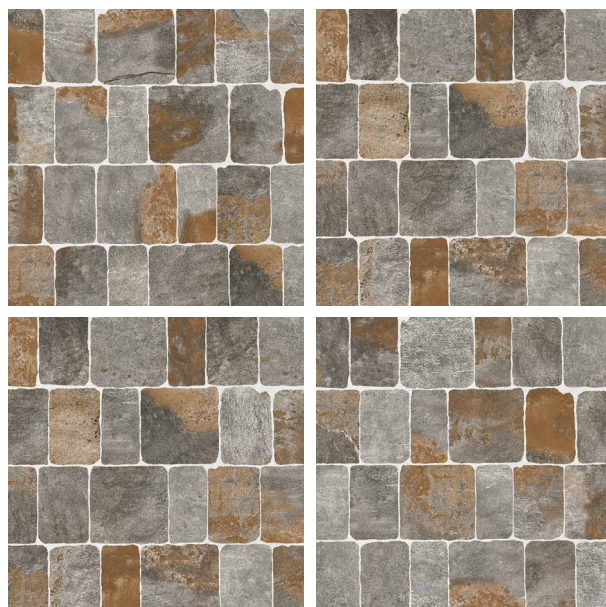

PLAIN

Alisol Brown	11
Atacama	12
Blueberry	13
Huckleberry	14
Jamaica	15
Nevada Brown	16
Portostone grey	16

400x400 mm

Finish: Rustic

Acropolis Brown

Archstone Brown

400x400 mm

Finish: Rustic

Castlestone Brown

400x400 mm

Finish: Rustic

Edington Brown

Erbo Brown

400x400 mm

Finish: Rustic

Edinstone Brown

Joshua Beige

Joshua Grey

400x400 mm

Finish: Rustic

Pampas Light Grey

Pampas Dark Grey

400x400 mm

Finish: Rustic

Rhodes Brown

Rhodes Beige

Savannas Grey

Tanami Beige

400x400 mm

Finish: Rustic

Traverstone Beige

400x400 mm