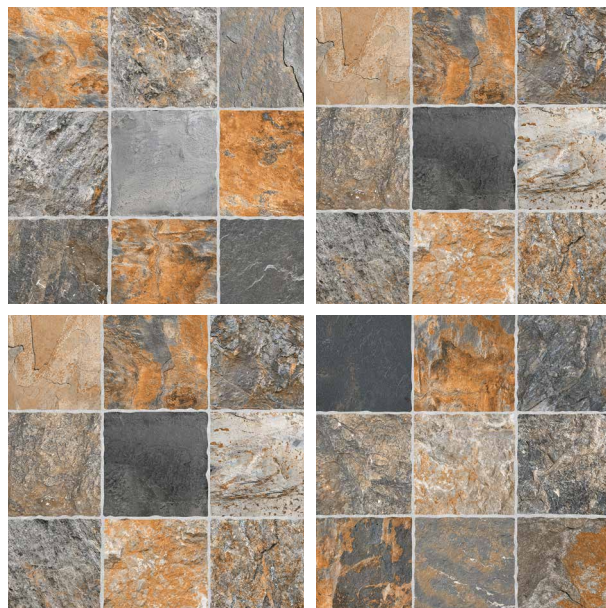

PLAIN

Alisol Brown	11
Atacama	12
Blueberry	13
Huckleberry	14
Jamaica	15
Nevada Brown	16
Portostone grey	16

400x400 mm

Finish: Rustic

Acropolis Brown

Archstone Brown

400x400 mm

Finish: Rustic

Castlestone Brown

400x400 mm

Finish: Rustic

Edington Brown

Erbo Brown

400x400 mm

Finish: Rustic

Edinstone Brown

Joshua Beige

Joshua Grey

400x400 mm

Finish: Rustic

Pampas Light Grey

Pampas Dark Grey

400x400 mm

Finish: Rustic

Rhodes Brown

Rhodes Beige

Savannas Grey

Tanami Beige

400x400 mm

Finish: Rustic

Traverstone Beige

400x400 mm