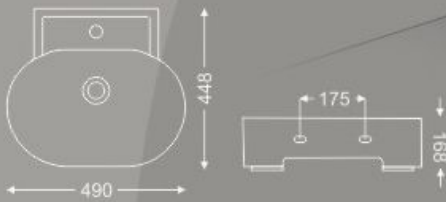

W P H
720 x 380 x 760

S-Trap 300mm

CKRI 1002

W P H
360 x 485 x 345

CKRI 1003

W P H
545 x 385 x 142

CKRI 1007

TABLE TOP & WALL MOUNTED

W P H
490 x 448 x 168

“Personal Satisfaction Is The
Most Important Ingredient Of Success.”

CYMATIC Series SPHERE

CSPH 1001

SIPHONIC

W P H
355 x 670 x 778

S-trap 300mm

CSPH 1002