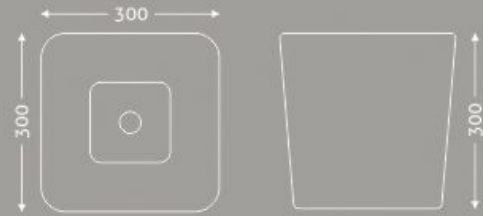

CYMATIC Series
JUPIT

CJUP 1001

W P H
360 x 647 x 751

S-Trap 220mm | P-trap 180mm

CJUP 1002

W P H
350 x 540 x 345

CJUP 1003

W P H
300 x 300 x 300

CJUP 1009

W P H
500 x 380 x 860

CJUP 1006

W P H
300 x 340 x 560

CJUP 1004

W P H
555 x 435 x 820

“The difference between style and fashion is quality.”

JUPIT