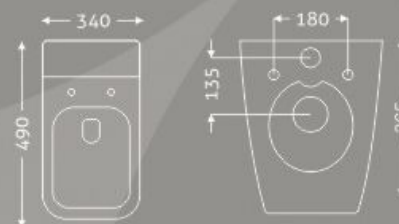

BERRETTO Series
QUADRATO

BQUA1001

SIPHONIC

W P H
355 x 695 x 820
S-trap 300 mm

BQUA1002

TOP FIXING RACK BOLT

W P H
340 x 490 x 365

BQUA1003 xl