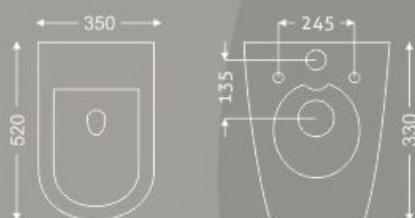

BERRETTO Series
WALL HUNG

BH001002

HOOP
TOP FIXING RACK BOLT

W	P	H
330	480	348

BVEC1002

VECTOR

W	P	H
350	520	330

BBAC1002