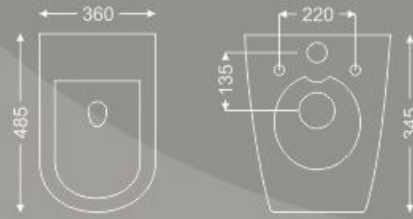

W P H
720 x 380 x 760

S-Trap 300mm

CKRI 1002

W P H
360 x 485 x 345

CKRI 1003

W P H
545 x 385 x 142

CKRI 1007

TABLE TOP & WALL MOUNTED

W P H
490 x 448 x 168

“Personal Satisfaction Is The
Most Important Ingredient Of Success.”

CYMATIC Series SPHERE

CSPH 1001

SIPHONIC

W P H
355 x 670 x 778

S-trap 300mm

CSPH 1002