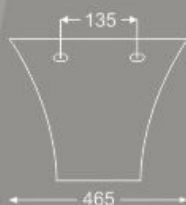

BCRE2033

Exposed Part Kit Of Concealed Flush Cock With Adjustable Wall Flange (compatible With Ald-102)

BERRETTO Series
ACUTE

BACU1002

W P H
360 x 500 x 363

BACU1010

W P H
465 x 415 x 410

“ let’s get lost in luxury and
satisfy our senses with bafit ”