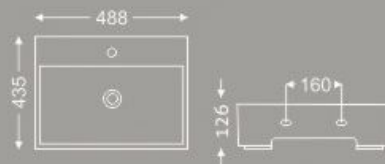

PREG 1003

TABLE TOPS & WALL MOUNTED REGAL

W P H
488 x 435 x 126