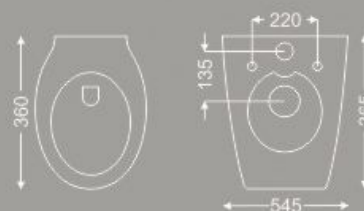

BERRETTO Series TABLE TOPS

BVER1003

VERO

W P H
434 x 434 x 141

BQUA1003 L

QUADRATO L

W P H
600 x 350 x 115

BINT1003