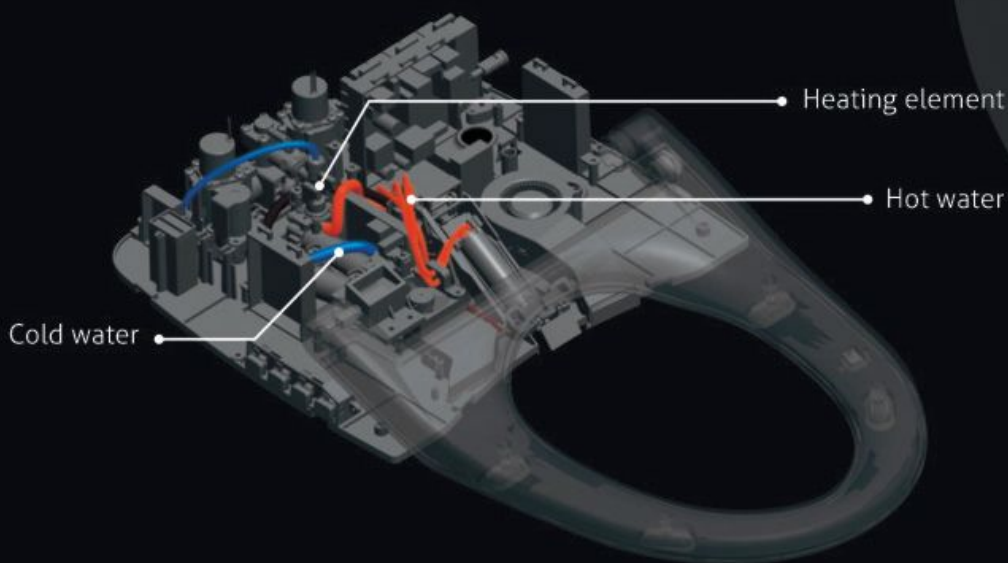

Instant heat ceramic heating core, with microcomputer digital temperature control MCU, for continued comfortable experience.

INTELLIGENT

No hands, Automatic flushing

Intelligent automatic flushing on 3 seconds after leaving the seat. In case of no power supply, manual flushing is also possible.

INSTANT UPGRADE IN CLEANLINESS WITH HEATED CIRCULATING WATER

Ensures Instant heating with a former storage of water. Maintains itself and keeps water clean with zero bacteria breeding scope.

PRINCIPLE OF INSTANT HEAT