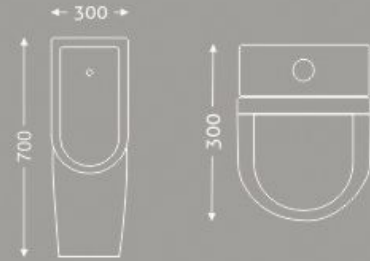

CICO 1004

W P H
620 x 500 x 805

CICO 1006

W P H
300 x 300 x 700

“ Make that leap to luxury,
surround yourself in
only excellence. ”

ICONIC

ICONIC IN EXPERIENCE AND APPEARANCE

Just like the name suggests, a series that is iconic in appearance as well as experience. Creating an added dimension of surprise, stability and simplicity the Iconic series won't fail to impress you or blend into any given space.