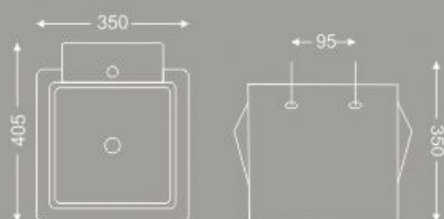

W P H
350 x 405 x 350