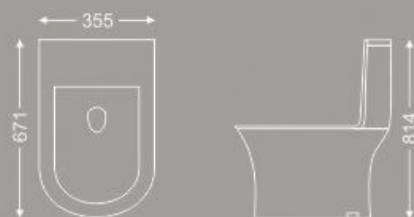

SIPHONIC

W P H
355 x 671 x 814

S-Trap 220 mm

CICO 1002