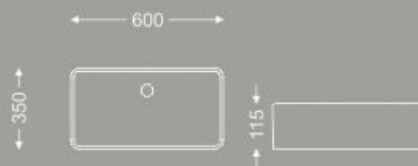

BERRETTO Series TABLE TOPS

BVER1003

VERO

W P H
434 x 434 x 141

BQUA1003 L

QUADRATO L

W P H
600 x 350 x 115

BINT1003