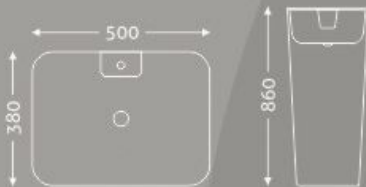

CYMATIC Series
JUPIT

CJUP 1001

W P H
360 x 647 x 751

S-Trap 220mm | P-trap 180mm

CJUP 1002

W P H
350 x 540 x 345

CJUP 1003

W P H
300 x 300 x 300

CJUP 1009

W P H
500 x 380 x 860

CJUP 1006

W P H
300 x 340 x 560

CJUP 1004

W P H
555 x 435 x 820

“The difference between style and fashion is quality.”

JUPIT