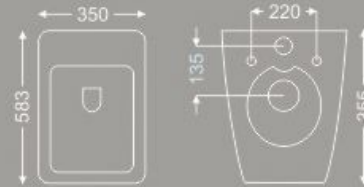

BBAC1002

BACARDI

W P H
350 x 583 x 355