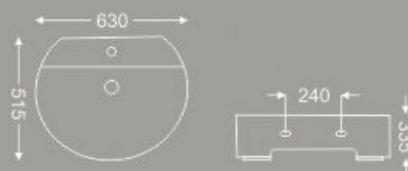

W P H
490 x 448 x 168

“Personal Satisfaction Is The
Most Important Ingredient Of Success.”

CYMATIC Series SPHERE

CSPH 1001

SIPHONIC

W P H
355 x 670 x 778

S-trap 300mm

CSPH 1002

W P H
350 x 520 x 342

CSPH 1003

W P H
455 x 470 x 140

CSPH 1009

W P H
425 x 425 x 950

CSPH 1010

W P H
630 x 515 x 335

CYMATIC Series
ICONIC