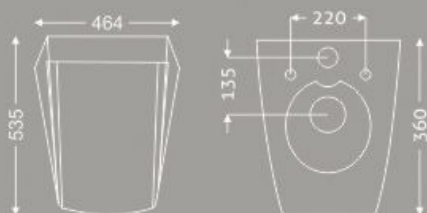

W P H
464 x 535 x 360

CCRY 1003

W P H
548 x 400 x 147

CRYSTAL

CCRY2011

Bib Cock Long Body
With Wall Flange

CCRY2012

Two Way Bib Cock With
Wall Flange