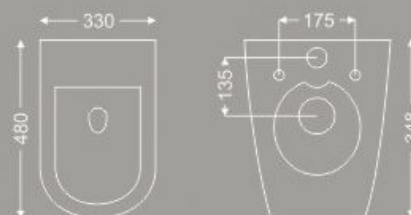

BH001002

HOOP
TOP FIXING RACK BOLT

W	P	H
330	480	348