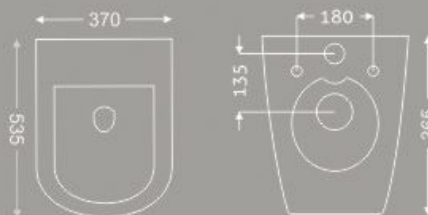

BSWE2035

Two Way Angular Cock With Wall Flange

BERRETTO Series
CREST

BCRE1001

SIPHONIC
W P H
375 x 710 x 785

S-trap 220mm

BCRE1002

W P H
370 x 535 x 365