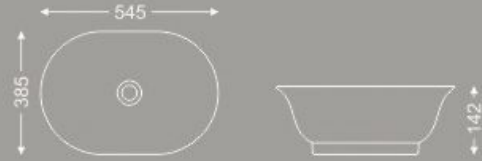

W P H
720 x 380 x 760

S-Trap 300mm

CKRI 1002

W P H
360 x 485 x 345

CKRI 1003

W P H
545 x 385 x 142

CKRI 1007

TABLE TOP & WALL MOUNTED

W P H
490 x 448 x 168

“Personal Satisfaction Is The
Most Important Ingredient Of Success.”

CYMATIC Series SPHERE

CSPH 1001

SIPHONIC

W P H
355 x 670 x 778

S-trap 300mm

CSPH 1002