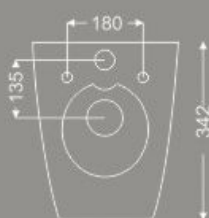

W P H
490 x 448 x 168

“Personal Satisfaction Is The
Most Important Ingredient Of Success.”

CYMATIC Series SPHERE

CSPH 1001

SIPHONIC

W P H
355 x 670 x 778

S-trap 300mm

CSPH 1002

W P H
350 x 520 x 342

CSPH 1003

W P H
455 x 470 x 140

CSPH 1009

W P H
425 x 425 x 950

CSPH 1010

W P H
630 x 515 x 335

CYMATIC Series
ICONIC