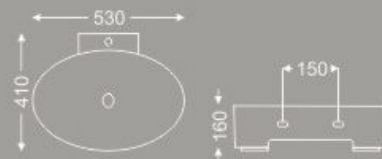

W P H
350 x 350 x 112

PJIN 1003

TABLE TOPS & WALL MOUNTED JINRO

W P H
530 x 410 x 160

THE EXPERIENCE
OF POWERFUL CLEANSING &
REJUVENATION AT YOUR FINGERTIPS.

PRUDENT Series WASH BASIN SET

PFER 1004

FERET