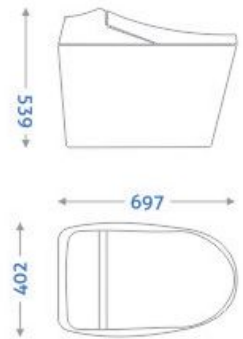

CYMATIC Series
INTELLIGENT

CINT1001

W P H
402 x 697 x 539

Water Pressure	Heating Method
0.1-0.8 Mpa	Instant Heating

DESIGNED TO CREATE AN EXPERIENCE UNMATCHED

Integrated personal cleansing system

More Healthy