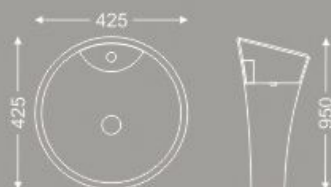

W P H
490 x 448 x 168

“Personal Satisfaction Is The
Most Important Ingredient Of Success.”

CYMATIC Series SPHERE

CSPH 1001

SIPHONIC

W P H
355 x 670 x 778

S-trap 300mm

CSPH 1002

W P H
350 x 520 x 342

CSPH 1003

W P H
455 x 470 x 140

CSPH 1009

W P H
425 x 425 x 950

CSPH 1010

W P H
630 x 515 x 335

CYMATIC Series
ICONIC