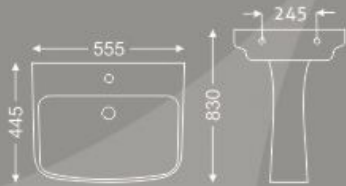

PFER 1004

FERET

W   P   H
555 x 445 x 830