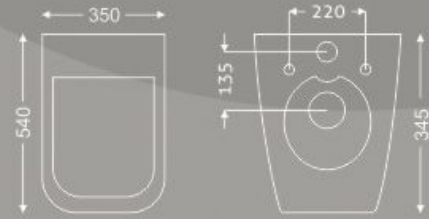

CYMATIC Series
JUPIT

CJUP 1001

W P H
360 x 647 x 751

S-Trap 220mm | P-trap 180mm

CJUP 1002

W P H
350 x 540 x 345

CJUP 1003

W P H
300 x 300 x 300

CJUP 1009

W P H
500 x 380 x 860

CJUP 1006

W P H
300 x 340 x 560

CJUP 1004

W P H
555 x 435 x 820

“The difference between style and fashion is quality.”

JUPIT