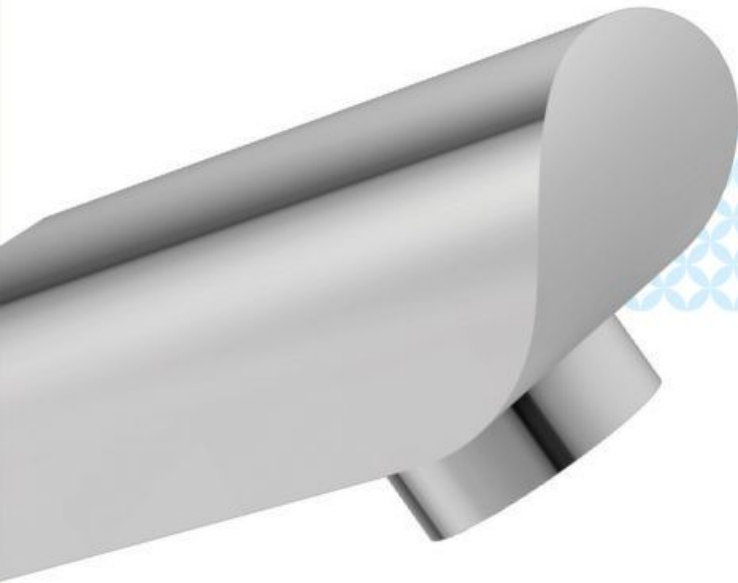

OLYMPUS

EMINENCE OF ELEGANCE EXPERIENCE OF EXCELLENCE

Find here a bathroom series capable of enhancing your cleansing experience while adding a touch of originality and freshness to your space. Based on unmatched efficacy and designed for a refreshing mix of bold curves and svelte forms.

POLY2010

Bib Cock With Wall Flange

POLY2011

Bib Cock Long Body With Wall Flange

POLY2012

Two Way Bib Cock With Wall Flange

POLY2021

Pillar Cock

POLY2022

Pillar Cock With Tall Body

POLY2023

Single Lever Basin Mixer With 450mm Braided Hoses

POLY2041

Sink Cock With Regular Swinging Spout With Wall Flange(w/m)

POLY2043

Sink Cock With Extended Swinging Spout With Wall Flange(w/m)

POLY2042

Sink Cock With Regular Swinging Spout (t/m)