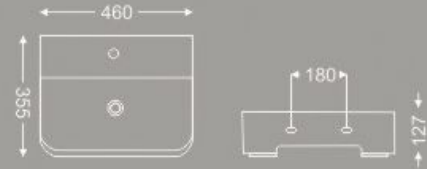

PNOR 1003

NORTE

W P H
435 x 435 x 118

PGRA 1003

TABLE TOPS & WALL MOUNTED GRAYON

W P H
460 x 355 x 127

PRUI 1003

RUIZ TABLE TOPS & WALL MOUNTED