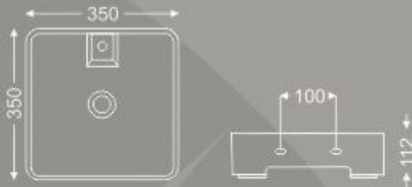

W P H
350 x 350 x 112

PJIN 1003

TABLE TOPS & WALL MOUNTED JINRO

W P H
530 x 410 x 160

THE EXPERIENCE
OF POWERFUL CLEANSING &
REJUVENATION AT YOUR FINGERTIPS.

PRUDENT Series WASH BASIN SET

PFER 1004

FERET