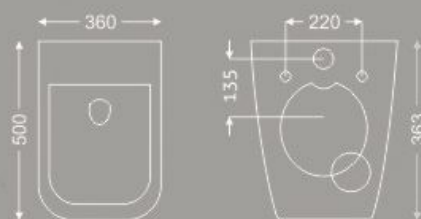

BCRE2033

Exposed Part Kit Of Concealed Flush Cock With Adjustable Wall Flange (compatible With Ald-102)

BERRETTO Series
ACUTE

BACU1002

W P H
360 x 500 x 363

BACU1010

W P H
465 x 415 x 410

“ let’s get lost in luxury and
satisfy our senses with bafit ”