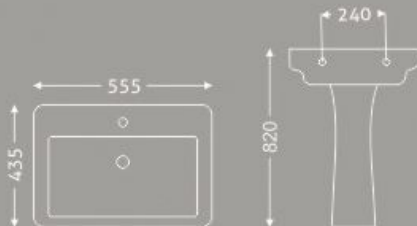

CJUP 1009

W P H
500 x 380 x 860

CJUP 1006

W P H
300 x 340 x 560

CJUP 1004

W P H
555 x 435 x 820

“The difference between style and fashion is quality.”

JUPIT