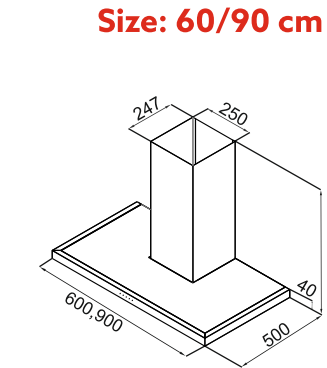

LED lamp
Baffle filter
Inox
1100 M³/hr
3 speed
Push Button
LED lamp
150 mm outlet
MRP ₹:
60- CF: **15,150/-**
60- BF: **16,450/-**
90- CF: **18,600/-**
90- BF: **19,850/-**

Size: 60/90 cm