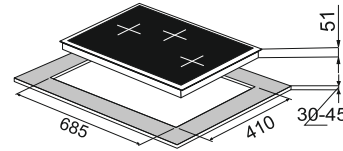

Full Brass Burner
Cast iron Pan support
Metal knob

Stainless Steel brush finish
3 Burner (01 Big Multi,
01 Mini Multi, 01 Dual Ring Flame)
Battery operated ignition type
Black tempered glass (8mm thickness)
Product Dimension: 780 x 450 mm
Cutout Dimension : 685 x 410 mm

MRP ₹:
78 cm: **29,990/-**

Size: 78 cm