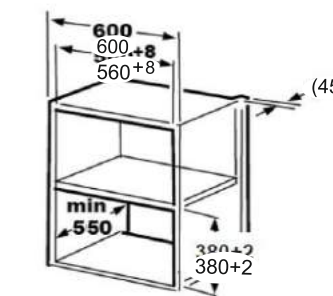

10 auto cooking menu
Microwave, Grill & Convection
Quick start & Cooking function
Defrost by weight & time

Multi stage cooking
25 liter
Soft button control
SS cavity
Large LED display
Product Dimension 594 x 470 x 388 mm
Carcase Dimension: 600 x 560 x 380 mm

MRP ₹: 34,490/-