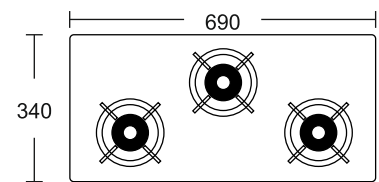

3 Burner Cooktop
Round Pan Support
Burner: Brass
Gas Valve: Brass
Body: Black SS
Dimension: 690 x 340 mm
Dip Tray: SS
MRP ₹: 7,790/-