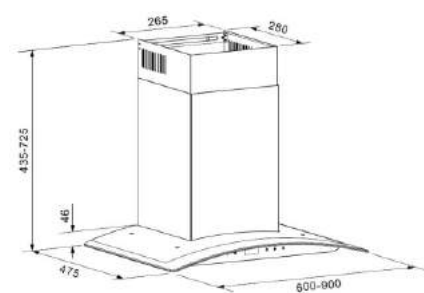

Black Body
Touch Screen
Baffle Filter
LED Lamp
Metal housing
3 speed
1150 M³/hr
Timer function
1 x 500 mm black duct cover
Oil collector
MRP ₹:
60 cm: **22,990/-**
90 cm: **24,790/-**