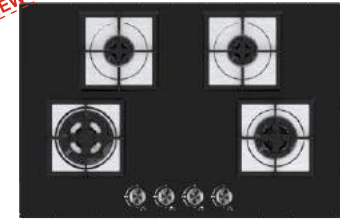

Brazzo 78-4

NEW