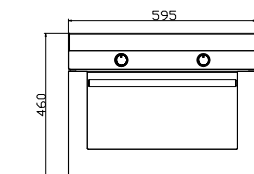

Built-In Ovens

Bio 03

Built-In Ovens

Bio 01

Triple layer Glass
Child lock
Easy clean Enamel Cavity
Sensor touch control

Shelf positions
Forced air cooling system
8 Cooking models
Capacity : 65L
1 Enamel Sliding baking tray & 1 Wire rack rotisserie
Combination grid
Telescopic shelf supports
Cavity (W x D x H, mm): 487 x 450 x 350
Product (W x D x H, mm): 560 x 590 x 585

MRP ₹: 55,690/-

Bio 02

Triple layer Glass
Child lock
Easy clean Enamel Cavity

5 Shelf positions
Forced air cooling system
Pop-out rotary knobs and push-buttons
9 Cooking models
Capacity : 65L
01 Enamel Sliding baking tray & 01 Wire rack rotisserie
Telescopic shelf supports
Cavity (W x D x H, mm): 487 x 450 x 350
Product (W x D x H, mm): 560 x 590 x 585

MRP ₹: 49,490/-

Bio 03

Fully Automatic
A Energy Rating
65L Capacity
11 Function + Auto Cooking

Black body+Black glass with inox strip+Triple layer glass door
5.0" TFT touch control & auto menus
Heat preservation & four glazed cool glass door
Easy clean enamel cavity
30-250° C temperature
Dimension 595 x 595 x 570mm

MRP ₹: 89,990/-

Built-In Microwaves

MWO-3

Built-In Microwaves

MWO-1

10 Cooking Menu
Mircowave, Grill, Convection & Defrost
Multi stage Cooking

25 Liter
Fully touch control panel
SS cavity
Large LED display
product Dimension: 594 x 470 x 388 mm
Carcase Dimension: 560 x 550 x 380 mm

MRP ₹: 39,390/-

MWO-2

10 auto cooking menu
Microwave, Grill & Convection
Quick start & Cooking function
Defrost by weight & time

Multi stage cooking
25 liter
Soft button control
SS cavity
Large LED display
Product Dimension 594 x 470 x 388 mm
Carcase Dimension: 600 x 560 x 380 mm

MRP ₹: 34,490/-

MWO-3

Fully Built-in
Black glass with SS strip and Black Body
TFT control Display