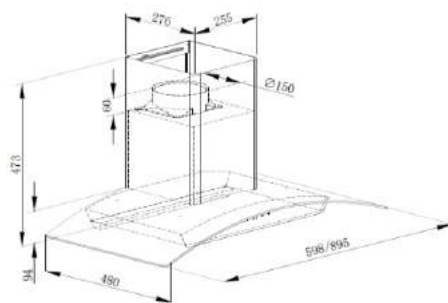

A Energy Class

BLDC Silent Motor
Motion Sensor
Energy Saving
Heat Auto Clean
1200 M³/hr
9 speed Touch Switch
1 x 1.5 W LED lamp
Filter less
Oil Collector

MRP ₹:
60 cm: **32,200/-**
75 cm: **34,500/-**
90 cm: **35,600/-**

Size: 60/75/90 cm