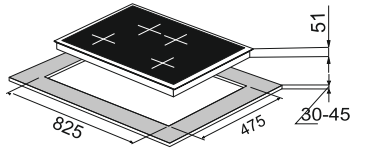

Full Brass Burner
Pan support with Heat Protector
Designer Metal knob
4 Burner (01 Big Multi,
01 Mini Multi
02 Mini Dual flame)
Battery operated ignition type
Bevelled Edge 8 mm Black tempered glass
Flame Failure Device
Product Dimension: 860 x 520 mm
Cutout Dimension : 825 x 475 mm

MRP ₹:
90 cm: **42,900/-**

Size: 90 cm