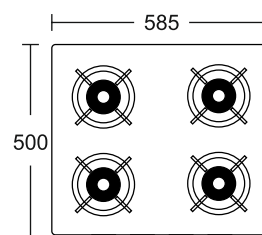

Cooktops

Hornet 4

Top Knob
Heavy Cast iron square pan support
Forged burner
Knobs: Metal Knobs
Body: Black
Dimension: 800 x 500 mm
Diptray: Black SS
MRP ₹: 12,490/-

Piano 3BR

Cast Iron pan support,
Designer ignition system
Metal knob
Heavy duty burner
3 Burner (01 Super big,
01 Big, 01 Small)
Toughened glass & steel
optional battery ignition
Dimension: 770 x 370 mm

MRP ₹: Non Auto: 9,290/-
Auto : 10,290/-

Piano 4BR

Cast Iron pan support,
Designer ignition system
Metal knob
Heavy duty burner
4 Burner (01 Super big,
01 Big, 02 Small)
Toughened glass & steel
optional battery ignition
Dimension: 630 x 520 mm

MRP ₹: Non Auto: 11,890/-
Auto : 13,090

Maple 3

3 Burner Cooktop
Round Pan Support
Burner: Brass
Gas Valve: Brass
Body: Black SS
Dimension: 690 x 340 mm
Dip Tray: SS
MRP ₹: 7,790/-

Maple 4

4 Burner Cooktop
Round Pan Support
Burner: Brass
Gas Valve: Brass
Body: Black SS
Dimension: 585 x 500 mm
Dip Tray: SS
MRP ₹: 8,790/-

Built-In Coffee Maker

Built-In Coffee Maker

Built-in Automatic Machine with LCD Display
1.8 L(Removable) Water Tank
Coffee Strength: Mild, Normal, Strong
19bar Pump Max Pressure
30cc-240cc Adjustable Amount of Coffee
73-88° C Temperature
Touch button System

MRP ₹: 1,59,990/-