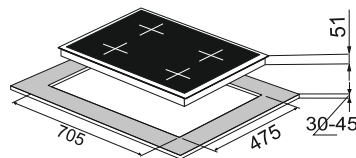

High flame brass burner
Cast iron Pan support
Metal knob

Under knob auto ignition
4 Burner (01 Big Triple,
01 Small Triple
02 Dual Flame)
Product Dimension: 820 x 520 mm
Cutout Dimension : 705 x 475mm

MRP ₹:
78 cm: **28,090/-**

Size: 78 cm