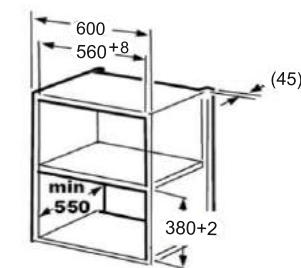

10 Cooking Menu
Mircowave, Grill, Convection & Defrost
Multi stage Cooking

25 Liter
Fully touch control panel
SS cavity
Large LED display
product Dimension: 594 x 470 x 388 mm
Carcase Dimension: 560 x 550 x 380 mm

MRP ₹: 39,390/-