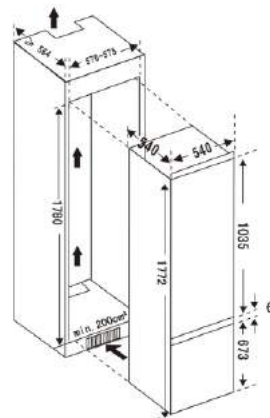

Built-In Wine Chillers

Built-in Wine Chiller

Built-in wine chiller
Black casing with glass door and wooden shelves
60 L / 18 bottles Capacity
LED display
5 - 20° temperature range
Compressor with direct cooling
0.5 KW / 24 hrs power consumption
Range of inside cabinet humidity: >60%RH
Product Range: 600 × 595 × 455 mm

MRP ₹: 63,990/-

CW 24 Bottle

Free Standing wine chiller
Black casing with transparent, panoramic door
80 L / 24 bottles Capacity
LED display
3-12° for white wine & 12-20° for red wine
Compressor with direct cooling
Range of inside cabinet humidity: >60%RH
Product Range: 545 × 395 × 875 mm

MRP ₹: 53,990/-

CW 38 Bottle

Free Standing wine chiller
Black casing with transparent, panoramic door
125 L / 38 bottles Capacity
LED display
3-12° for white wine & 12-20° for red wine
Compressor with direct cooling
Range of inside cabinet humidity: >60%RH
Product Range: 630 × 395 × 1035 mm

MRP ₹: 64,190/-

CW 120 Bottle

Free Standing wine chiller
Black casing with transparent, panoramic door
350L / 120-140 bottles Capacity
LED display
3-12° for white wine & 12-20° for red wine
Compressor with direct cooling
Range of inside cabinet humidity: >60%RH
Product Range: 630 × 595 × 1585 mm

MRP ₹: 1,10,990/-

Wine chiller-54

Free Standing wine chiller
Black casing with transparent, panoramic door
350L / 120-140 bottles Capacity
LED display
3-12° for white wine & 12-20° for red wine
Compressor with direct cooling
Range of inside cabinet humidity: >60%RH
Product Range: 630 × 595 × 1585 mm

MRP ₹: 1,10,990/-

Built-In Refrigerator

Refrigerator

Frost free Built in fridge
Capacity:240L(R:183L F:57)