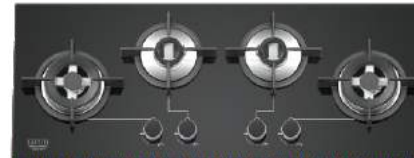

Passilo 100-4