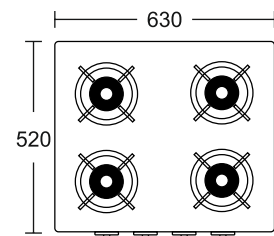

Cast Iron pan support,
Designer ignition system
Metal knob
Heavy duty burner
4 Burner (01 Super big,
01 Big, 02 Small)
Toughened glass & steel
optional battery ignition
Dimension: 630 x 520 mm

MRP ₹: Non Auto: 11,890/-
Auto : 13,090