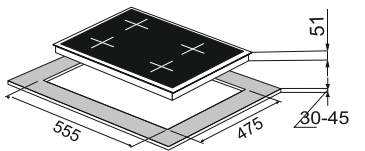

Brass Burner
Pan support with Heat Protector
Metal knob
4 Burner (01 Big Triple,
01 Small Triple
02 Dual Flame)
Battery operated ignition type
Black tempered glass (8mm thickness)
Product Dimension: 600 x 520 mm
Cutout Dimension : 555 x 475 mm

MRP ₹:
60 cm: **24,490/-**

Size: 60 cm