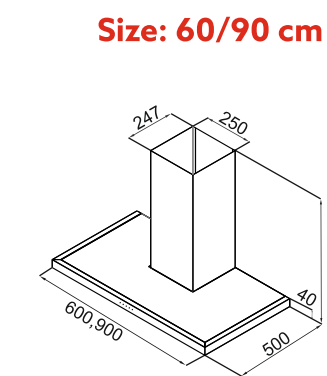

Size: 60/90 cm

LED lamp
Baffle filter
Black
1100 M³/hr
3 speed
Push Button
LED lamp
150 mm outlet
MRP ₹:
Black 60- CF: **13,900/-**
Black 60- BF: **15,150/-**
Black 90- CF: **17,300/-**
Black 90- BF: **18,600/-**

Size: 60/90 cm