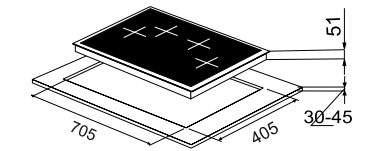

High Flame Brass Burner Metal Knob

Burner Type : 3.0kw/1.5kw/2.0kw/1.5kw
V-shape Square cast iron pan support
Drip Tray: Full-sealing stainless steel
Battery Operated ignition
Dimension:760*450*26mm
Installation Cutting Size: 733*423(4R1)

MRP ₹:
75 cm: **19,490/-**

Size: 75 cm