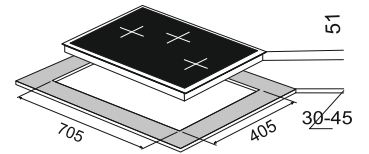

High Flame Brass Burner Metal Knob

Burner Type: 3.0KW/ 1.5KW/ 2.0KW
V-shape Square cast iron pan support
Battery Operated ignition
Drip Tray : Full-sealing Stainless Steel
Dimension:760*450*26mm
Installation Cutting Size: 733*423(4R1)

MRP ₹:
75 cm: **18,290/-**

Size: 75 cm