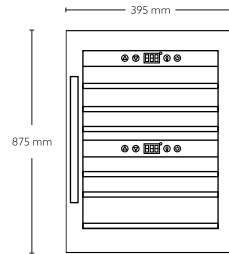

Free Standing wine chiller
Black casing with transparent, panoramic door
80 L / 24 bottles Capacity
LED display
3-12° for white wine & 12-20° for red wine
Compressor with direct cooling
Range of inside cabinet humidity: >60%RH
Product Range: 545 × 395 × 875 mm