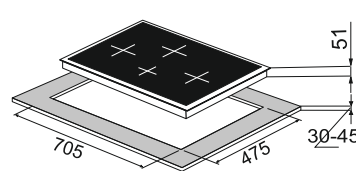

High flame brass burner Metal knob

8 mm toughened Glass
04 brass burner
01 Big triple ring burner
01 small Triple ring burner
01 dual ring burner, 01 Small burner
Matt Enamel Round Pan support
Battery Operated ignition
Product Dimension : 780x 520 mm
Cutout Dimension : 705 x 475 mm

MRP ₹:
78 cm: **28,090/-**

Size: 78 cm