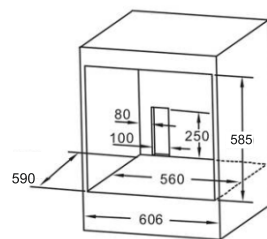

Triple layer Glass
Child lock
Easy clean Enamel Cavity

5 Shelf positions
Forced air cooling system
Pop-out rotary knobs and push-buttons
9 Cooking models
Capacity : 65L
01 Enamel Sliding baking tray & 01 Wire rack rotisserie
Telescopic shelf supports
Cavity (W x D x H, mm): 487 x 450 x 350
Product (W x D x H, mm): 560 x 590 x 585

MRP ₹: 49,490/-