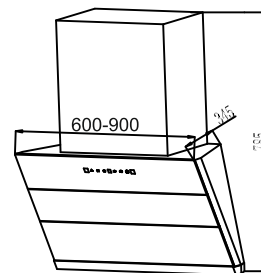

Filter less
SS Oil collector
Motion Sensor
Door open by touch Screen
Black Body & Black Glass
Metal Housing with Metal Blower
3 speed
1350 M³/hr
Heat Auto clean, Timer
2 x 1.5 W Led Lamps
MRP ₹:
60 cm: 39,100/-
90 cm: 44,800/-

Size: 60/90 cm