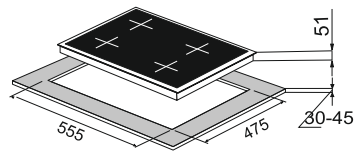

Full Brass Burner
Cast iron Pan support
Metal knob

Stainless Steel brush finish
4 Burner (01 Big Multi,
01 Mini Multi
02 Mini high flame)
Battery operated ignition type
Black tempered glass (8mm thickness)
Product Dimension: 600 x 525 mm
Cutout Dimension : 555 x 475 mm

MRP ₹:
60 cm: **31,990/-**

Size: 60 cm