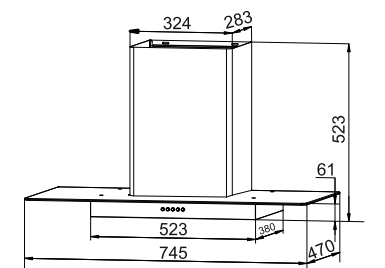

SS Body & top glass
Touch screen
Baffle filter
Metal blower
1100 M³/hr
2 x 5 Aluminum filter
3 speed
2 x 1.5 W Led Lamps
2m Aluminum exhaust pipe
Oil collector
MRP ₹:
60 cm: 18,390/-
90 cm: 22,990/-

Size: 60/90 cm