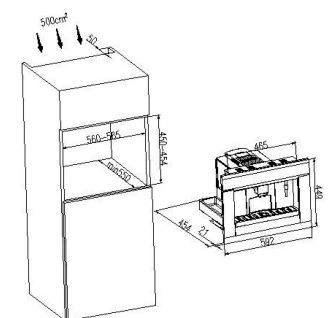

Built-in Automatic Machine with LCD Display
1.8 L(Removable) Water Tank
Coffee Strength: Mild, Normal, Strong
19bar Pump Max Pressure
30cc-240cc Adjustable Amount of Coffee
73-88° C Temperature
Touch button System

MRP ₹: 1,59,990/-