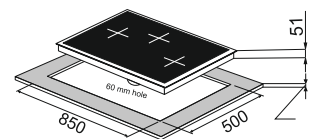

High Flame Brass Burner

3 Burner (02 Hi-tek big burner -5.0 kw
1 Dual flame burner-2.0 kw)
Flame Failure Device
Square Cast iron Pan Support
3D flame
No need to cut Platform
Product Dimension: 850mm x 500mm

MRP ₹: **32,990/-**

Size: 85 cm