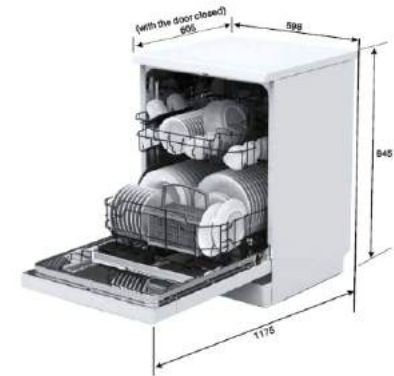

DW-03

Free Standing
12 place setting
Detergent automation with sensor
06 Washing Programs
02 Basket levels
Child lock, half load
Electronic control with display
Salt & rinse aid refill indicator
Detergent automation with sensor
11 ltr. water consumption/cycle
49 DBA noise level
Product Dimension: 598 x 605 x 845 mm
MRP ₹: 58,590/-