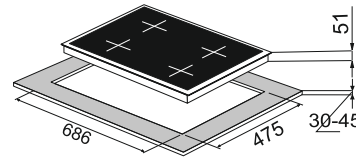

Full Brass Burner
Cast iron Pan support
Metal knob

Stainless Steel brush finish
4 Burner (01 Big Multi,
01 Mini Multi
02 Mini high flame)
Battery operated ignition type
Black tempered glass (8mm thickness)
Product Dimension: 780 x 520 mm
Cutout Dimension : 686 x 475 mm

MRP ₹:
78 cm: **33,990/-**

Size: 78 cm