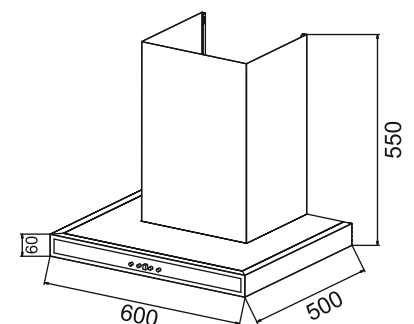

**Size: 60/75/90 cm**

Elegant

**Invisible touch & invisible logo.**  
**Touch screen**  
**Baffle filter**  
**LED Lamp**  
 3 Speed  
 1000 M<sup>3</sup>/hr  
 Metal housing  
 150 mm outlet  
**MRP ₹:**  
**60 cm: 22,990/-**

**Size: 60 cm**