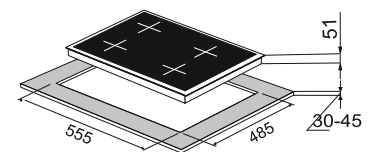

High flame brass burner
Cast iron Pan support
Metal knob

Under knob auto ignition
4 Burner (01 Big Triple,
01 Small Triple
02 Dual Flame)
Product Dimension: 595 x 525 mm
Cutout Dimension : 555 x 485 mm

MRP ₹:
60 cm: **23,190/-**

Size: 60 cm