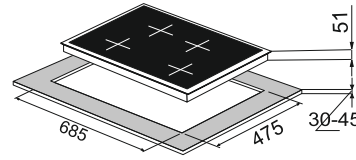

Brass Burner
Pan support with Heat Protector
Metal knob

4 Burner (01 Big Triple,
01 Small Triple
02 Dual Flame)
Battery operated ignition type
Black tempered glass (8mm thickness)
Product Dimension: 780 x 520 mm
Cutout Dimension : 685 x 475mm

MRP ₹:
78 cm: **25,490/-**

Size: 78 cm