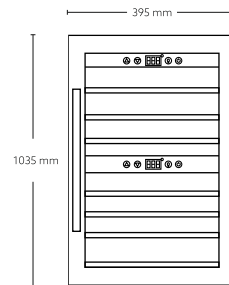

Free Standing wine chiller
Black casing with transparent, panoramic door
125 L / 38 bottles Capacity
LED display
3-12° for white wine & 12-20° for red wine
Compressor with direct cooling
Range of inside cabinet humidity: >60%RH
Product Range: 630 × 395 × 1035 mm