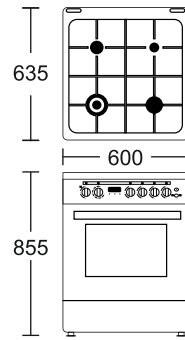

MWO-4

NEW

80 auto cooking menu
Microwave, Steam, Grill & Convection
Quick start & Cooking function
Defrost by weight & time
Multi stage cooking
34 liter
Tank Capacity: 1ltr
Soft button control
SS cavity
Large LED display
Product Dimension 595 x 525 x 454 mm
Carcase Dimension: 600 x 550 x 450 mm
MRP ₹: 79,990/-

Cooking Range

FSCR 01

Made in EU

4 burners (Sabaff - made in Italy) with FFD device
62 ltr. gas oven cavities with FFD
Cast iron pan support
Full Stainless Steel Finish body
Double glass door
62 L gas oven capacity
04 burners (1 Triple ring burner, 1 big burner, 1 medium burner, 1 small burner)
Underknob auto ignition burner & ovens
01 deep tray + 01 oven grid + rotisserie
Digital reminder with LED display
Top glass lid, Timer function
Product Dimension: 600 x 635 x 855 mm
MRP ₹: 73,190/-

FSCR 04

Made in EU

Original italian sabaf burners
Full Black Body
Electric Oven
Double glass door
62 L (Electric) oven capacity
04 burners (1 Triple ring burner, 1 big burner, 1 medium burner, 1 small burner)
Underknob auto ignition burner & ovens
01 deep tray + 01 oven grid + rotisserie
Enamled iron pan support
Product Dimension: 600 x 635 x 855 mm
MRP ₹: 54,990/-

Built-in Fryer

SS body
Easy to operate
Size: 30 cm
Front Mechanical Control
S/S panel (S/S version)
removable S/S inner bowl & basket
Oil capacity: 3.0 liters
input power: 2.3 kw
Product size: 290 x 510 x 163 mm
MRP ₹: 34,990/-

Built-in Barbeque

SS body
Cast iron Pan support
Easy to operate
Size: 30 cm
Front Mechanical control
S/S Panel (S/S version)
Removable S/S inner pot
Energy regulator control
Lava Stone
input Power: 2.3 kw
Product size: 290 x 510 x 60 mm
MRP ₹: 29,290/-

Dish Washer

DW-01