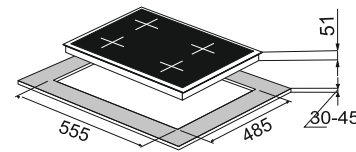

High flame brass burner Cast iron Pan support Metal knob

4 Burner (01 Big Triple,
1 Small Triple, 01 Dual Flame,
01 Small)
Battery Operated ignition
Product Dimension: 800 x 520 mm
Cutout Dimension : 555 x 485 mm

MRP ₹:
60 cm: **23,190/-**

Size: 60 cm