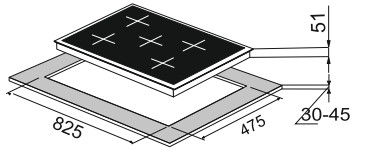

Full Brass Burner
Pan support with Heat Protector
Designer Metal knob
5 Burner (01 Big Multi,
01 Mini Multi
03 Mini Dual flame)
Battery operated ignition type
Bevelled Edge 8 mm Black tempered glass
Flame Failure Device
Product Dimension: 860 x 520 mm
Cutout Dimension : 825 x 475 mm

MRP ₹:
90 cm: **47,900/-**

Size: 90 cm