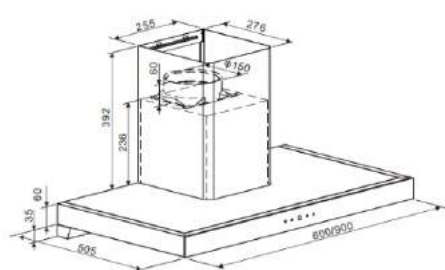

A Energy Class

BLDC Silent Motor
Motion Sensor
Energy Saving
Heat Auto Clean
1200 M³/hr
9 speed Touch Switch
2 x 1.5 W LED lamp
Oil Collector
Baffle Filter

MRP ₹: Baffle
60 cm: **35,600/-**
90 cm: **40,800/-**

Size: 60/90 cm

Slice