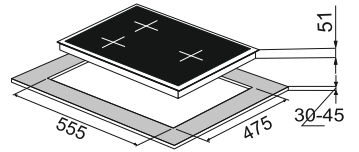

Brass Burner
Pan support with Heat Protector
Metal knob
3 Burner (01 Big Multi,
01 Mini Multi
01 Mini Dual flame)
Battery operated ignition type
Black tempered glass (8mm thickness)
Product Dimension: 600 x 520 mm
Cutout Dimension : 555 x 475 mm

MRP ₹:
60 cm: **21,990/-**

Size: 60 cm