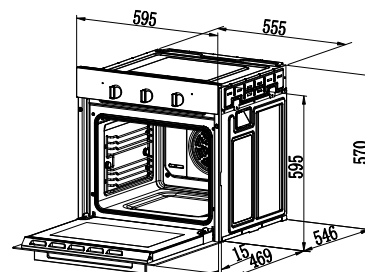

Fully Automatic
A Energy Rating
65L Capacity
11 Function + Auto Cooking

Black body+Black glass with inox strip+Triple layer glass door
5.0" TFT touch control & auto menus
Heat preservation & four glazed cool glass door
Easy clean enamel cavity
30-250° C temperature
Dimension 595 x 595 x 570mm

MRP ₹: 89,990/-