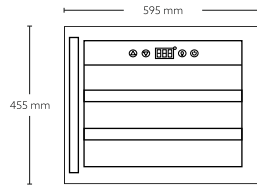

Built-in wine chiller
Black casing with glass door and wooden shelves
60 L / 18 bottles Capacity
LED display
5 - 20° temperature range
Compressor with direct cooling
0.5 KW / 24 hrs power consumption
Range of inside cabinet humidity: >60%RH
Product Range: 600 × 595 × 455 mm