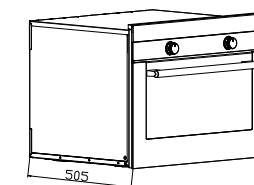

Built-In Ovens

Bio 03

Built-In Ovens

Bio 01

Triple layer Glass
Child lock
Easy clean Enamel Cavity
Sensor touch control

Shelf positions
Forced air cooling system
8 Cooking models
Capacity : 65L
1 Enamel Sliding baking tray & 1 Wire rack rotisserie
Combination grid
Telescopic shelf supports
Cavity (W x D x H, mm): 487 x 450 x 350
Product (W x D x H, mm): 560 x 590 x 585

MRP ₹: 55,690/-

Bio 02

Triple layer Glass
Child lock
Easy clean Enamel Cavity

5 Shelf positions
Forced air cooling system
Pop-out rotary knobs and push-buttons
9 Cooking models
Capacity : 65L
01 Enamel Sliding baking tray & 01 Wire rack rotisserie
Telescopic shelf supports
Cavity (W x D x H, mm): 487 x 450 x 350
Product (W x D x H, mm): 560 x 590 x 585

MRP ₹: 49,490/-

Bio 03

Fully Automatic
A Energy Rating
65L Capacity
11 Function + Auto Cooking

Black body+Black glass with inox strip+Triple layer glass door
5.0" TFT touch control & auto menus
Heat preservation & four glazed cool glass door
Easy clean enamel cavity
30-250° C temperature
Dimension 595 x 595 x 570mm

MRP ₹: 89,990/-

Built-In Microwaves

MWO-3

Built-In Microwaves

MWO-1

10 Cooking Menu
Mircowave, Grill, Convection & Defrost
Multi stage Cooking

25 Liter
Fully touch control panel
SS cavity
Large LED display
product Dimension: 594 x 470 x 388 mm
Carcase Dimension: 560 x 550 x 380 mm

MRP ₹: 39,390/-

MWO-2

10 auto cooking menu
Microwave, Grill & Convection
Quick start & Cooking function
Defrost by weight & time

Multi stage cooking
25 liter
Soft button control
SS cavity
Large LED display
Product Dimension 594 x 470 x 388 mm
Carcase Dimension: 600 x 560 x 380 mm

MRP ₹: 34,490/-

MWO-3

Fully Built-in
Black glass with SS strip and Black Body
TFT control Display