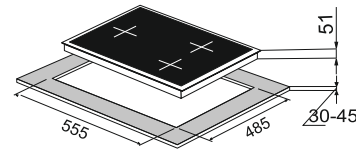

High flame brass burner Metal knob

08 mm toughened Glass
3 brass burner
01 Big triple ring burner
01 small Triple ring burner, 01 dual ring burner
Matt Enamel round Pan support
Battery Operated ignition
Product Dimension : 600 x 520 mm
Cutout Dimension : 555 x 485 mm

MRP ₹:
60 cm: **20,790/-**

Size: 60 cm