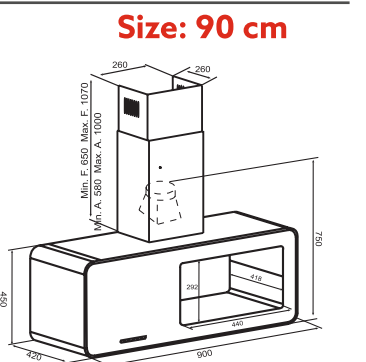

Energy Saving Chimney

A Energy Class

BLDC Silent Motor
Energy Saving
1100 M³/hr
2x1.5 W LED Lamp
3 Speed Touch Screen
Baffle Filter

MRP ₹: Baffle
60 cm: **28,300/-**
75 cm: **30,200/-**
90 cm: **31,000/-**

Size: 60/75/90 cm

A Energy Class

BLDC Silent Motor
Motion Sensor
Energy Saving
Heat Auto Clean
1200 M³/hr
9 speed Touch Switch
1 x 1.5 W LED lamp
Filter less
Oil Collector

MRP ₹:
60 cm: **32,200/-**
75 cm: **34,500/-**
90 cm: **35,600/-**

Size: 60/75/90 cm

A Energy Class

BLDC Silent Motor
Motion Sensor
Energy Saving
Heat Auto Clean
1200 M³/hr
9 speed Touch Switch
2 x 1.5 W LED lamp
Oil Collector
Baffle Filter

MRP ₹: Baffle
60 cm: **35,600/-**
90 cm: **40,800/-**

Size: 60/90 cm

Tek Chimney

-made in Italy-

Designer Wall mounted
Stainless steel with black glass
90 cm
1000 M³/hr (EBM motor)
Control:
I-Drive With an intuitive rotation Control/
Touch Control - 9 speeds (7+2 intensive), Grease and
charcoal filter control, heat sensor for
automatic functioning, timer, light intensity adjustment
2x2.2W Led Lamps
Professional filters.
Optional Charcoal filters for recirculation mode.
Odour control & soft Lighting
Product Dimension: 900 x 490 x 580-1000 mm
MRP ₹: 69,900/-

-made in Italy-

90 cm
Stainless steel with Black or White Glass
800 M³/hr (Perimeter aspiration)
Touch control
3x3,5W Led Lamp
4 speeds (3+1 intensive) with 5/10/20 min. timer,
Heat sensor for automatic Functioning,
Washable metallic grease filters.
Charcoal filters for recirculation mode.
Odour control & soft Lighting
Product Dimension: 900 x 420 x 580-1000 mm
MRP ₹: 1,55,900/-