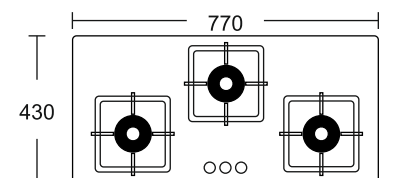

Top Knob Heavy Cast iron square pan support Forged burner

Knobs: Metal Knobs
Body: Black
Dimension: 770 x 430 mm
Diptray: Black SS

MRP ₹ : **10,990/-**