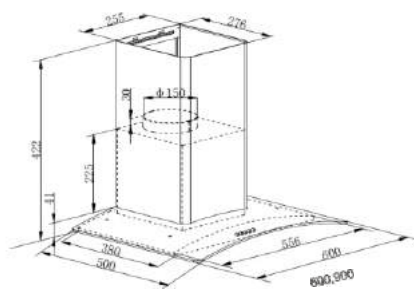

A Energy Class

BLDC Silent Motor
Energy Saving
1100 M³/hr
2x1.5 W LED Lamp
3 Speed Touch Screen
Baffle Filter

MRP ₹: Baffle
60 cm: **28,300/-**
75 cm: **30,200/-**
90 cm: **31,000/-**

Size: 60/75/90 cm