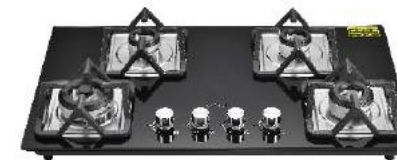

Hobs - Salsa

Salsa 60-3

High flame brass burner Metal knob

08 mm toughened Glass
3 brass burner
01 Big triple ring burner
01 small Triple ring burner, 01 dual ring burner
Matt Enamel round Pan support
Battery Operated ignition
Product Dimension : 600 x 520 mm
Cutout Dimension : 555 x 485 mm

MRP ₹:
60 cm: **20,790/-**

Size: 60 cm

Salsa 78-3

High flame brass burner Metal knob

3 Burner (01 Big Triple, 01 Small Triple
01 Dual Flame)
Matt Enamel Round Pan support
Battery Operated ignition
Product Dimension:
760 X 430 mm
Cutout Dimension : 675 x 370 mm (R20)

MRP ₹:
78 cm: **19,490/-**

Size: 78 cm

Salsa 60-4

High flame brass burner Cast iron Pan support Metal knob

4 Burner (01 Big Triple,
1 Small Triple, 01 Dual Flame,
01 Small)
Battery Operated ignition
Product Dimension: 800 x 520 mm
Cutout Dimension : 555 x 485 mm

MRP ₹:
60 cm: **23,190/-**

Size: 60 cm

Salsa 78-4

High flame brass burner Metal knob

8 mm toughened Glass
04 brass burner
01 Big triple ring burner
01 small Triple ring burner
01 dual ring burner, 01 Small burner
Matt Enamel Round Pan support
Battery Operated ignition
Product Dimension : 780x 520 mm
Cutout Dimension : 705 x 475 mm

MRP ₹:
78 cm: **28,090/-**

Size: 78 cm

Hobs - Kristall

Kristall 78-3

Kristal design brass burner Metal knob

High flame brass burner
8 mm toughened Glass
3 brass burner-02 Big Brass burner
01 dual ring burner
Matt Enamel round -
Pan support
Battery Operated ignition
Product Dimension : 780x450 mm
Cutout Dimension : 680 x 370 mm (R35)

MRP ₹:
78 cm: **20,790/-**

Size: 78 cm

Hobs - Dims

Dims 75-3

High Flame Brass Burner Metal Knob

Burner Type: 3.0KW/ 1.5KW/ 2.0KW
V-shape Square cast iron pan support
Battery Operated ignition
Drip Tray : Full-sealing Stainless Steel
Dimension:760*450*26mm
Installation Cutting Size: 733*423(4R1)

MRP ₹:
75 cm: **18,290/-**

Size: 75 cm

Dims 75-4