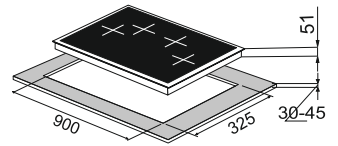

High flame brass burner
Cast iron Pan support
Metal knob

Under knob auto ignition
4 Burner (02 Big Triple,
02 Medium)
Product Dimension: 1000 x 380 mm
Cutout Dimension : 900 x 325 mm

MRP ₹:
100 cm: **35,390/-**

Size: 100 cm