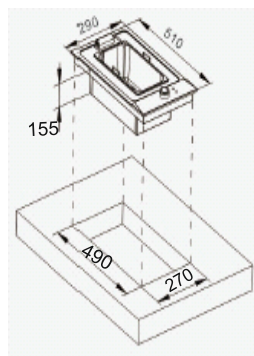

SS body
Easy to operate
Size: 30 cm
Front Mechanical Control
S/S panel (S/S version)
removable S/S inner bowl & basket
Oil capacity: 3.0 liters
input power: 2.3 kw
Product size: 290 x 510 x 163 mm
MRP ₹: 34,990/-