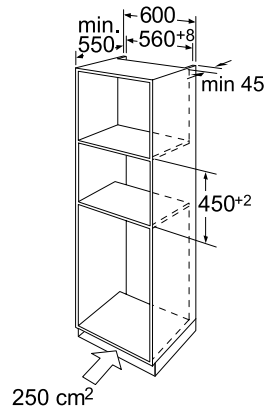

80 auto cooking menu
Microwave, Steam, Grill & Convection
Quick start & Cooking function
Defrost by weight & time
Multi stage cooking
34 liter
Tank Capacity: 1ltr
Soft button control
SS cavity
Large LED display
Product Dimension 595 x 525 x 454 mm
Carcase Dimension: 600 x 550 x 450 mm
MRP ₹: 79,990/-