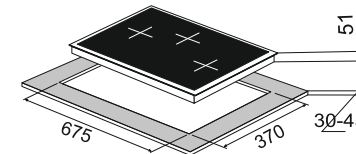

High flame brass burner Metal knob

3 Burner (01 Big Triple, 01 Small Triple
01 Dual Flame)
Matt Enamel Round Pan support
Battery Operated ignition
Product Dimension:
760 X 430 mm
Cutout Dimension : 675 x 370 mm (R20)

MRP ₹:
78 cm: **19,490/-**

Size: 78 cm