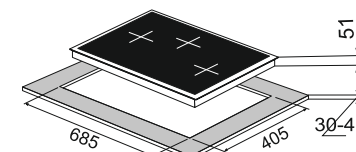

Kristal design brass burner Metal knob

High flame brass burner
8 mm toughened Glass
3 brass burner-02 Big Brass burner
01 dual ring burner
Matt Enamel round -
Pan support
Battery Operated ignition
Product Dimension : 780x450 mm
Cutout Dimension : 680 x 370 mm (R35)

MRP ₹:
78 cm: **20,790/-**

Size: 78 cm