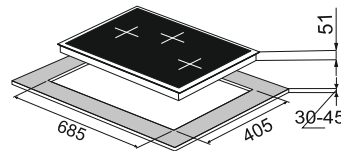

Full Brass Burner
Pan support with Heat Protector
Designer Metal knob
3 Burner (01 Big Multi,
01 Mini Multi, 01 Dual Ring Flame)
Battery operated ignition type
Bevelled Edge 8 mm Black tempered glass
Flame Failure Device
Product Dimension: 750 x 450 mm
Cutout Dimension : 685 x 405mm

MRP ₹:
75 cm: **34,990/-**

Size: 75 cm