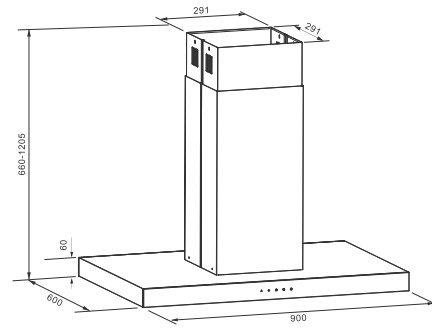

Island Chimney
SS/Black
Filter: Baffle filter
Two side Touch Control Panel
1350 M³/hr
Double duct cover
4 x 1.5W LED Lamp
Noise level: 58
150mm Outlet
1.5 M Plastic Pipe
MRP ₹:
SS : 42,000/-
Black: 43,100/-

Size: 90 cm