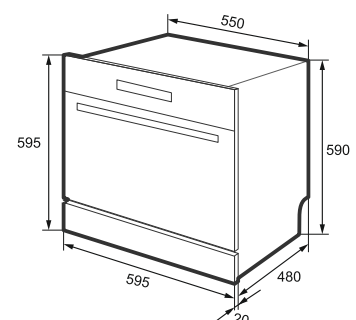

MWO-4

NEW

80 auto cooking menu
Microwave, Steam, Grill & Convection
Quick start & Cooking function
Defrost by weight & time
Multi stage cooking
34 liter
Tank Capacity: 1ltr
Soft button control
SS cavity
Large LED display
Product Dimension 595 x 525 x 454 mm
Carcase Dimension: 600 x 550 x 450 mm
MRP ₹: 79,990/-

Cooking Range

FSCR 01

Made in EU

4 burners (Sabaff - made in Italy) with FFD device
62 ltr. gas oven cavities with FFD
Cast iron pan support
Full Stainless Steel Finish body
Double glass door
62 L gas oven capacity
04 burners (1 Triple ring burner, 1 big burner, 1 medium burner, 1 small burner)
Underknob auto ignition burner & ovens
01 deep tray + 01 oven grid + rotisserie
Digital reminder with LED display
Top glass lid, Timer function
Product Dimension: 600 x 635 x 855 mm
MRP ₹: 73,190/-

FSCR 04

Made in EU

Original italian sabaf burners
Full Black Body
Electric Oven
Double glass door
62 L (Electric) oven capacity
04 burners (1 Triple ring burner, 1 big burner, 1 medium burner, 1 small burner)
Underknob auto ignition burner & ovens
01 deep tray + 01 oven grid + rotisserie
Enamled iron pan support
Product Dimension: 600 x 635 x 855 mm
MRP ₹: 54,990/-

Built-in Fryer

SS body
Easy to operate
Size: 30 cm
Front Mechanical Control
S/S panel (S/S version)
removable S/S inner bowl & basket
Oil capacity: 3.0 liters
input power: 2.3 kw
Product size: 290 x 510 x 163 mm
MRP ₹: 34,990/-

Built-in Barbeque

SS body
Cast iron Pan support
Easy to operate
Size: 30 cm
Front Mechanical control
S/S Panel (S/S version)
Removable S/S inner pot
Energy regulator control
Lava Stone
input Power: 2.3 kw
Product size: 290 x 510 x 60 mm
MRP ₹: 29,290/-

Dish Washer

DW-01