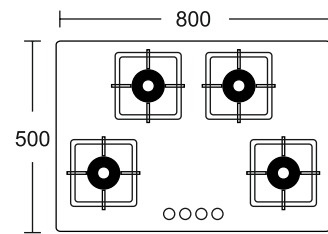

Top Knob
Heavy Cast iron square pan support
Forged burner
Knobs: Metal Knobs
Body: Black
Dimension: 800 x 500 mm
Diptray: Black SS
MRP ₹: 12,490/-