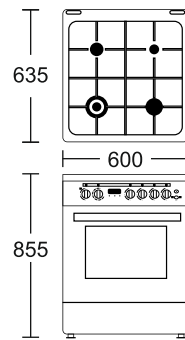

### Built-in Fryer

**SS body**  
**Easy to operate**  
 Size: 30 cm  
 Front Mechanical Control  
 S/S panel (S/S version)  
 removable S/S inner bowl & basket  
 Oil capacity: 3.0 liters  
 input power: 2.3 kw  
 Product size: 290 x 510 x 163 mm  
**MRP ₹: 34,990/-**