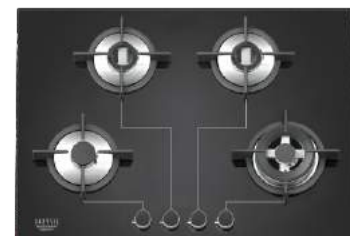

Hobs- Passilo

Passilo 78-4