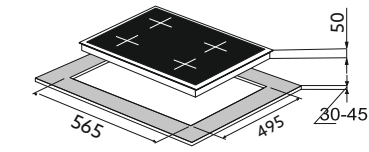

Residual heat indicator Child safety lock

9 power adjustment
7200W 220-240V/ 50-60 Hz
LF: 2.2 kw/2.2kw, LR: 1.5 kw/2.2 kw
RF: 2.2 kw/2.2 kw, RR: 1.5kw/ 2.2 kw
Slight touch control
1-99 minute timer
Automatic adjust Cooking element to
the size of the pan bottom
Temp. setting range from 60 to 240 degrees C
Product Dimension: 590 x 520 x 60 mm
Cutout Dimension: 565 x 495 x 50 mm
MRP ₹ : **50,990/-**