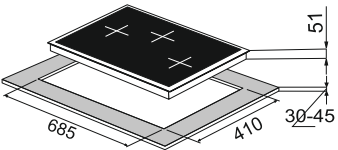

High flame brass burner
Cast iron Pan support
Metal knob

Under knob auto ignition
3 Burner (01 Big Triple,
01 Small Triple, 01 Dual Flame)
Product Dimension: 760 X 430
Cutout Dimension : 685 x 410 mm (R20)

MRP ₹:
78 cm: **20,790/-**

Size: 78 cm