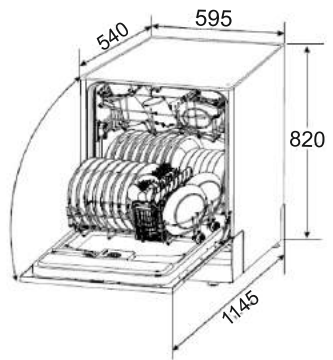

A++ Energy class
12 Place Setting
Self cleaning filter system
06 Washing programs
02 basket levels
Electronic control
Detergent automation with sensor
11 ltr. water consumption/cycle
3/6/9 Delay start, Half load function
49 DBA noise level
Product Dimension: 595 x 450 x 820 mm
Carcase Dimension: 600 x 580 x 825 mm
MRP ₹: 53,690/-