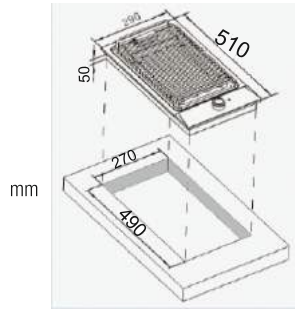

SS body
Cast iron Pan support
Easy to operate
Size: 30 cm
Front Mechanical control
S/S Panel (S/S version)
Removable S/S inner pot
Energy regulator control
Lava Stone
input Power: 2.3 kw
Product size: 290 x 510 x 60 mm
MRP ₹: 29,290/-