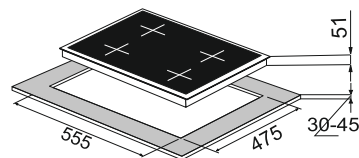

Full Brass Burner
Pan support with Heat Protector
Designer Metal knob
4 Burner (01 Big Multi,
01 Mini Multi
02 Mini Dual flame)
Battery operated ignition type
Bevelled Edge 8 mm Black tempered glass
Flame Failure Device
Product Dimension: 600 x 520 mm
Cutout Dimension : 555 x 475mm

MRP ₹:
60 cm: **38,990/-**

Size: 60 cm