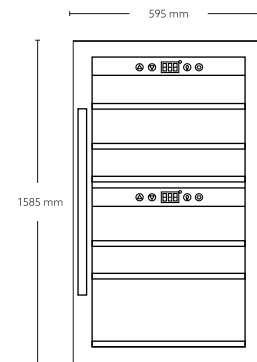

Free Standing wine chiller
Black casing with transparent, panoramic door
350L / 120-140 bottles Capacity
LED display
3-12° for white wine & 12-20° for red wine
Compressor with direct cooling
Range of inside cabinet humidity: >60%RH
Product Range: 630 × 595 × 1585 mm