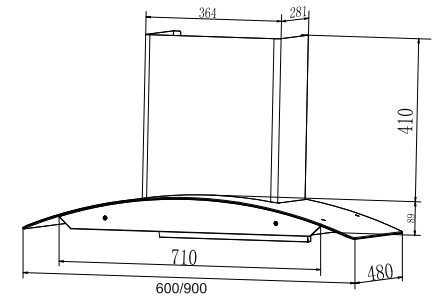

Angle Filter System
Oil Collector
Heat auto Clean
Inox body + Black tempered glass
1200 M³/hr
Filter: baffle Filter
3 speed
2 x 1.5 W Led Lamps
150 mm outlet with 2 m pipe
MRP ₹:
60 cm: 29,090/-
90 cm: 32,390/-

Size: 60/90 cm