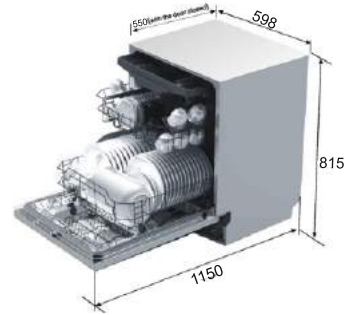

A++ Energy class
14 Place Setting
Self cleaning filter system
7 washing programs
3 basket levels, top sprayer, delay timer, half load
Electronic control with display
salt & rinse aid refill indicator
Detergent automation with sensor, Aqua stop
10 ltr. water consumption/cycle
44 DBA noise level
Product Dimension: 598 x 550 x 815 mm
Carcase Dimension: 600 x 580 x 820 mm
MRP ₹: 65,890/-