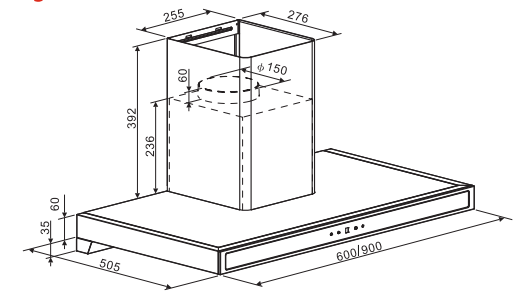

Black body + Black tempered front glass
3 speeds Motion touch control
Metal blower with auto Heat cleaning
1 x 4 W LED strip
2/3 Baffle filters
1350 M³/hr
2M Aluminum exhaust pipe
Outlet 150mm
MRP ₹:
60 cm: 33,300/-
90 cm: 37,900/-

Size: 60/90 cm