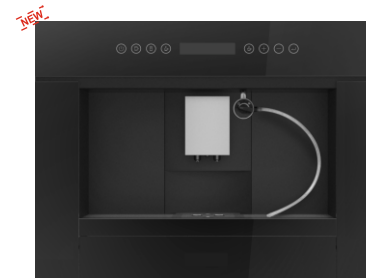

Built-In Coffee Maker