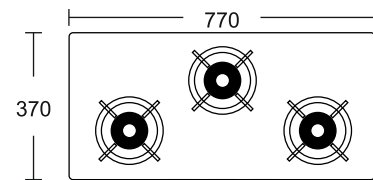

Cast Iron pan support,
Designer ignition system
Metal knob
Heavy duty burner
3 Burner (01 Super big,
01 Big, 01 Small)
Toughened glass & steel
optional battery ignition
Dimension: 770 x 370 mm

MRP ₹: Non Auto: 9,290/-
Auto : 10,290/-