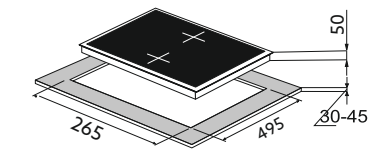

Residual heat indicator Child safety lock

9 power adjustment
7200W 220-240V/ 50-60 Hz
LF: 2.2 kw/2.2kw, LR: 1.5 kw/2.2 kw
RF: 2.2 kw/2.2 kw, RR: 1.5kw/ 2.2 kw
Slight touch control
1-99 minute timer
Automatic adjust Cooking element to
the size of the pan bottom
Temp. setting range from 60 to 240 degrees C
Product Dimension: 290 x 520 x 60 mm
Cutout Dimension: 265 x 495 x 50 mm
MRP ₹ : **31,999/-**