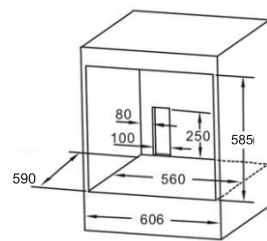

Triple layer Glass
Child lock
Easy clean Enamel Cavity
Sensor touch control

Shelf positions
Forced air cooling system
8 Cooking models
Capacity : 65L
1 Enamel Sliding baking tray & 1 Wire rack rotisserie
Combination grid
Telescopic shelf supports
Cavity (W x D x H, mm): 487 x 450 x 350
Product (W x D x H, mm): 560 x 590 x 585

MRP ₹: 55,690/-