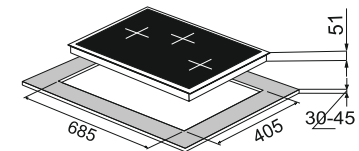

Brass Burner
Pan support with Heat Protector
Metal knob
3 Burner (01 Big Multi,
01 Mini Multi, 01 Dual Ring Flame)
Battery operated ignition type
Black tempered glass (8mm thickness)
Product Dimension: 750 x 450 mm
Cutout Dimension : 685 x 405 mm

MRP ₹:
75 cm: **20,990/-**

Size: 75 cm