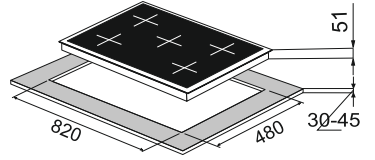

High flame brass burner
Cast iron Pan support
Metal knob

Under knob auto ignition
5 Burner (01 Big Triple,
01 Small Triple,
02 Medium, 01 Small)
Product Dimension: 865 x 520 mm
Cutout Dimension : 820 x 480 mm

MRP ₹:
90 cm: **31,690/-**

Size: 90 cm