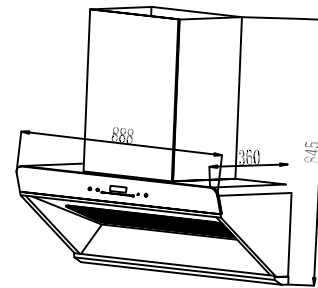

Filter less
SS Oil collector
Auto increase suction base on cooking
Black Body with silver corner finish
Touch Screen with Air flow display
8 Speed
1700 M³/hr
Auto adjustable air flow
Metal Housing with Metal Blower
SS oil collector
2*1.5 w Led Lamps
MRP ₹:
90 cm: 61,000/-

Size: 90 cm