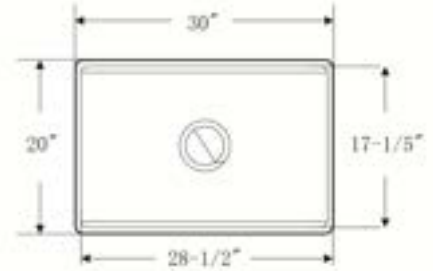

White Fireclay Workstation Farmhouse Sink

Optional Accessories

SL2 \$19 S1 \$11 RGFS3020 \$29

GFS3020 \$45 KCBFS3020 \$29

Size: 30x20x10

FWS3020 Sink Only \$479
FWS3020-4PC \$539
 Sink+Grid+Rolling Grid+CuttingBoard
 33x20x10 Single Bowl