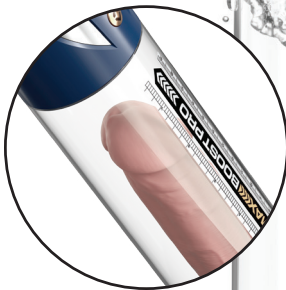

Just imagine unlocking new levels of intimacy, and the satisfaction of heightened pleasure for both you and your partner.

KEY PRODUCT FEATURES

- The built-in, rechargeable, in-line motor means no need to attach hoses or handles, and no need to fumble around with batteries.
- Quick release to instantly release pressure.
- The waterproof design makes the Max Boost Pro Flow perfect for use in the shower, or for a heightened experience, try filling the tube with water before pumping. Once filled, the water will bubble as air passes through it, offering a uniquely pleasurable experience that needs to be experienced to be believed!
- The crystal clear plastic cylinder features an easy-to-read ruler allowing you to track your progress.
- LED pressure indicators change colors as the pressure grows!
- Removable ultra-hygienic premium Elite Silicone™ sleeve feels great against the skin.
- Always clean with an antibacterial cleaner and warm water before and after every use.
- Elite Silicone™ pleasure sleeve included
- 1-year limited warranty

PRODUCT SPECS

Charger Type: Magnetic
Pole Distance: 6 mm
Pole Diameter: 3 mm
Charge Time: 2.5 hrs
Run Time: 90 Minutes

MASTER CASE SPECS

Master Case Ct: 24
Length: 26.8 in. (68 cm)
Width: 11.2 in. (28.5 cm)
Height: 14.4 in. (36.5 cm)
Weight: 25.1 lbs. (11.4 kg)

PACKAGE SPECS

Width: 3.5 in. (8.9 cm)
Height: 14.25 in. (36.2 cm)
Depth: 3.25 in. (8.3 cm)
Weight: 0.9 lbs. (0.4 kg)

LED PRESSURE INDICATORS

		
0-20 kPa 0-2.9 PSI 0-5.9 inHg	21-40 kPa 3-5.8 PSI 6.2-11.8 inHg	41+ kPa 5.9+ PSI 12.1 inHg