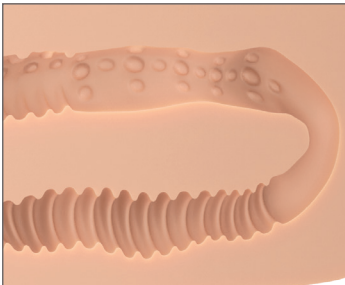

1-Year Limited Warranty

CARE INSTRUCTIONS

Cleanup is a snap with antibacterial cleaner and warm water. Always air dry before storing.

PACKAGE CONTENTS

Includes: (1) Pick Your Pleasure XL Stroker

Master Case Specs	Product Specs
Case Ct: 6 Length: 15.4 in. (39 cm) Width: 20.3 in. (51.5 cm) Height: 11.2 in. (28.5 cm) Weight: 25.1 lbs (11.4 kg)	Total Length: 9 in. (22.9 cm) Total Width: 5 in. (12.7 cm) Total Height: 6 in. (15.2 cm) Tunnel Diameter: Stretches to over 3 in. (7.6 cm) Materials: TPE Weight: 2.7 lbs. (1.2 kg.)
Package Specs	
Width: 6.25 in. (15.9 cm) Height: 10.25 in. (26 cm) Depth: 7 in. (17.8 cm) Weight: 2.6 lbs. (1.2 kg.)	

PICK YOUR PLEASURE XL STROKER - LIGHT

SKU	RD625-21
UPC	603912775198

PICK YOUR PLEASURE XL STROKER - BROWN

SKU	RD625-29
UPC	603912775266

SPREAD MY TIGHT PUSSY

The Spread My Tight Pussy mega masturbator by PDX Plus is all that you've dreamed of and more! Get ready for a unique design that features 2 super-realistic hands that spread the pussy lips for you. With such easy access granted, you can go to work right away! The Spread My Tight Pussy also features 2 connecting pleasure tunnels, so whether you're craving pussy or ass, you can get exactly what you came for.

Made from our incredibly realistic feeling Fanta Flesh®, this 13+ lb. mega masturbator is the most lifelike slam piece ever created. The soft, supple Fanta Flesh® material warms to your body temperature and feels just like the real thing—only better!

• **SUPER-REALISTIC TEXTURE & DETAILS**

Super-fine details and lifelike skin texture make this mega masturbator look just like the real thing. The super-realistic hands look like she's spreading her lips just for you!