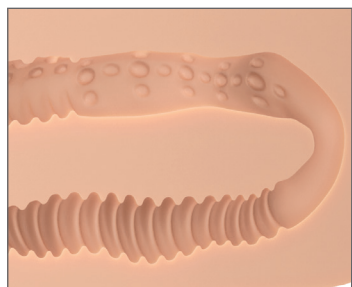

SPREAD MY TIGHT PUSSY - LIGHT

SKU	RD626-21
UPC	603912775181