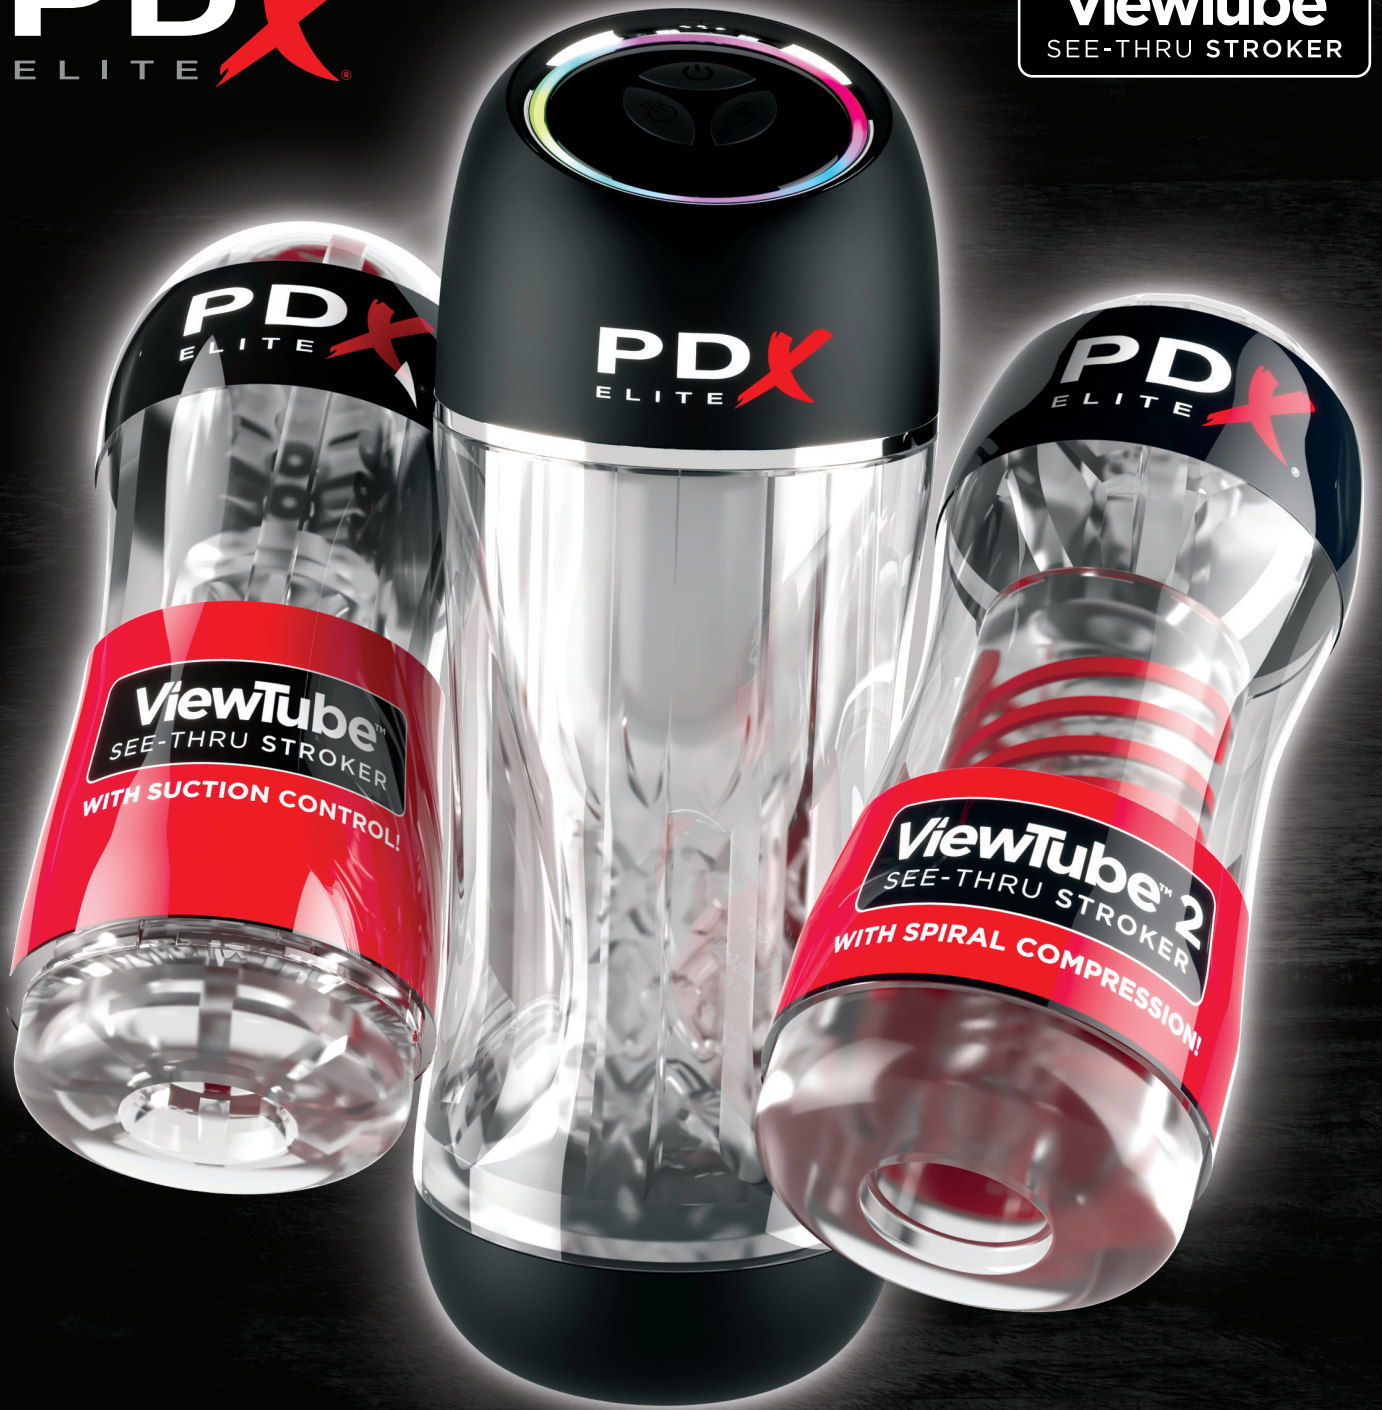

VIEWTUBE™ PRO
RD545

VIEWTUBE™ 2
RD544

VIEWTUBE™
RD542

VIEWTUBE™ 12CT. DISPLAY
RD542-99

AIR-TIGHT PUSSY STROKER - BROWN
RD503-29

AIR-TIGHT STROKER - FROSTED
RD624-20

AIR-TIGHT PUSSY STROKER - LIGHT
RD503

AIR-TIGHT ORAL STROKER - LIGHT
RD504

AIR-TIGHT ANAL STROKER - LIGHT
RD505

FAP-O-MATIC PRO
RD547-20

FUCK-O-MATIC - LIGHT
RD540

FUCK-O-MATIC 2 - BROWN
RD543-29

MOTO-MILKER
RD546

PD
ELITE 

ViewTube™
SEE-THRU STROKER

TIME TO GO **VIRAL** WITH OUR NEW
VIEWTUBE SEE-THRU STROKERS!