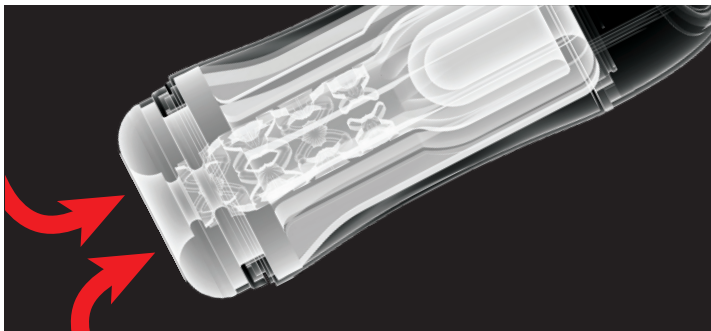

PDX

ELITE

**THE BEST SELLING BRAND
JUST GOT EVEN BETTER!**

NEW!

VIEWTUBE PRO

The PDX ELITE® VIEWTUBE™ PRO elevates masturbation with powerful intermittent suction for the ultimate stroker experience. It's a perfect storm of sensation for heightened solo sex sessions that can be customized to your personal moods! Get ready for explosive super suction surrounding your penis with ultra-soft automatic suction action! Your ultimate masturbation experience is ready when you are!

Experience the ultimate blow job! The new ViewTube™ Pro will give you the most intense automatic sucking & vibrating while the clear sleeve let's you see all the action!

SEE THE
VIEWTUBE PRO

KEY PRODUCT FEATURES

- **Intermittent suction technology**
The ultra-strong motor provides 10 deep, pleasing suction modes. Intermittent suction automatically sucks your penis into the soft sleeve for pleasures beyond your wildest dreams!
- **Personalize Your Power with super suction mode**
Enjoy 10 modes of suction & 10 modes of vibration! Fully automatic simple one-touch of the left button lets you cycle through 10 modes, or take full control and hold the right button down to activate the incredible super suction!
- **Ultra-soft clear sleeve**
The extraordinary feel of the VIEWTUBE stroker caresses your penis with every stroke from the powerful motor. Ultra-soft texture wraps around your entire shaft while automatically sucking and vibrating, giving you the ultimate experience!
- **USB rechargeable**
Ready when you are! Easily and conveniently rechargeable with included charging cord, offering hours of enjoyment.
- **One-touch suction**
Power up and a ring of colored LEDs fire up! Choose between 10 suction and vibration patterns with 1 touch of a button. The ViewTube™ Pro will do the rest! If you want full control, hold the super suction mode button down for continuous suction until you release. (10 seconds max). Watch your cock get the ultimate blow job through the crystal clear transparent sleeve!