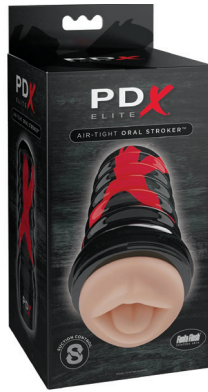

VIEWTUBE™ PRO
RD545

VIEWTUBE™ 2
RD544

VIEWTUBE™
RD542

VIEWTUBE™ 12CT. DISPLAY
RD542-99

AIR-TIGHT PUSSY STROKER - BROWN
RD503-29

AIR-TIGHT STROKER - FROSTED
RD624-20

AIR-TIGHT PUSSY STROKER - LIGHT
RD503

AIR-TIGHT ORAL STROKER - LIGHT
RD504

AIR-TIGHT ANAL STROKER - LIGHT
RD505

FAP-O-MATIC PRO
RD547-20

FUCK-O-MATIC - LIGHT
RD540

FUCK-O-MATIC 2 - BROWN
RD543-29

MOTO-MILKER
RD546

PD
ELITE 

ViewTube™
SEE-THRU STROKER

TIME TO GO **VIRAL** WITH OUR NEW
VIEWTUBE SEE-THRU STROKERS!