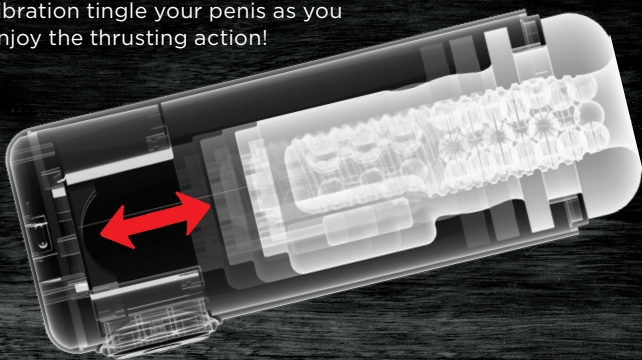

MOTO-MILKER

SKU	RD546
UPC	603912774603

Product Specs
Total Length: 9.75 in. (24.8 cm)
Total Width: 3.5 in. (8.9 cm)
Penetrable Depth: 5 in. (12.7 cm)
Penetrable Diameter: 2.25 in. (5.7 cm)
IP Rating: IPX4
Materials: ABS Plastic & TPE
Weight: 10.3 lbs. (4.7 kg.)

Charging Specs
Charge Time: 120 Minutes
Run Time: 50 Minutes
Charger Type: USB C

Master Case Specs
Case Ct: 6
Width: 13 in. (33 cm)
Height: 12.6 in. (32 cm)
Length: 8.9 in. (22.5 cm)
Weight: 14.3 lbs (6.5 kg)
Package Specs
Width: 4 in. (10.2 cm)
Height: 11.75 in. (29.8 cm)
Depth: 4 in. (10.2 cm)
Weight: 2.0 lbs (0.92 kg)