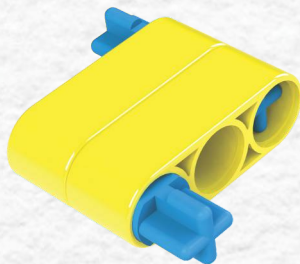

How to Dismantle

- Narrow edge to remove connectors
- Fit the tool into narrow side of connector collar

- Broad edge to split two pieces

Model - 1

Step - 1

P3 4 pcs.

P5 4 pcs.

CT2 8 pcs.

CT3 4 pcs.

Ensure it looks like this from the side

Step - 2

CT2 4 pcs.

P11 2 pcs.

TW1 4 pcs.

SH100 2 pcs.

Step - 3

Mudguard Left 1 pc.

Mudguard Right 1 pc.

Wheels 4 pcs.

Ensure Mudguard left is correctly fit on the left side and vice versa.

Model - 2

Step - 1

P3 2 pcs.

P5 4 pcs.

CT2 10 pcs.

Step - 2

CT3 2 pcs.

P3 2 pcs.

Step - 3

P11 2 pcs.

SH100 2 pcs.

CT2 2 pcs.