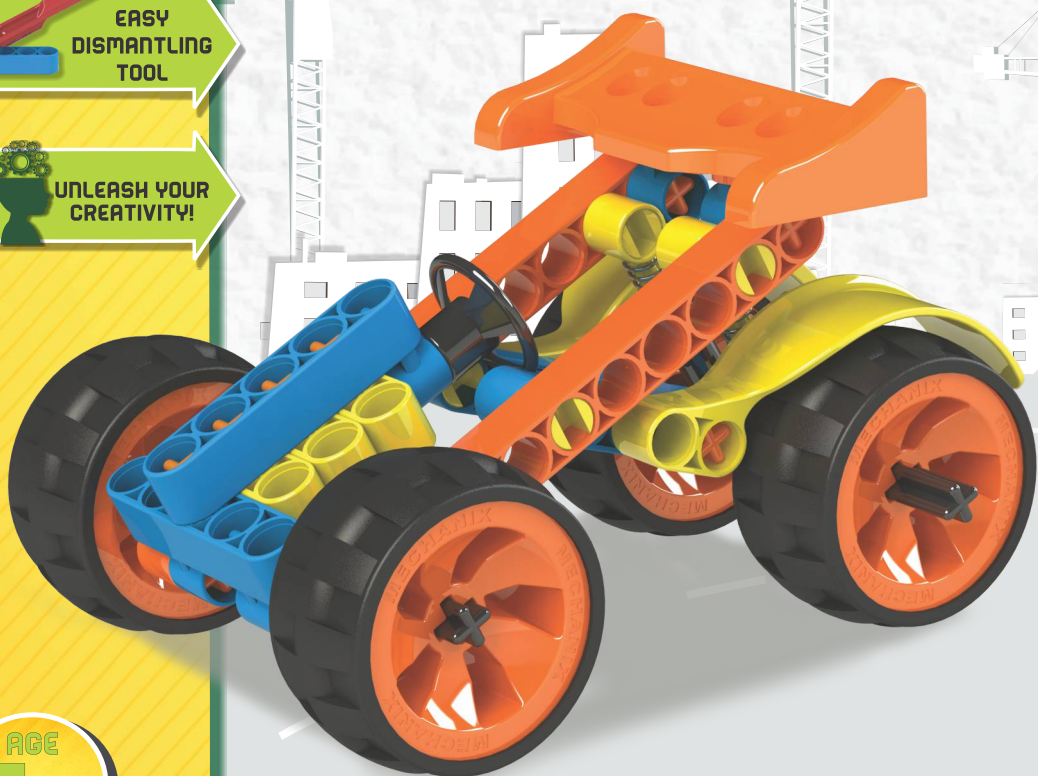

ZEPHYR

More Than Just Play

Blix

CARS-2

SUSPENSION
SYSTEM

QUICK
CONSTRUCTION

EASY
DISMANTLING
TOOL

UNLEASH YOUR
CREATIVITY!

AGE

5-12

PIECES

76

MODELS

10

Do - it yourself manual

- 1 Read all instructions carefully before constructing.
- 2 Place all the pieces used in a step on the side before starting.

How to Construct

I - CL2 - Use this Connector to loosely connect 2 pieces.

III - CT2 - Use this Connector to attach 2 pieces.

II - CT3 - Use this Connector to attach 3 pieces.

During assembly ensure position of collar is same as in the image in manual.

How to Dismantle

- Narrow edge to remove connectors
- Fit the tool into narrow side of connector collar

- Broad edge to split two pieces

Model - 1

Step - 1

P3 4 pcs.

P5 4 pcs.

CT2 8 pcs.