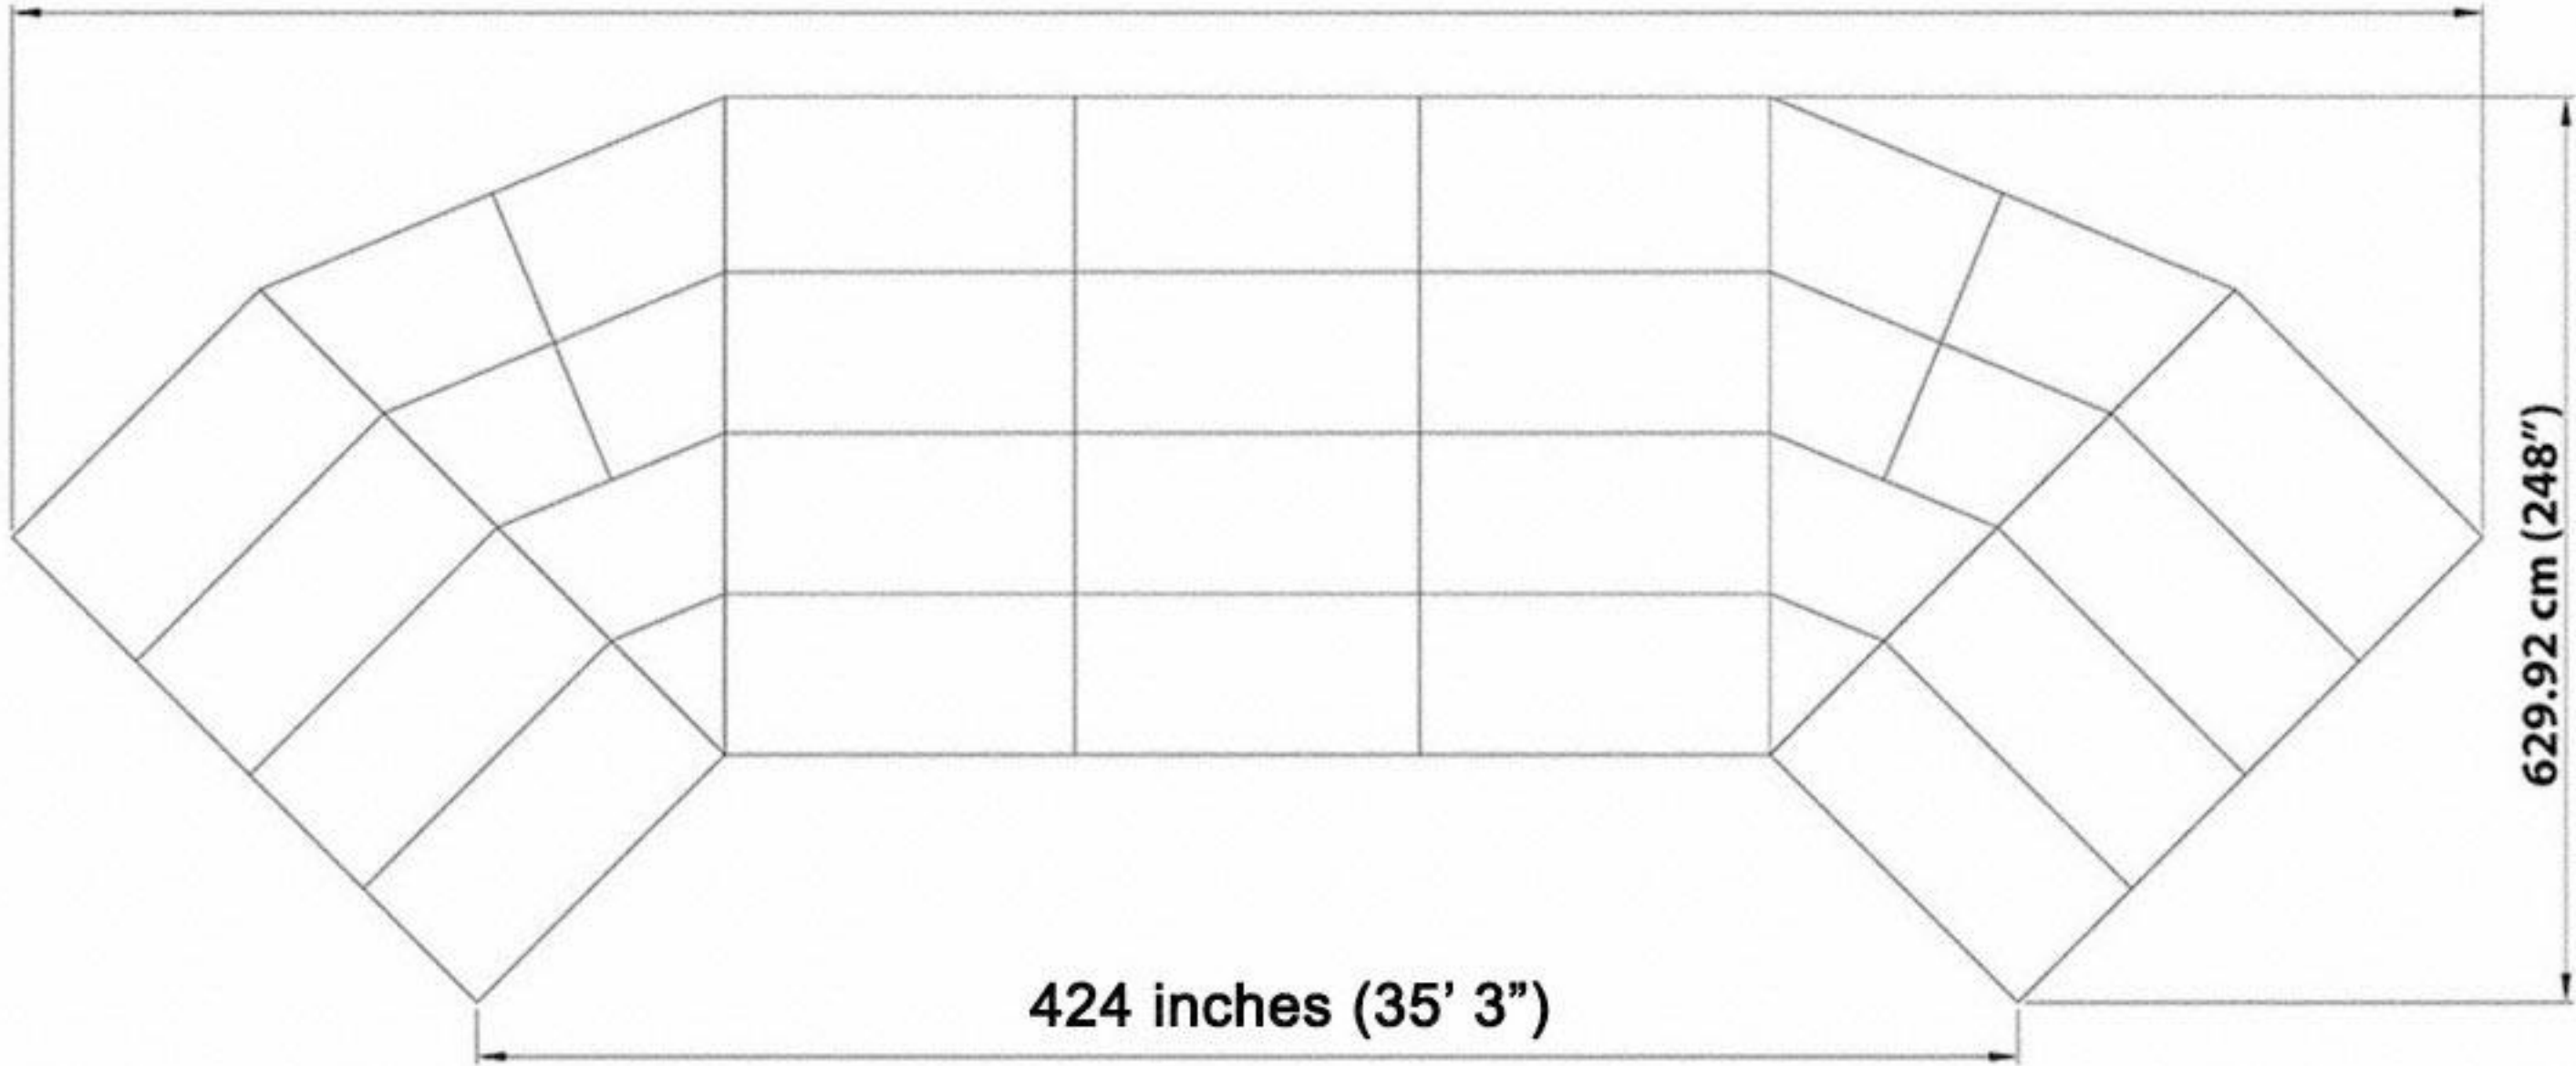

679 inches (56' 6")

424 inches (35' 3")

629.92 cm (248")

## 4 Tier Seated Riser Package