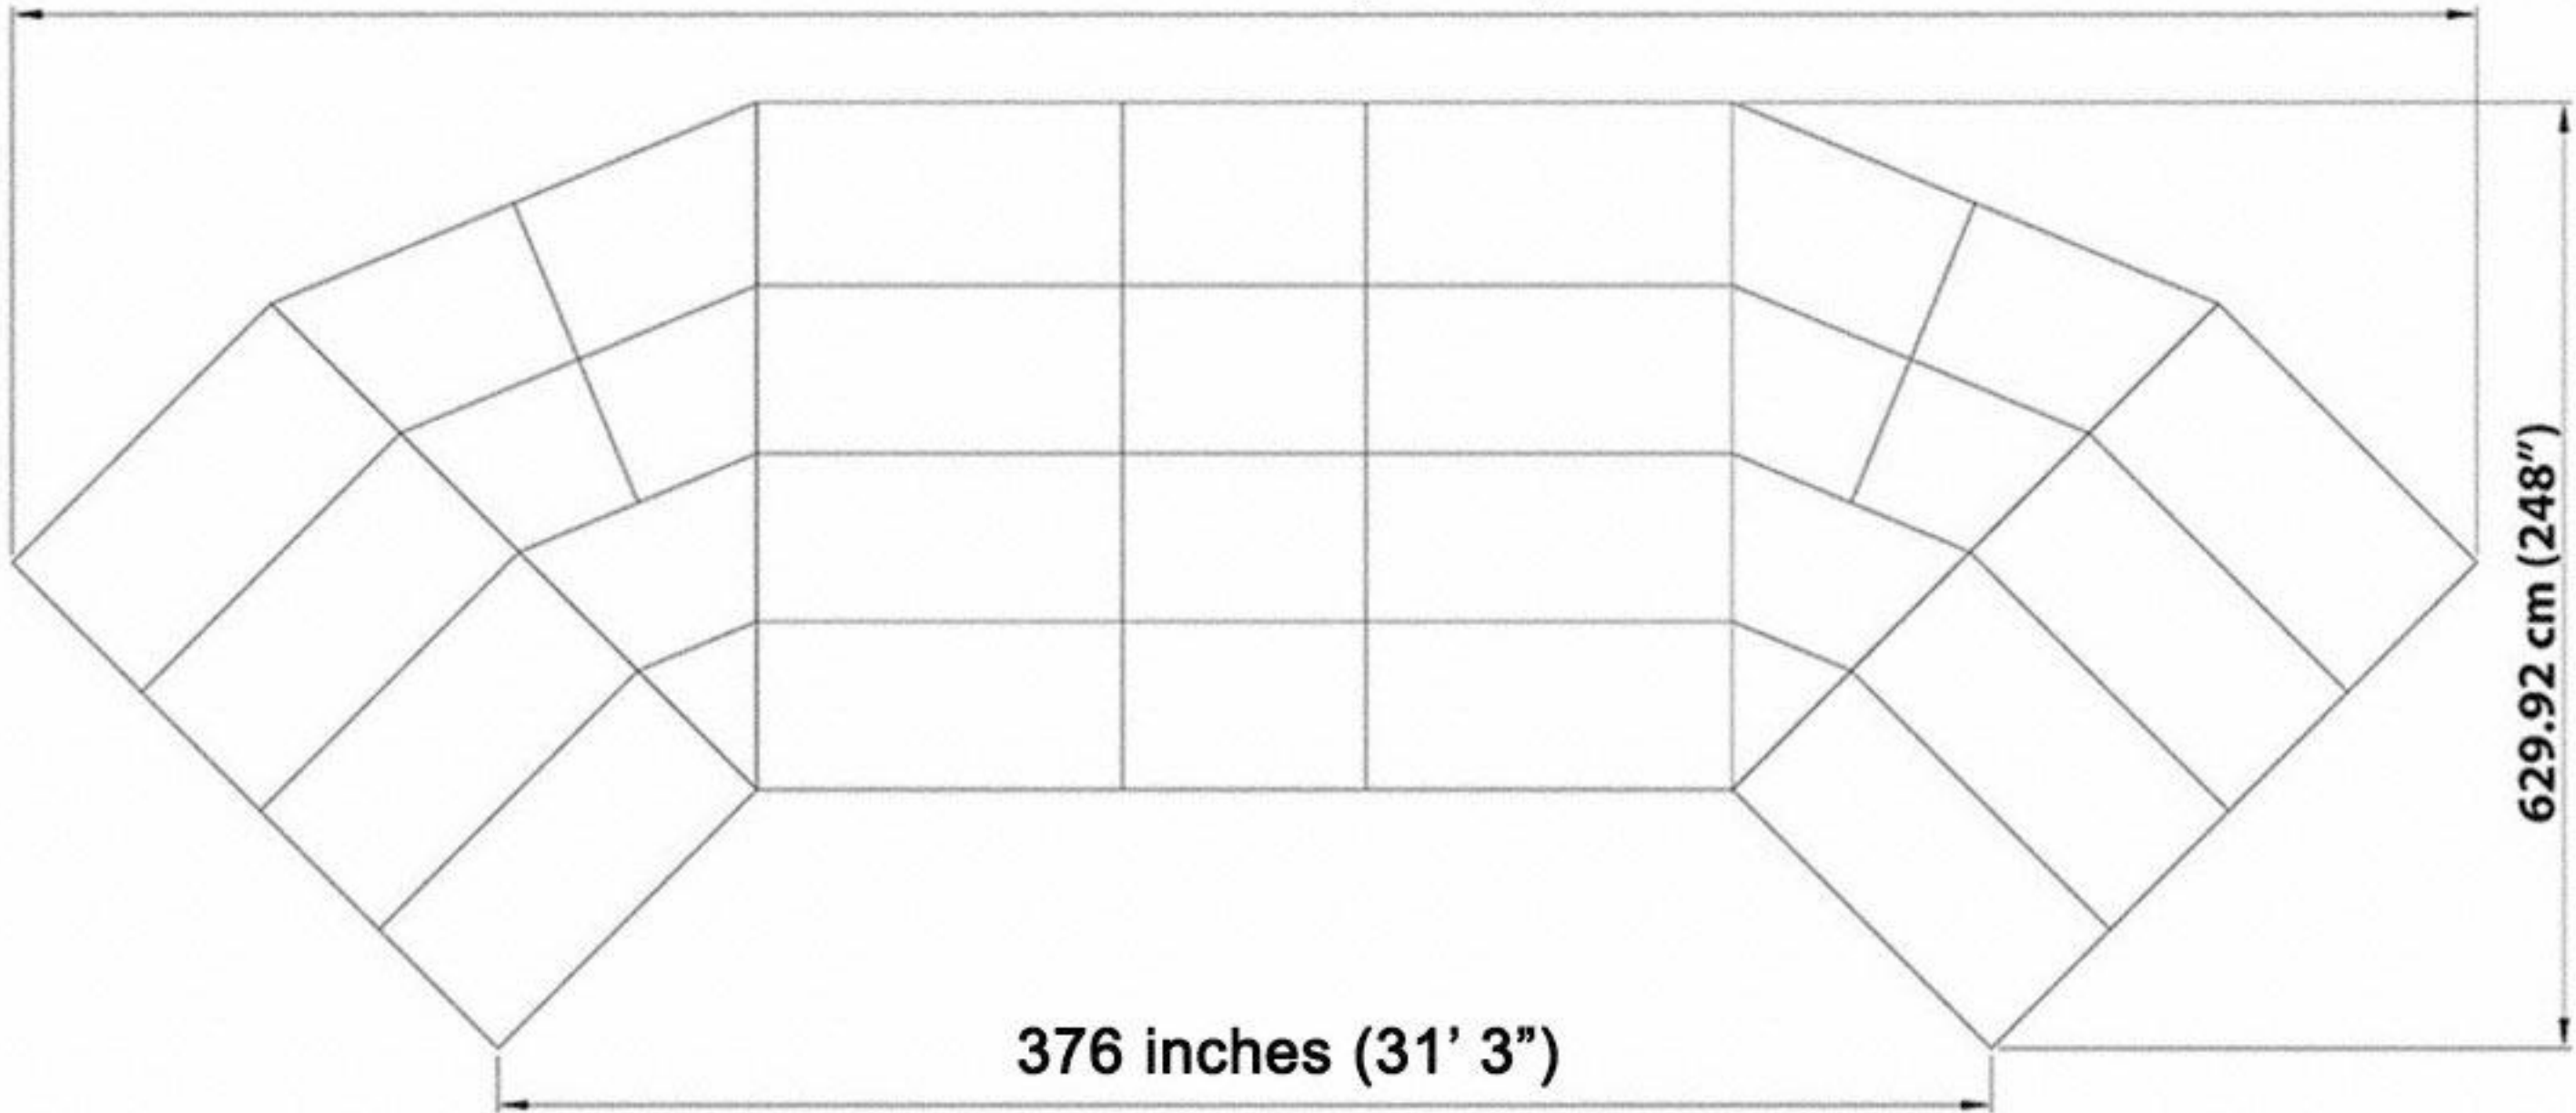

631 inches (52' 6")

376 inches (31' 3")

629.92 cm (248")

4 Tier Seated Riser Package