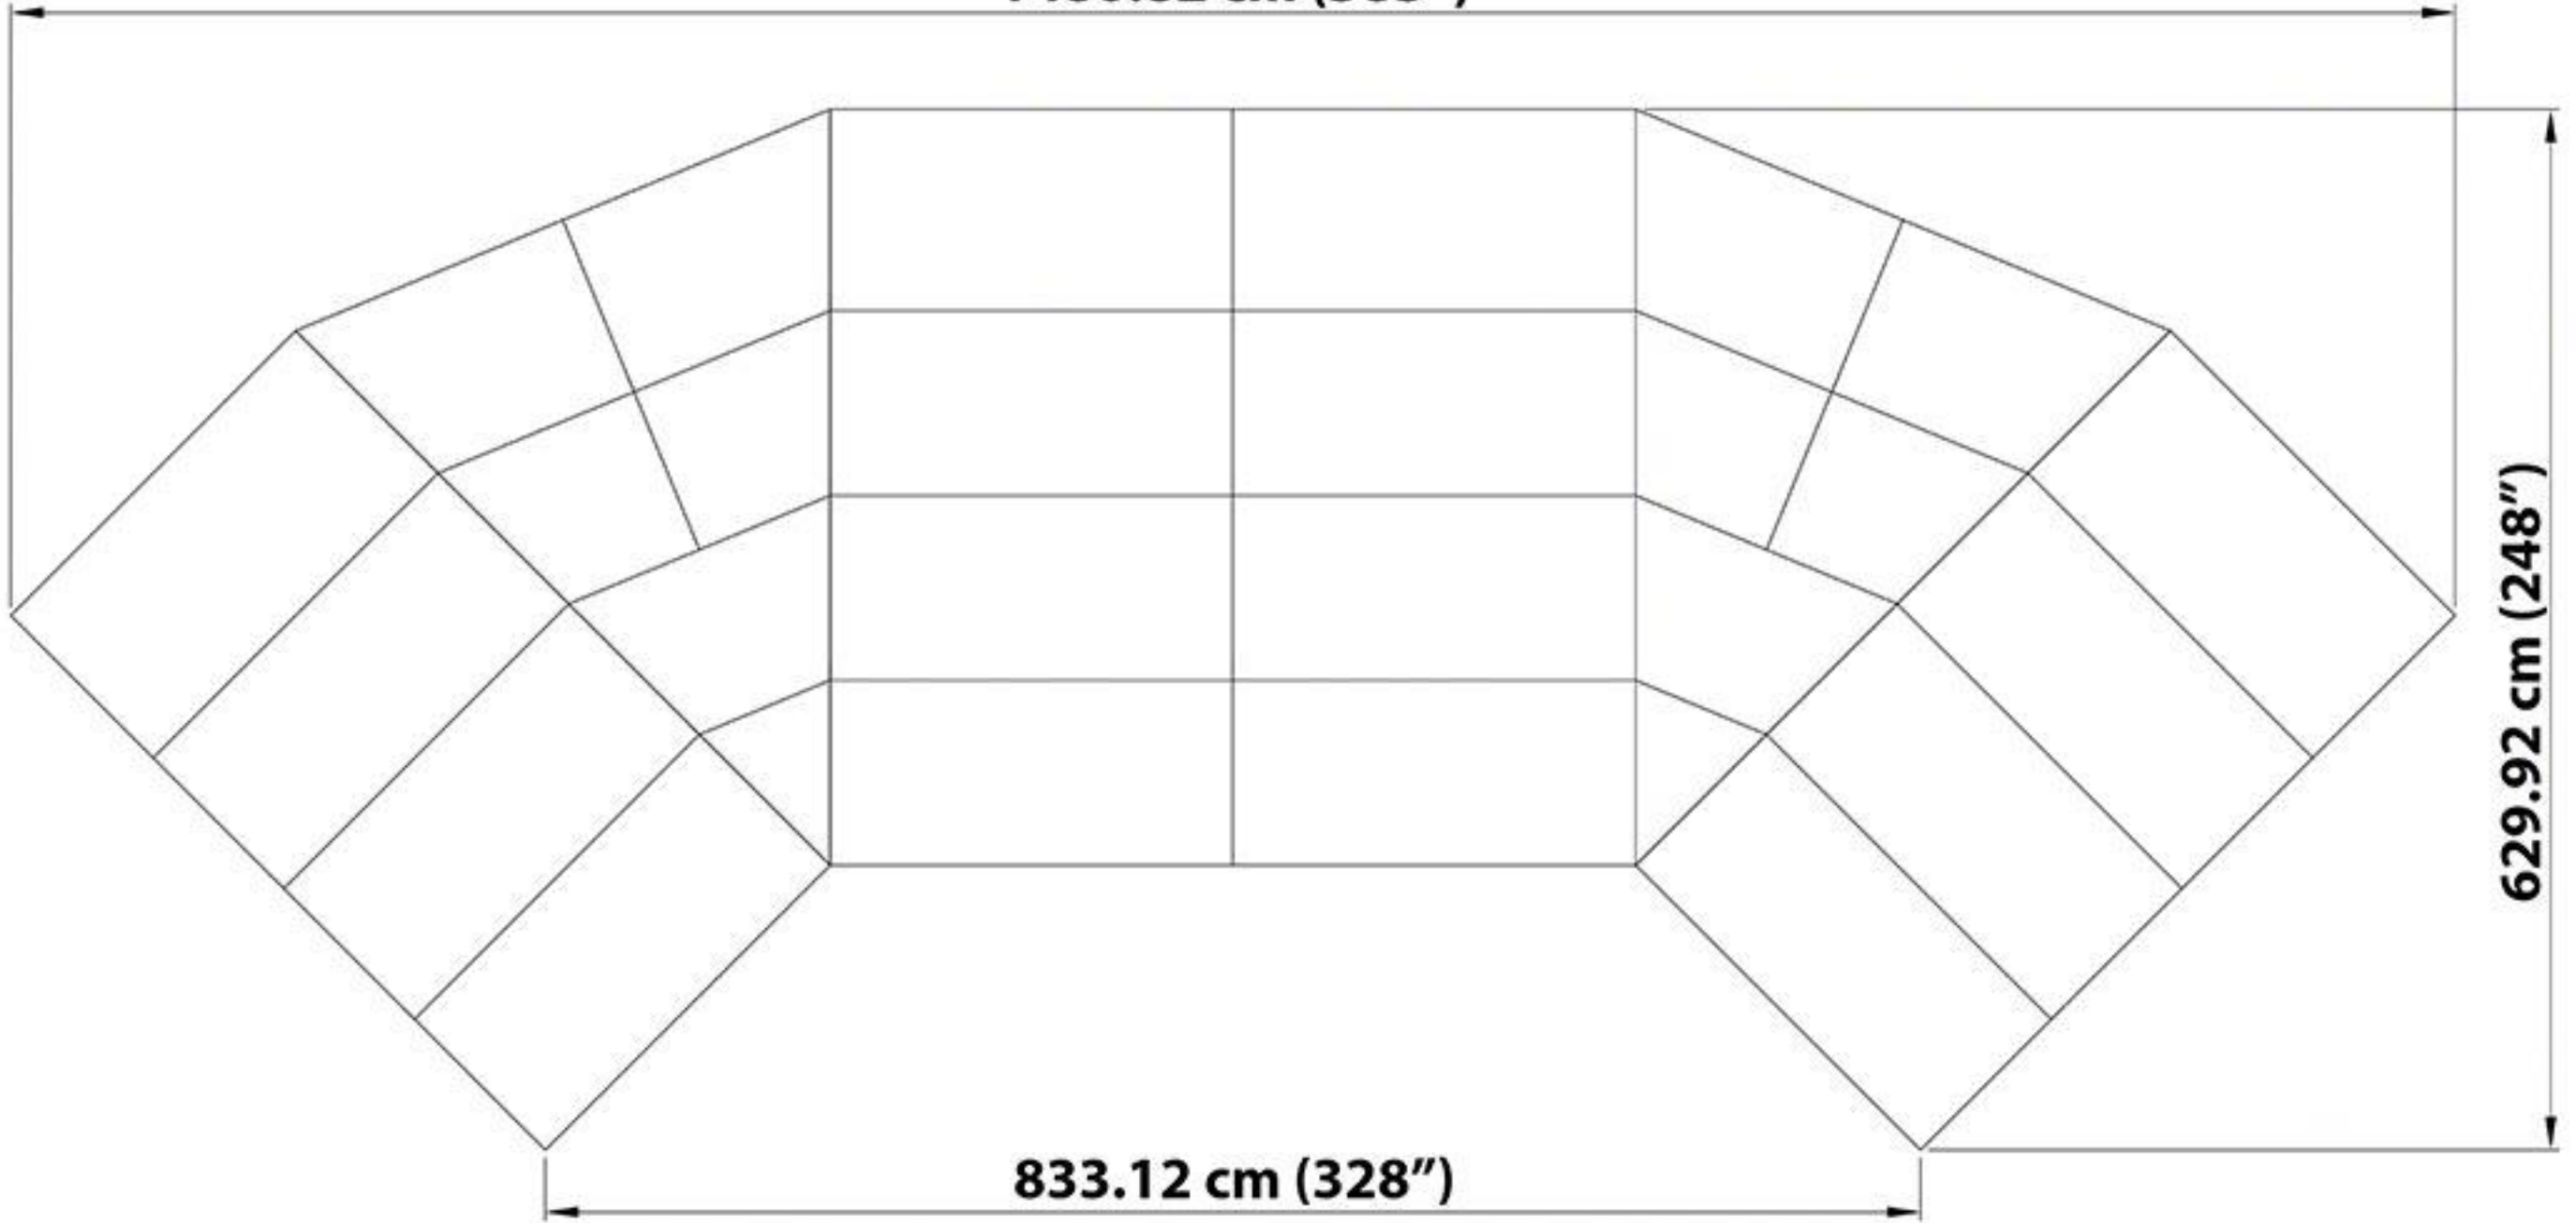

1480.82 cm (583")

629.92 cm (248")

833.12 cm (328")

4 Tier Seated Riser Package