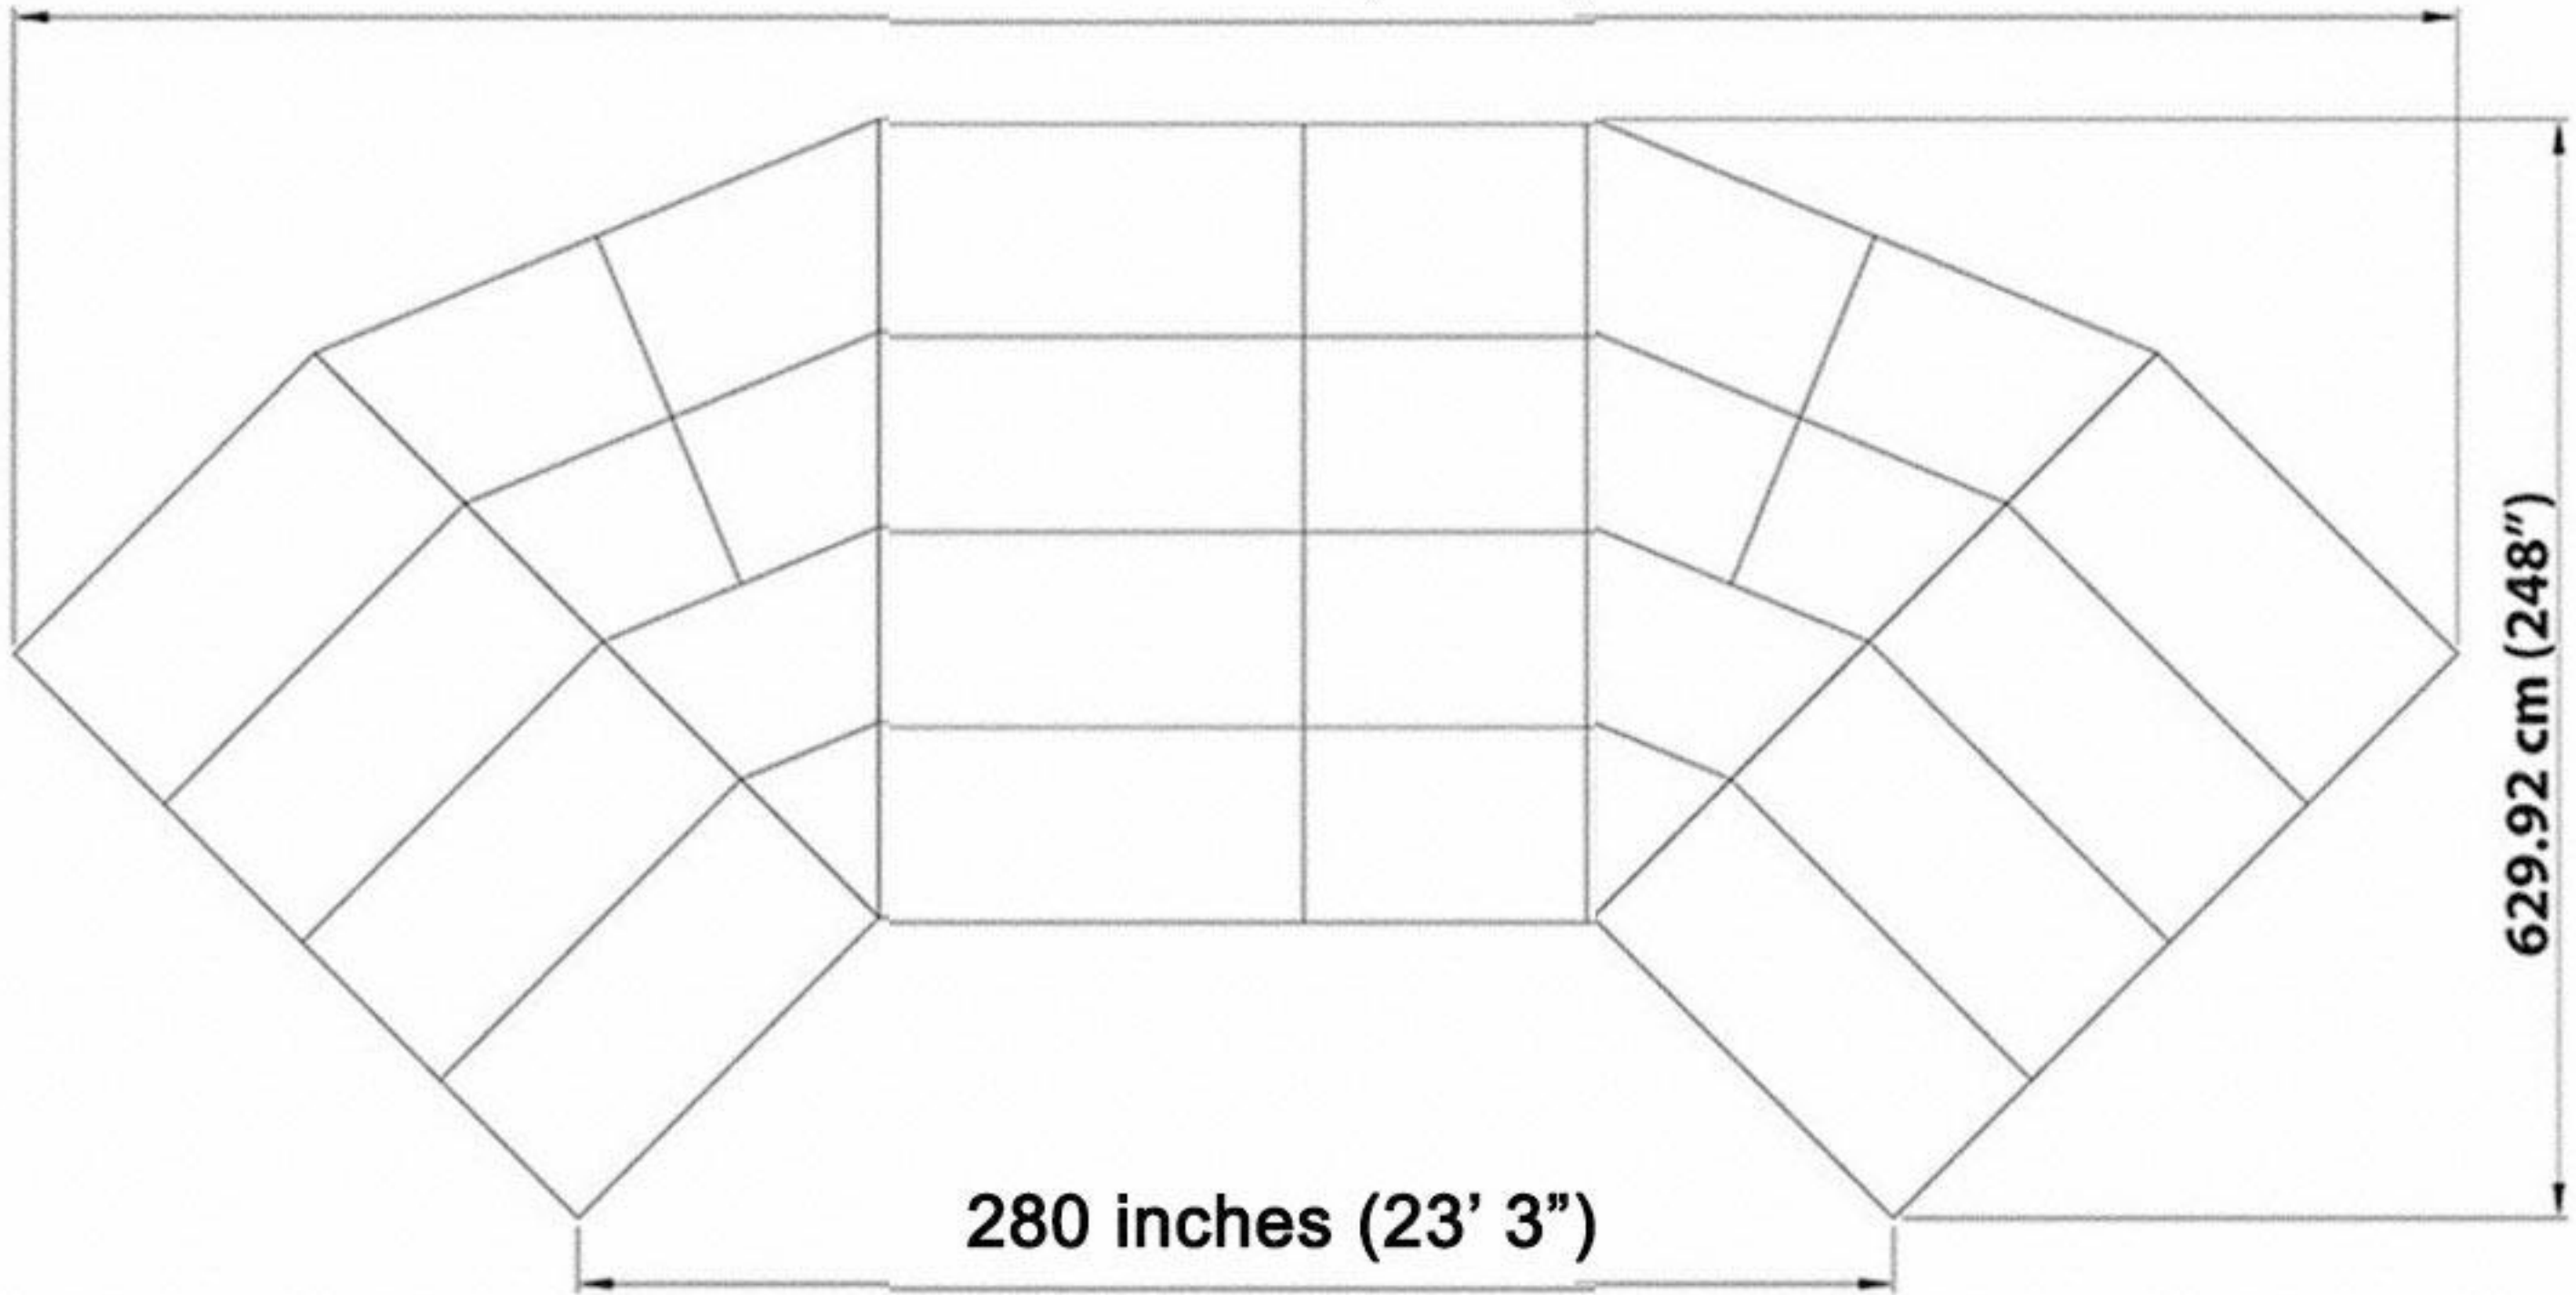

535 inches (44' 6")

280 inches (23' 3")

629.92 cm (248")

## 4 Tier Seated Riser Package