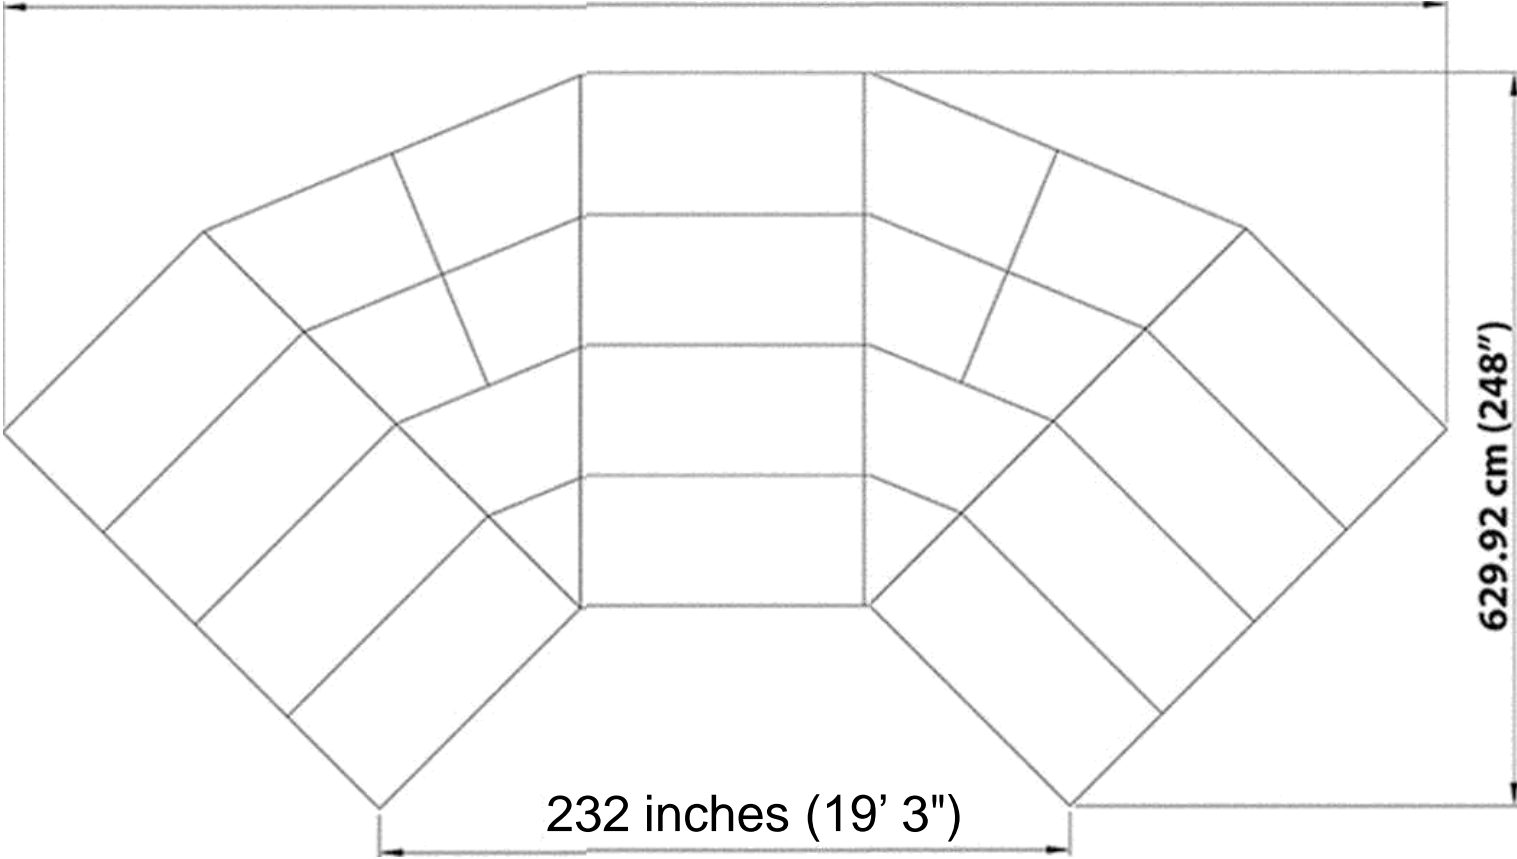

487 inches (40' 6")

4 Tier Seated Riser Package