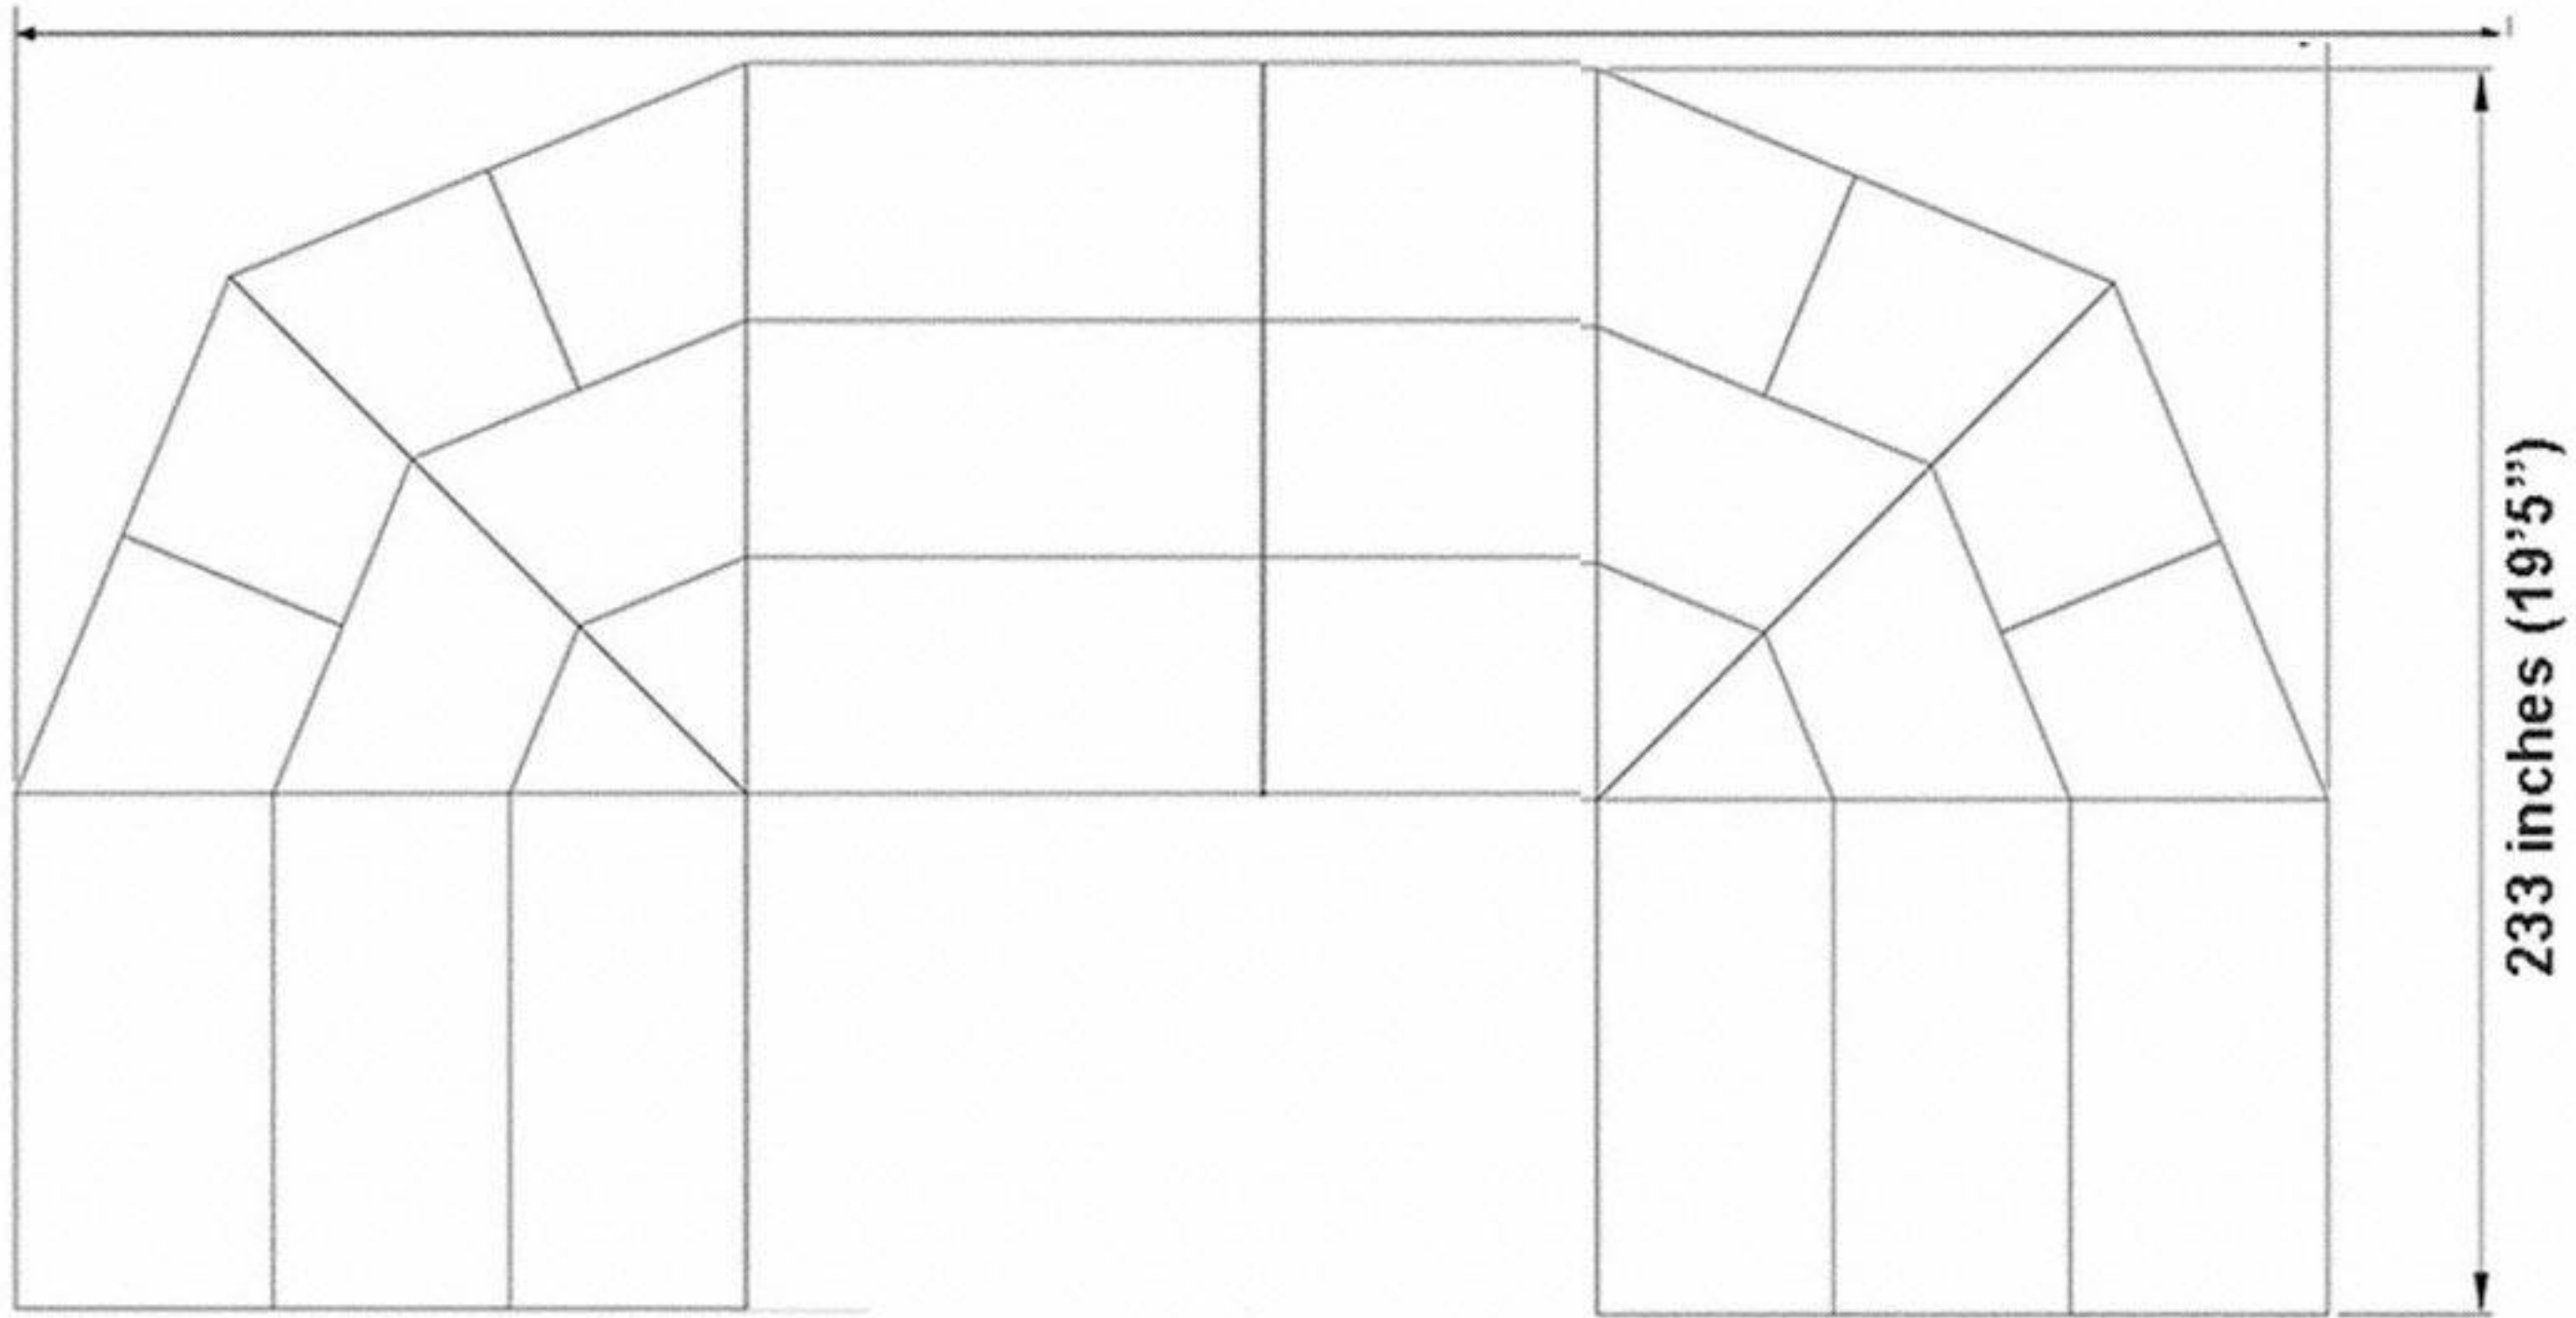

417 inches (34' 8")

3 Tier Seated Riser Package