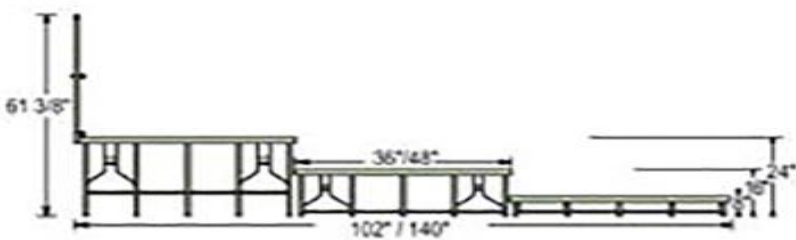

The NPS 3-Tier Seated Riser Stage System with Hardboard surface can be set up in to three different shapes with the same material and accessories :

- Ring Shape
- Oval Shape
- Bow Shape

**RING**

**BOW**

**3-Tier Seated Riser Stage Pie**

**OVAL**

**3-Tier Seated Riser Stage Section**