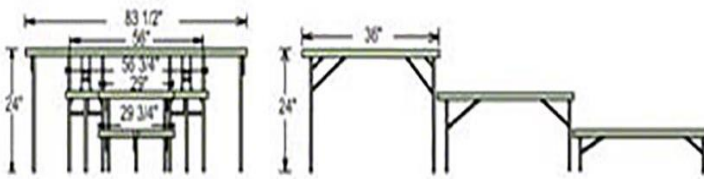

The NPS 3-Tier Seated Riser Stage System with Hardboard surface can be set up in to three different shapes with the same material and accessories :

- Ring Shape
- Oval Shape
- Bow Shape

**RING**

**BOW**

**3-Tier Seated Riser Stage Pie**

**OVAL**

**3-Tier Seated Riser Stage Section**