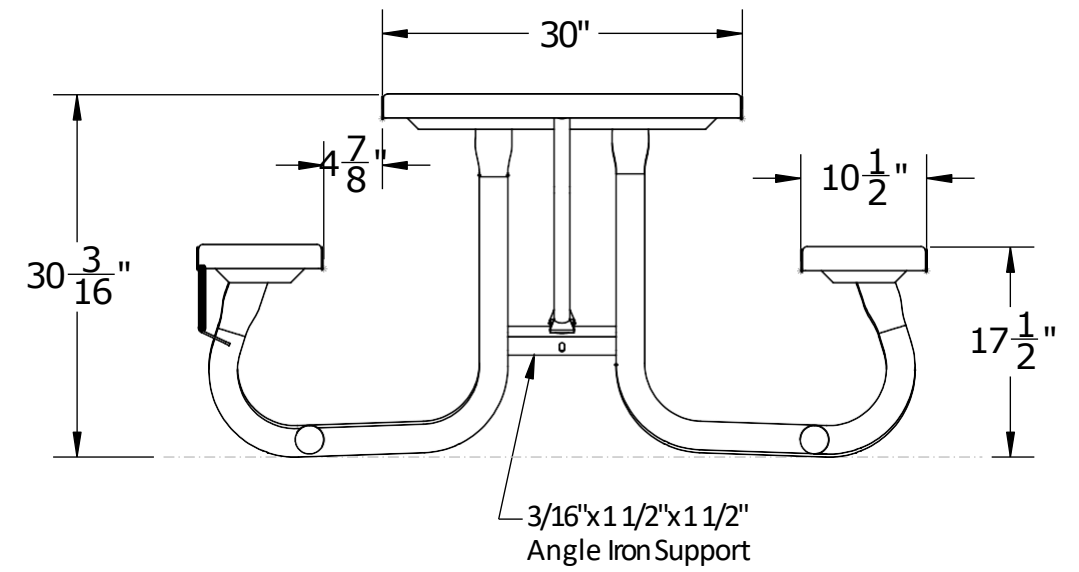

16" Wheel Chair Companion Seats

**GENERAL NOTES**

All Dimensions are inches  
 Drawings are the same for all other top options

Weight 228 to 244 Lb. Refer to top material

Top Options: Wood, Fiberglass, Recycled Plastic, Aluminum, Vinyl Plastisol  
 Base : Galvanized Steel