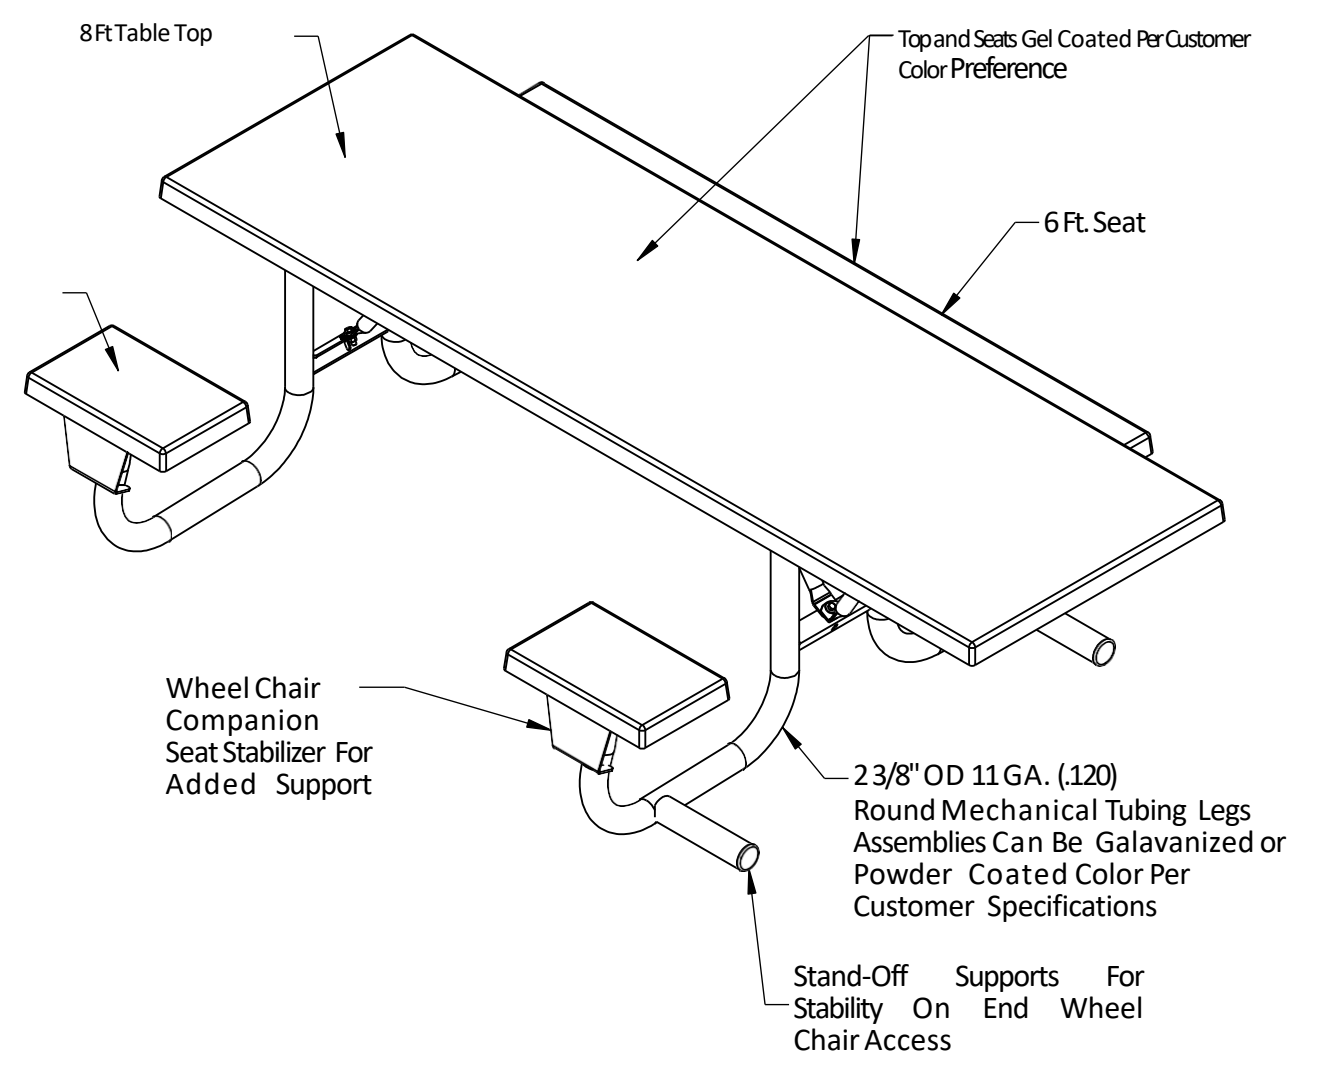

16" Wheel Chair Companion Seats

**GENERAL NOTES**

All Dimensions are inches  
 Drawings are the same for all other top options

Weight 228 to 244 Lb. Refer to top material

Top Options: Wood, Fiberglass, Recycled Plastic, Aluminum, Vinyl Plastisol  
 Base : Galvanized Steel