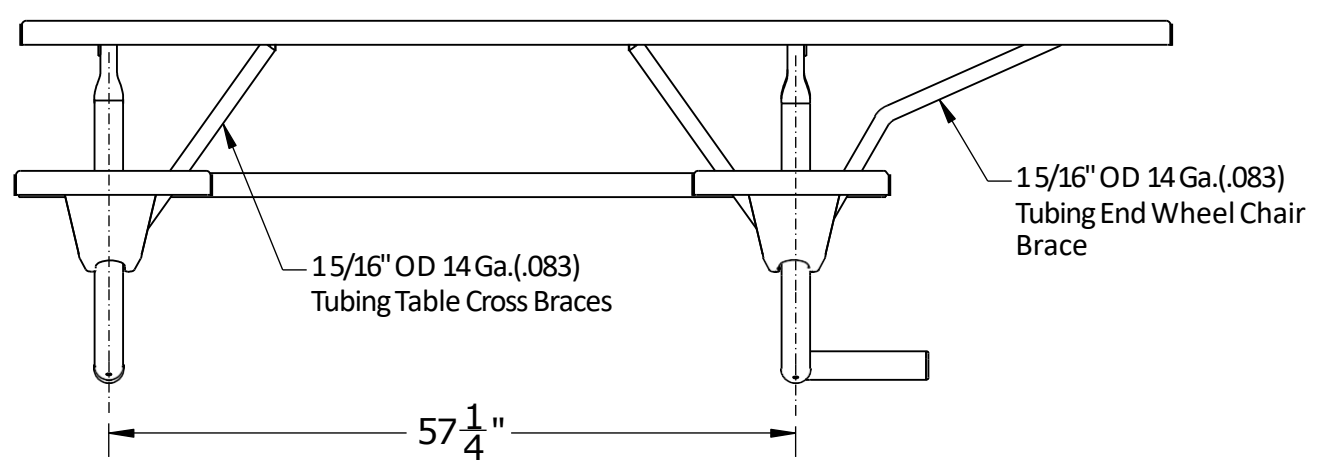

16" Wheel Chair Companion Seats

**GENERAL NOTES**

All Dimensions are inches  
 Drawings are the same for all other top options

Weight 228 to 244 Lb. Refer to top material

Top Options: Wood, Fiberglass, Recycled Plastic, Aluminum, Vinyl Plastisol  
 Base : Galvanized Steel