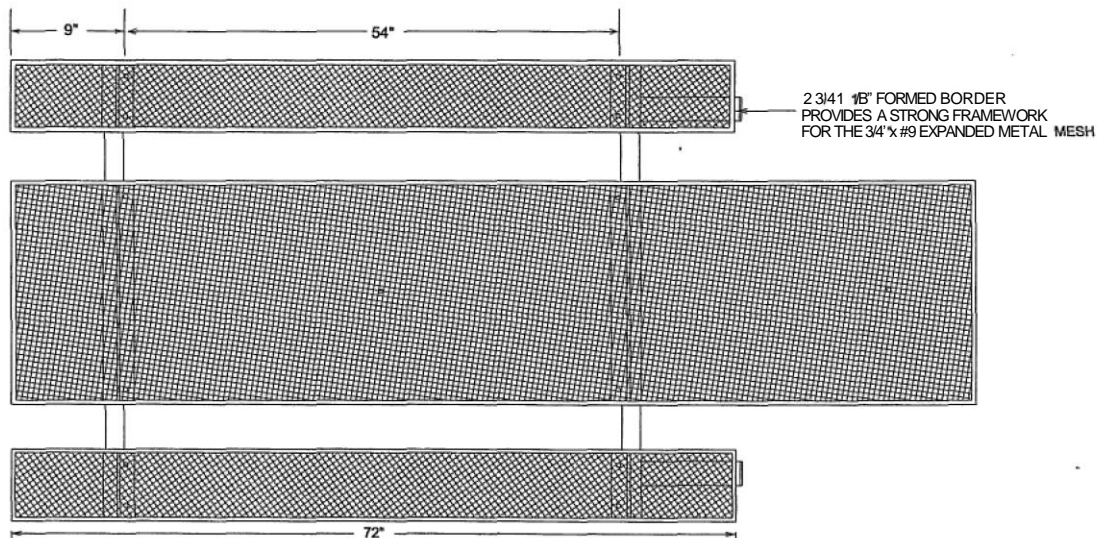

THE TABLE REST ON THE OUTSIDE 4 CORNERS TO THAT IT WILL NOT ROCK ON UNEVEN GROUND.

MEETS ADA REQUIRMENTS FOR END WHEELCHAIR ACCESS

TRIMCO <small>Manufacturing Since 1962</small>	
MODEL ADAPT232	WT. 325 lbs
DRAWN BY	DATE