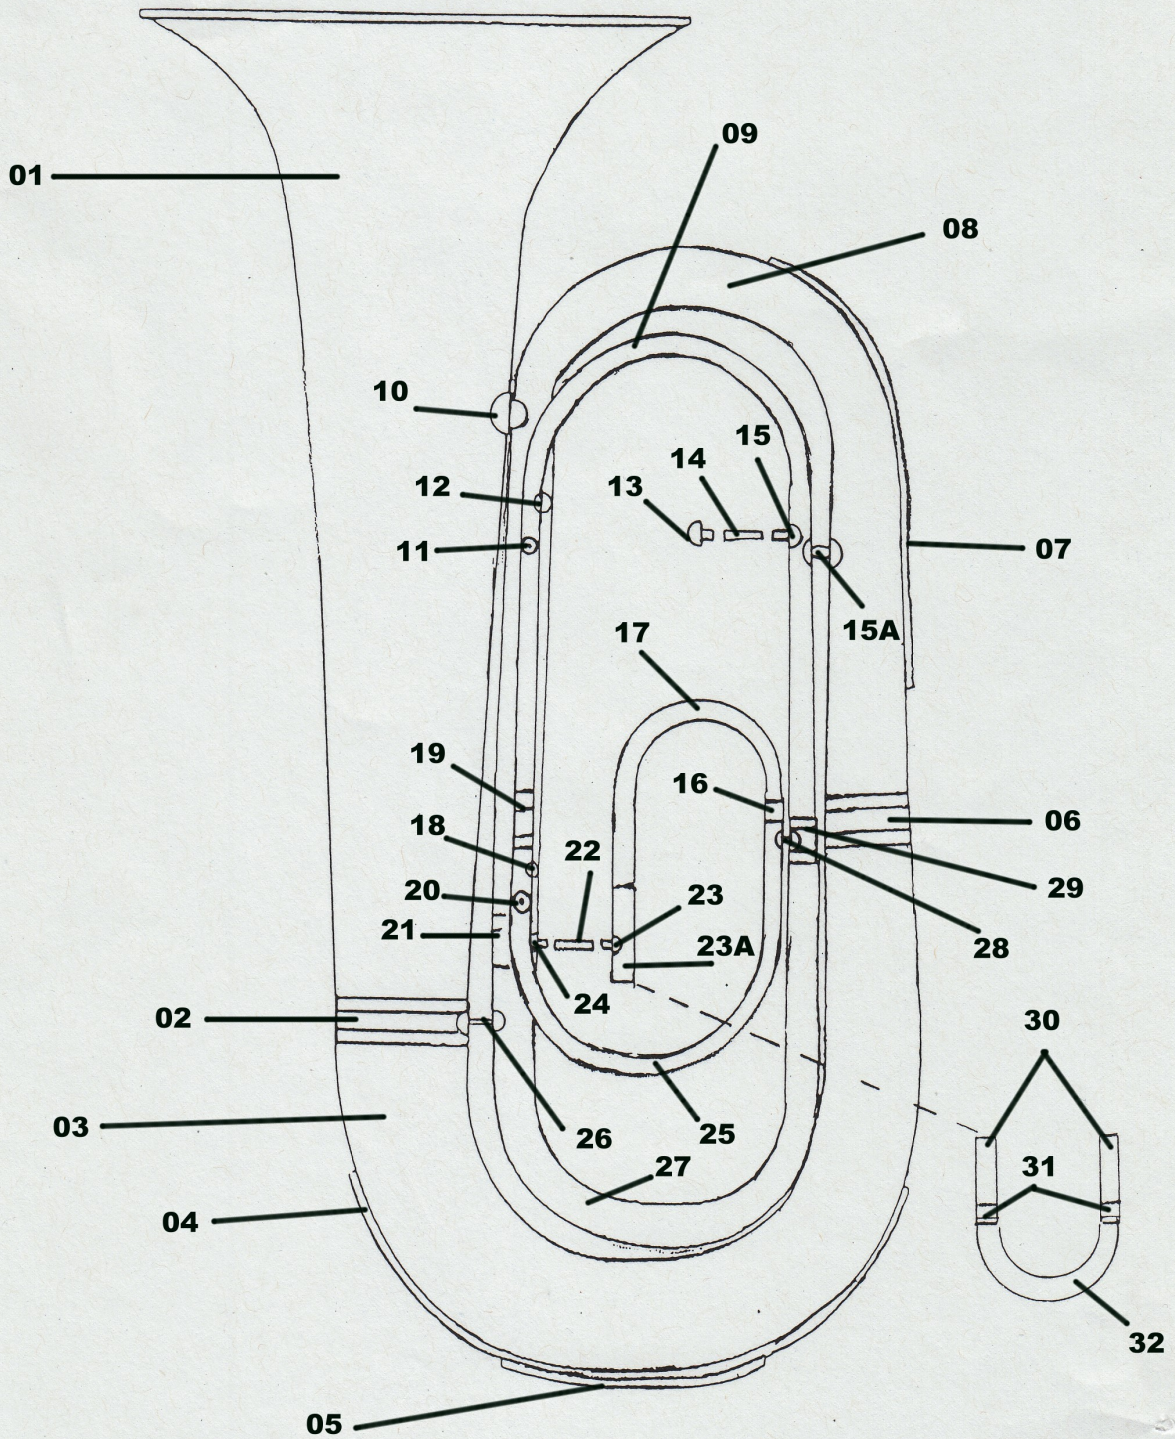

TE-8231
Diagram 1