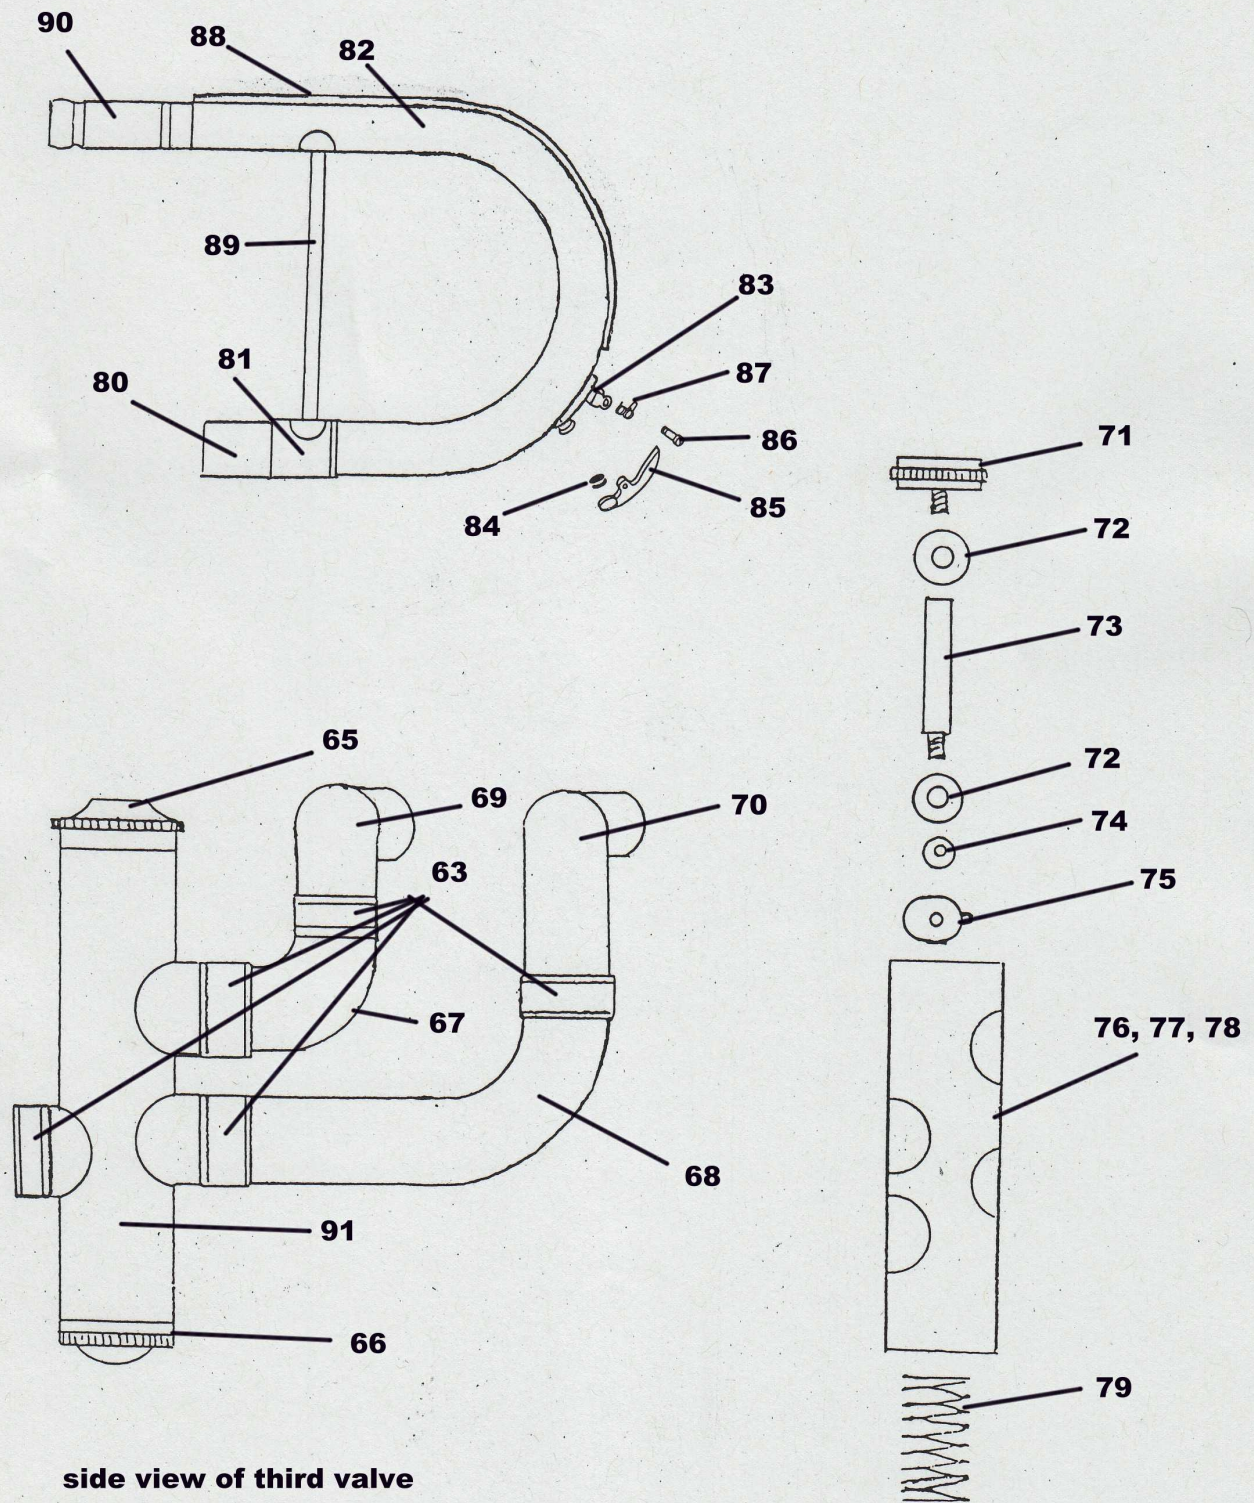

TE-8231 Diagram 3

side view of third valve casing, from bell end

TE-8231 Tuba Parts

Dia.	Part #	Description		
1	8231-01	Bell		
1	8231-02	Ferrule, Bell to Bottom Bow		
1	8231-03	Bottom Bow		
1	8231-04	Guard, Bottom Bow		
1	8231-05	Keel		
1	8231-06	Ferrule, Bottom Bow to First Branch		
1	8231-07	Guard, First Branch		
1	8231-08	First Branch		
1	8231-09	Third Branch		
1	8231-10	Brace, one piece, Bell to 1st Branch		
1	8231-11	Brace, one piece, 3rd Branch to 3rd Slide		
1	8231-12	Brace, one piece, 1st to 3rd Branch		
1	8231-13	Brace Socket, Mouthpipe T. Sl. To 3rd Branch		
1	8231-14	Brace Rod, T. Sl. To 3rd Branch		
1	8231-15	Brace Socket, Tuning Sl. To 3rd Branch		
1	8231-16	Ferrule, 4th to 5th Branch		
1	8231-17	Fifth Branch		
1	8231-18	Brace, one piece, 1st to 4th Branch		
1	8231-19	Ferrule, 3rd to 4th Branch		
1	8231-20	Brace, one piece, 4th Branch to 3rd Slide		
1	8231-21	Ferrule, 1st to 2nd Branch		
1	8231-22	Brace Rod, Main T. Sl to #21 Ferrule		
1	8231-23	Brace Socket, Main T. Sl.		
1	8231-23A	Outer Tube, Main T. Sl. To 5th Branch		
1	8231-24	Brace Socket, to #21 Ferrule		
1	8231-25	Fourth Branch		
1	8231-26	Brace, one piece, 2nd Branch to Bell Ferrule		
1	8231-27	Second Branch		
1	8231-28	Brace, one piece, 4th Branch to #29 Ferrule		
1	8231-29	Ferrule, 2nd Branch to 3rd Branch		
1	8231-30	*Inner Slide Tube, Main T. Sl.		
1	8231-31	*Ferrule, Main T. Sl.		
1	8231-32	Crook, Main T. SL.		
2	8231-33	Finger Ring		
2	8231-33A	Lyre Holder		
2	8231-33B	Lyre Holder Screw		
2	8231-34	*Outer Slide Tube, 2nd Slide		
2	8231-35	Brace, one piece, 2nd Slide		
2	8231-36	*Brace, one piece, 2nd tubes to 1st tubes		
2	8231-37	*Inner Slide Tube, 2nd Slide		
2	8231-38	*Ferrule, 2nd slide		
2	8231-39	*Brace, one piece, between 3rd slide tubes		
2	8231-40	*Outer Tube, 3rd slide		
2	8231-41	Outer Upper Tube, Mouthpipe T. Sl.		
2	8231-42	*Brace Socket, 3rd Slide to 1st Slide		
2	8231-43	Brace Rod, 3rd to 1st Slide		
2	8231-45	Brace, one piece, between 1st Slide Tubes		
2	8231-46	*Outer Slide Tube, 1st Slide