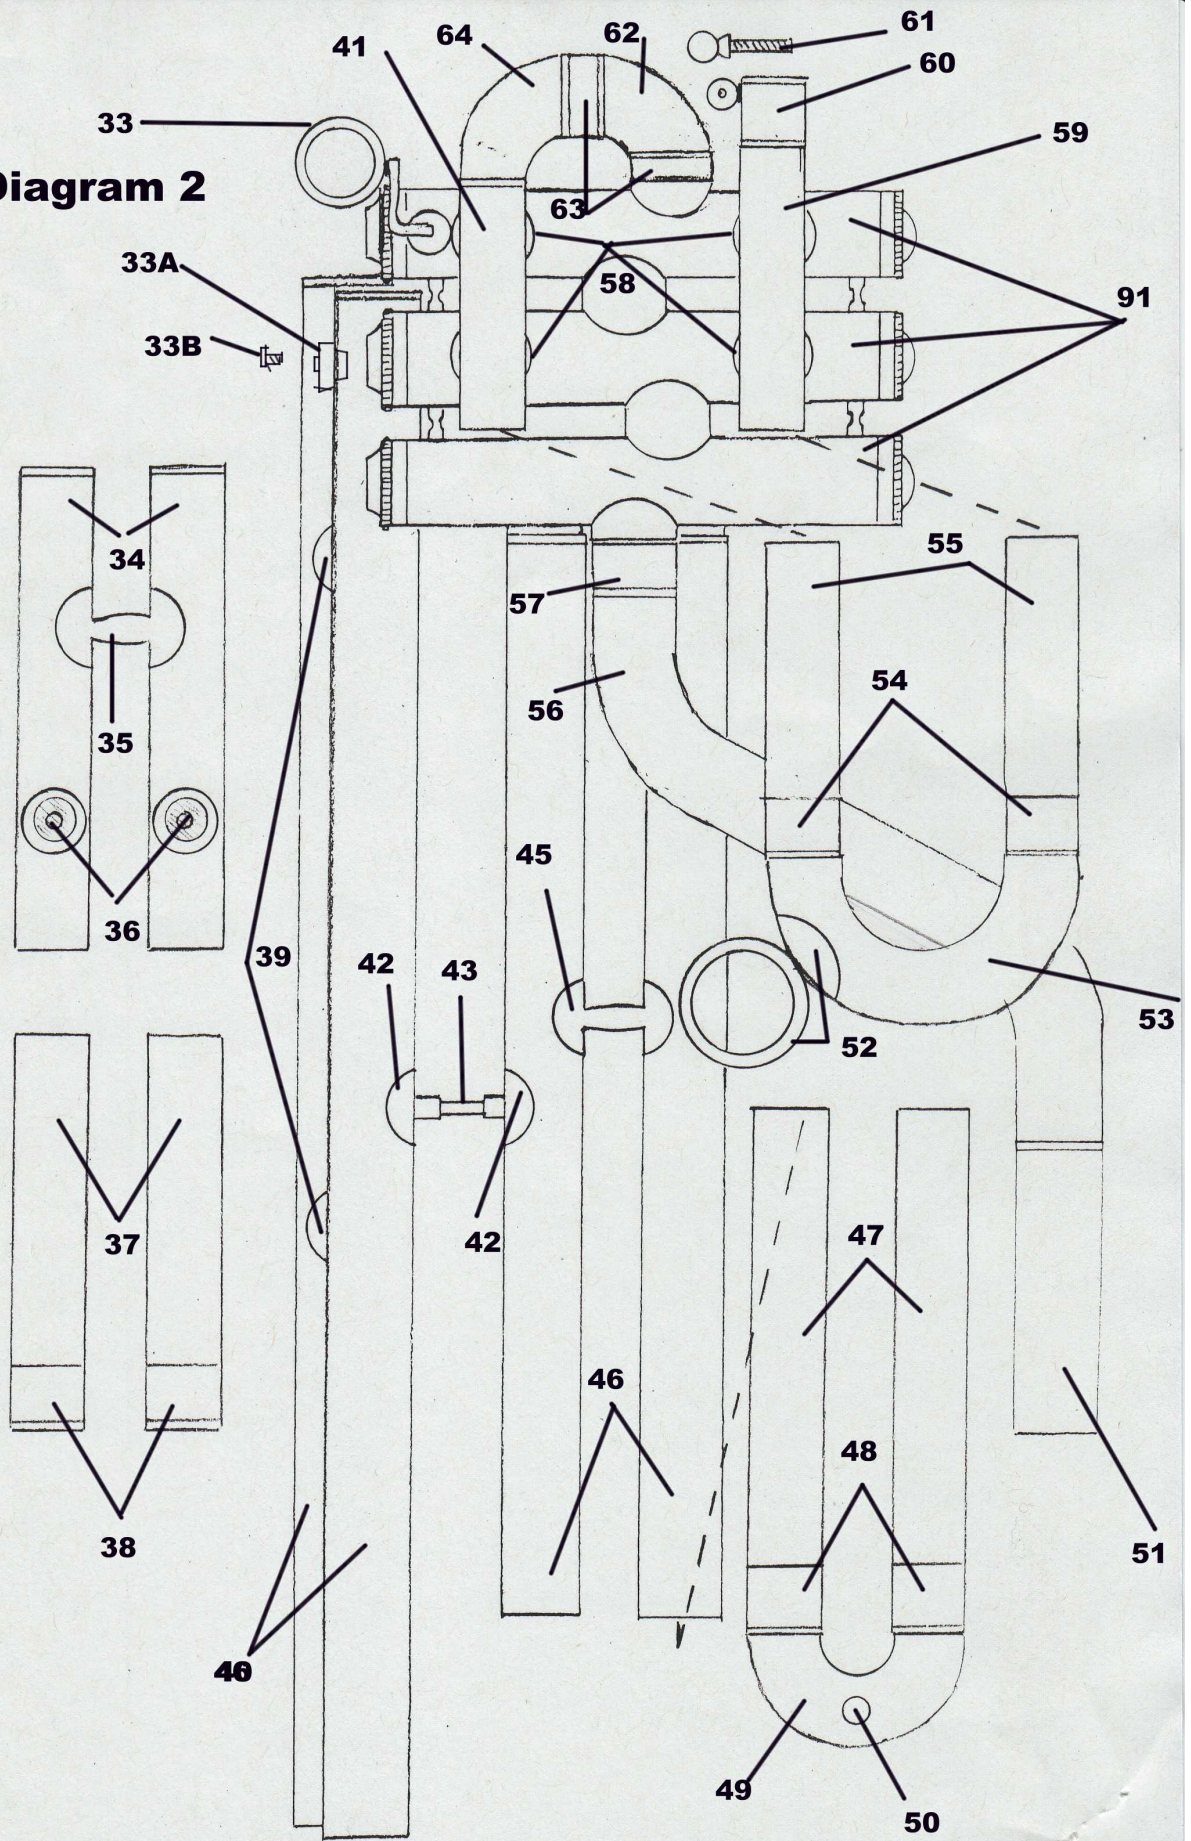

TE-8231 Diagram 2